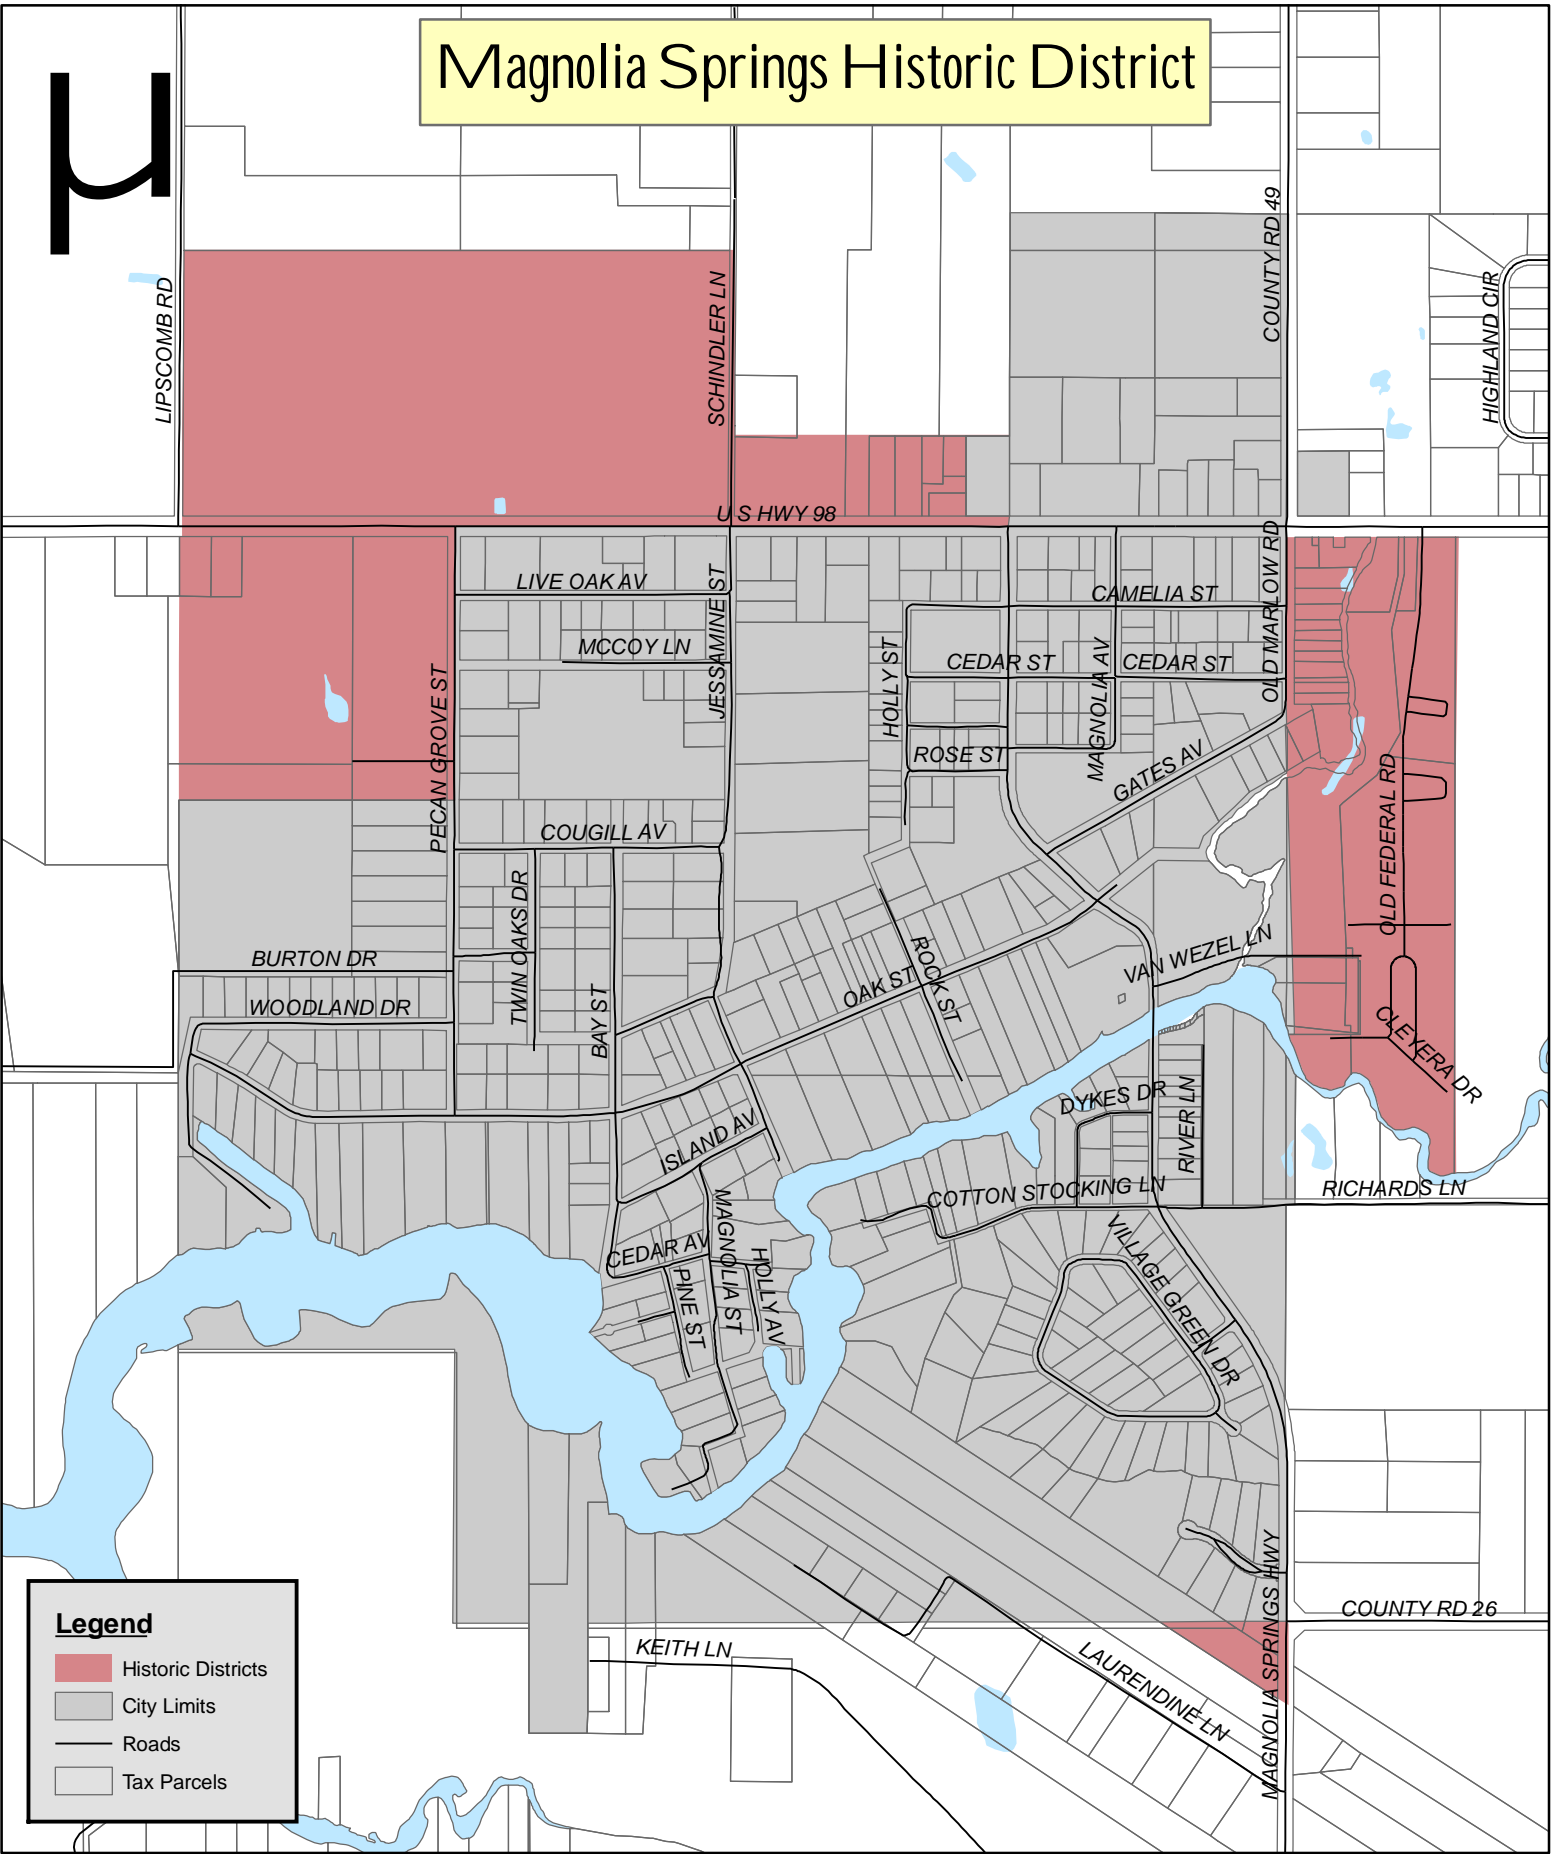

Magnolia Springs Historic District

Legend

- Historic Districts
- City Limits
- Roads
- Tax Parcels