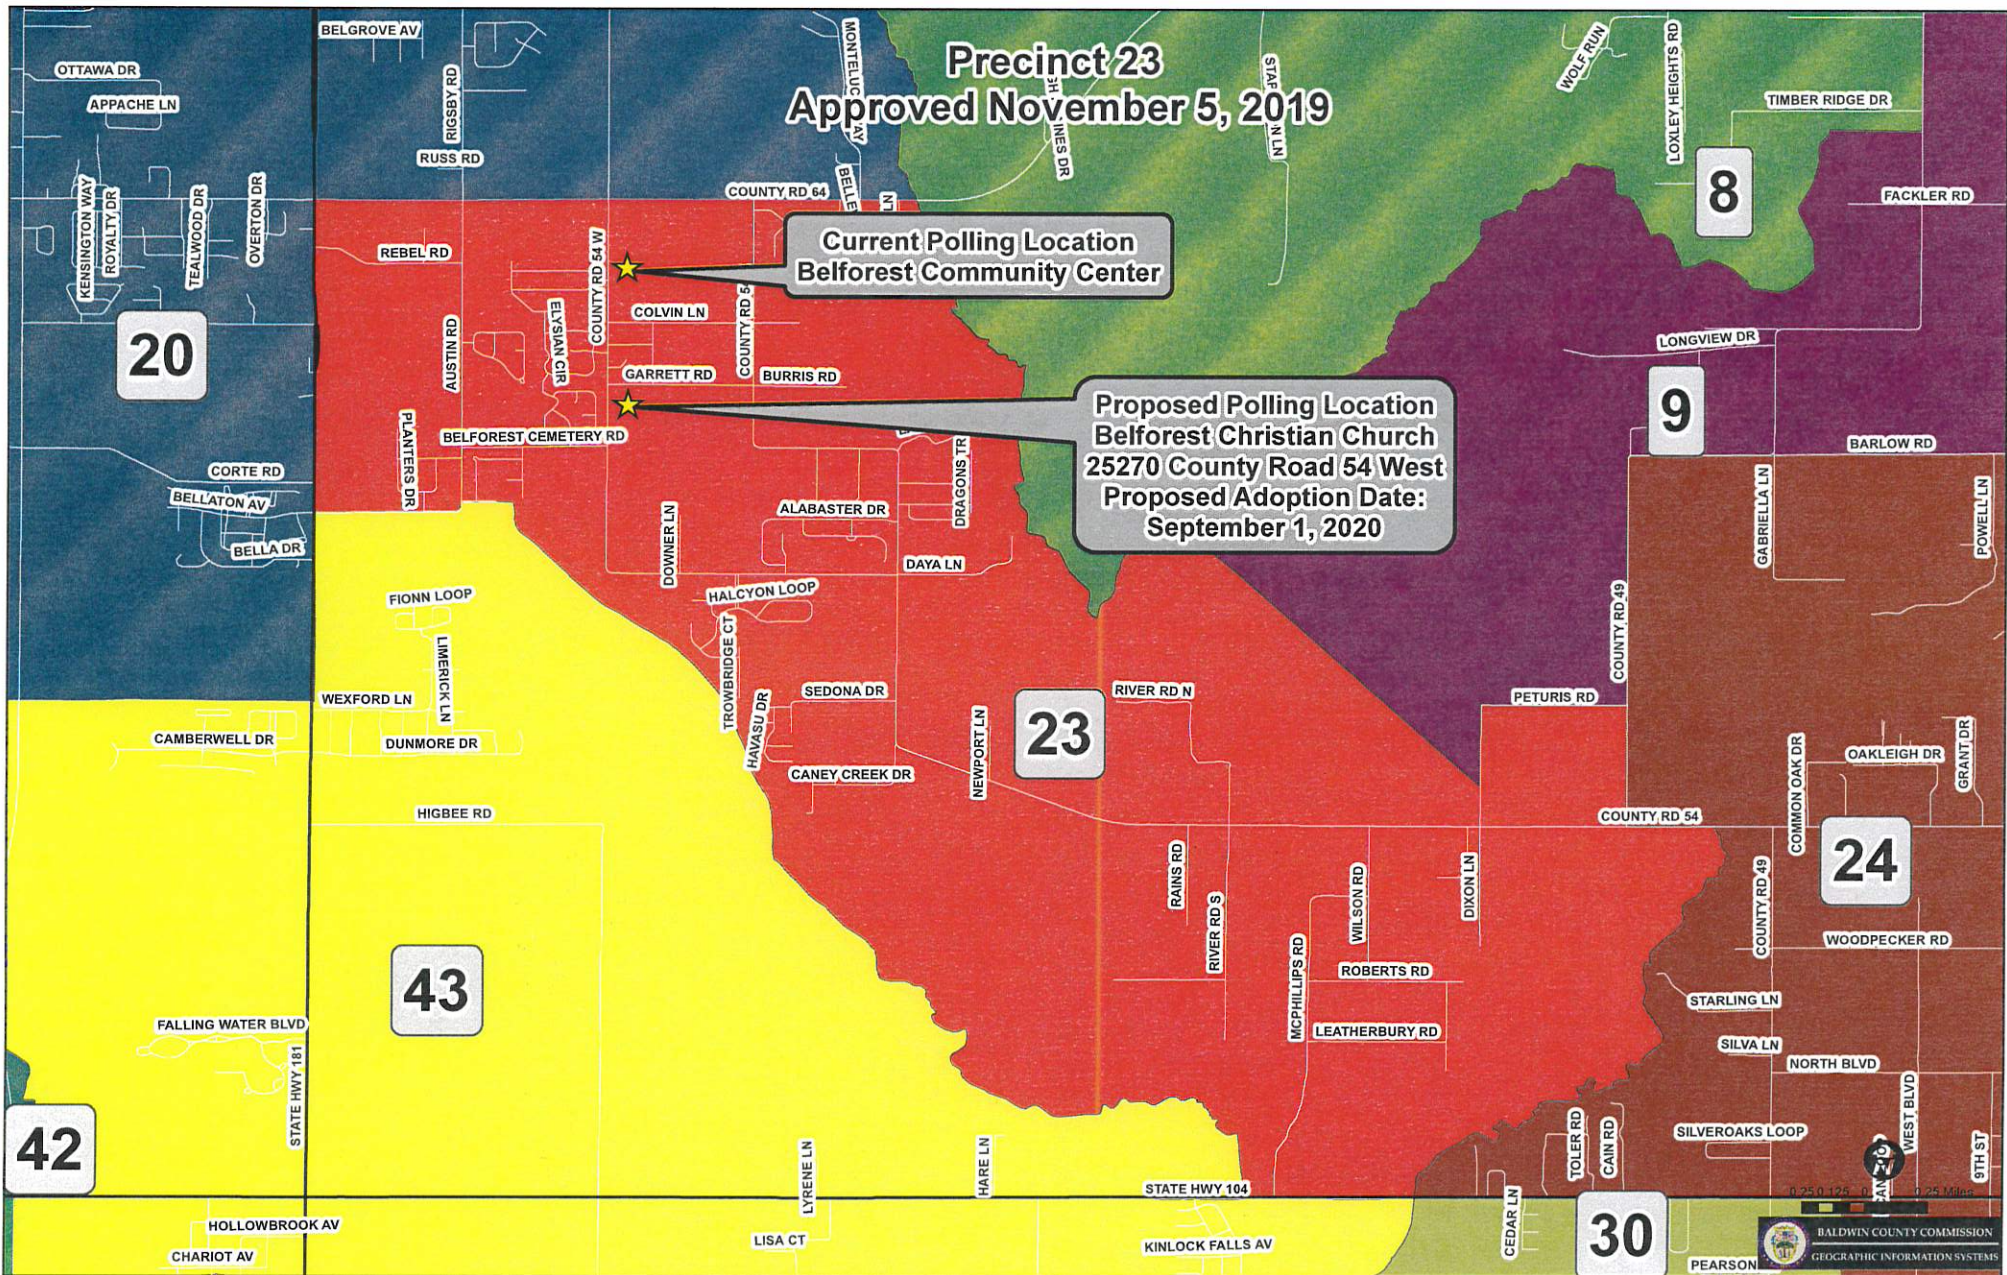

Precinct 23 Approved November 5, 2019

Current Polling Location
Belforest Community Center

Proposed Polling Location
Belforest Christian Church
25270 County Road 54 West
Proposed Adoption Date:
September 1, 2020