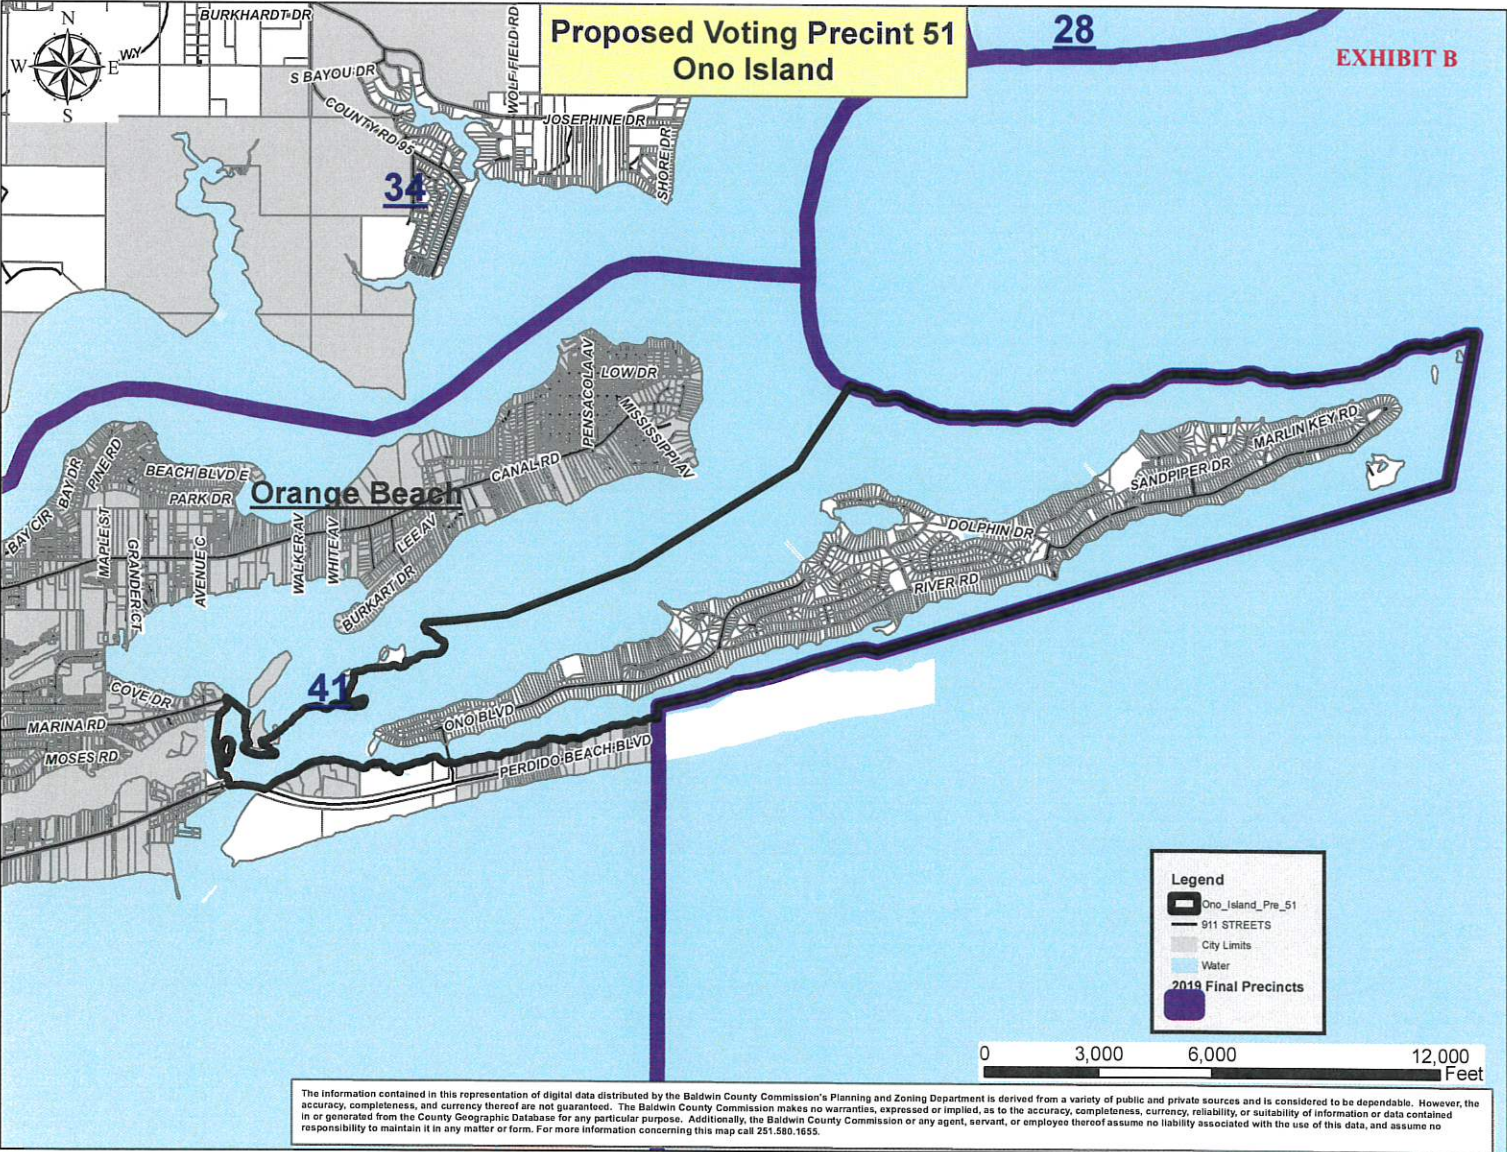

**Proposed Voting Precint 51
Ono Island**

28

EXHIBIT B

34

Orange Beach

41

Legend

- Ono_Island_Pre_51
- 911 STREETS
- City Limits
- Water
- 2019 Final Precincts