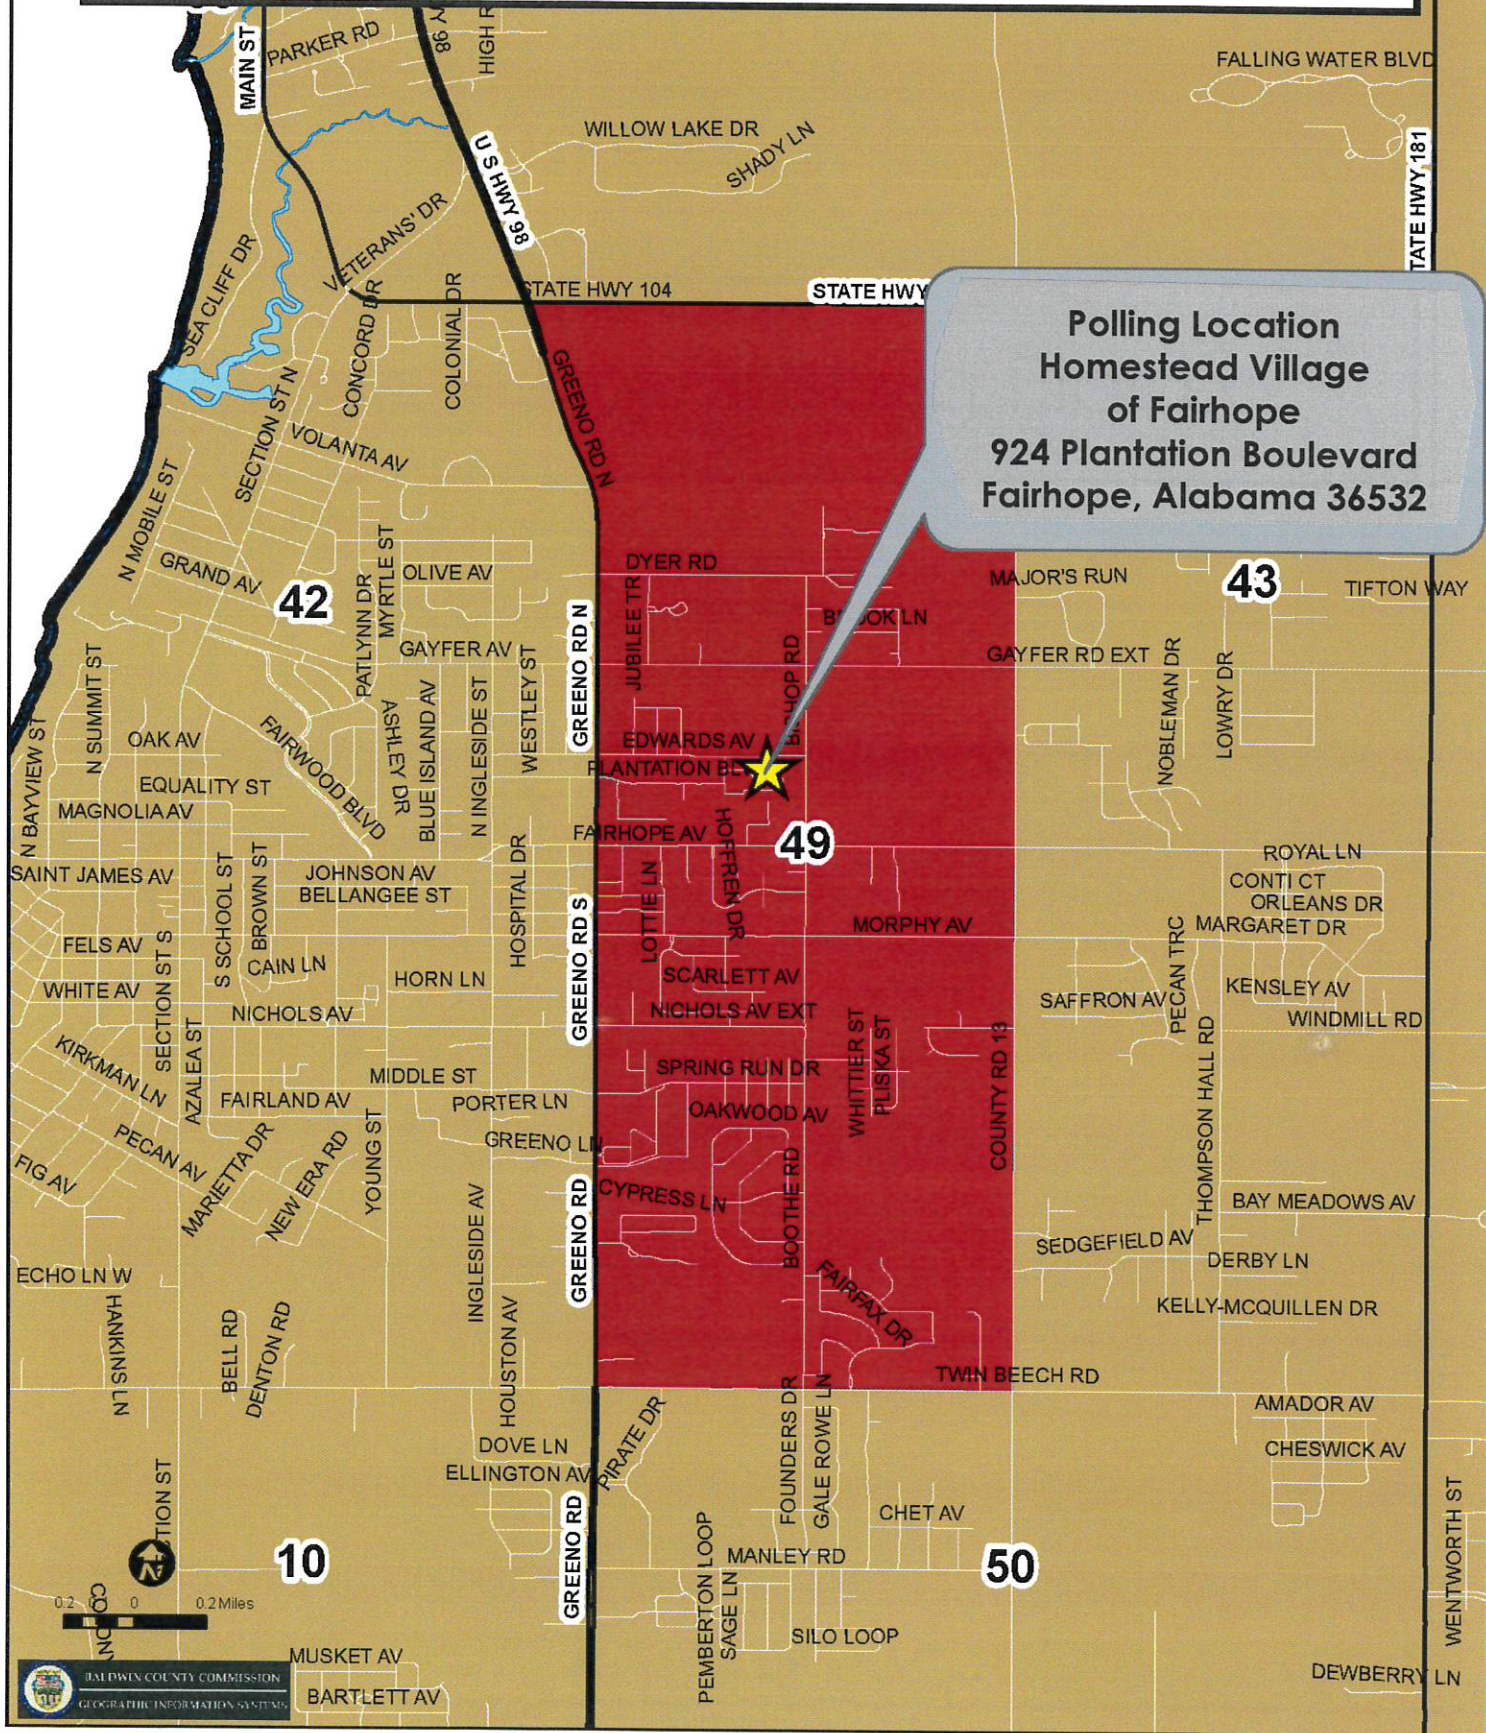

# Precinct 49 Polling Place

**Polling Location**  
**Homestead Village**  
**of Fairhope**  
**924 Plantation Boulevard**  
**Fairhope, Alabama 36532**

**Proposed Voting Precint 51  
Ono Island**

**28**

**EXHIBIT B**