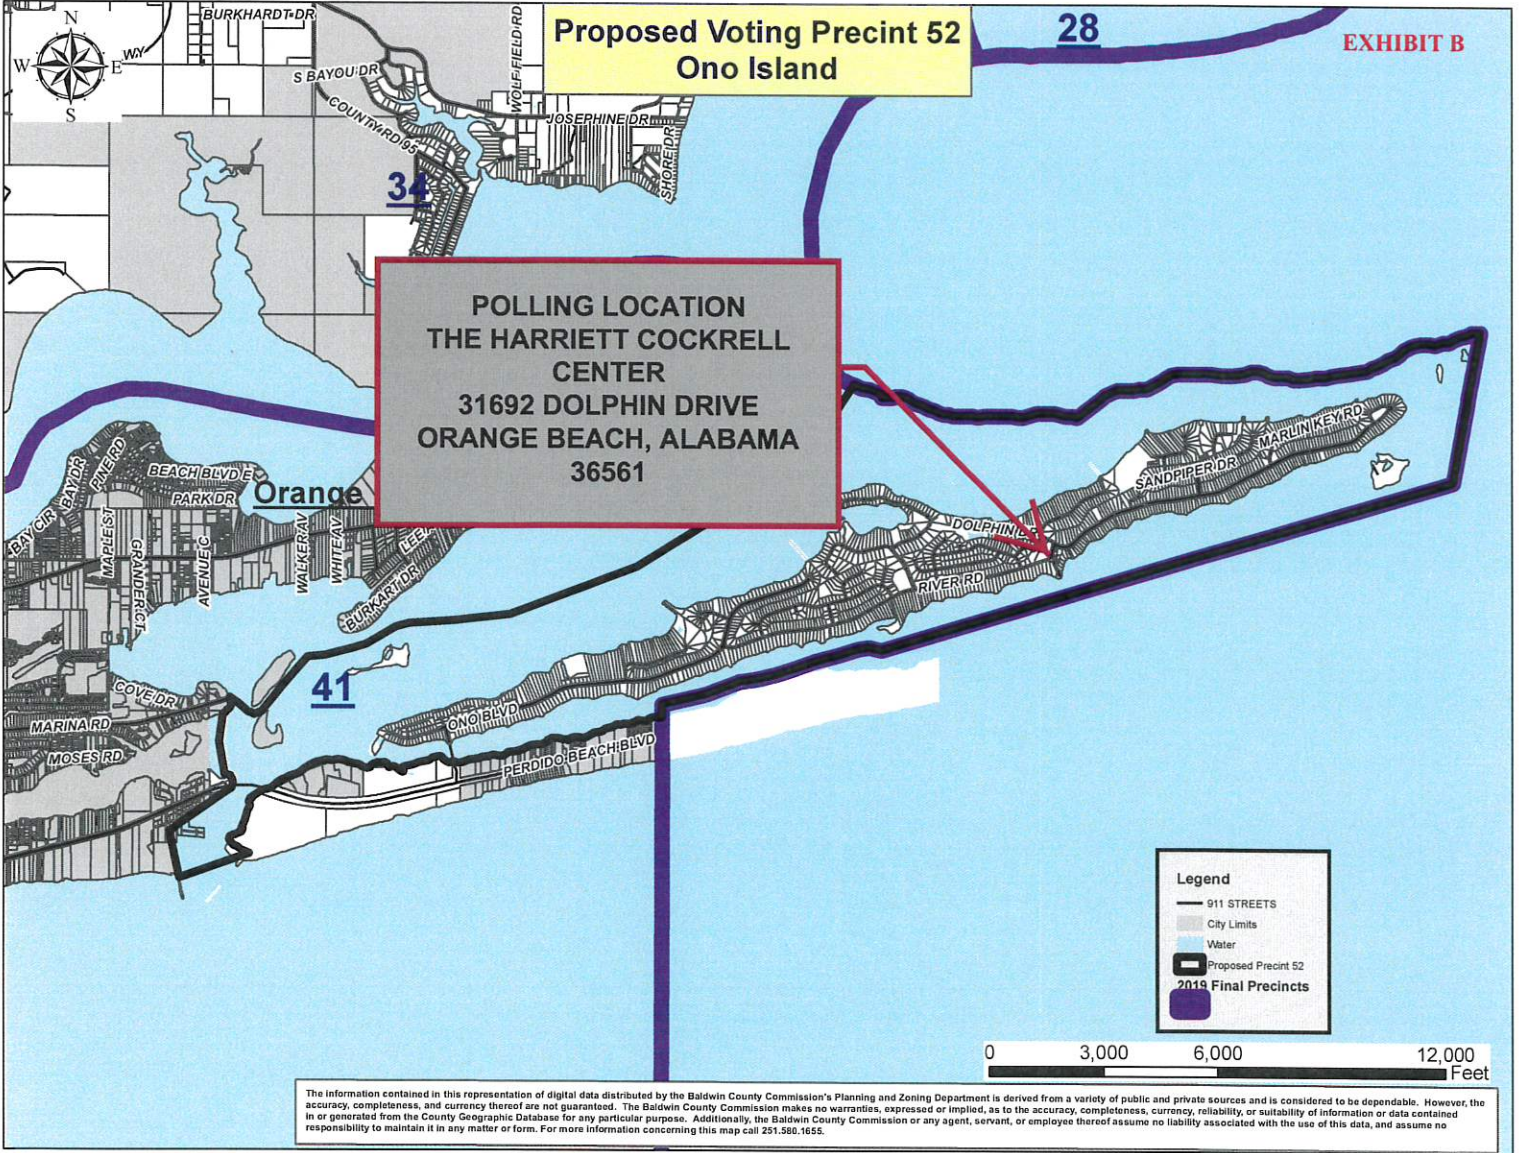

**Proposed Voting Precint 52
Ono Island**

28

**POLLING LOCATION
THE HARRIETT COCKRELL
CENTER
31692 DOLPHIN DRIVE
ORANGE BEACH, ALABAMA
36561**