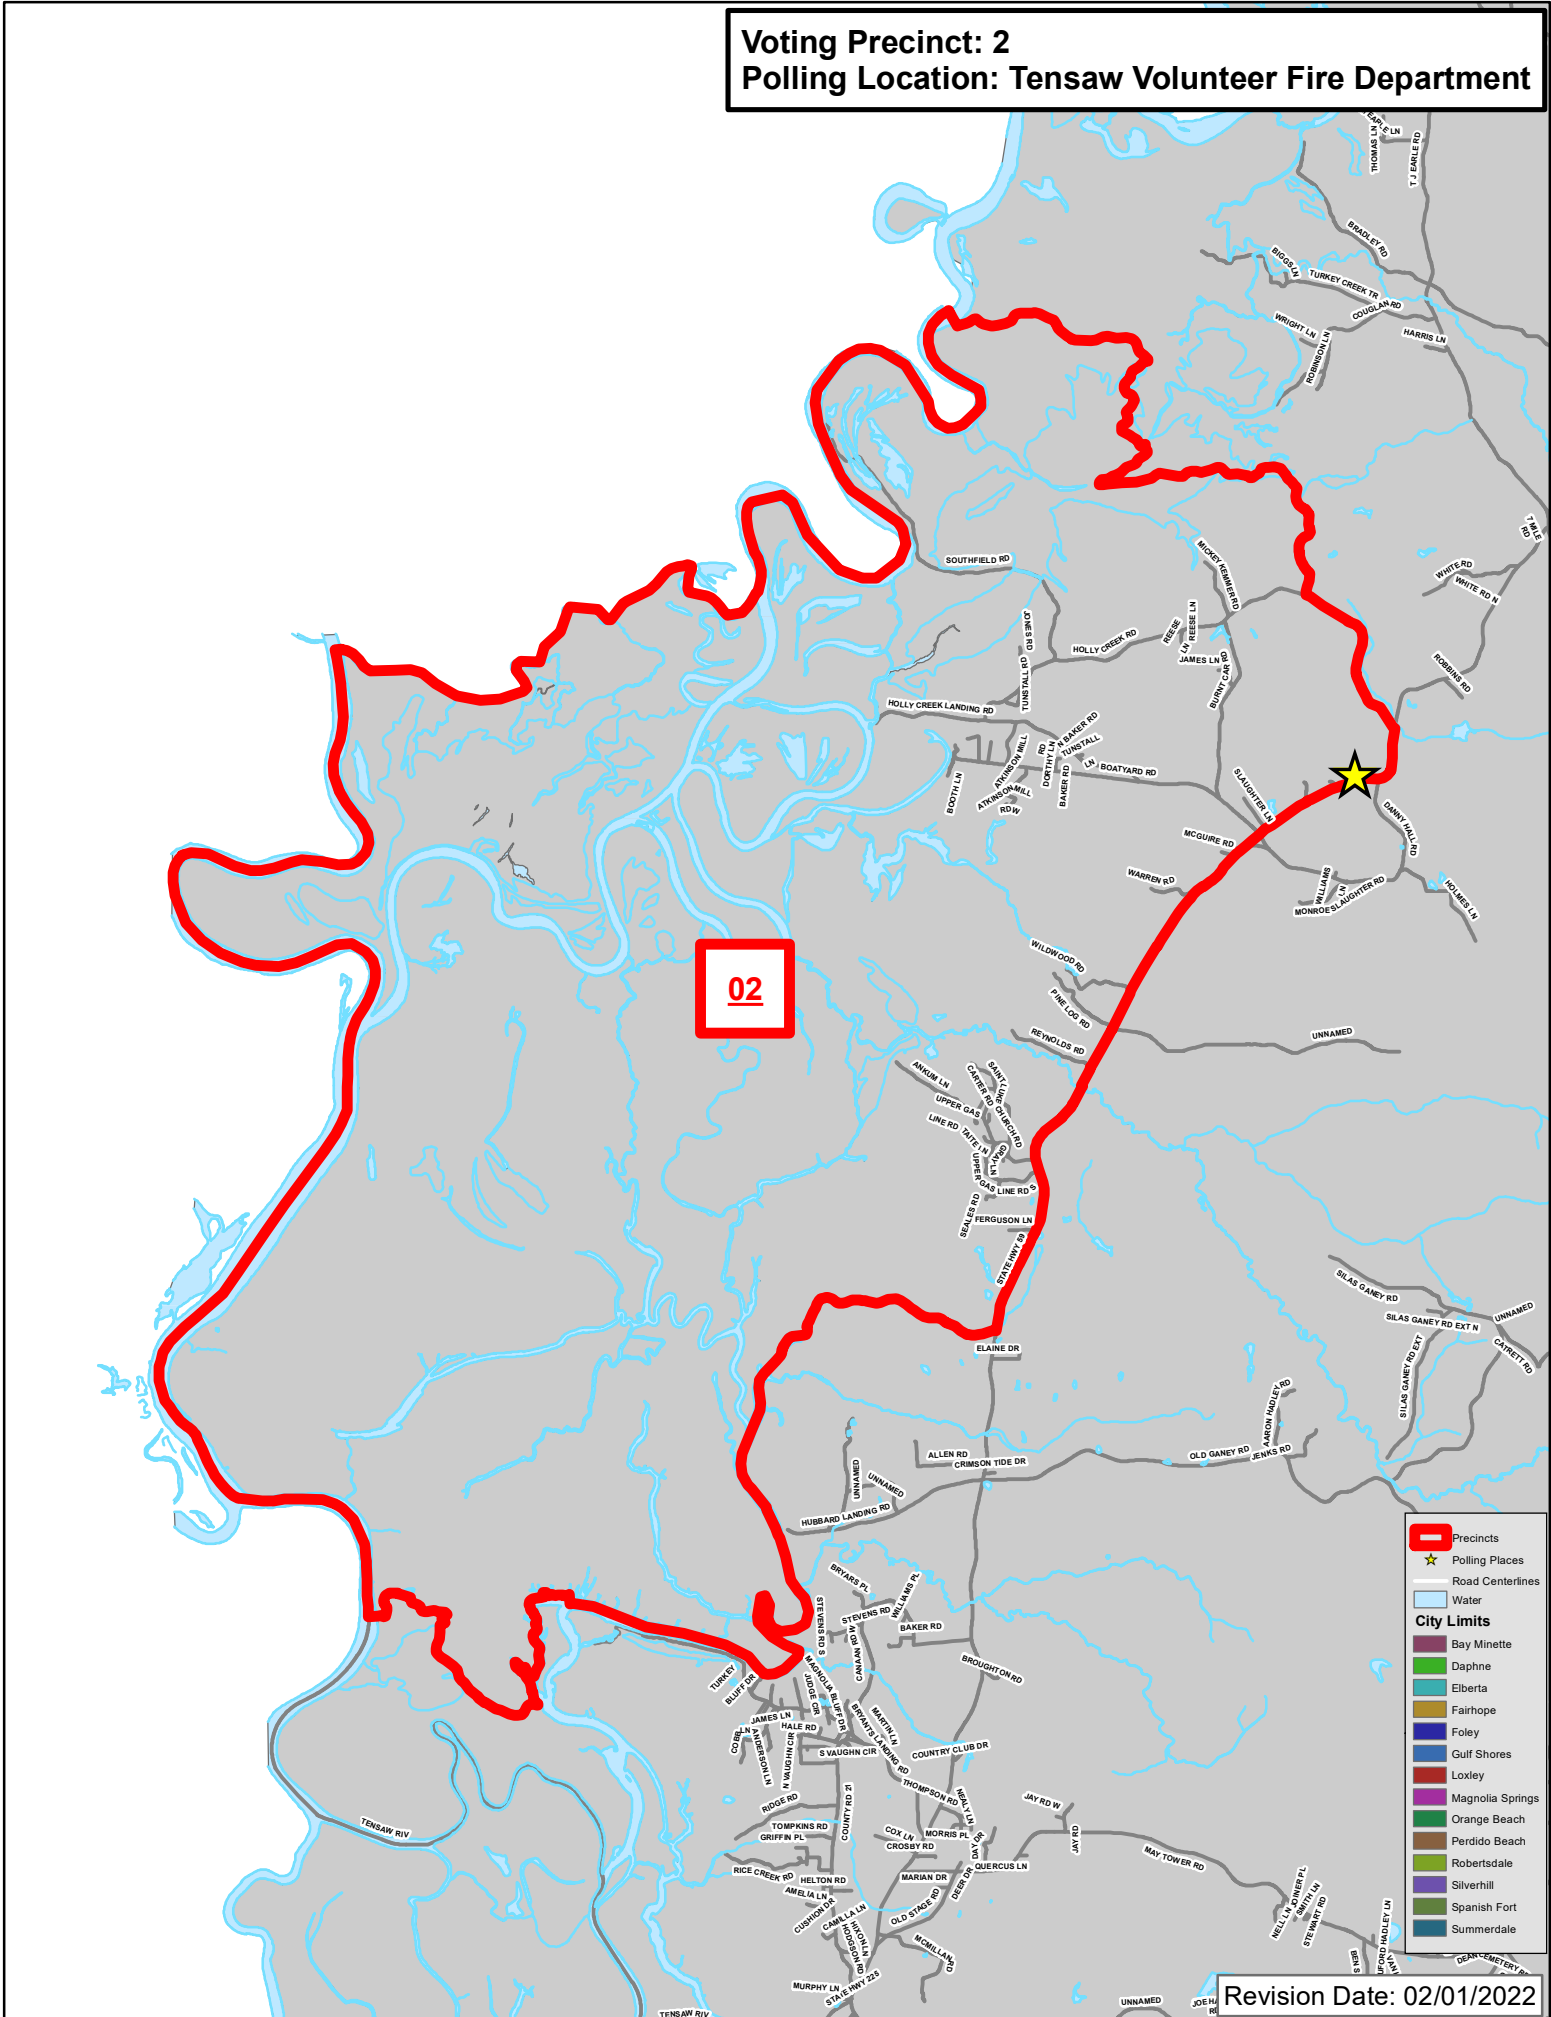

Voting Precinct: 1
Polling Location: Little River Volunteer Fire Department

Exhibit B
to
Resolution #2022-055

Revision Date: 02/01/2022

Voting Precinct: 2
Polling Location: Tensaw Volunteer Fire Department