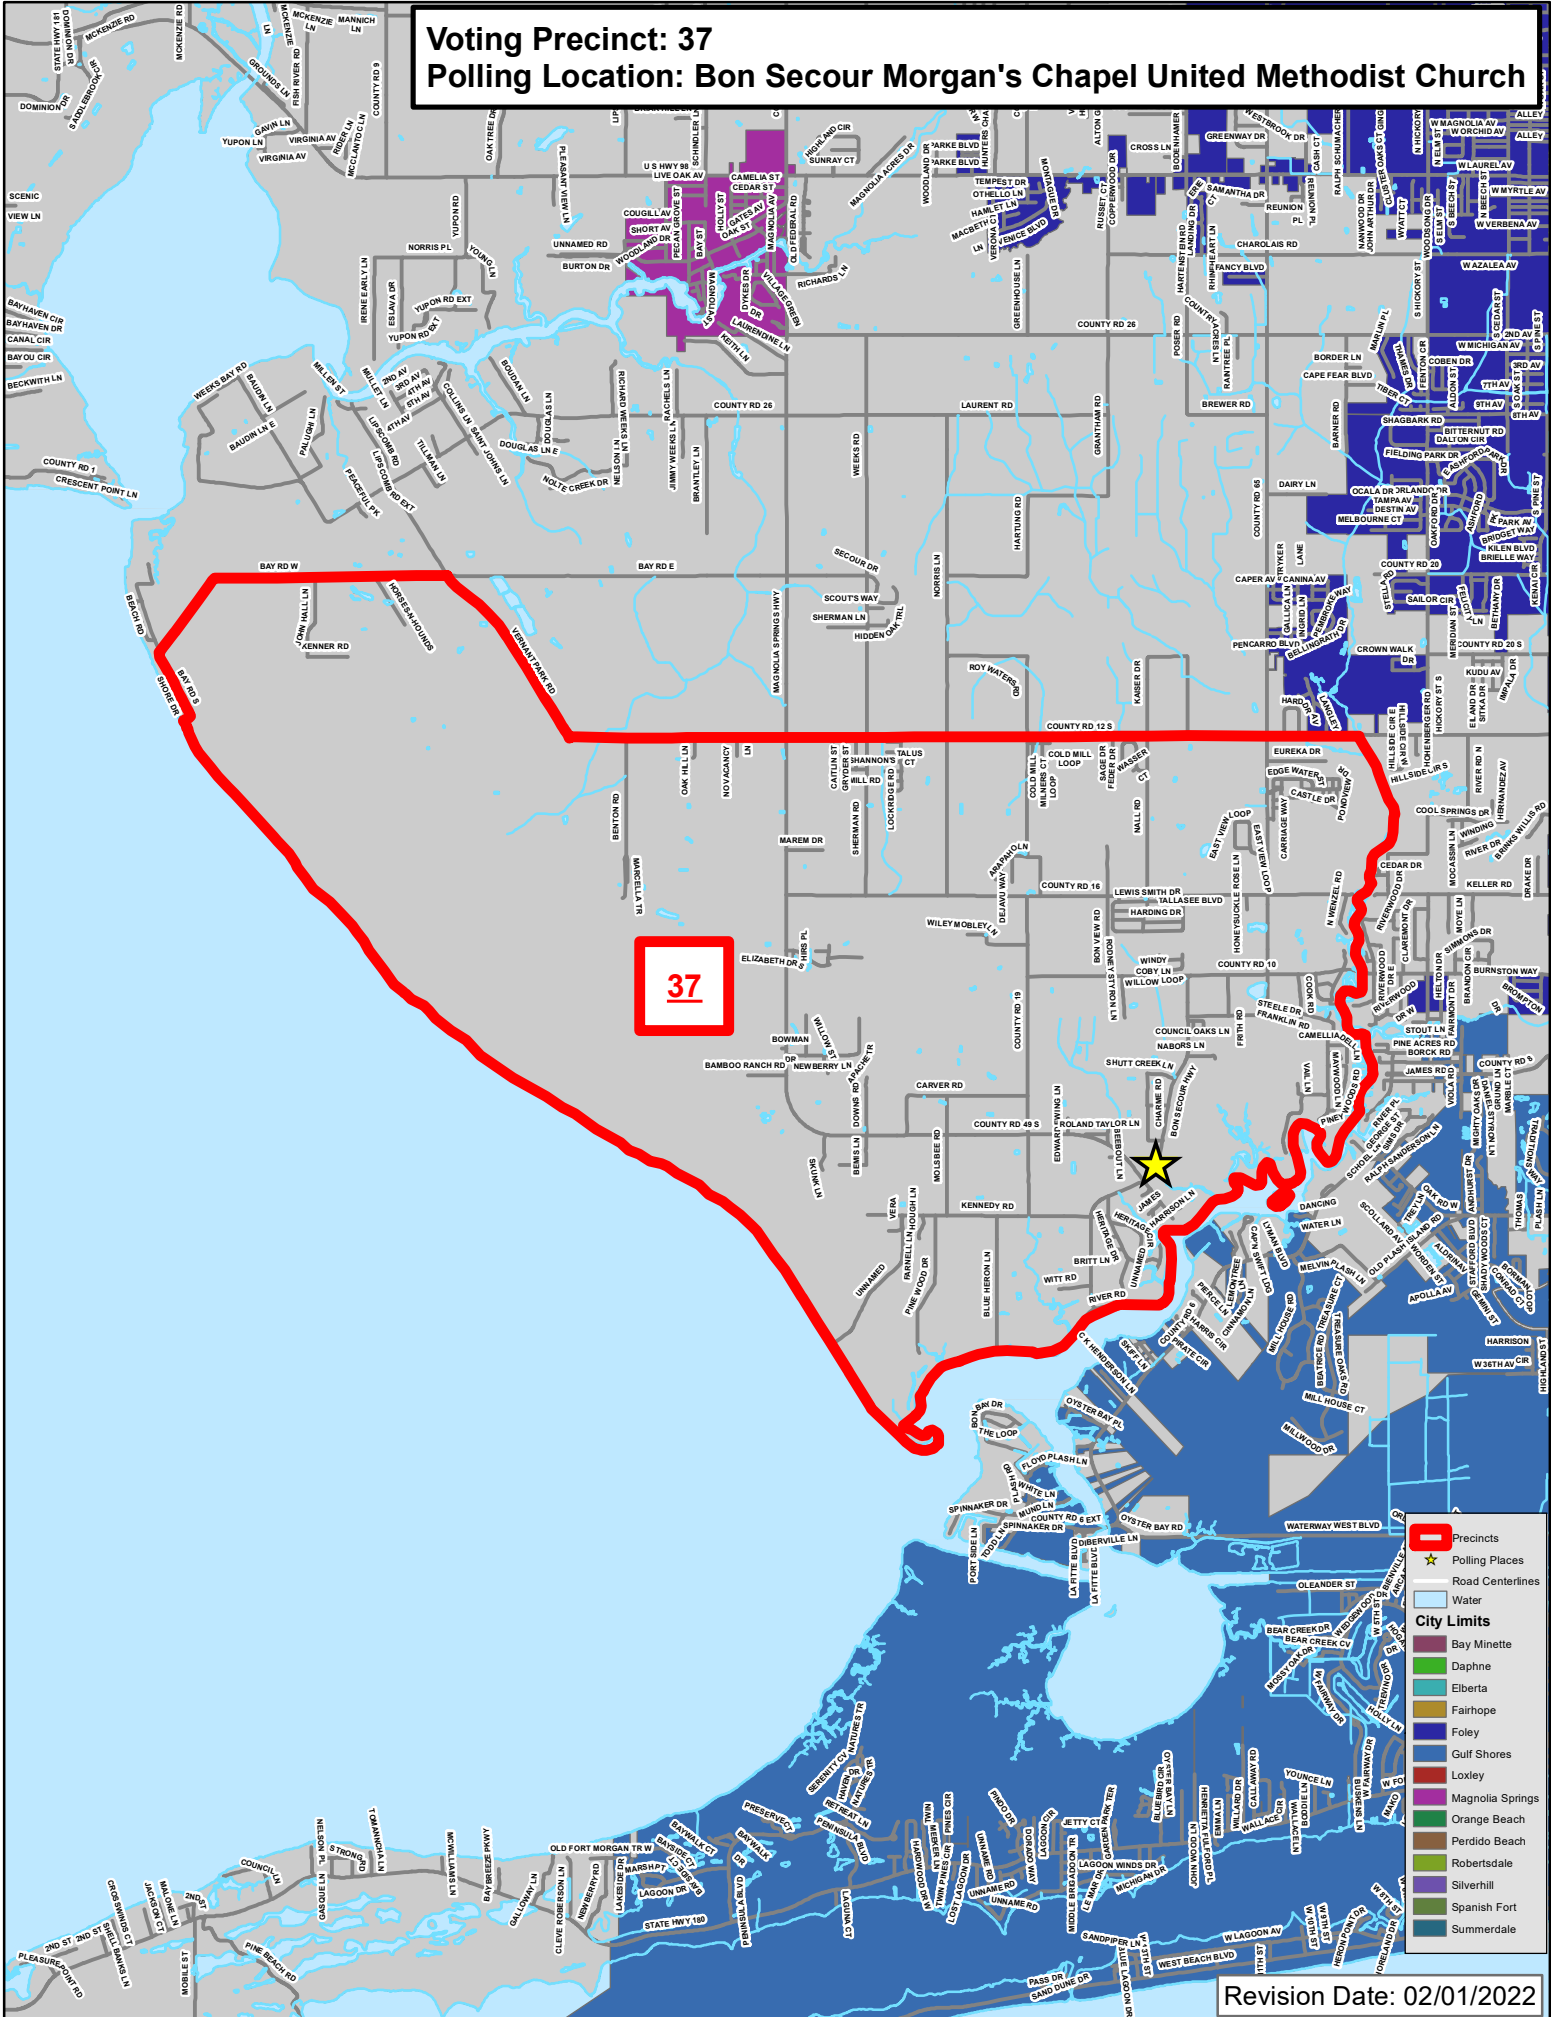

Voting Precinct: 37
Polling Location: Bon Secour Morgan's Chapel United Methodist Church

37

- Precincts
- Polling Places
- Road Centerlines
- Water
- **City Limits**
- Bay Minette
- Daphne
- Elberta
- Fairhope
- Foley
- Gulf Shores
- Loxley
- Magnolia Springs
- Orange Beach
- Perdido Beach
- Robertsdale
- Silverhill
- Spanish Fort
- Summerdale

Revision Date: 02/01/2022