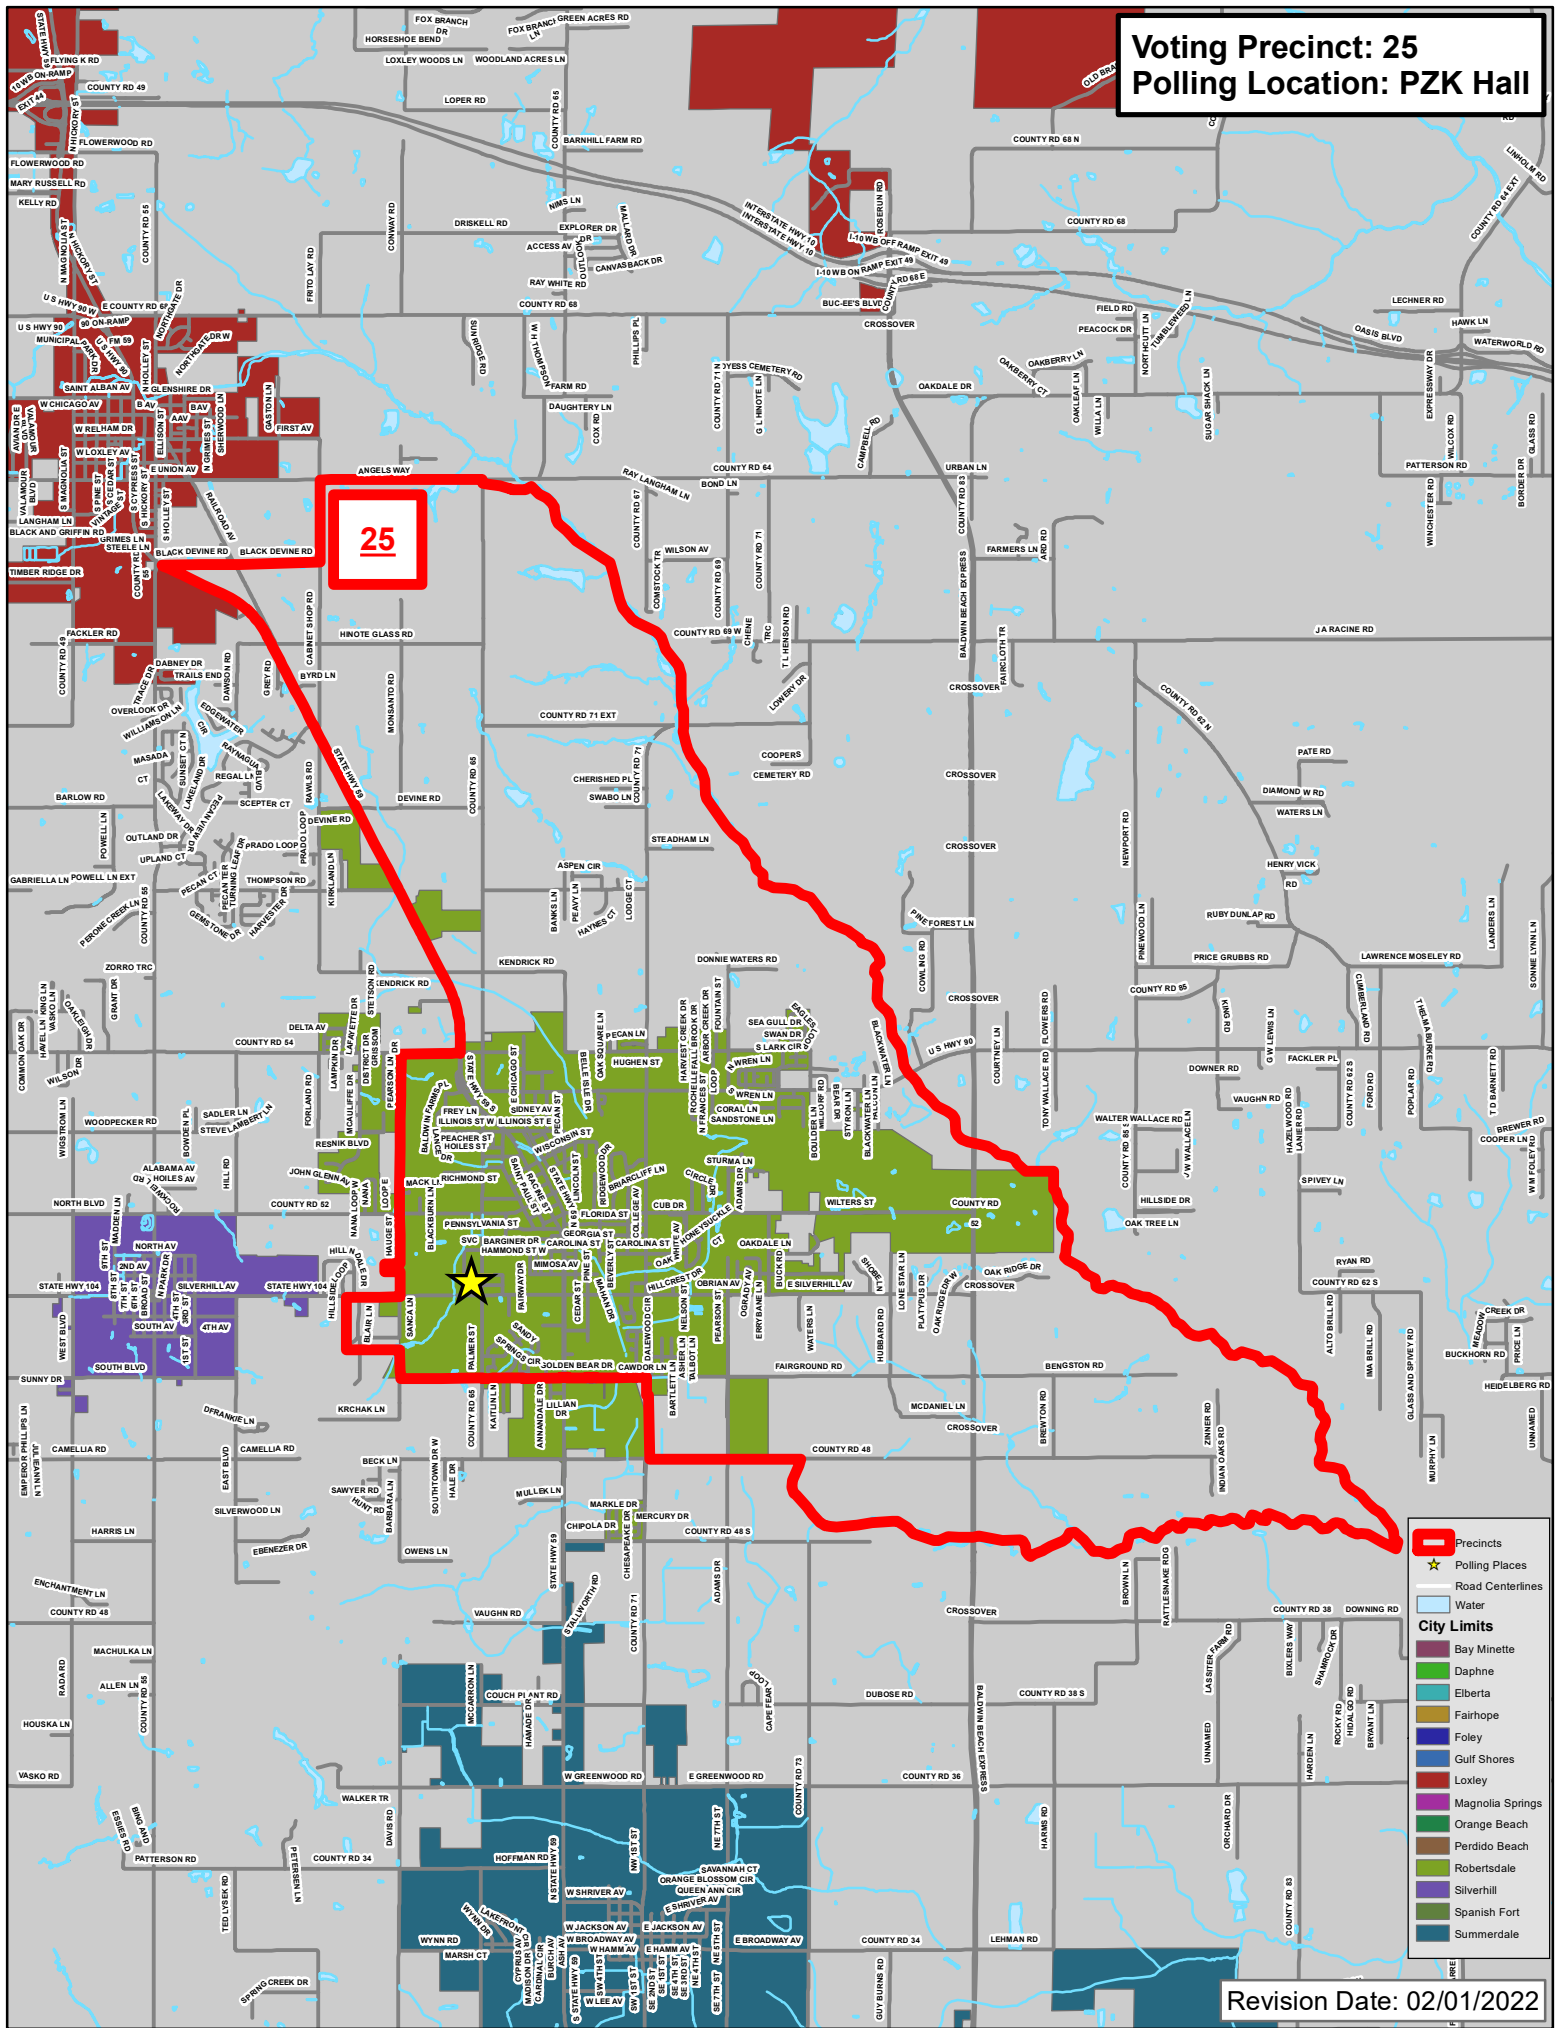

Voting Precinct: 25
Polling Location: PZK Hall

1. Precincts
   - Polling Places
   - Road Centerlines
   - Water
2. **City Limits**
3. Bay Minette
   - Daphne
   - Elberta
   - Fairhope
   - Foley
   - Gulf Shores
   - Loxley
   - Magnolia Springs
   - Orange Beach
   - Perdido Beach
   - Robertsdale
   - Silverhill
   - Spanish Fort
   - Summerdale

Revision Date: 02/01/2022