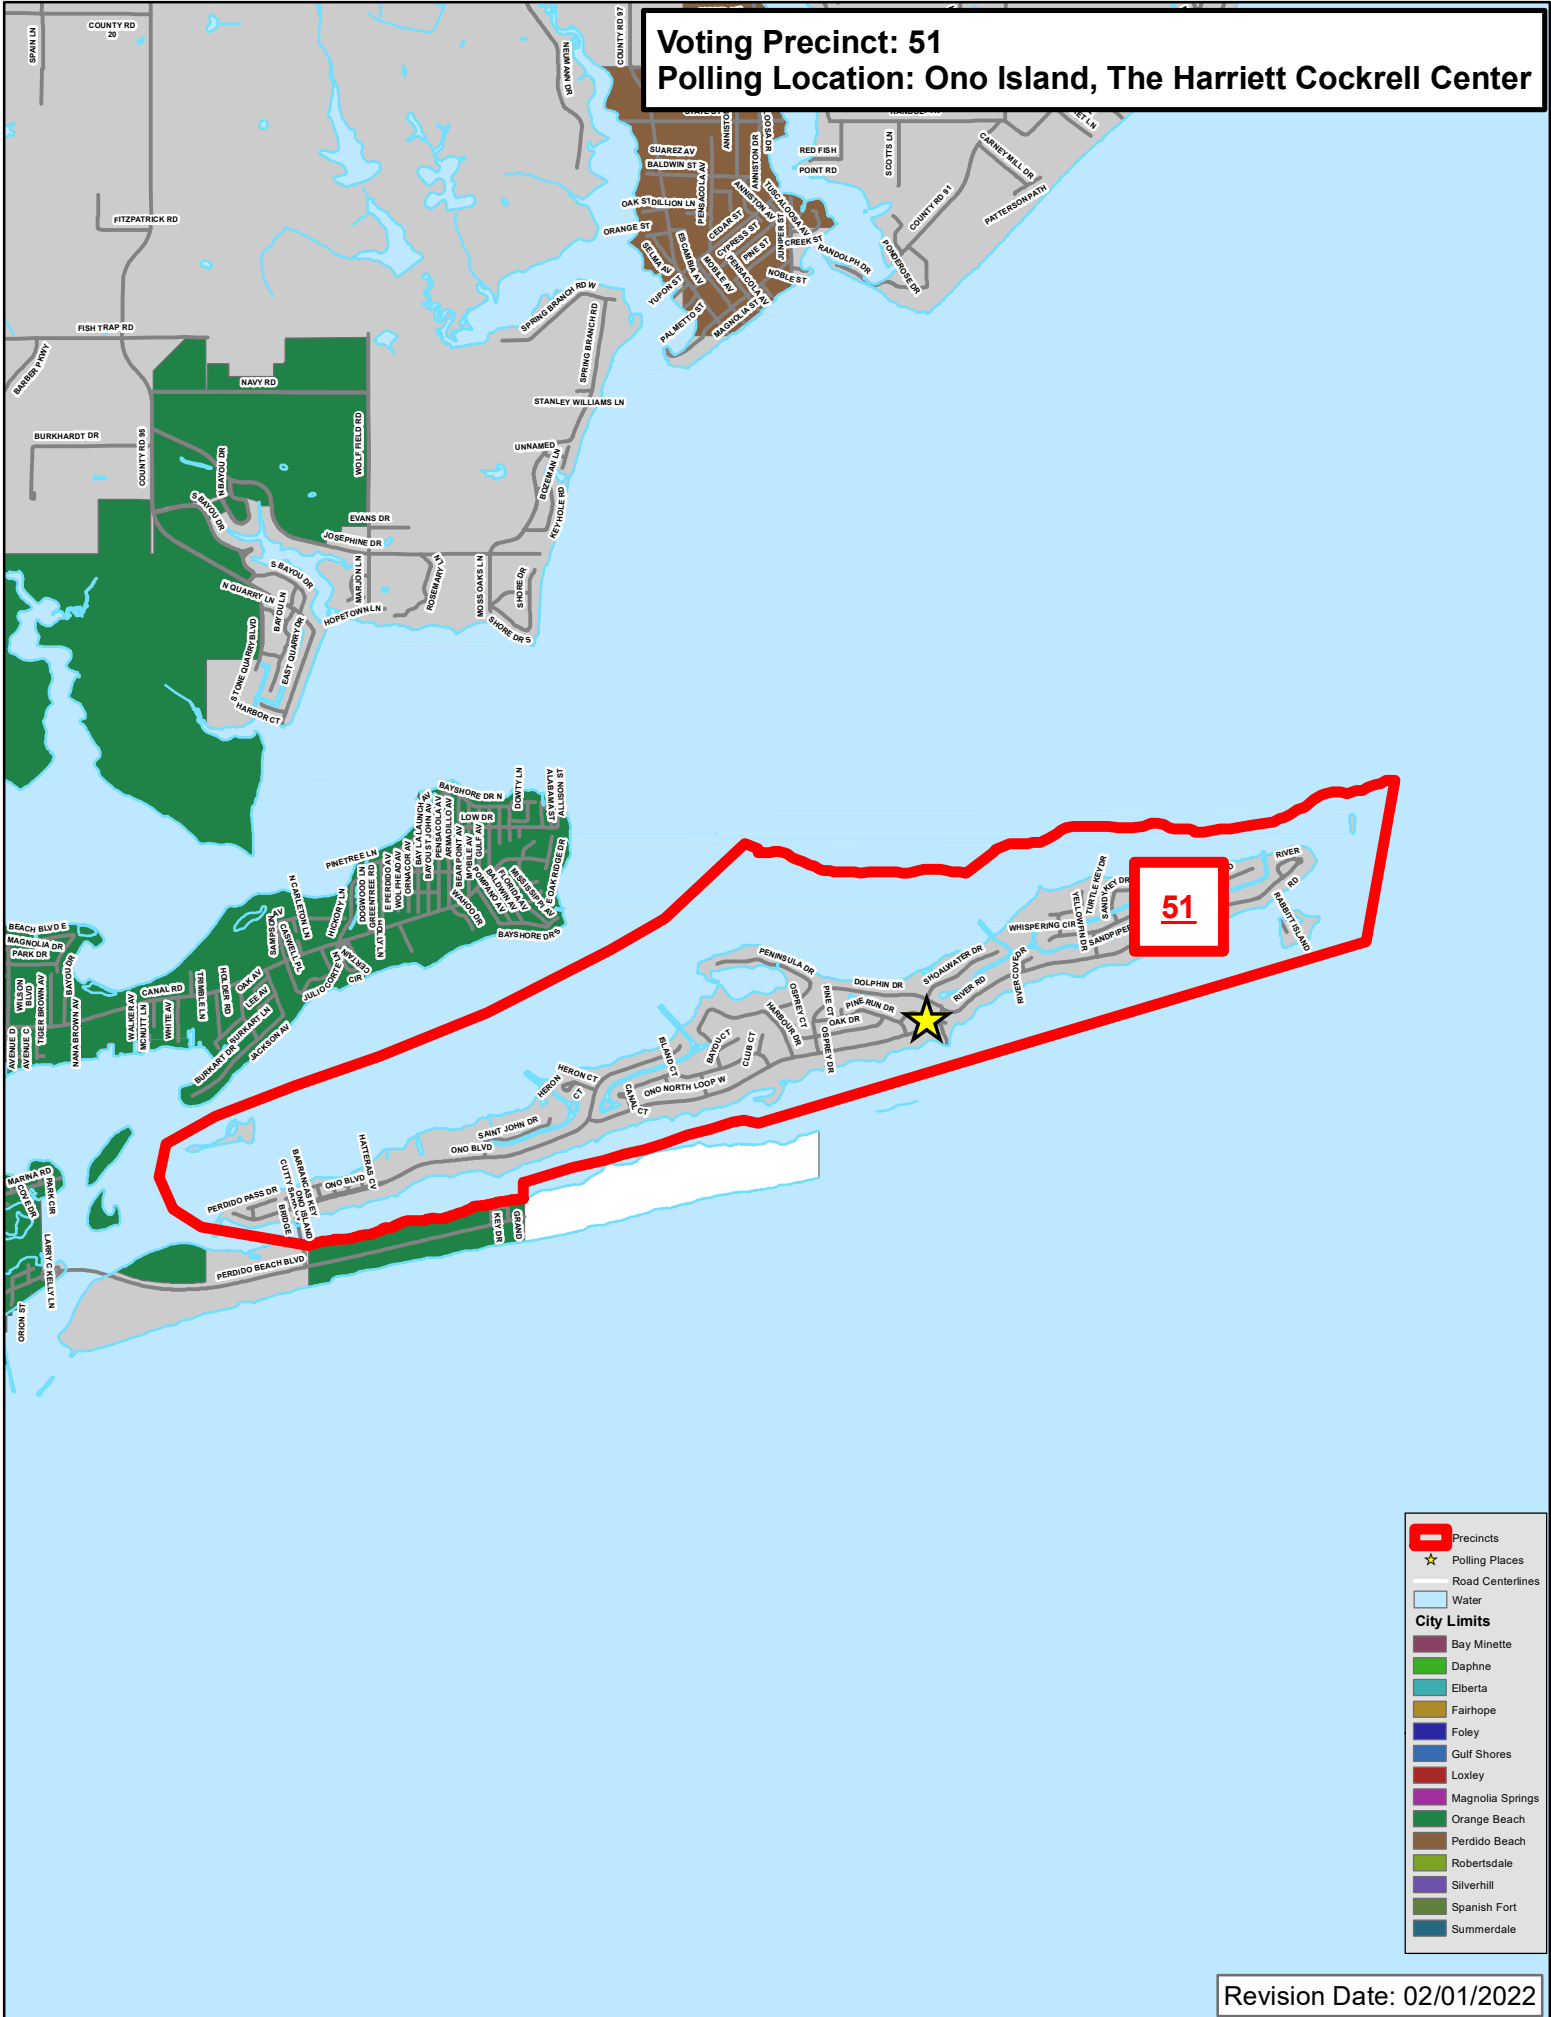

Revision Date: 02/01/2022

Voting Precinct: 51
Polling Location: Ono Island, The Harriett Cockrell Center

51

-  Precincts
-  Polling Places
-  Road Centerlines
-  Water
- City Limits**
-  Bay Minette
-  Daphne
-  Elberta
-  Fairhope
-  Foley
-  Gulf Shores
-  Loxley
-  Magnolia Springs
-  Orange Beach
-  Perdido Beach
-  Robertsdale
-  Silverhill
-  Spanish Fort
-  Summerdale