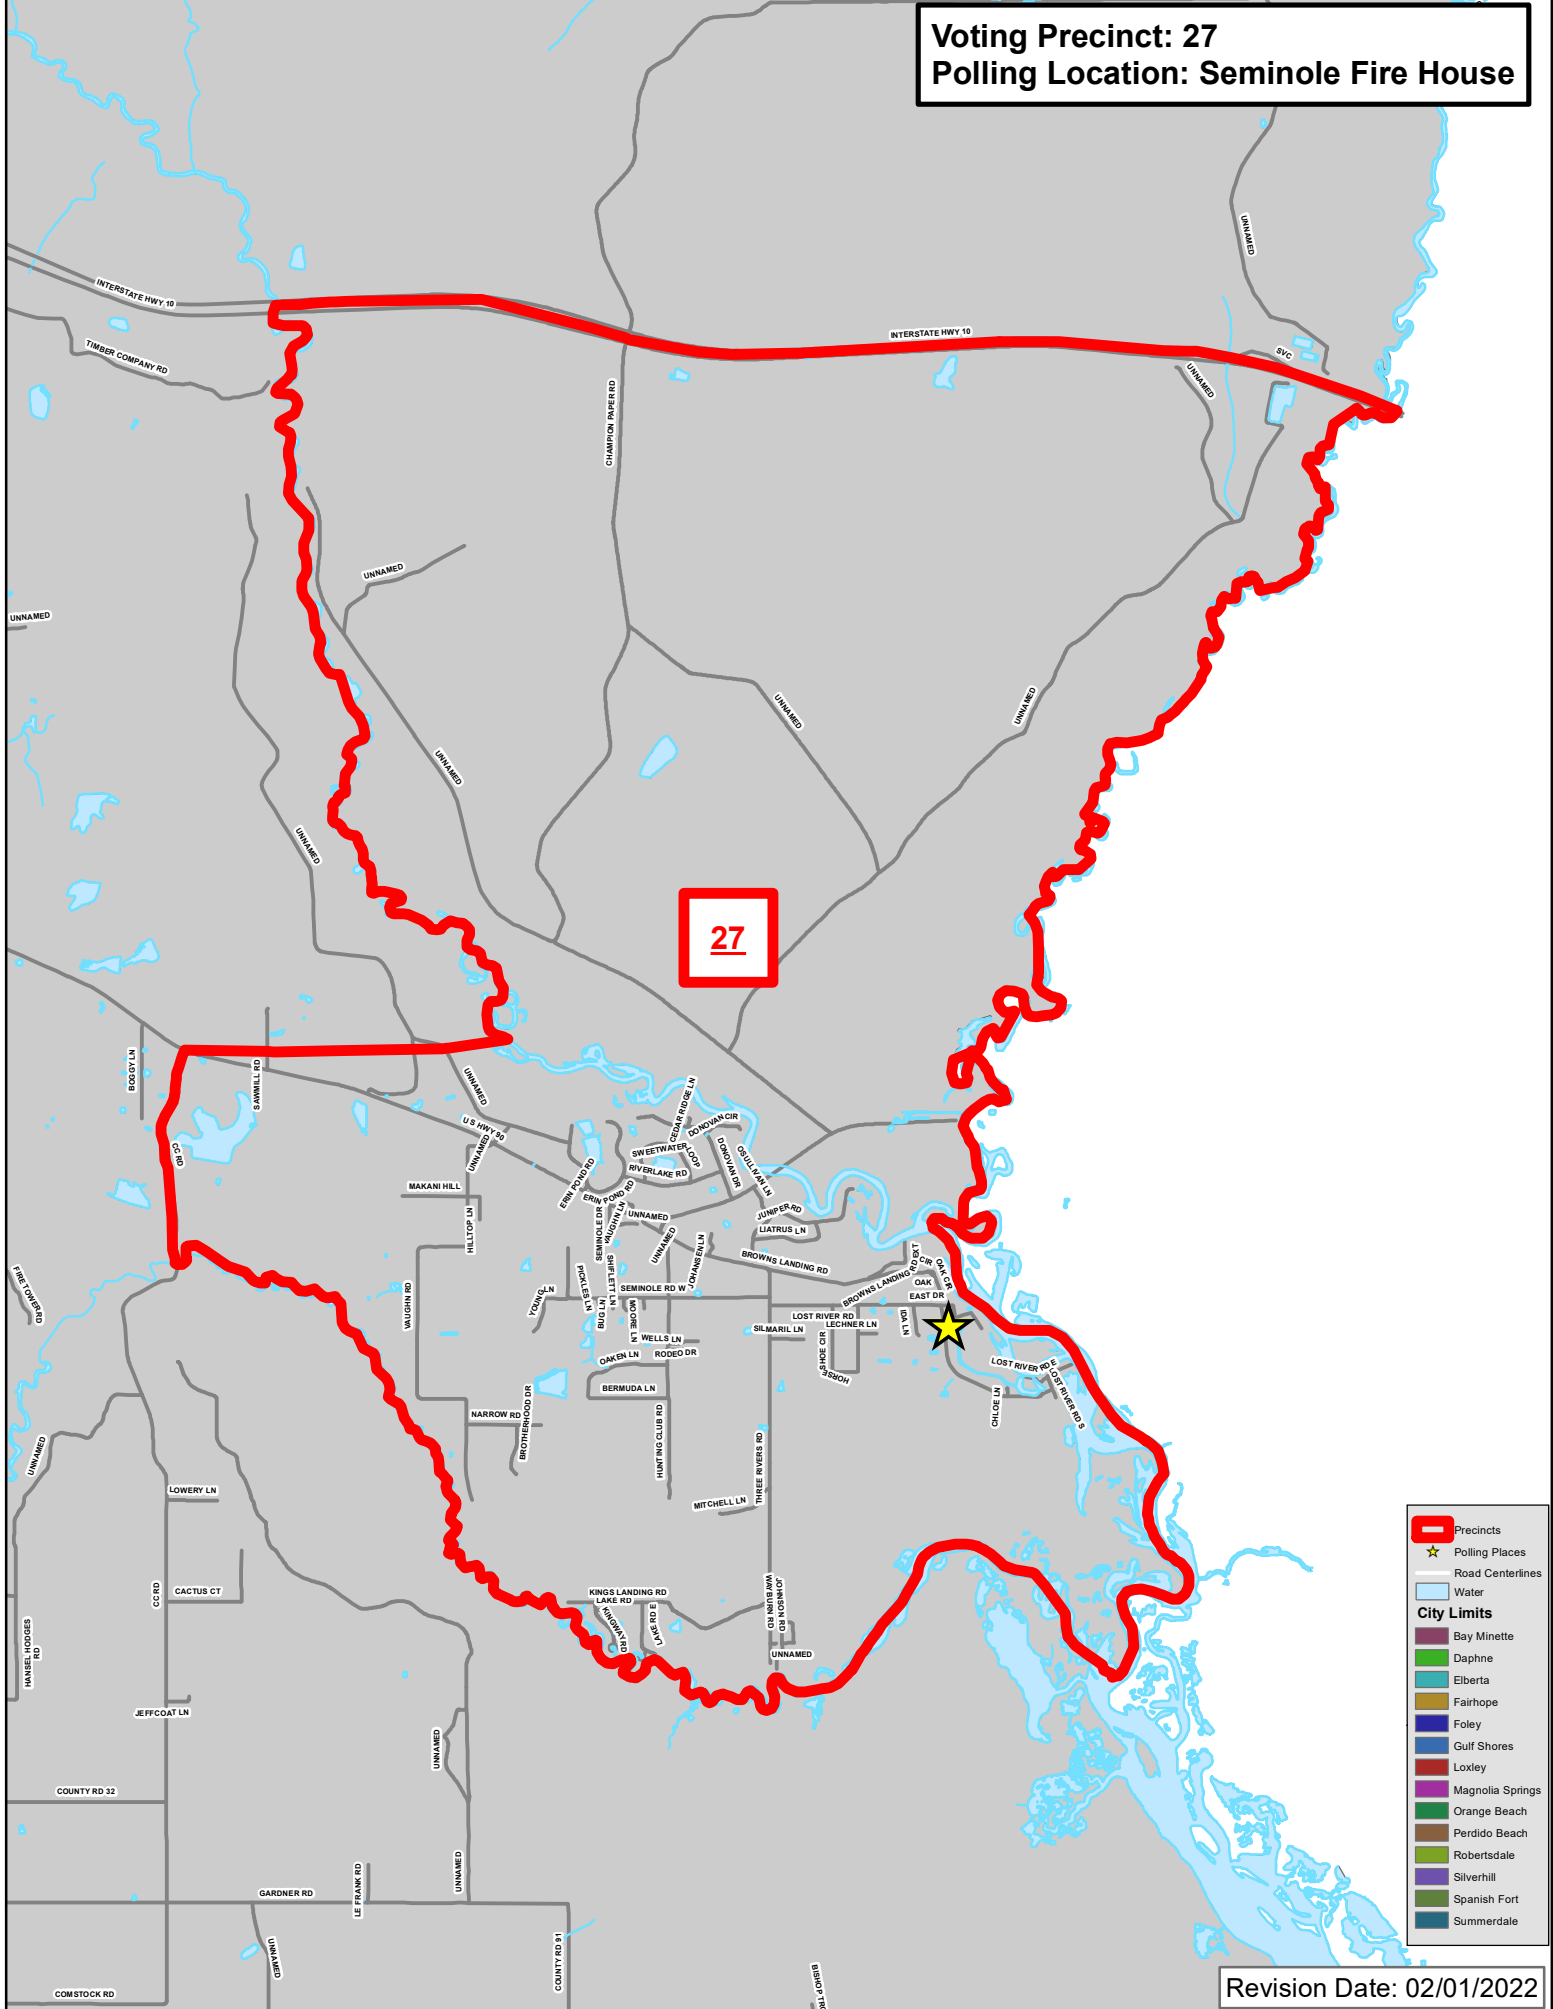

Voting Precinct: 27
Polling Location: Seminole Fire House

	Precincts
	Polling Places
	Road Centerlines
	Water
City Limits	
	Bay Minette
	Daphne
	Elberta
	Fairhope
	Foley
	Gulf Shores
	Loxley
	Magnolia Springs
	Orange Beach
	Perdido Beach
	Robertsdale
	Silverhill
	Spanish Fort
	Summerdale

Revision Date: 02/01/2022