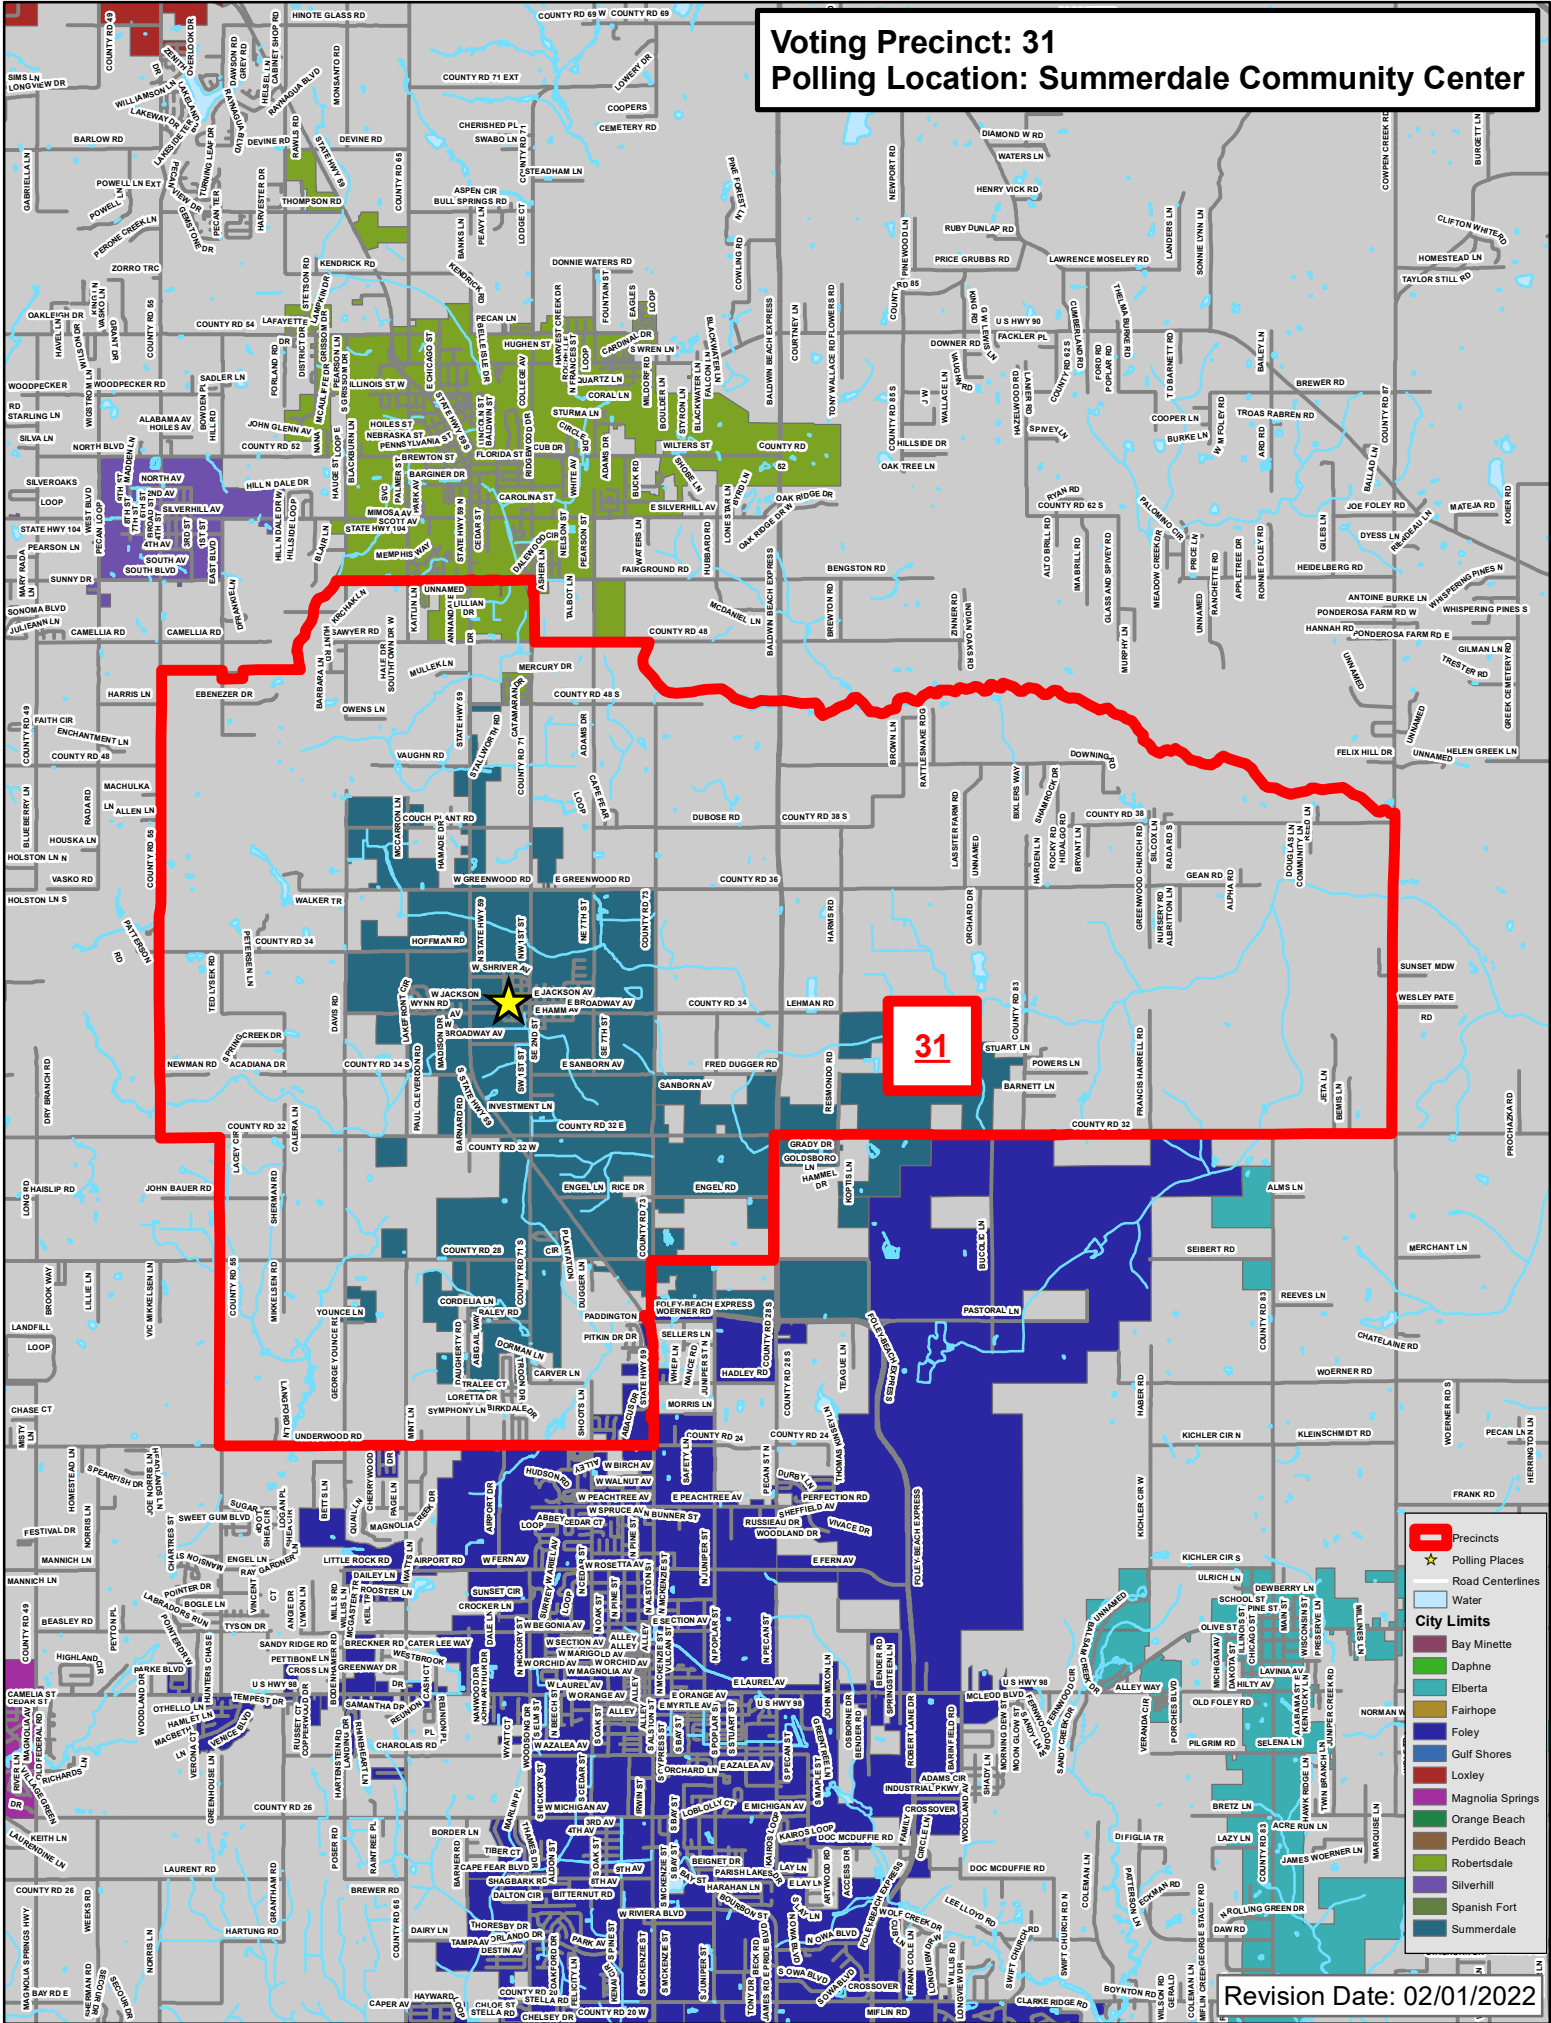

Voting Precinct: 31

Polling Location: Summerdale Community Center

31

1. Precincts
   - Polling Places
   - Road Centers
   - Water
2. **City Limits**
3. Bay Minette
   - Daphne
   - Elberta
   - Fairhope
   - Foley
   - Gulf Shores
   - Loxley
   - Magnolia Springs
   - Orange Beach
   - Perdido Beach
   - Robertsdale
   - Silverhill
   - Spanish Fort
   - Summerdale

Revision Date: 02/01/2022