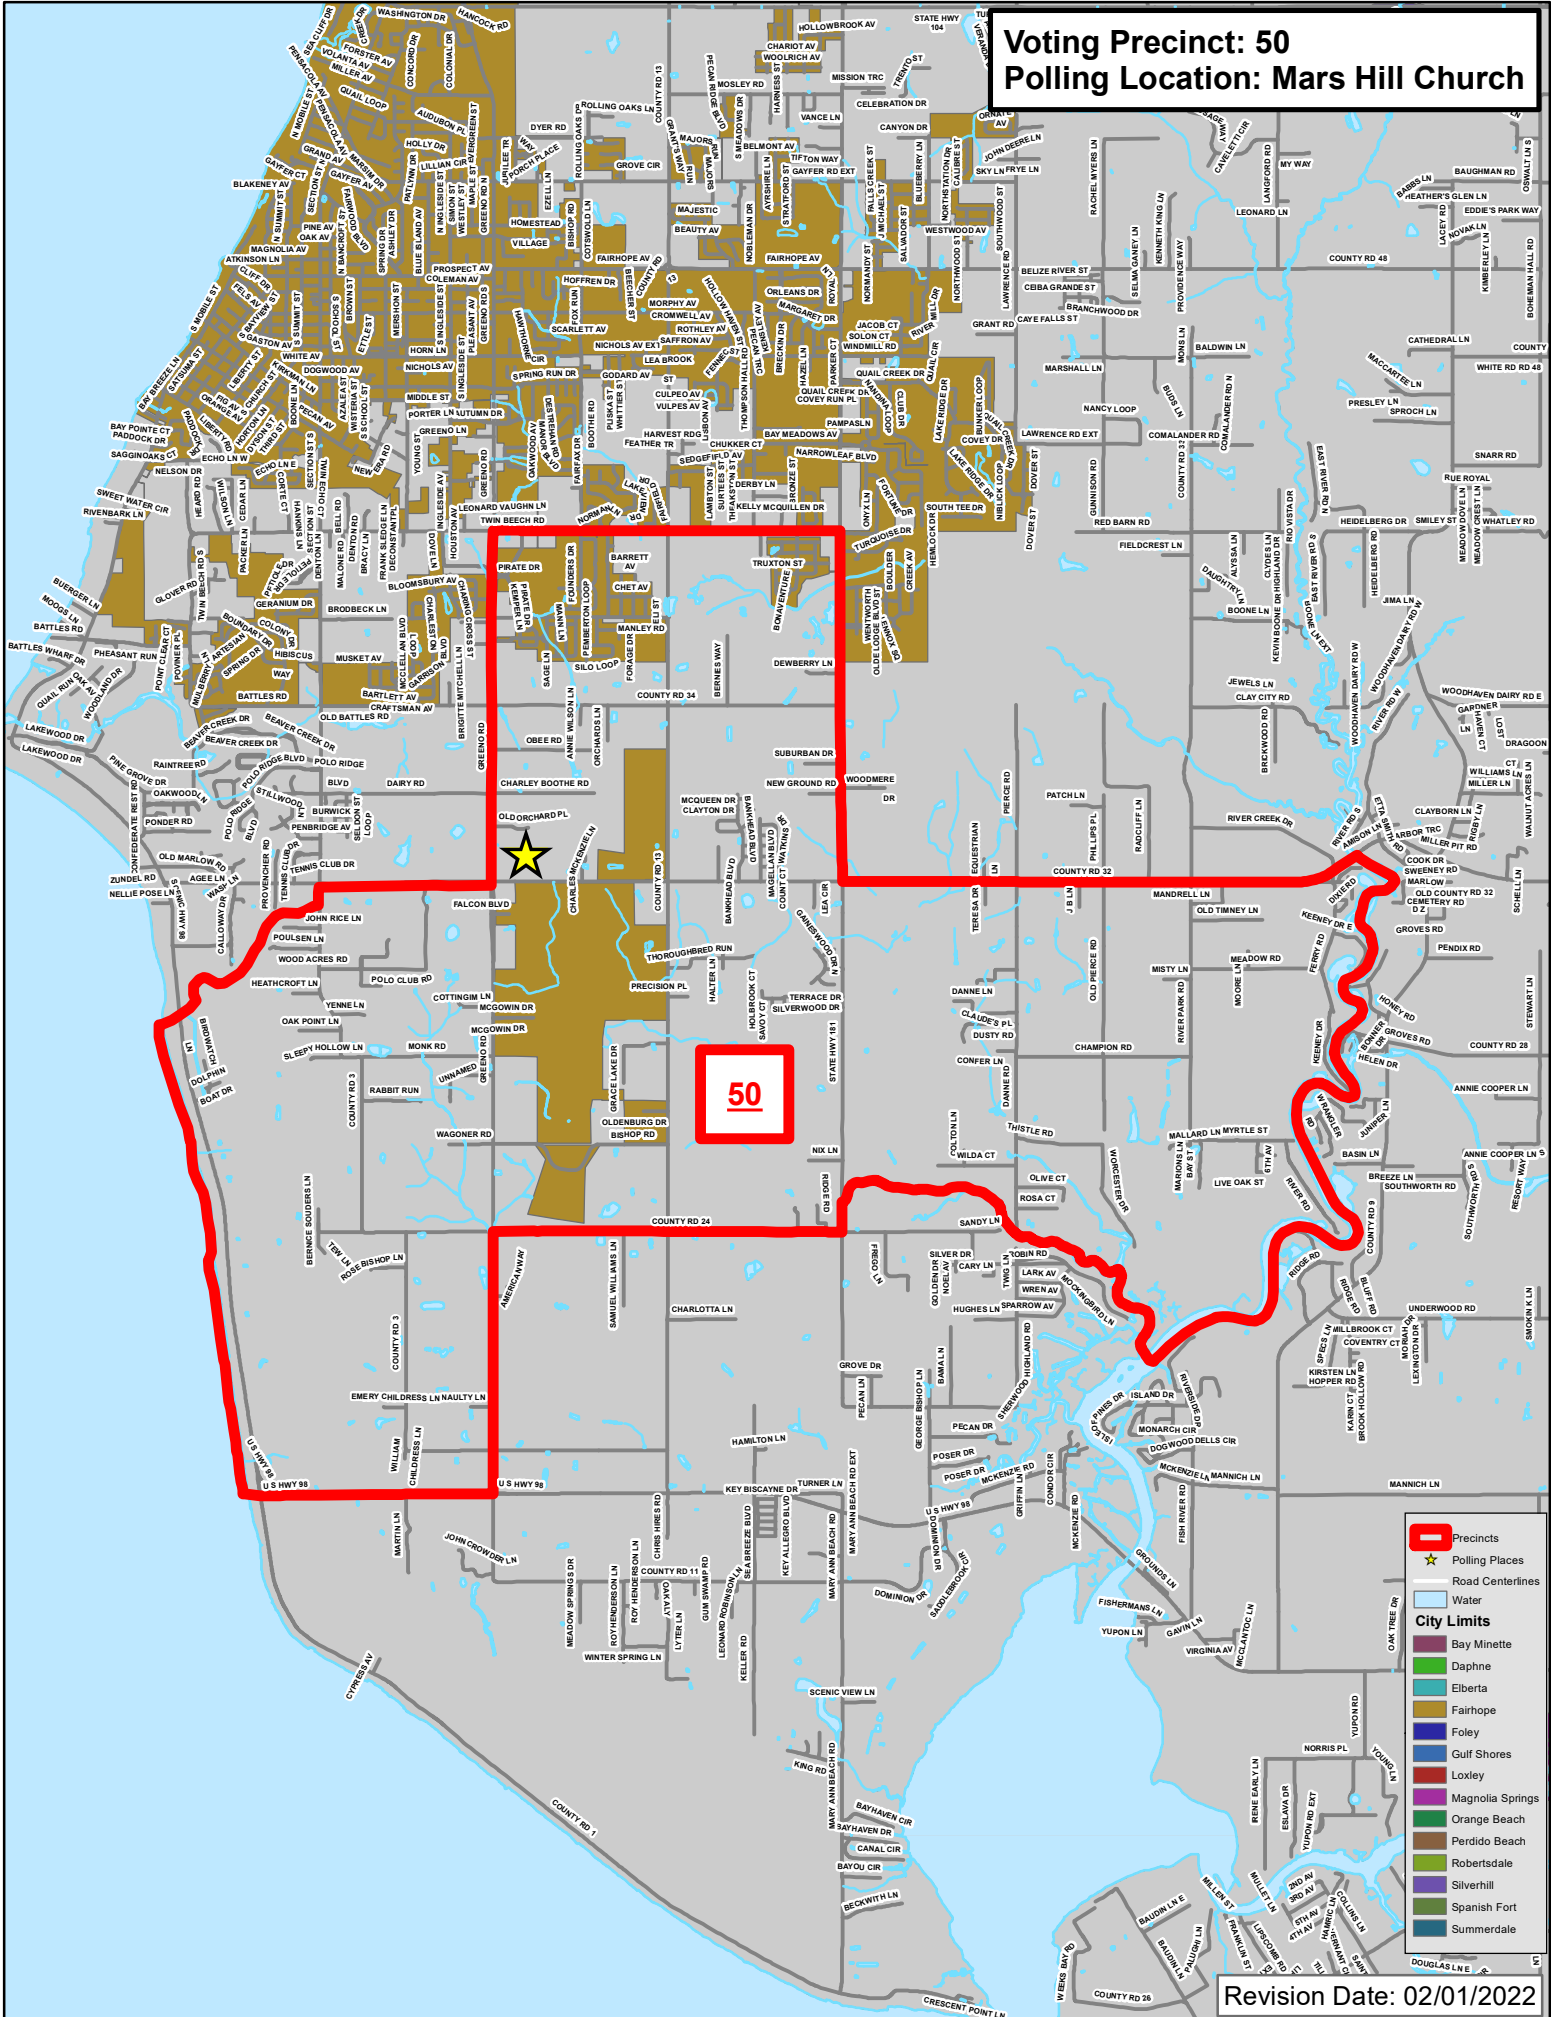

Voting Precinct: 50

Polling Location: Mars Hill Church

50

- Precincts
- ★ Polling Places
- Road Centelines
- Water
- **City Limits**
- Bay Minette
- Daphne
- Elberta
- Fairhope
- Foley
- Gulf Shores
- Loxley
- Magnolia Springs
- Orange Beach
- Perdido Beach
- Robertsdale
- Silverhill
- Spanish Fort
- Summerdale

Revision Date: 02/01/2022