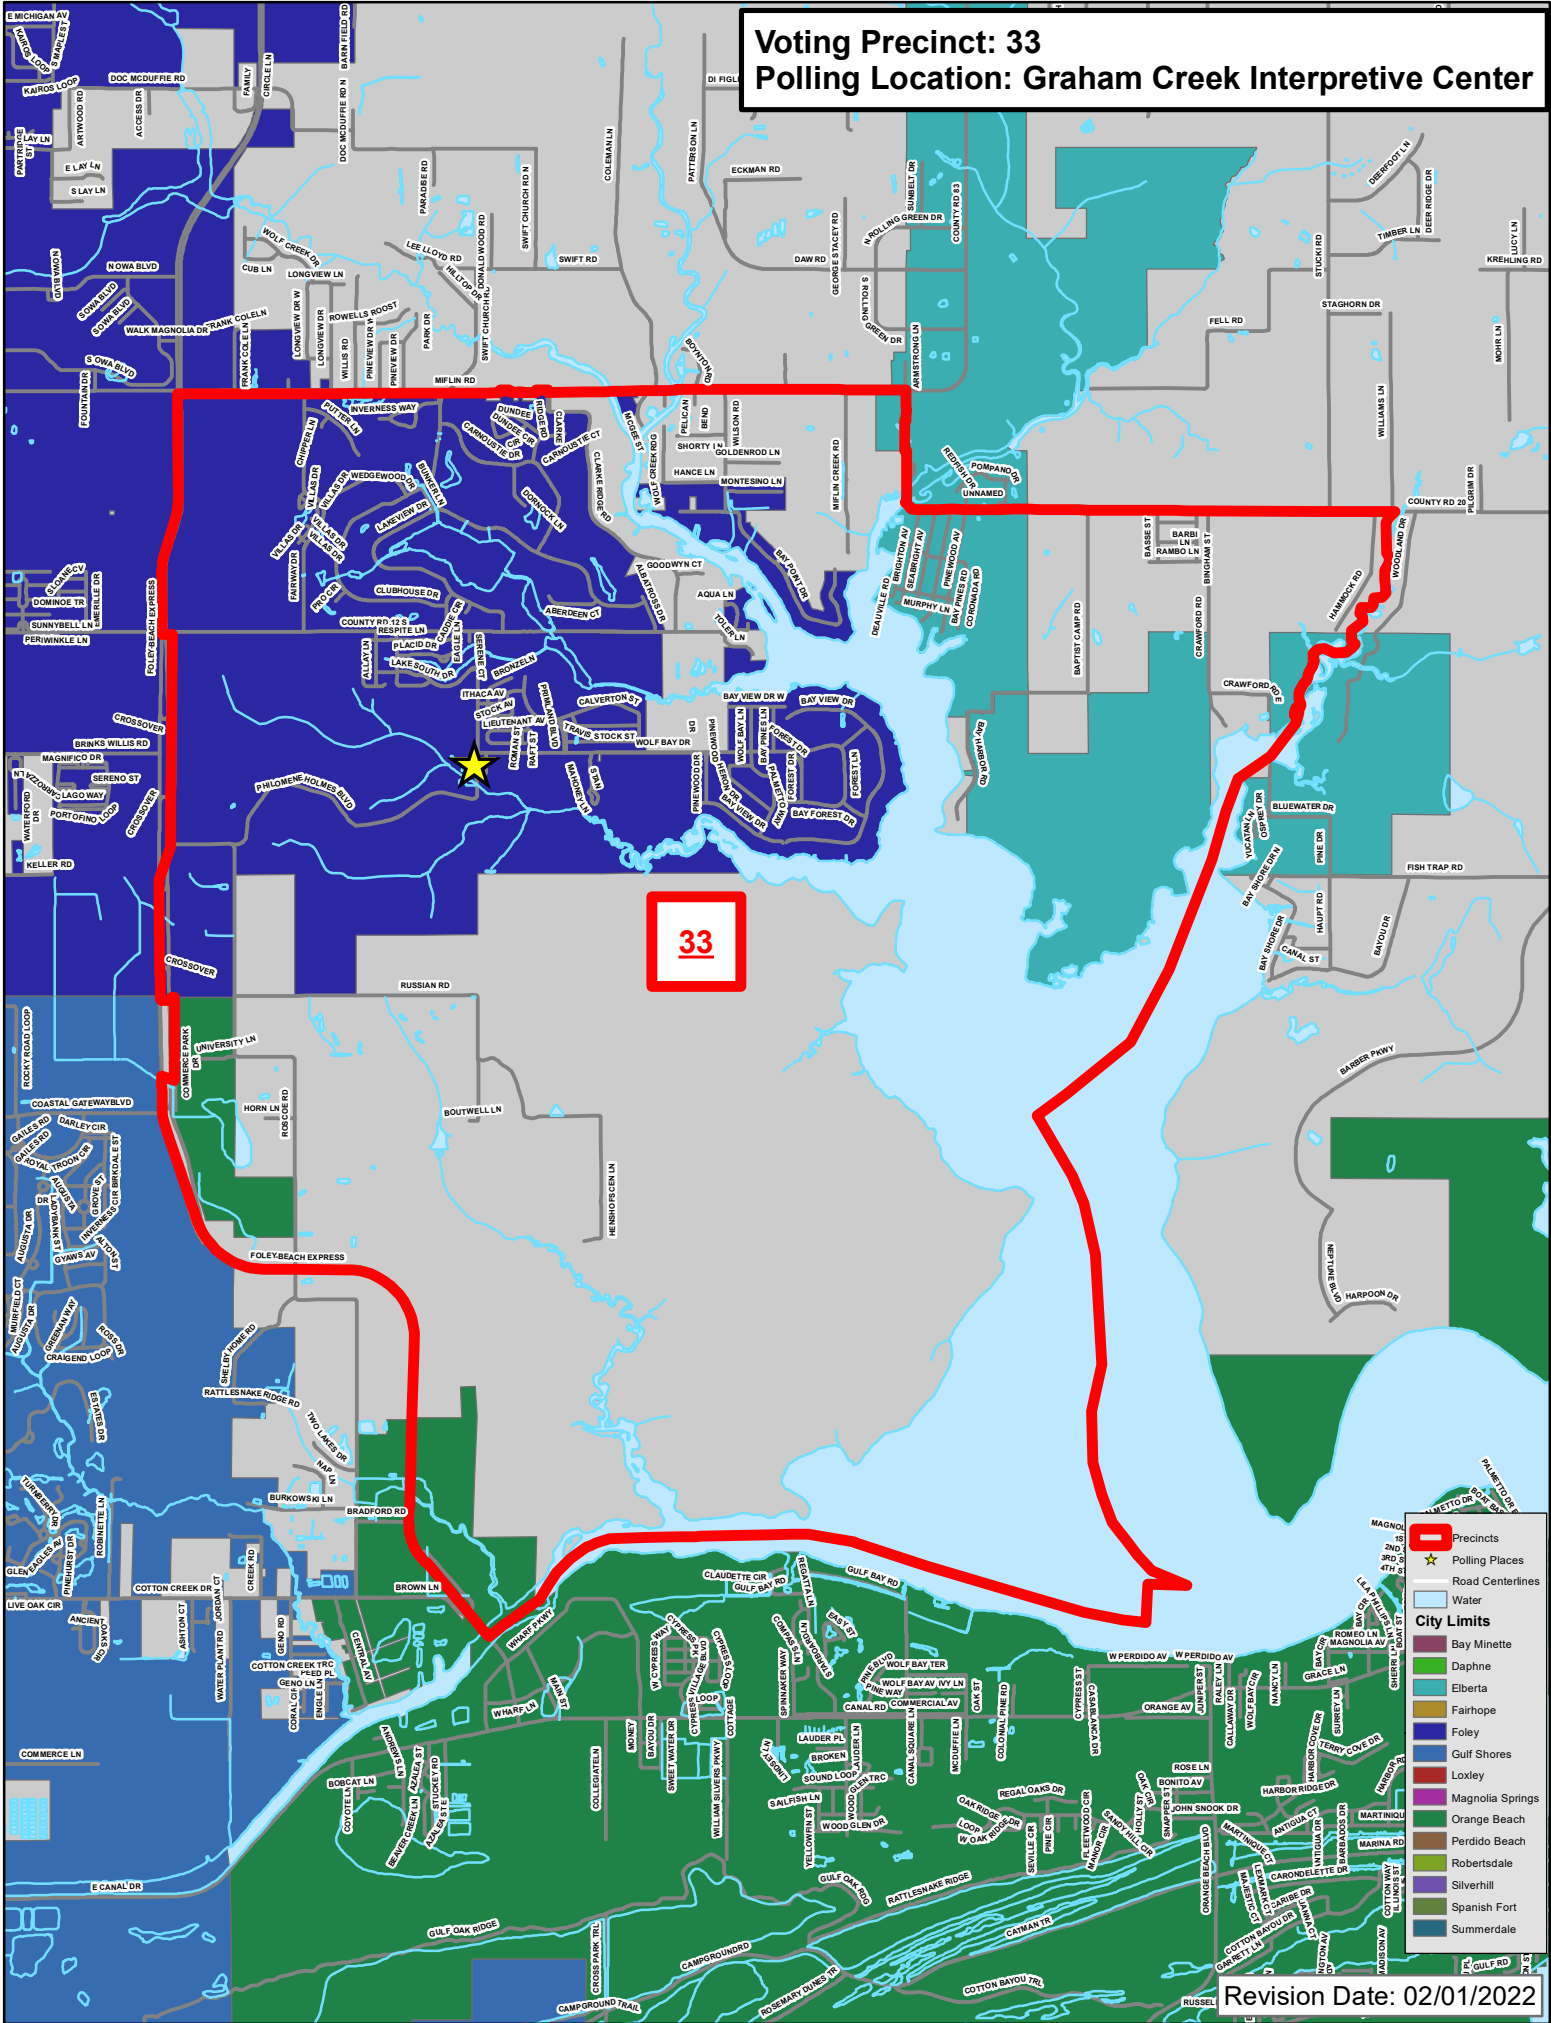

Voting Precinct: 33
Polling Location: Graham Creek Interpretive Center

33

- Precincts
- Polling Places
- Road Centerlines
- Water
- **City Limits**
- Bay Minette
- Daphne
- Elberta
- Fairhope
- Foley
- Gulf Shores
- Loxley
- Magnolia Springs
- Orange Beach
- Perdido Beach
- Robertsdale
- Silverhill
- Spanish Fort
- Summerdale

Revision Date: 02/01/2022