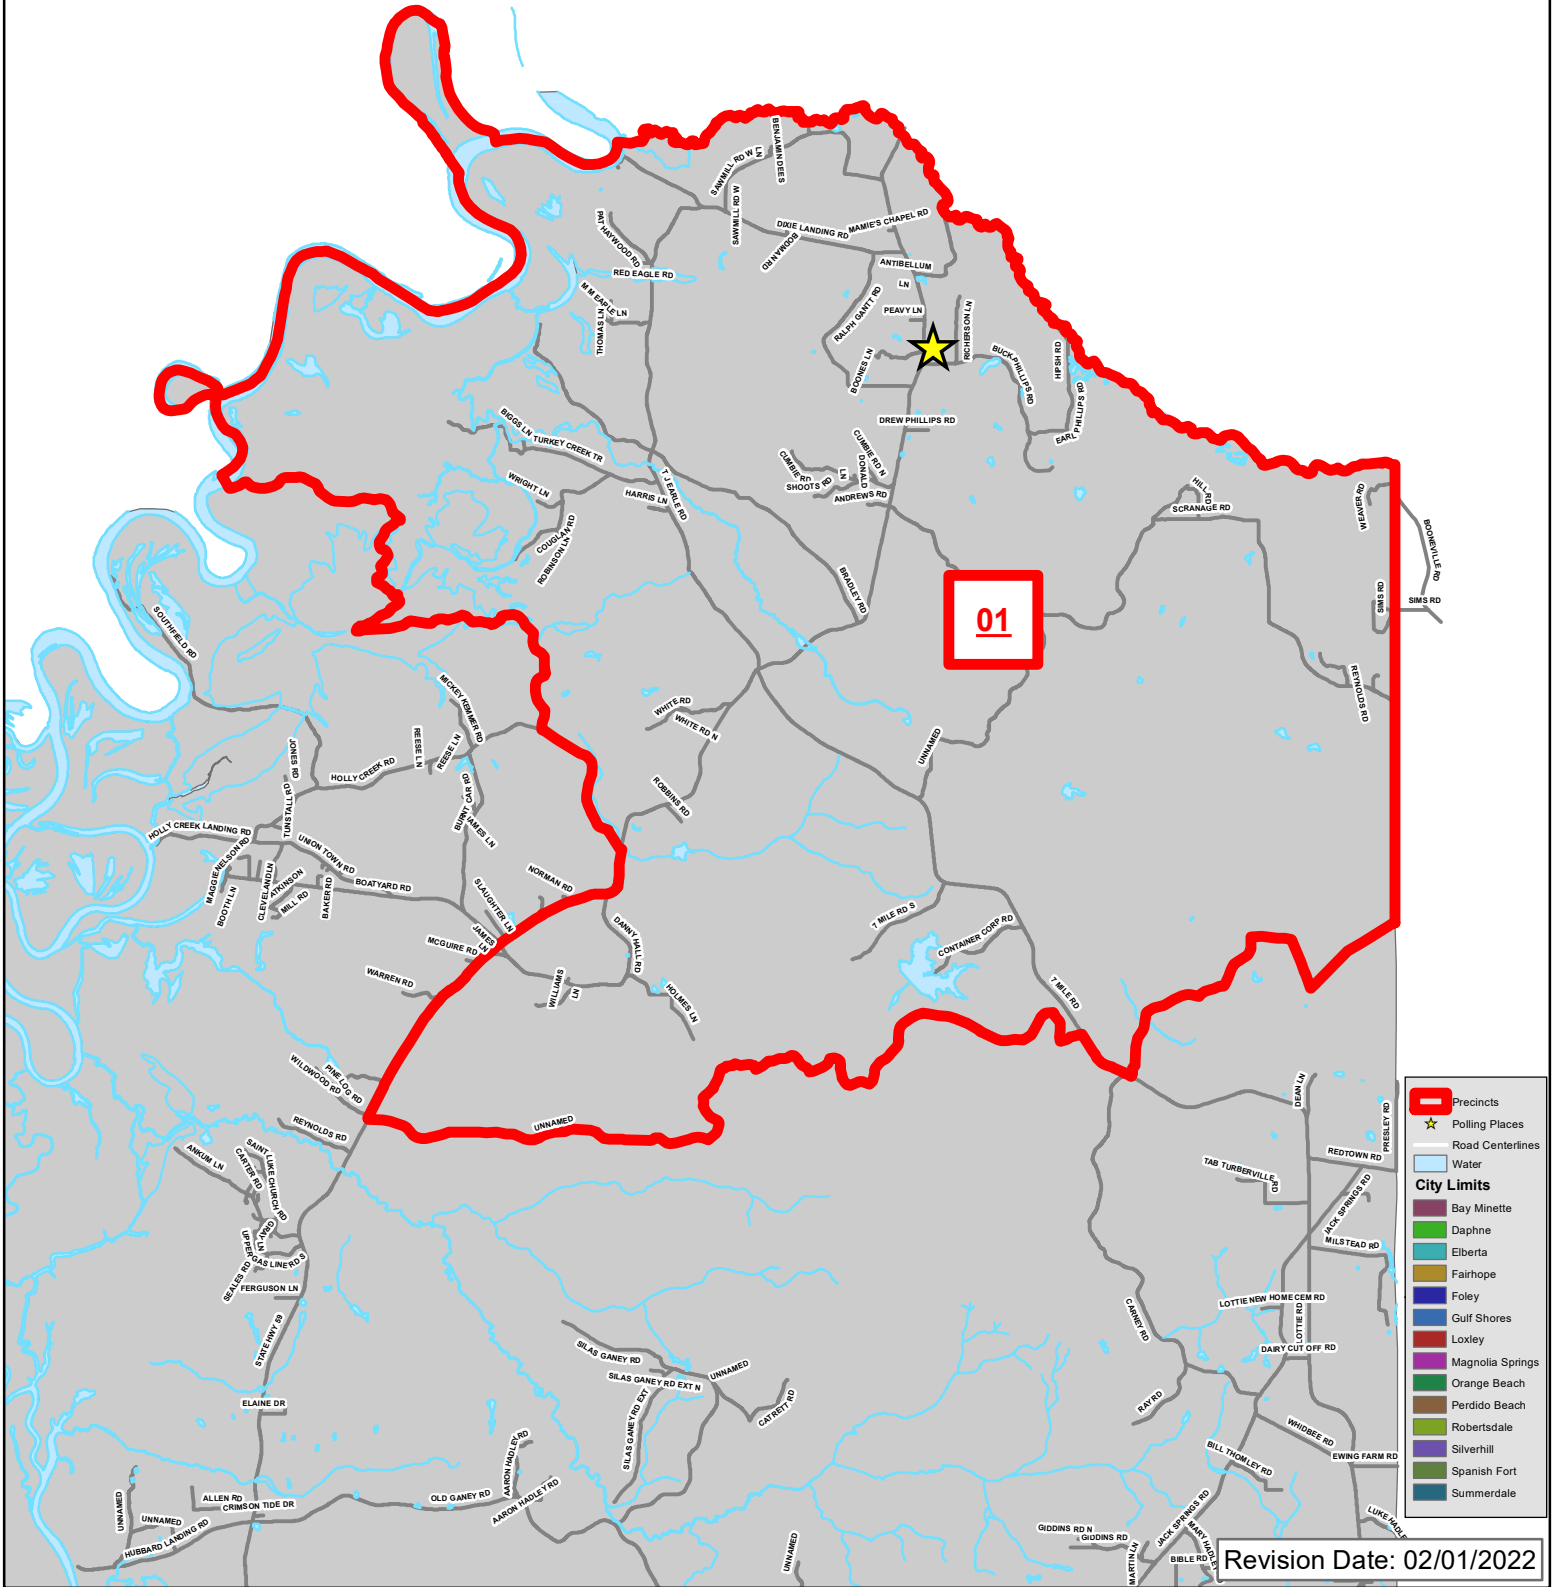

Voting Precinct: 1
Polling Location: Little River Volunteer Fire Department

Exhibit B
to
Resolution #2022-055

Revision Date: 02/01/2022