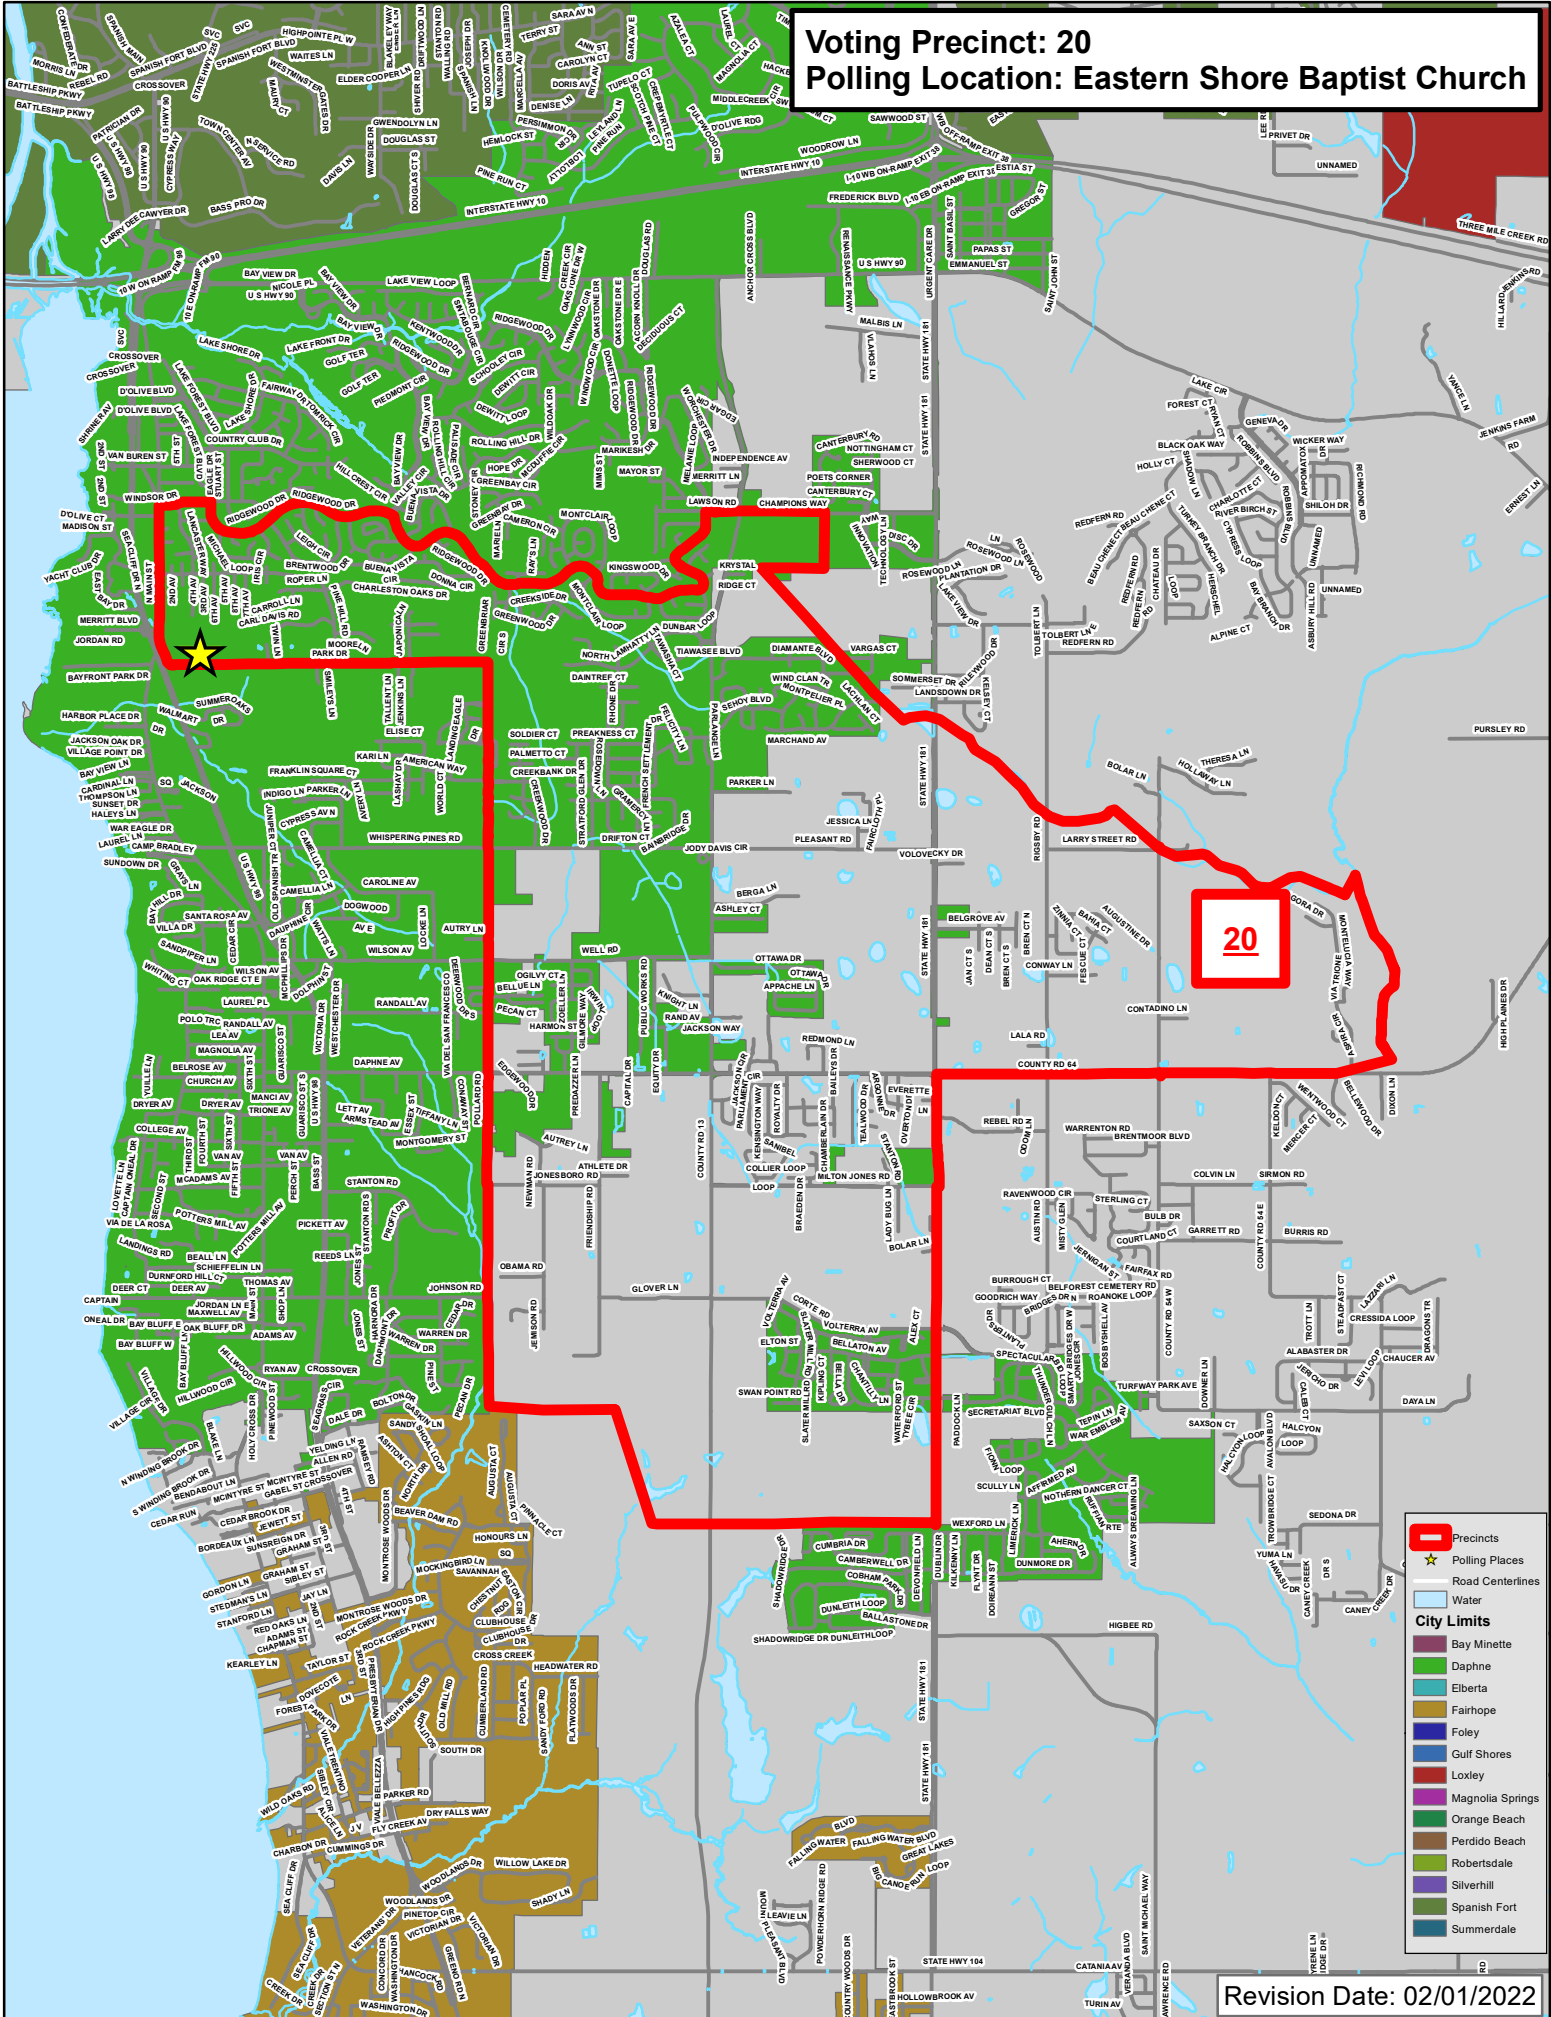

Voting Precinct: 20
Polling Location: Eastern Shore Baptist Church

20

1. Precincts
   - Polling Places
   - Road Centerlines
   - Water
2. **City Limits**
3. Bay Minette
   - Daphne
   - Elberta
   - Fairhope
   - Foley
   - Gulf Shores
   - Loxley
   - Magnolia Springs
   - Orange Beach
   - Perdido Beach
   - Robertsdale
   - Silverhill
   - Spanish Fort
   - Summerdale