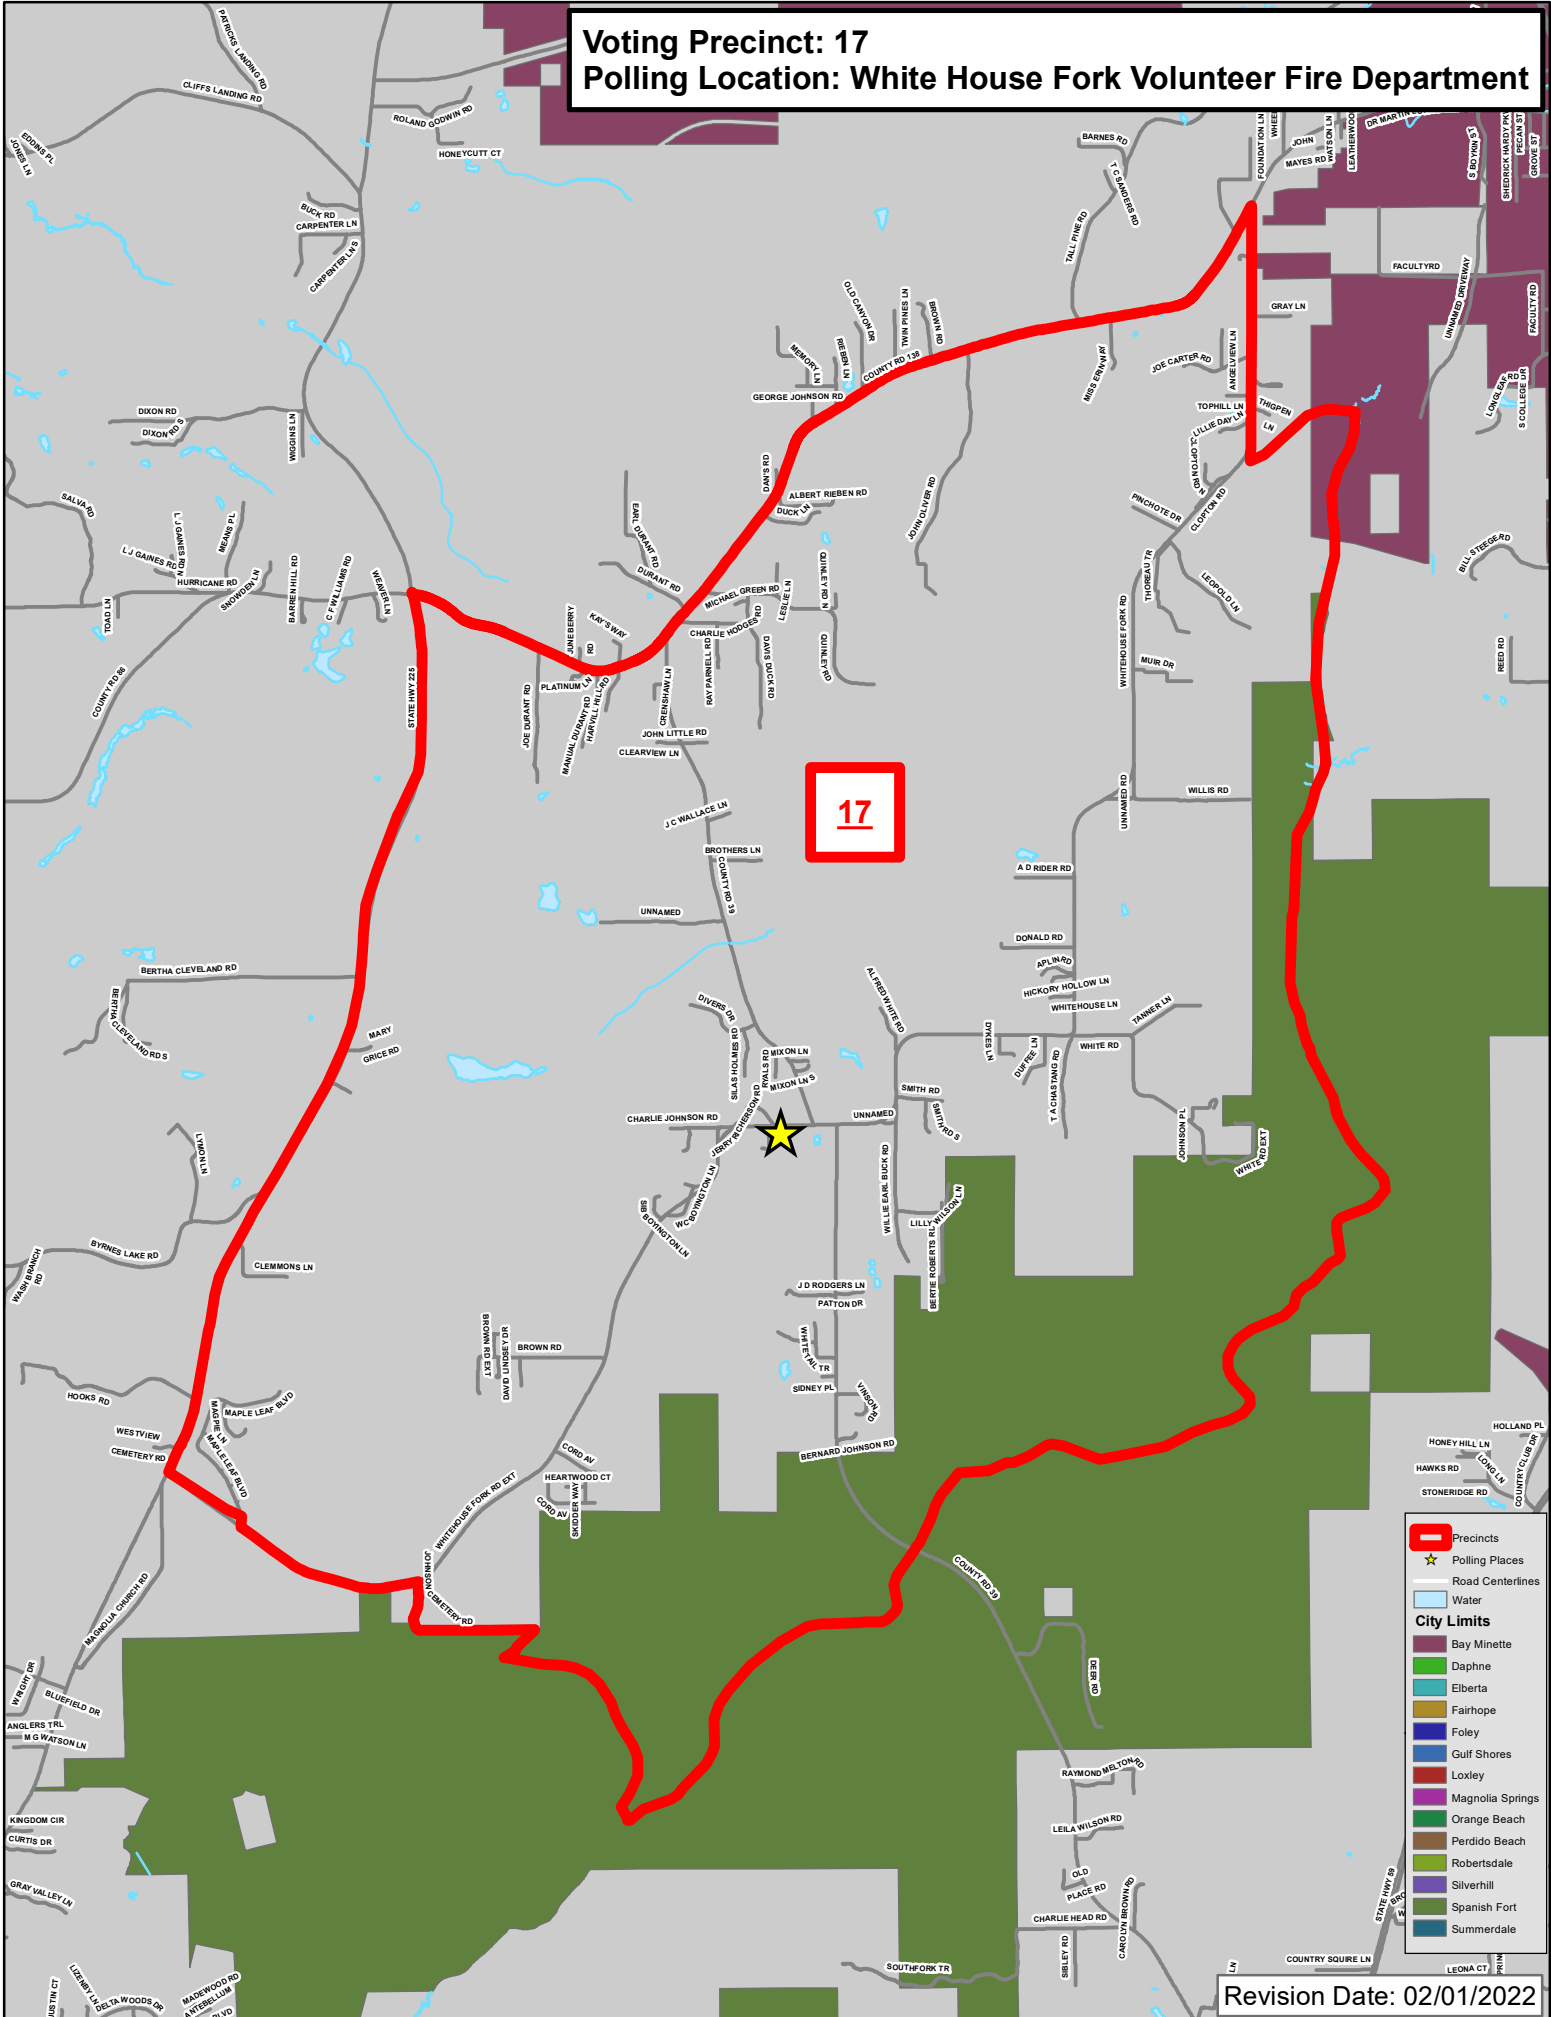

Revision Date: 02/01/2022

Voting Precinct: 17
Polling Location: White House Fork Volunteer Fire Department

- Precincts
- Polling Places
- Road Centerlines
- Water
- City Limits**
 - Bay Minette
 - Daphne
 - Elberta
 - Fairhope
 - Foley
 - Gulf Shores
 - Loxley
 - Magnolia Springs
 - Orange Beach
 - Perdido Beach
 - Robertsdale
 - Silverhill
 - Spanish Fort
 - Summerdale