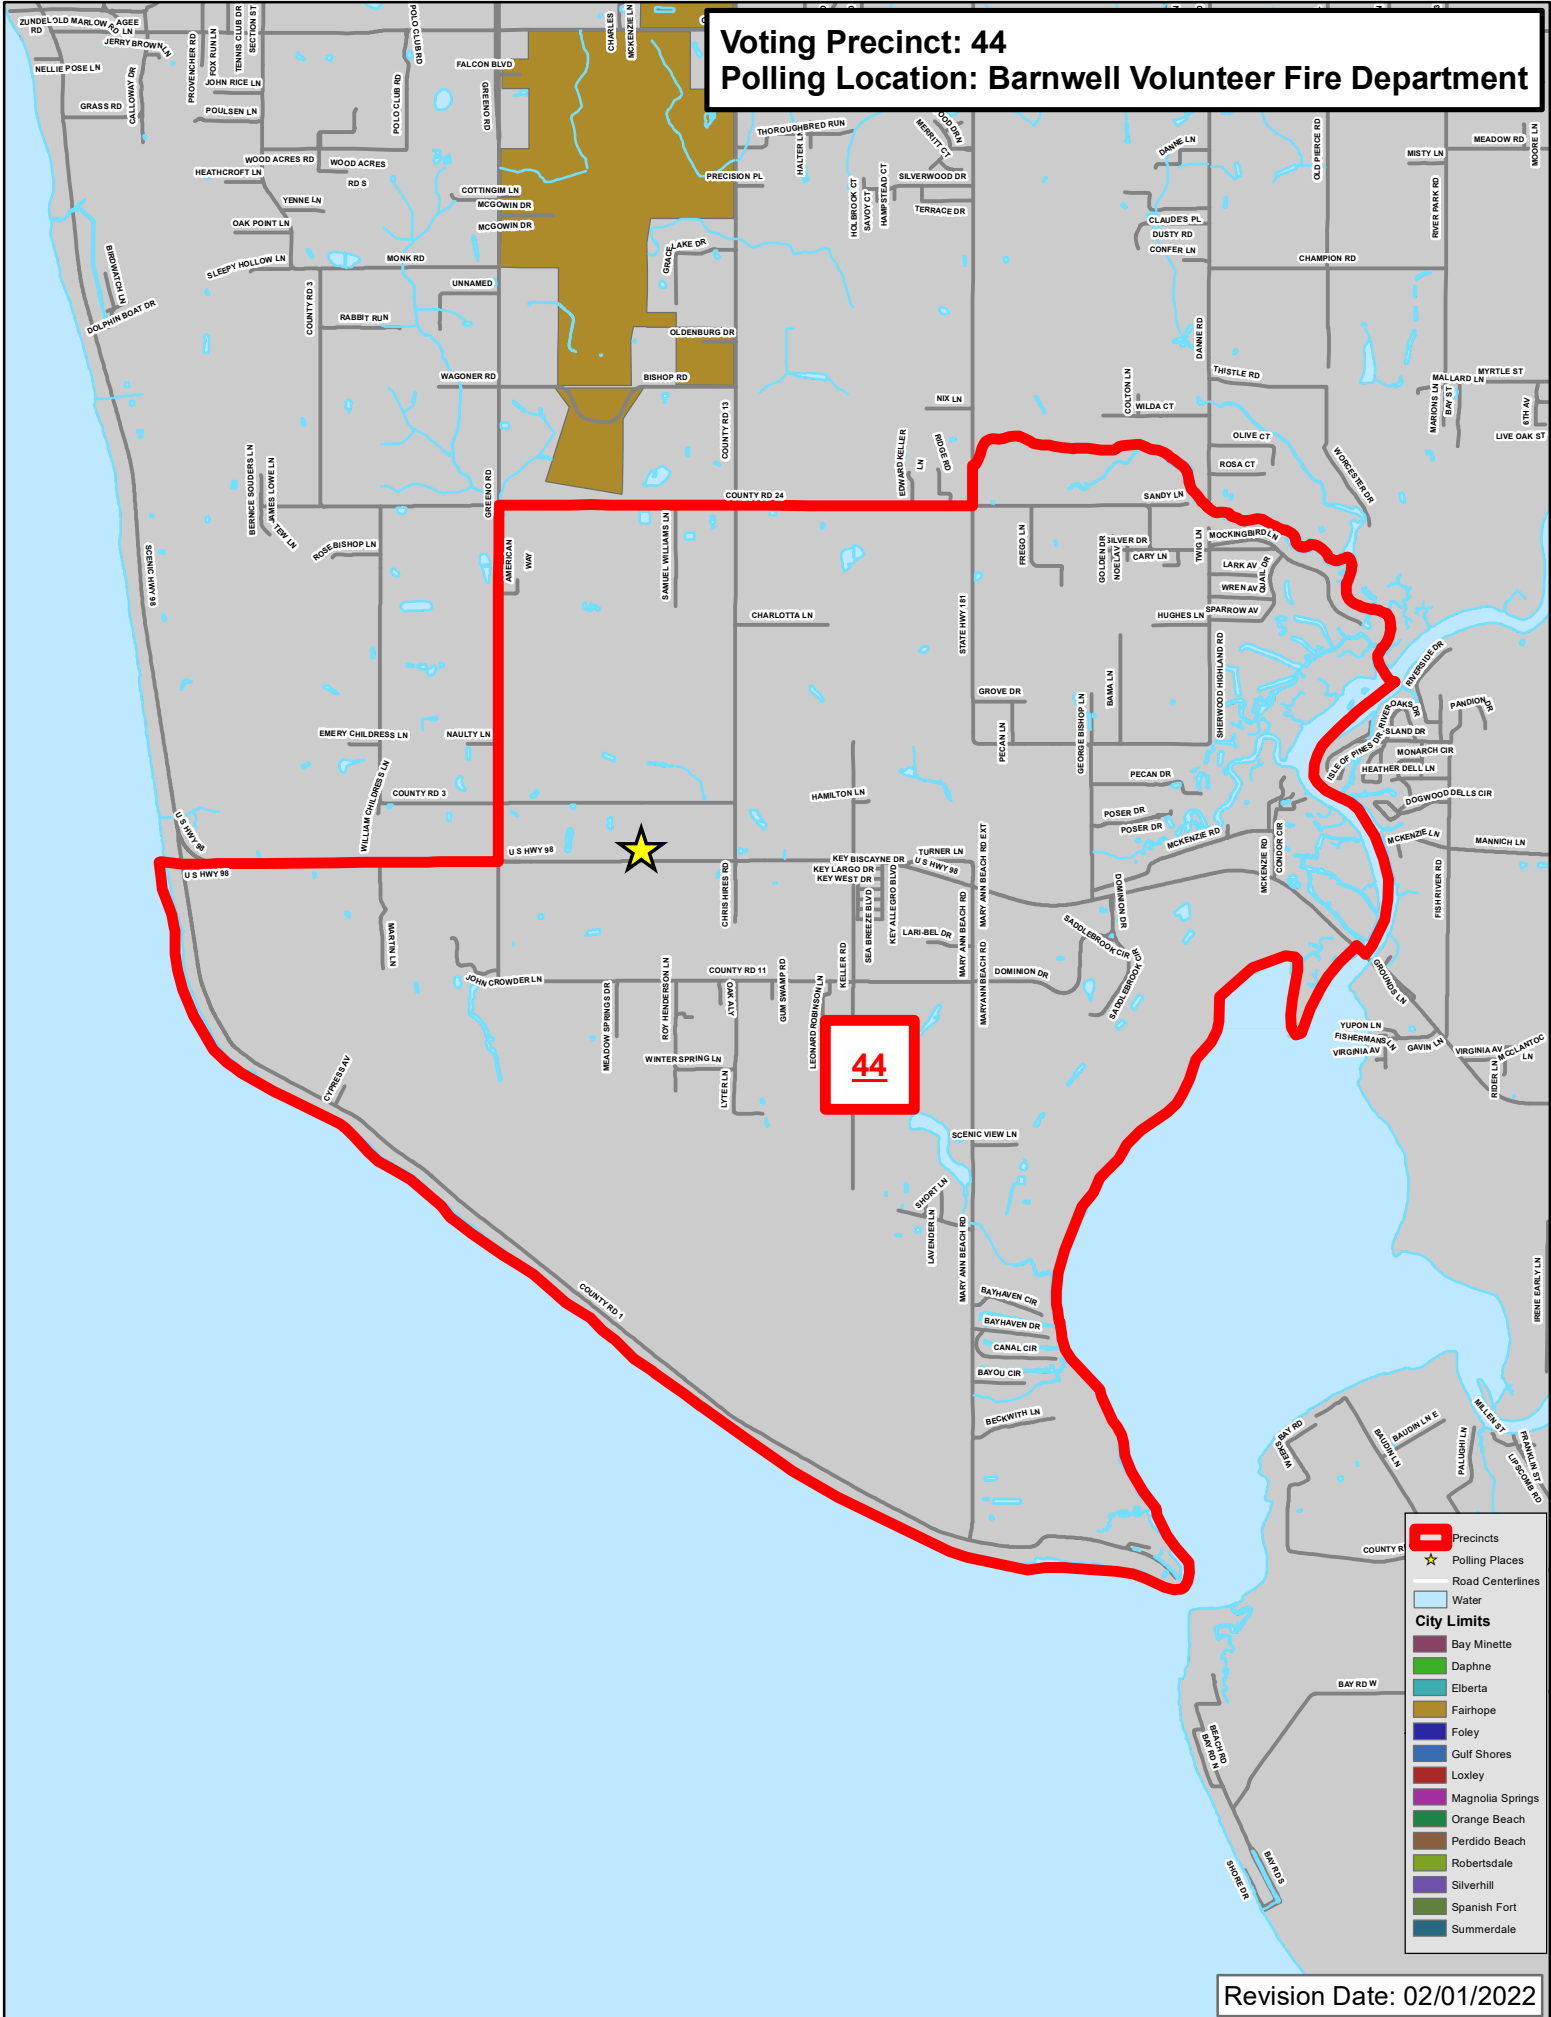

Voting Precinct: 44
Polling Location: Barnwell Volunteer Fire Department

44

- Precincts
- Polling Places
- Road Centerlines
- Water
- **City Limits**
- Bay Minette
- Daphne
- Elberta
- Fairhope
- Foley
- Gulf Shores
- Loxley
- Magnolia Springs
- Orange Beach
- Perdido Beach
- Robertsdale
- Silverhill
- Spanish Fort
- Summerdale