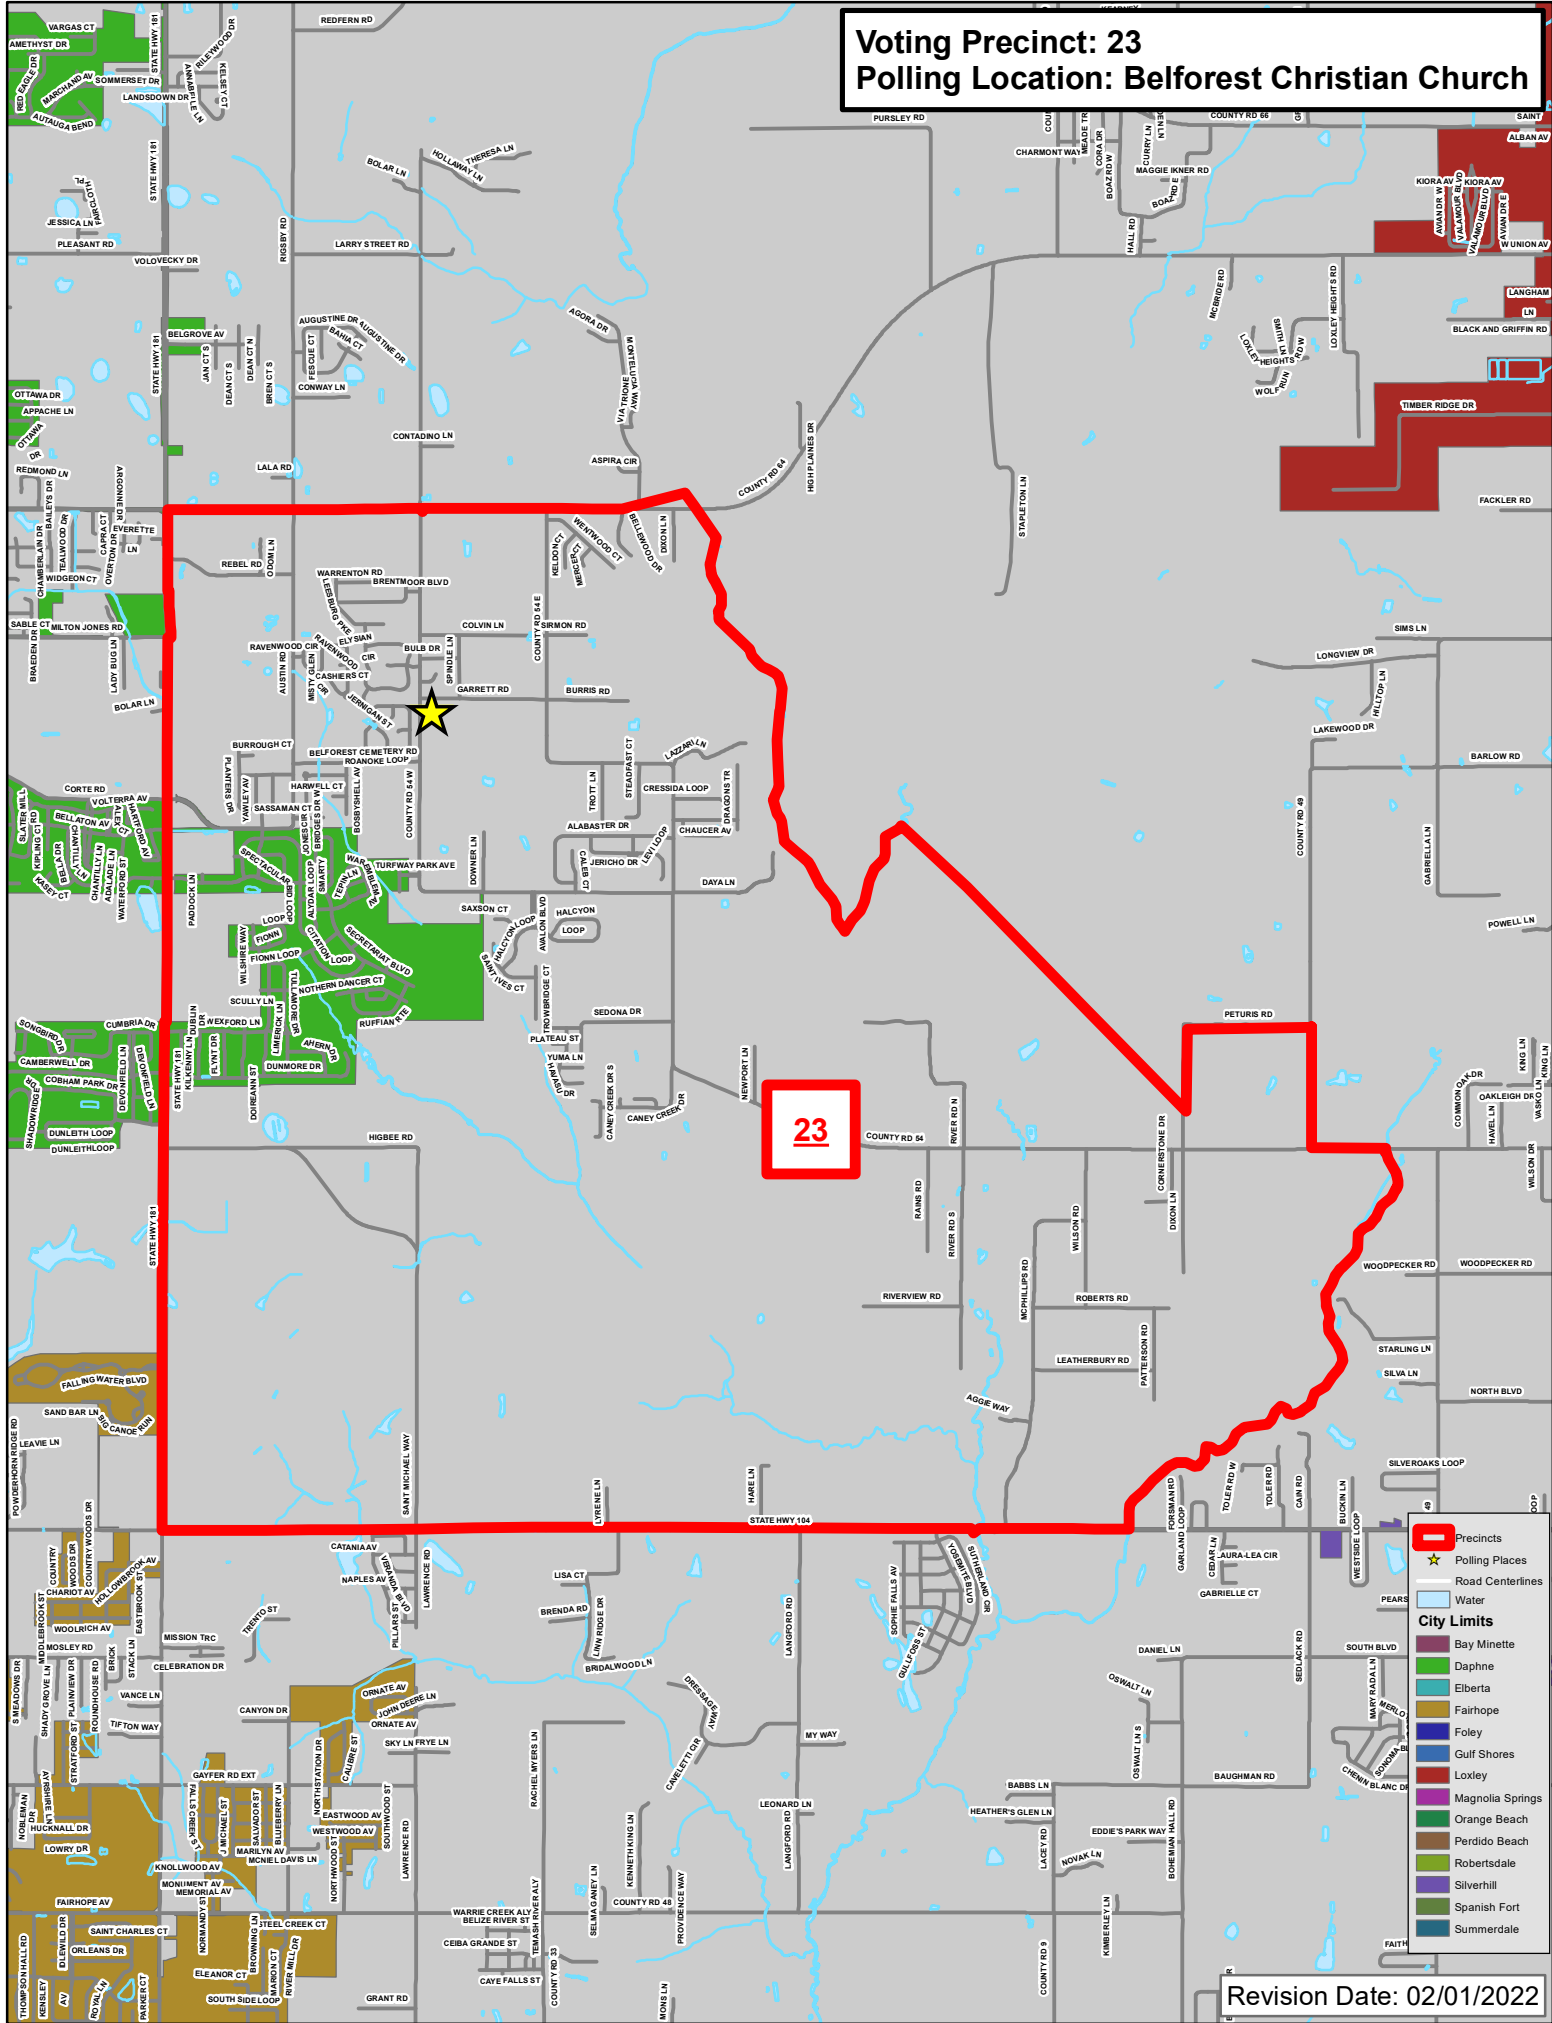

Revision Date: 02/01/2022

Voting Precinct: 23
Polling Location: Belforest Christian Church

23

- Precincts
- ★ Polling Places
- Road Centerlines
- Water
- City Limits**
- Bay Minette
- Daphne
- Elberta
- Fairhope
- Foley
- Gulf Shores
- Loxley
- Magnolia Springs
- Orange Beach
- Perdido Beach
- Robertsdale
- Silverhill
- Spanish Fort
- Summerdale