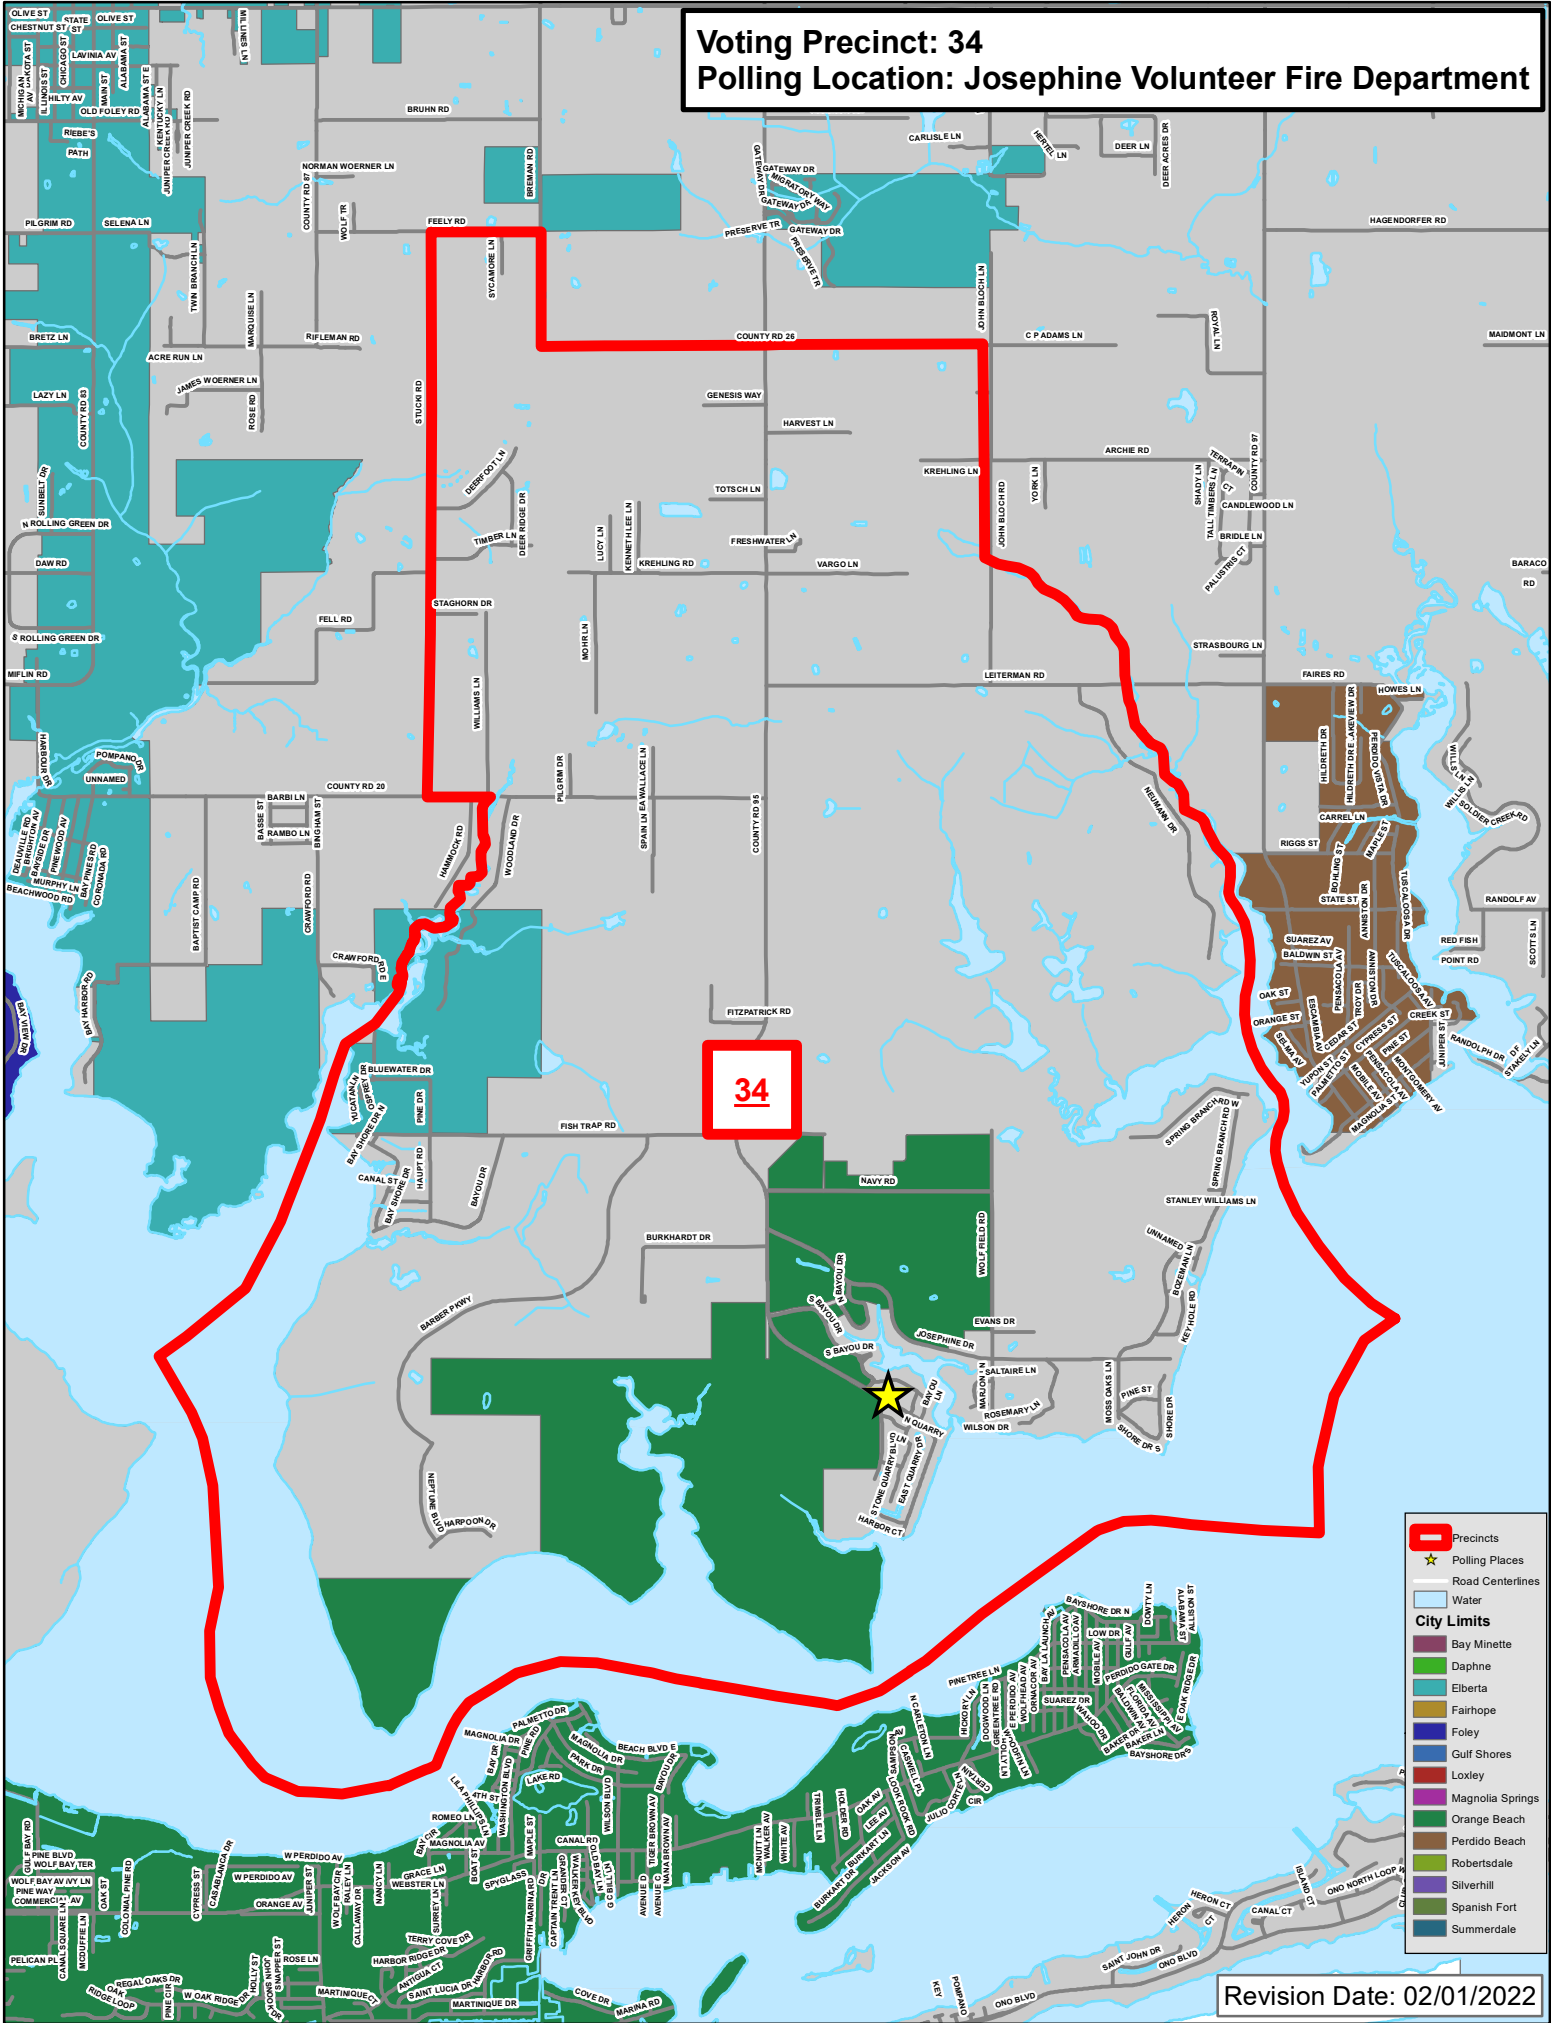

Voting Precinct: 34
Polling Location: Josephine Volunteer Fire Department

- Precincts
- Polling Places
- Road Centerlines
- Water

City Limits

- Bay Minette
- Daphne
- Elberta
- Fairhope
- Foley
- Gulf Shores
- Loxley
- Magnolia Springs
- Orange Beach
- Perdido Beach
- Robertsdale
- Silverhill
- Spanish Fort
- Summerdale

Revision Date: 02/01/2022