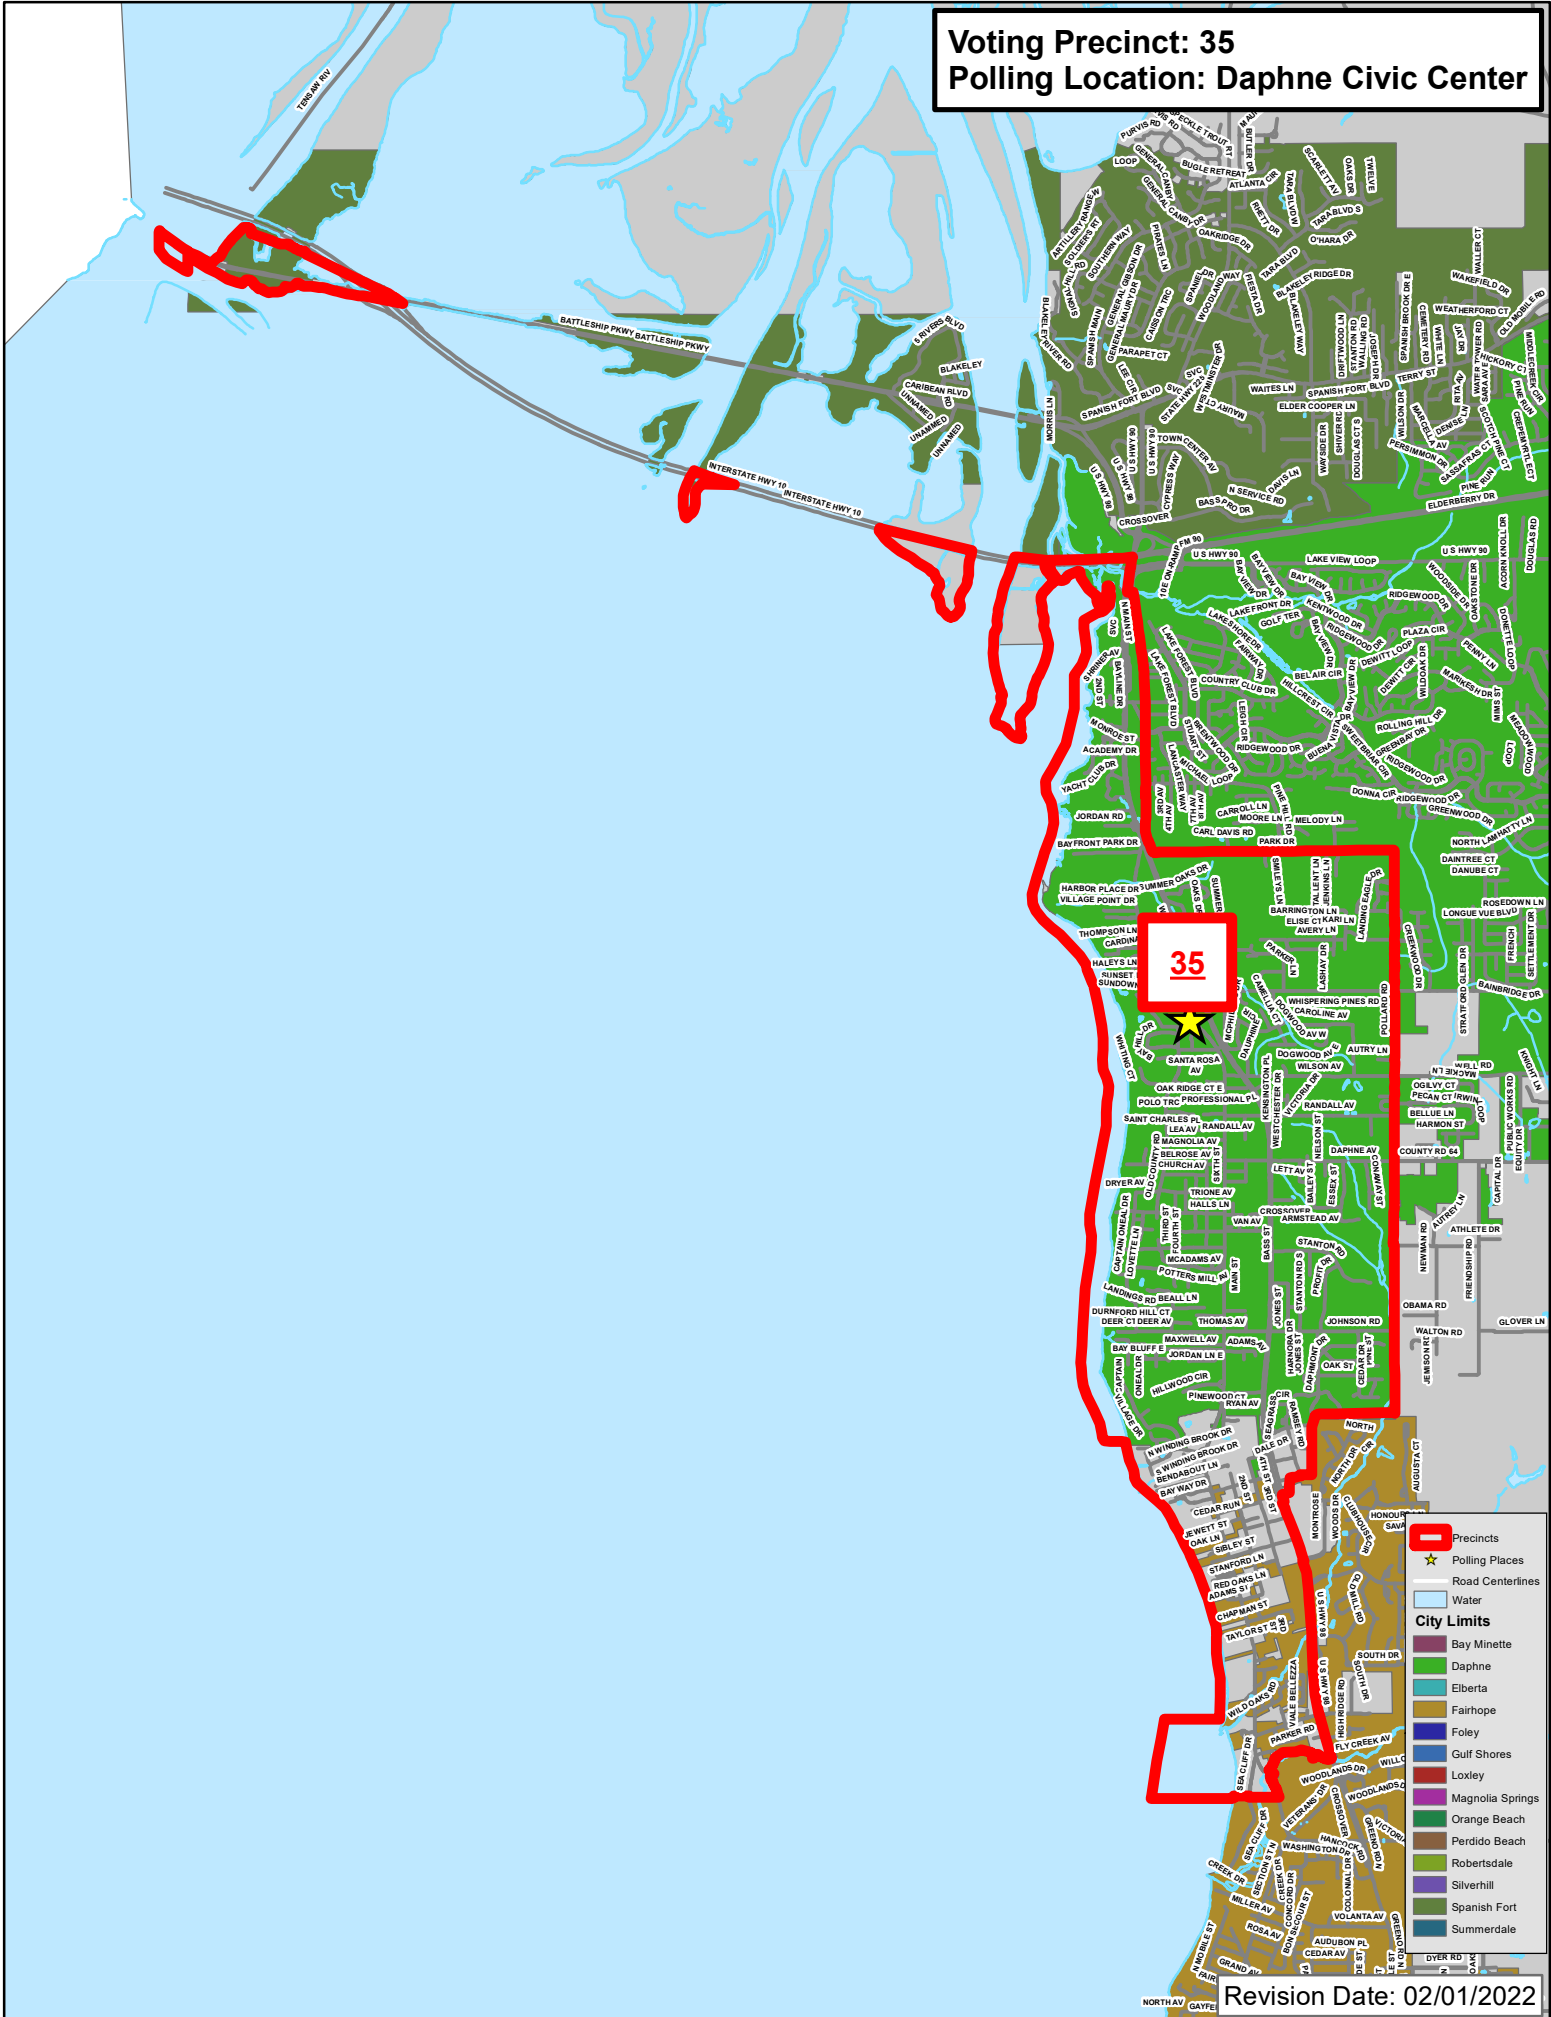

Voting Precinct: 35
Polling Location: Daphne Civic Center