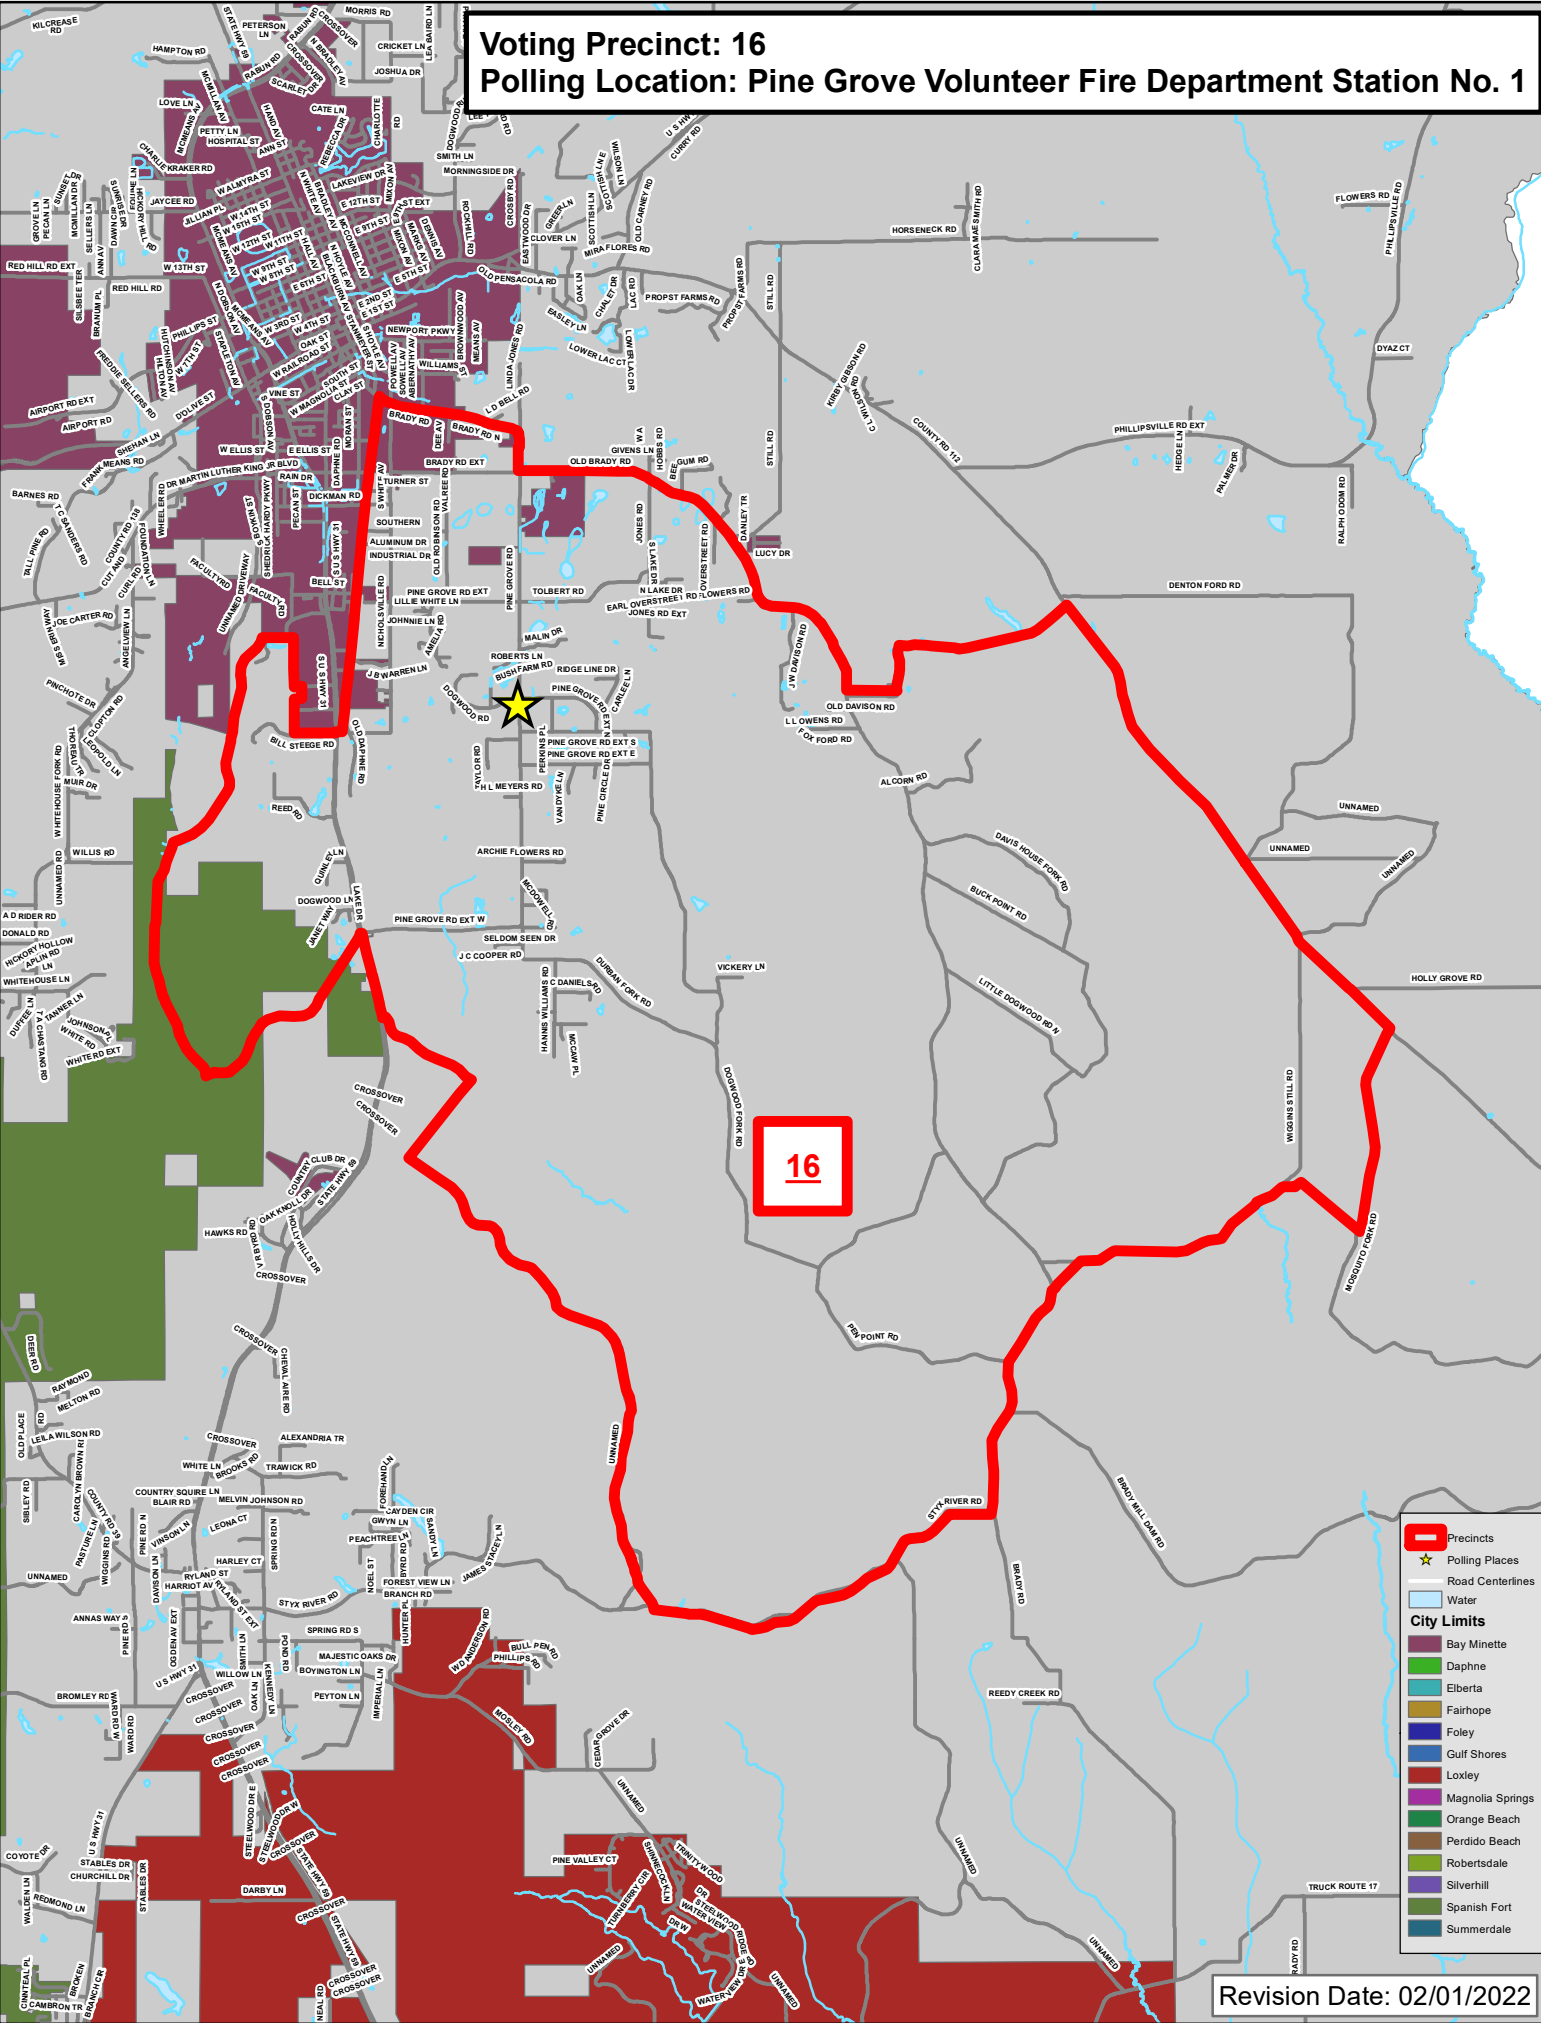

Voting Precinct: 16

Polling Location: Pine Grove Volunteer Fire Department Station No. 1

- Precincts
- Polling Places
- Road Centerlines
- Water
- **City Limits**
  - Bay Minette
  - Daphne
  - Elberta
  - Fairhope
  - Foley
  - Gulf Shores
  - Loxley
  - Magnolia Springs
  - Orange Beach
  - Perdido Beach
  - Robertsdale
  - Silverhill
  - Spanish Fort
  - Summerdale

Revision Date: 02/01/2022