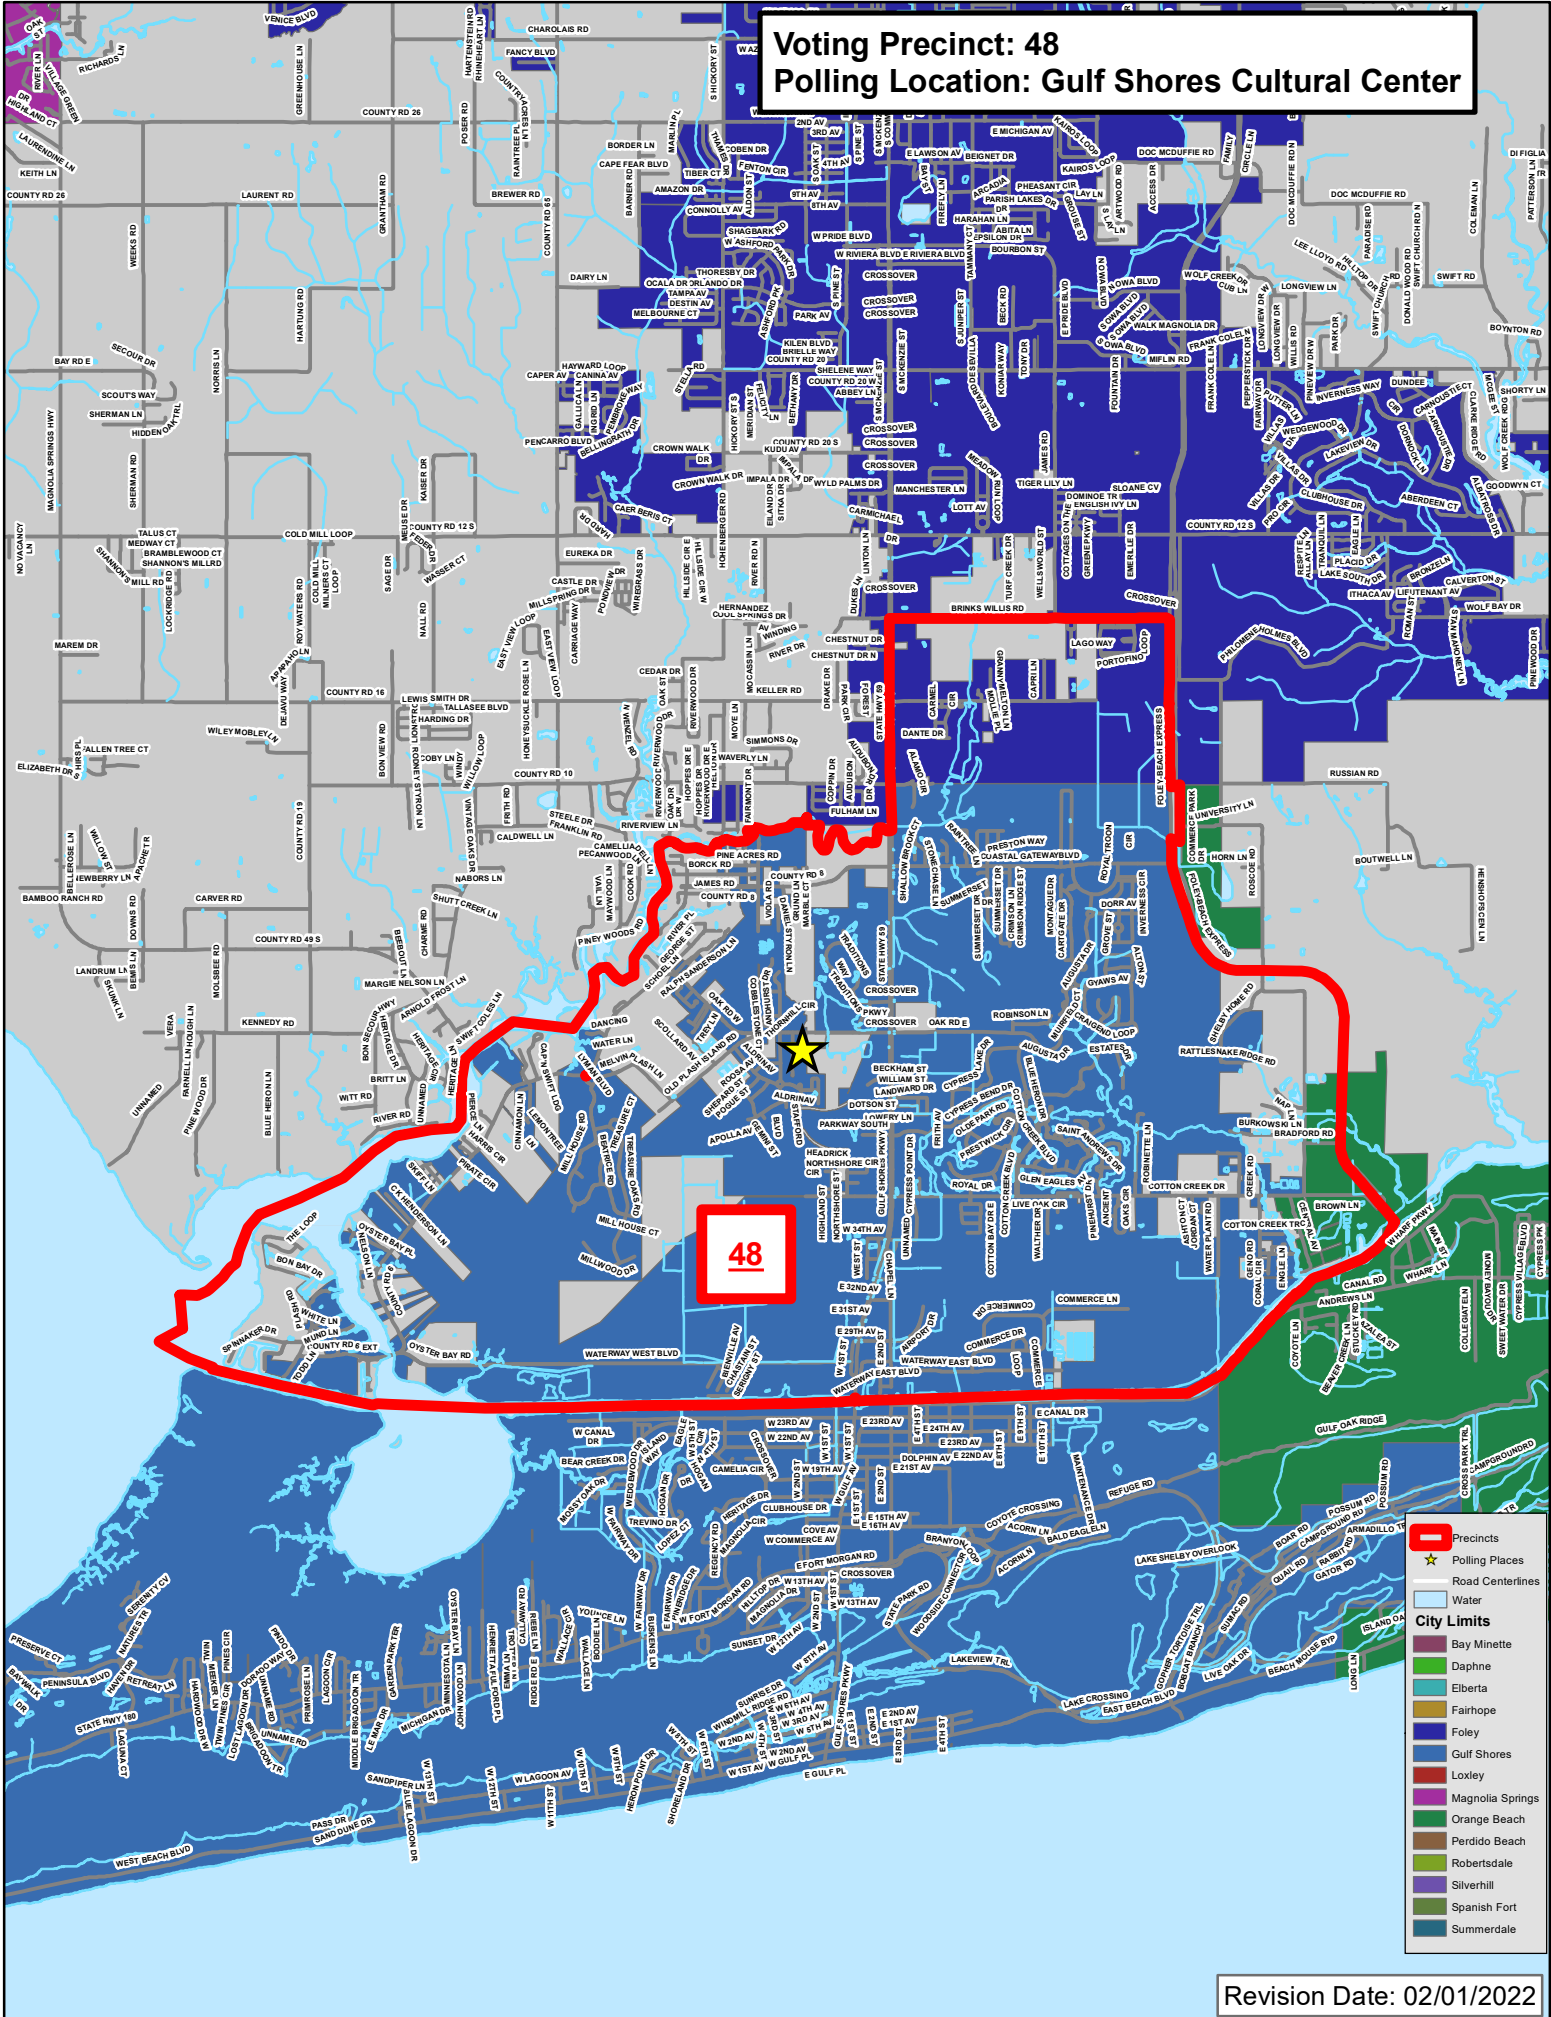

Voting Precinct: 48
Polling Location: Gulf Shores Cultural Center

48

- Precincts
- ★ Polling Places
- Road Centerlines
- Water
- City Limits**
- Bay Minette
- Daphne
- Elberta
- Fairhope
- Foley
- Gulf Shores
- Loxley
- Magnolia Springs
- Orange Beach
- Perdido Beach
- Robertsdale
- Silverhill
- Spanish Fort
- Summerdale