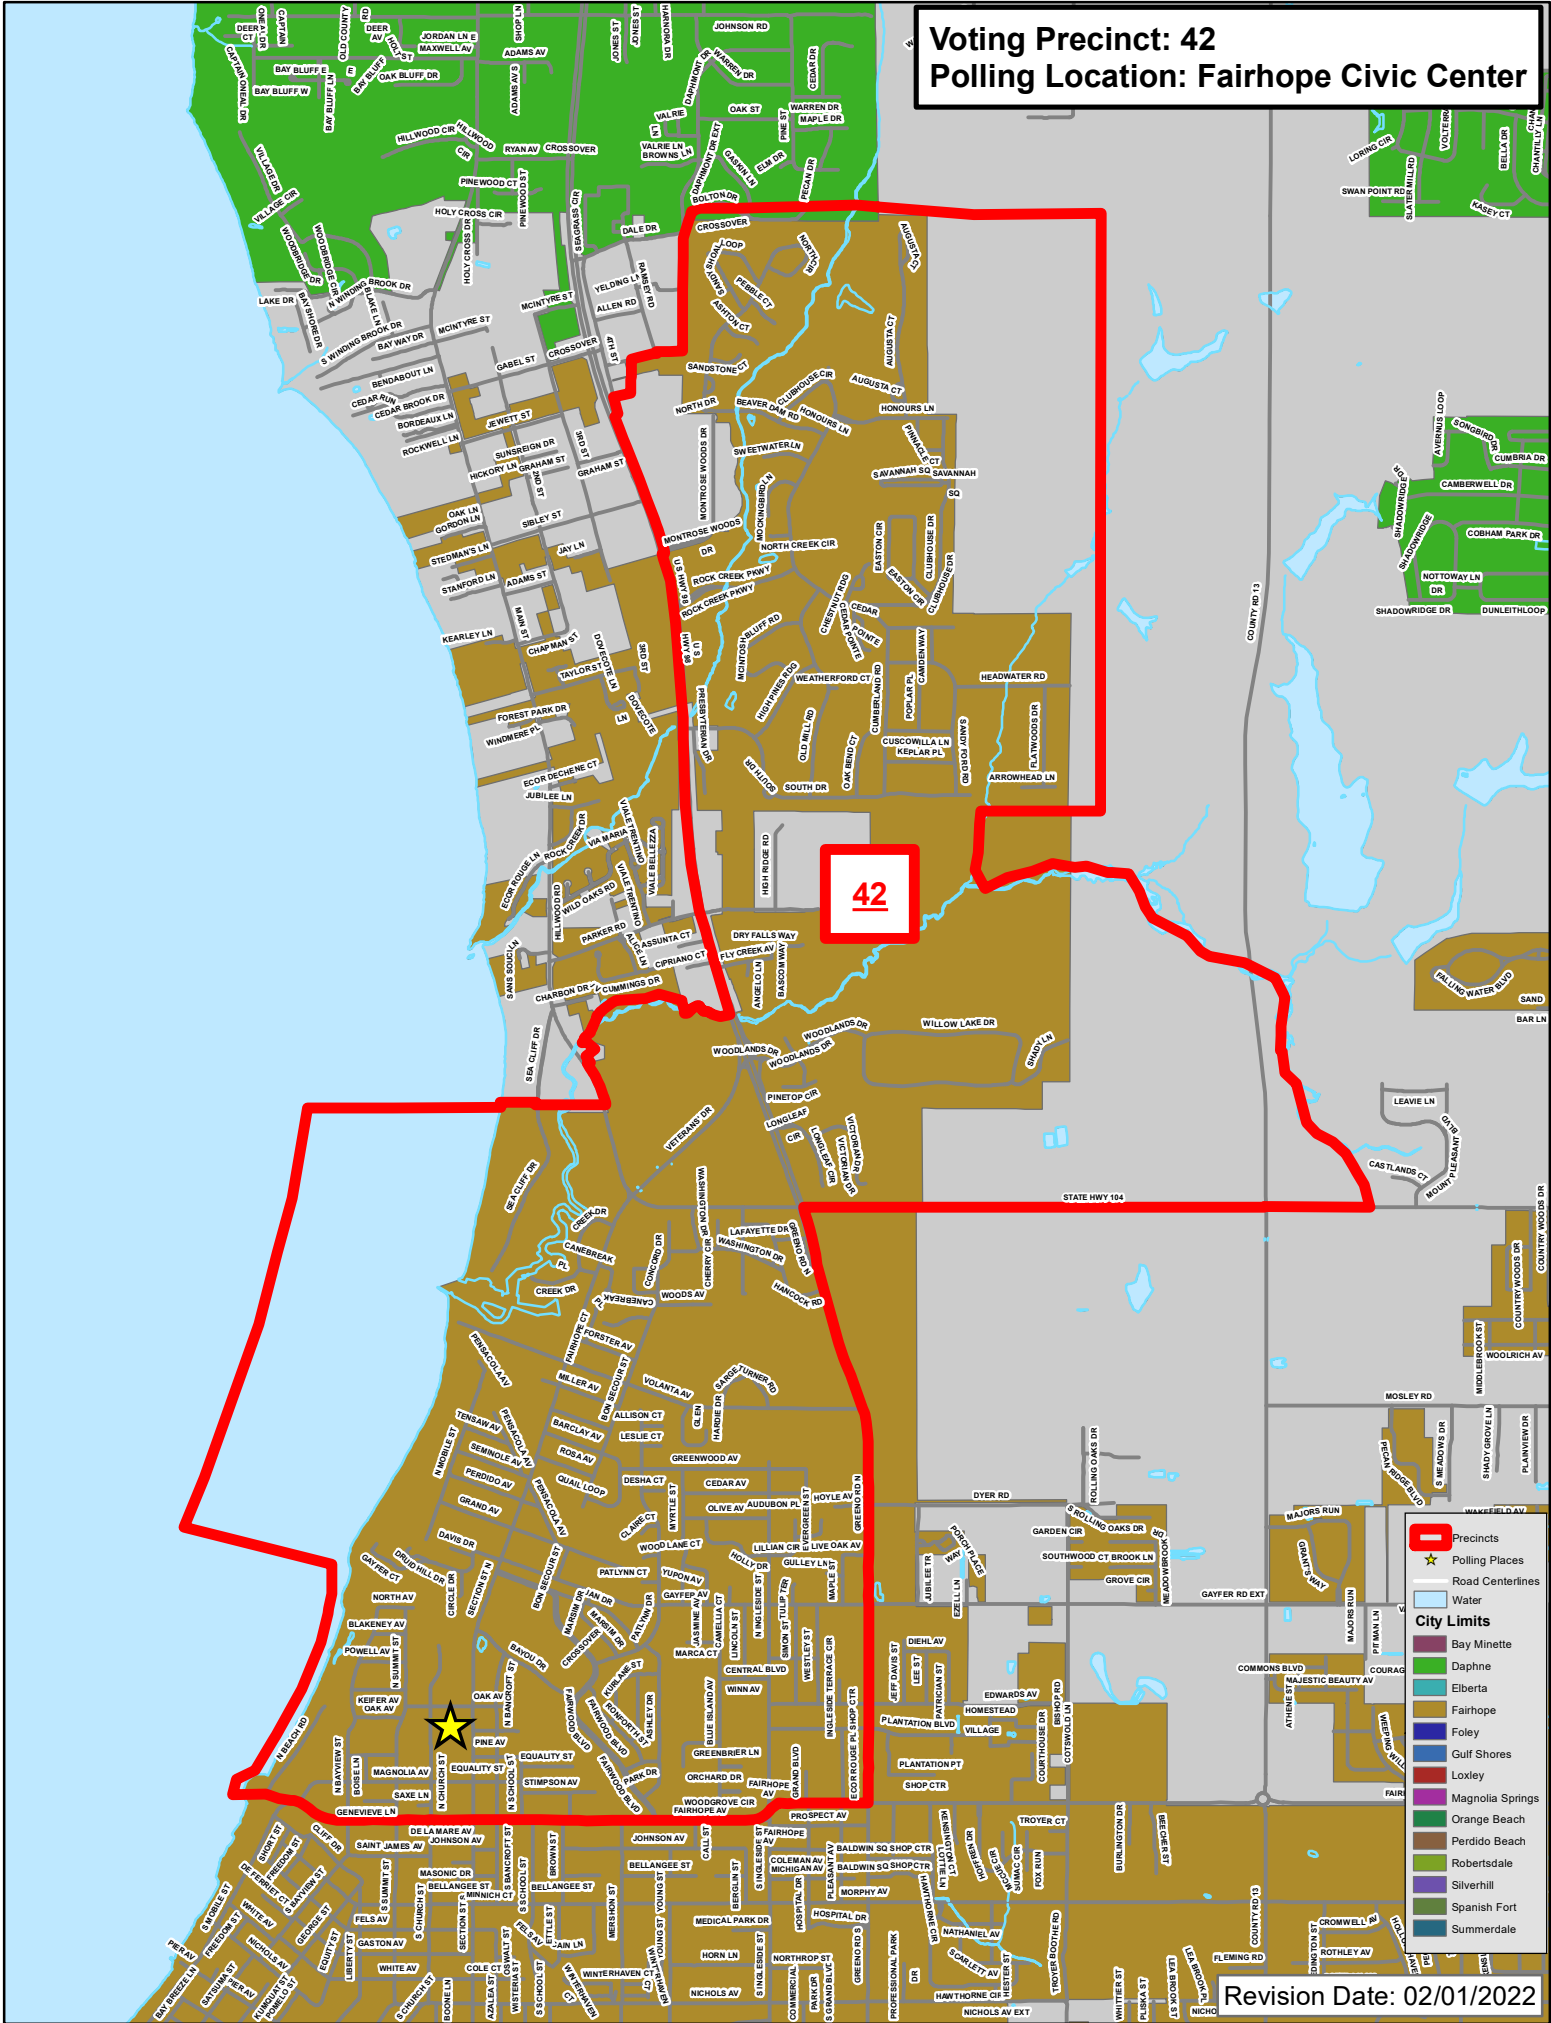

Voting Precinct: 42
Polling Location: Fairhope Civic Center

Legend

- Precincts
- ★ Polling Places
- Road Centerlines
- Water

City Limits

- Bay Minette
- Daphne
- Elberta
- Fairhope
- Foley
- Gulf Shores
- Loxley
- Magnolia Springs
- Orange Beach
- Perdido Beach
- Robertsdale
- Silverhill
- Spanish Fort
- Summerdale

Revision Date: 02/01/2022