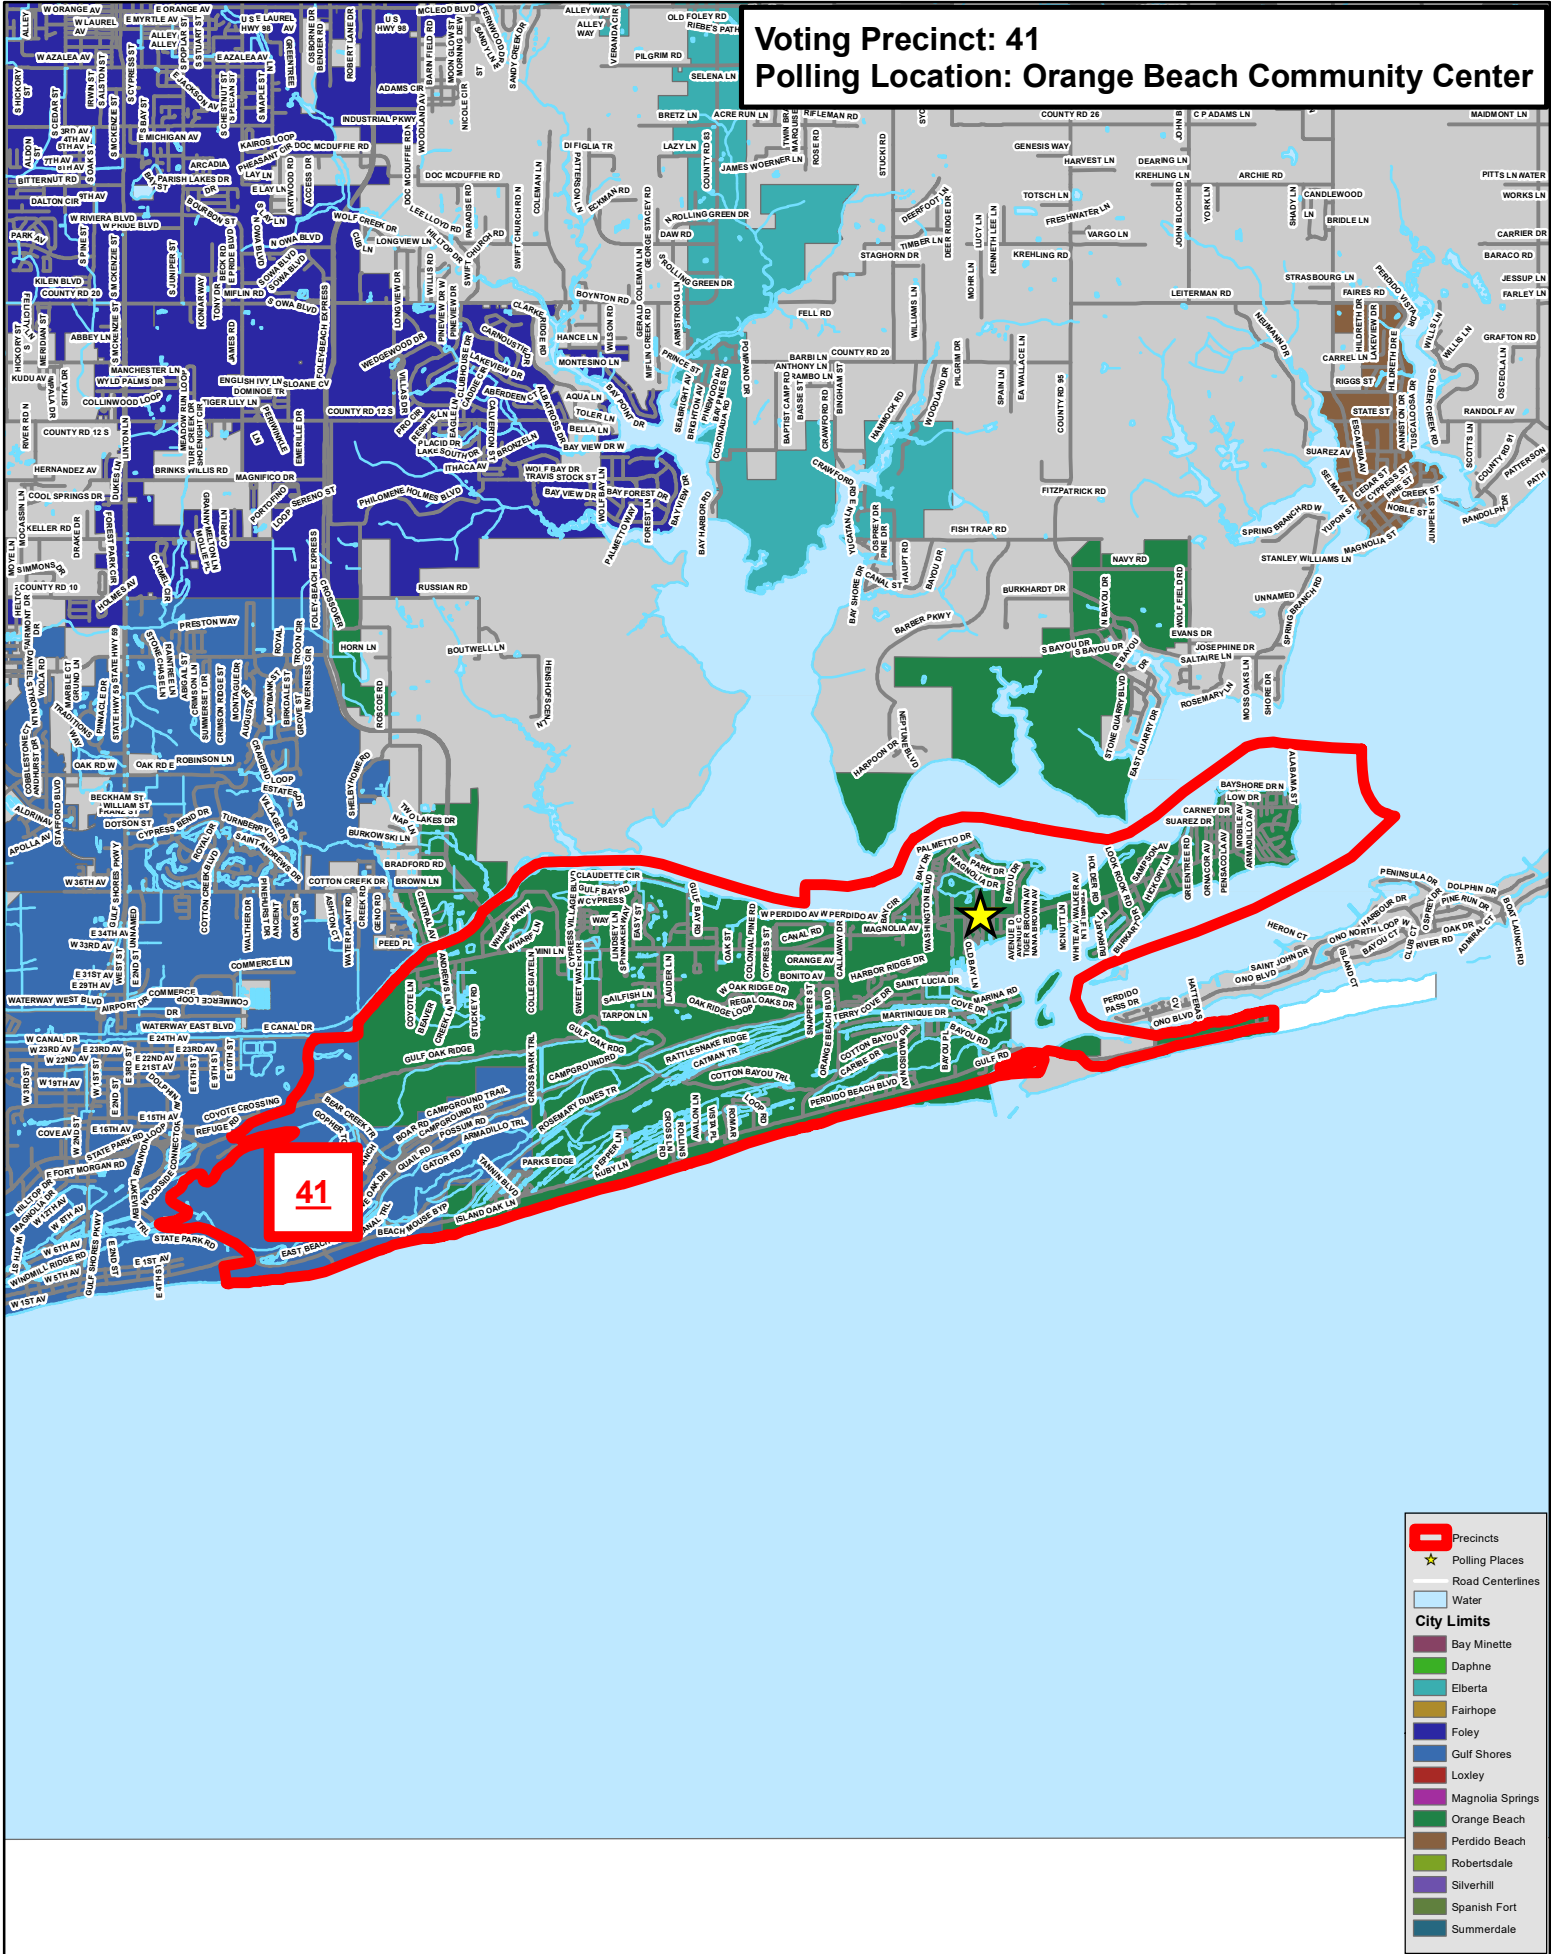

Voting Precinct: 41

Polling Location: Orange Beach Community Center

41

- Precincts
- Polling Places
- Road Centerlines
- Water
- **City Limits**
- Bay Minette
- Daphne
- Elberta
- Fairhope
- Foley
- Gulf Shores
- Loxley
- Magnolia Springs
- Orange Beach
- Perdido Beach
- Robertsdale
- Silverhill
- Spanish Fort
- Summerdale