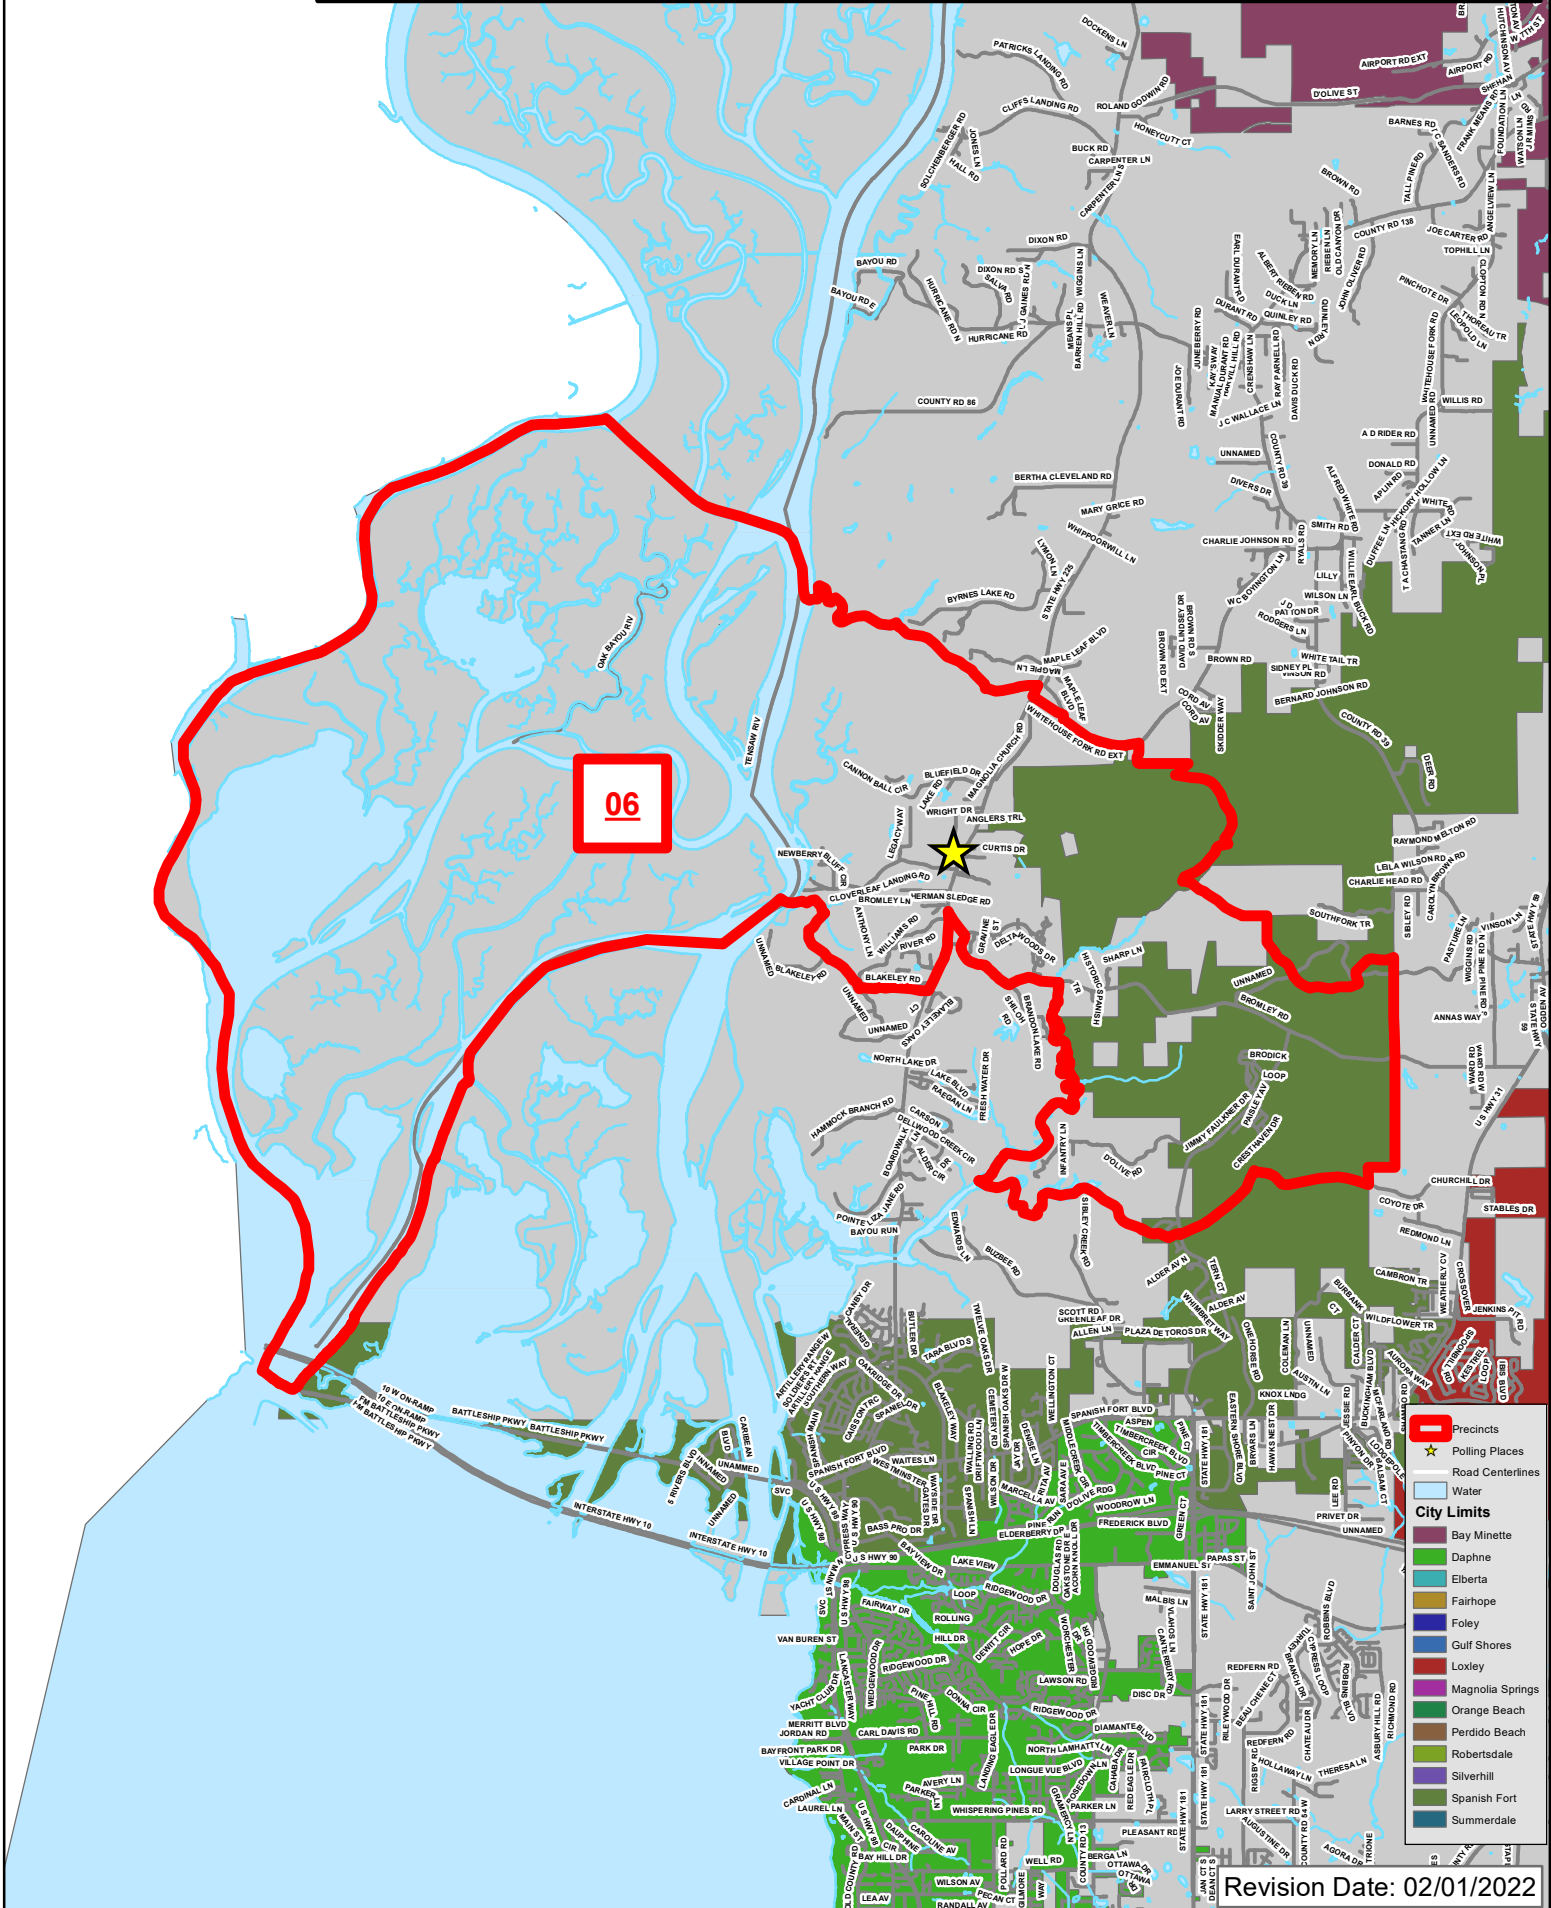

Voting Precinct: 6
Polling Location: Bromley Substation ★ **Crossroads Volunteer Fire Department**

06

- █ Precincts
- ★ Polling Places
- █ Road Centerlines
- █ Water
- **City Limits**
- █ Bay Minette
- █ Daphne
- █ Elberta
- █ Fairhope
- █ Foley
- █ Gulf Shores
- █ Loxley
- █ Magnolia Springs
- █ Orange Beach
- █ Perdido Beach
- █ Robertsdale
- █ Silverhill
- █ Spanish Fort
- █ Summerdale