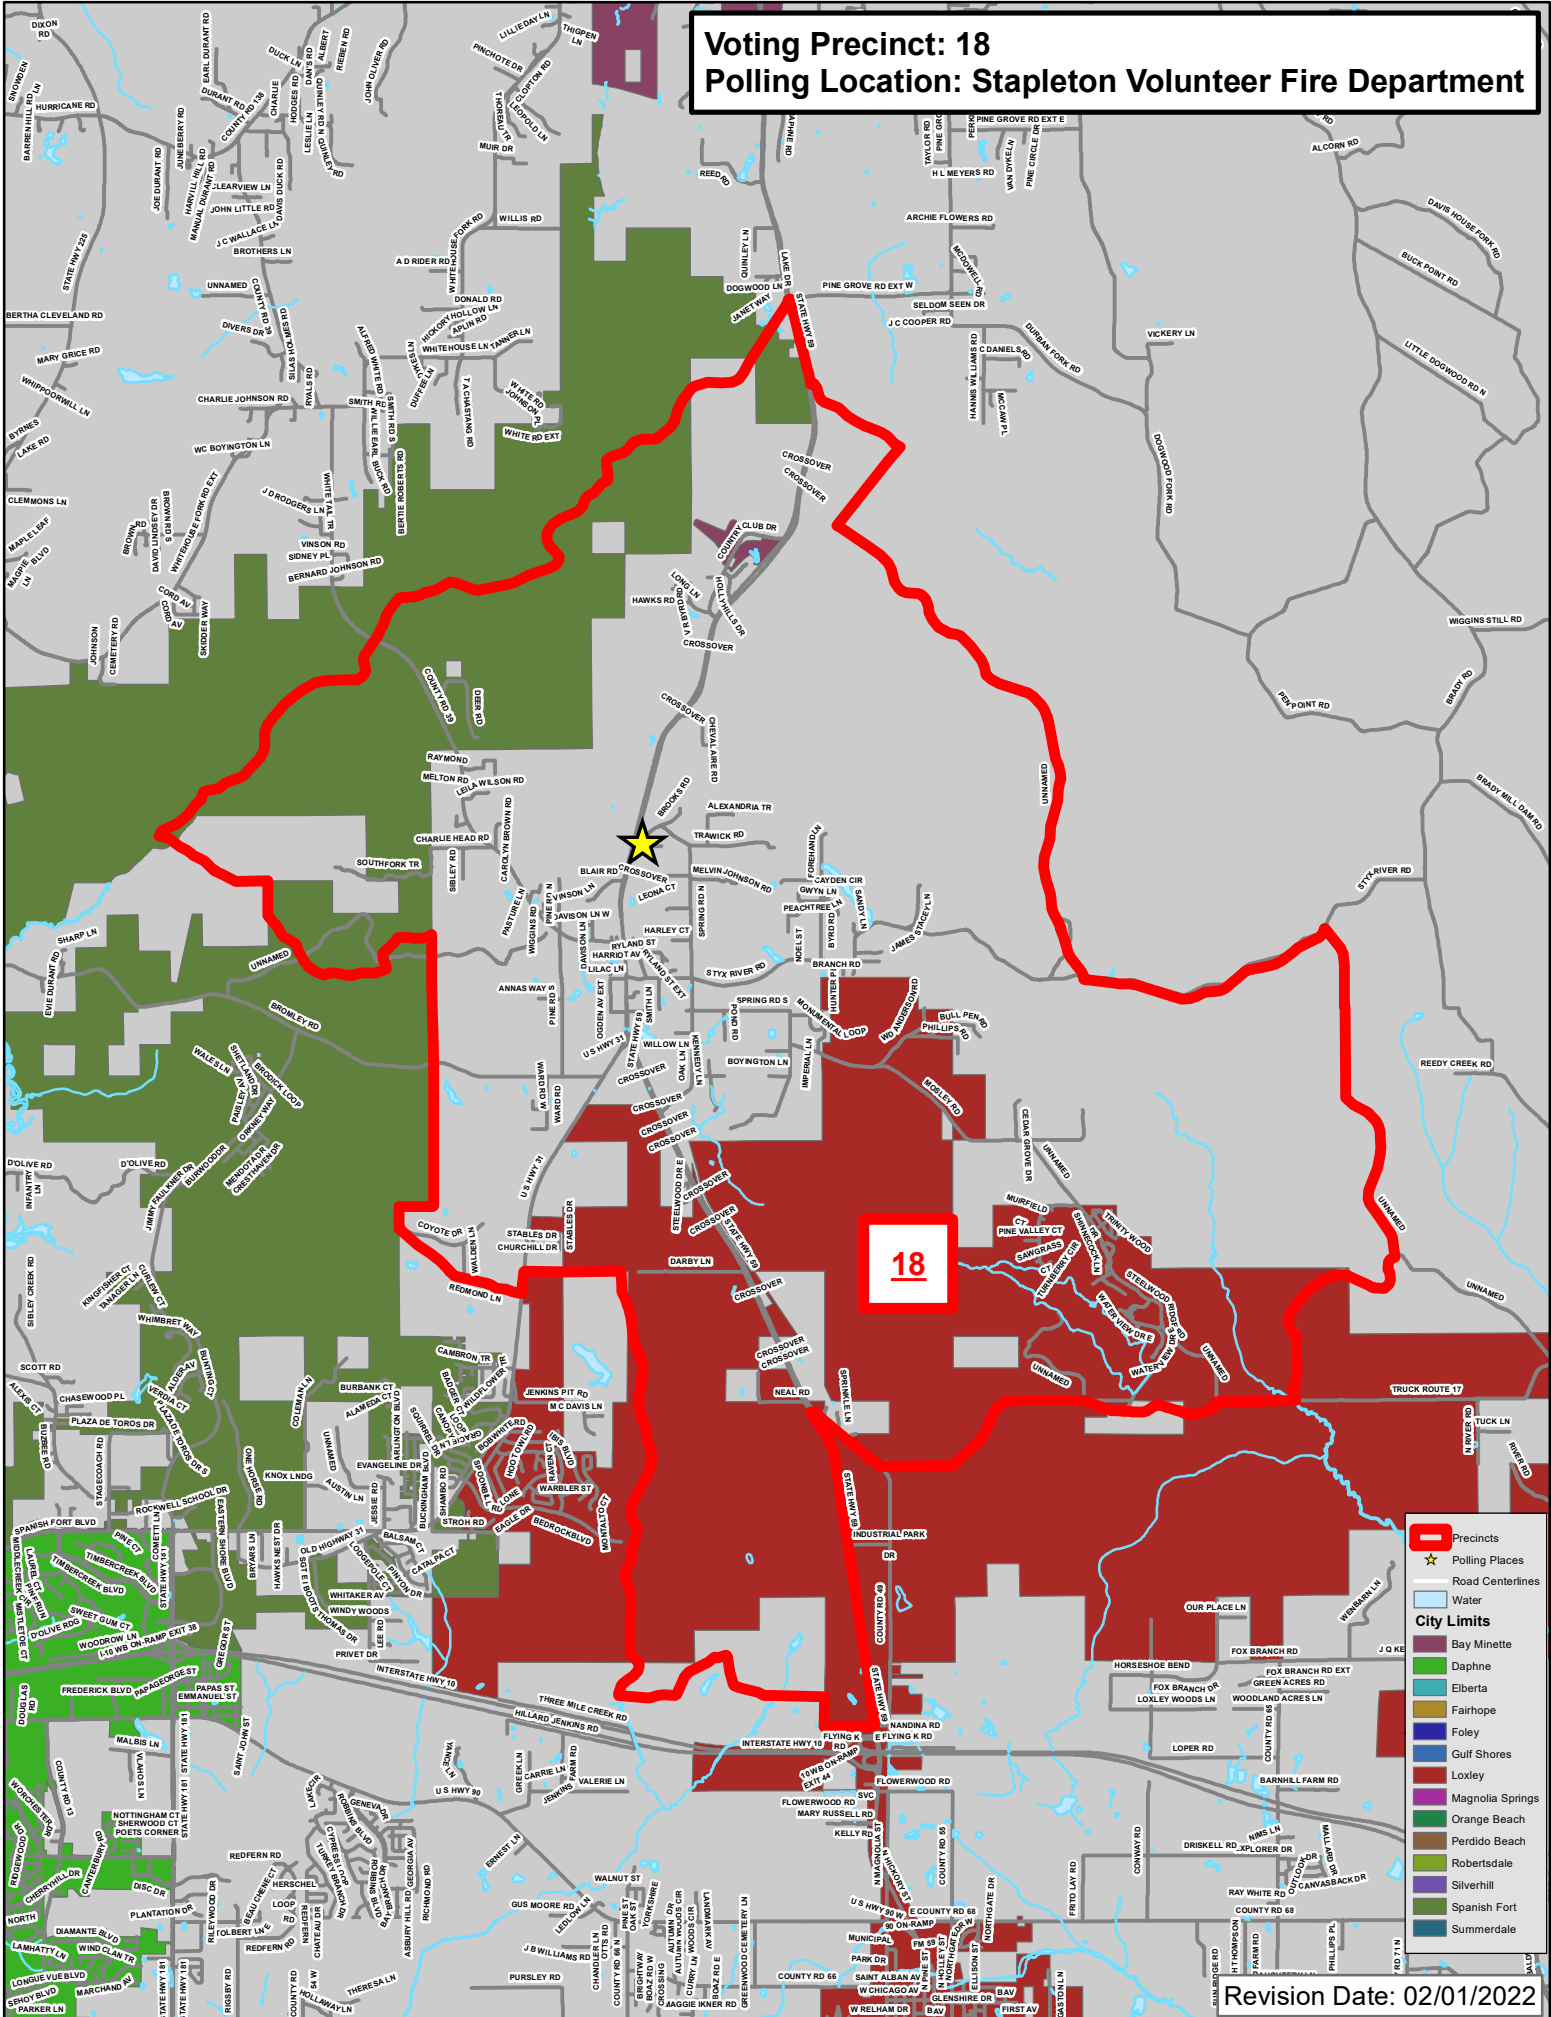

Voting Precinct: 18
Polling Location: Stapleton Volunteer Fire Department

- █ Precincts
- ★ Polling Centers
- Road Centerlines
- █ Water
- **City Limits**
- █ Bay Minette
- █ Daphne
- █ Elberta
- █ Fairhope
- █ Foley
- █ Gulf Shores
- █ Loxley
- █ Magnolia Springs
- █ Orange Beach
- █ Perdido Beach
- █ Robertsdale
- █ Silverhill
- █ Spanish Fort
- █ Summerdale

Revision Date: 02/01/2022