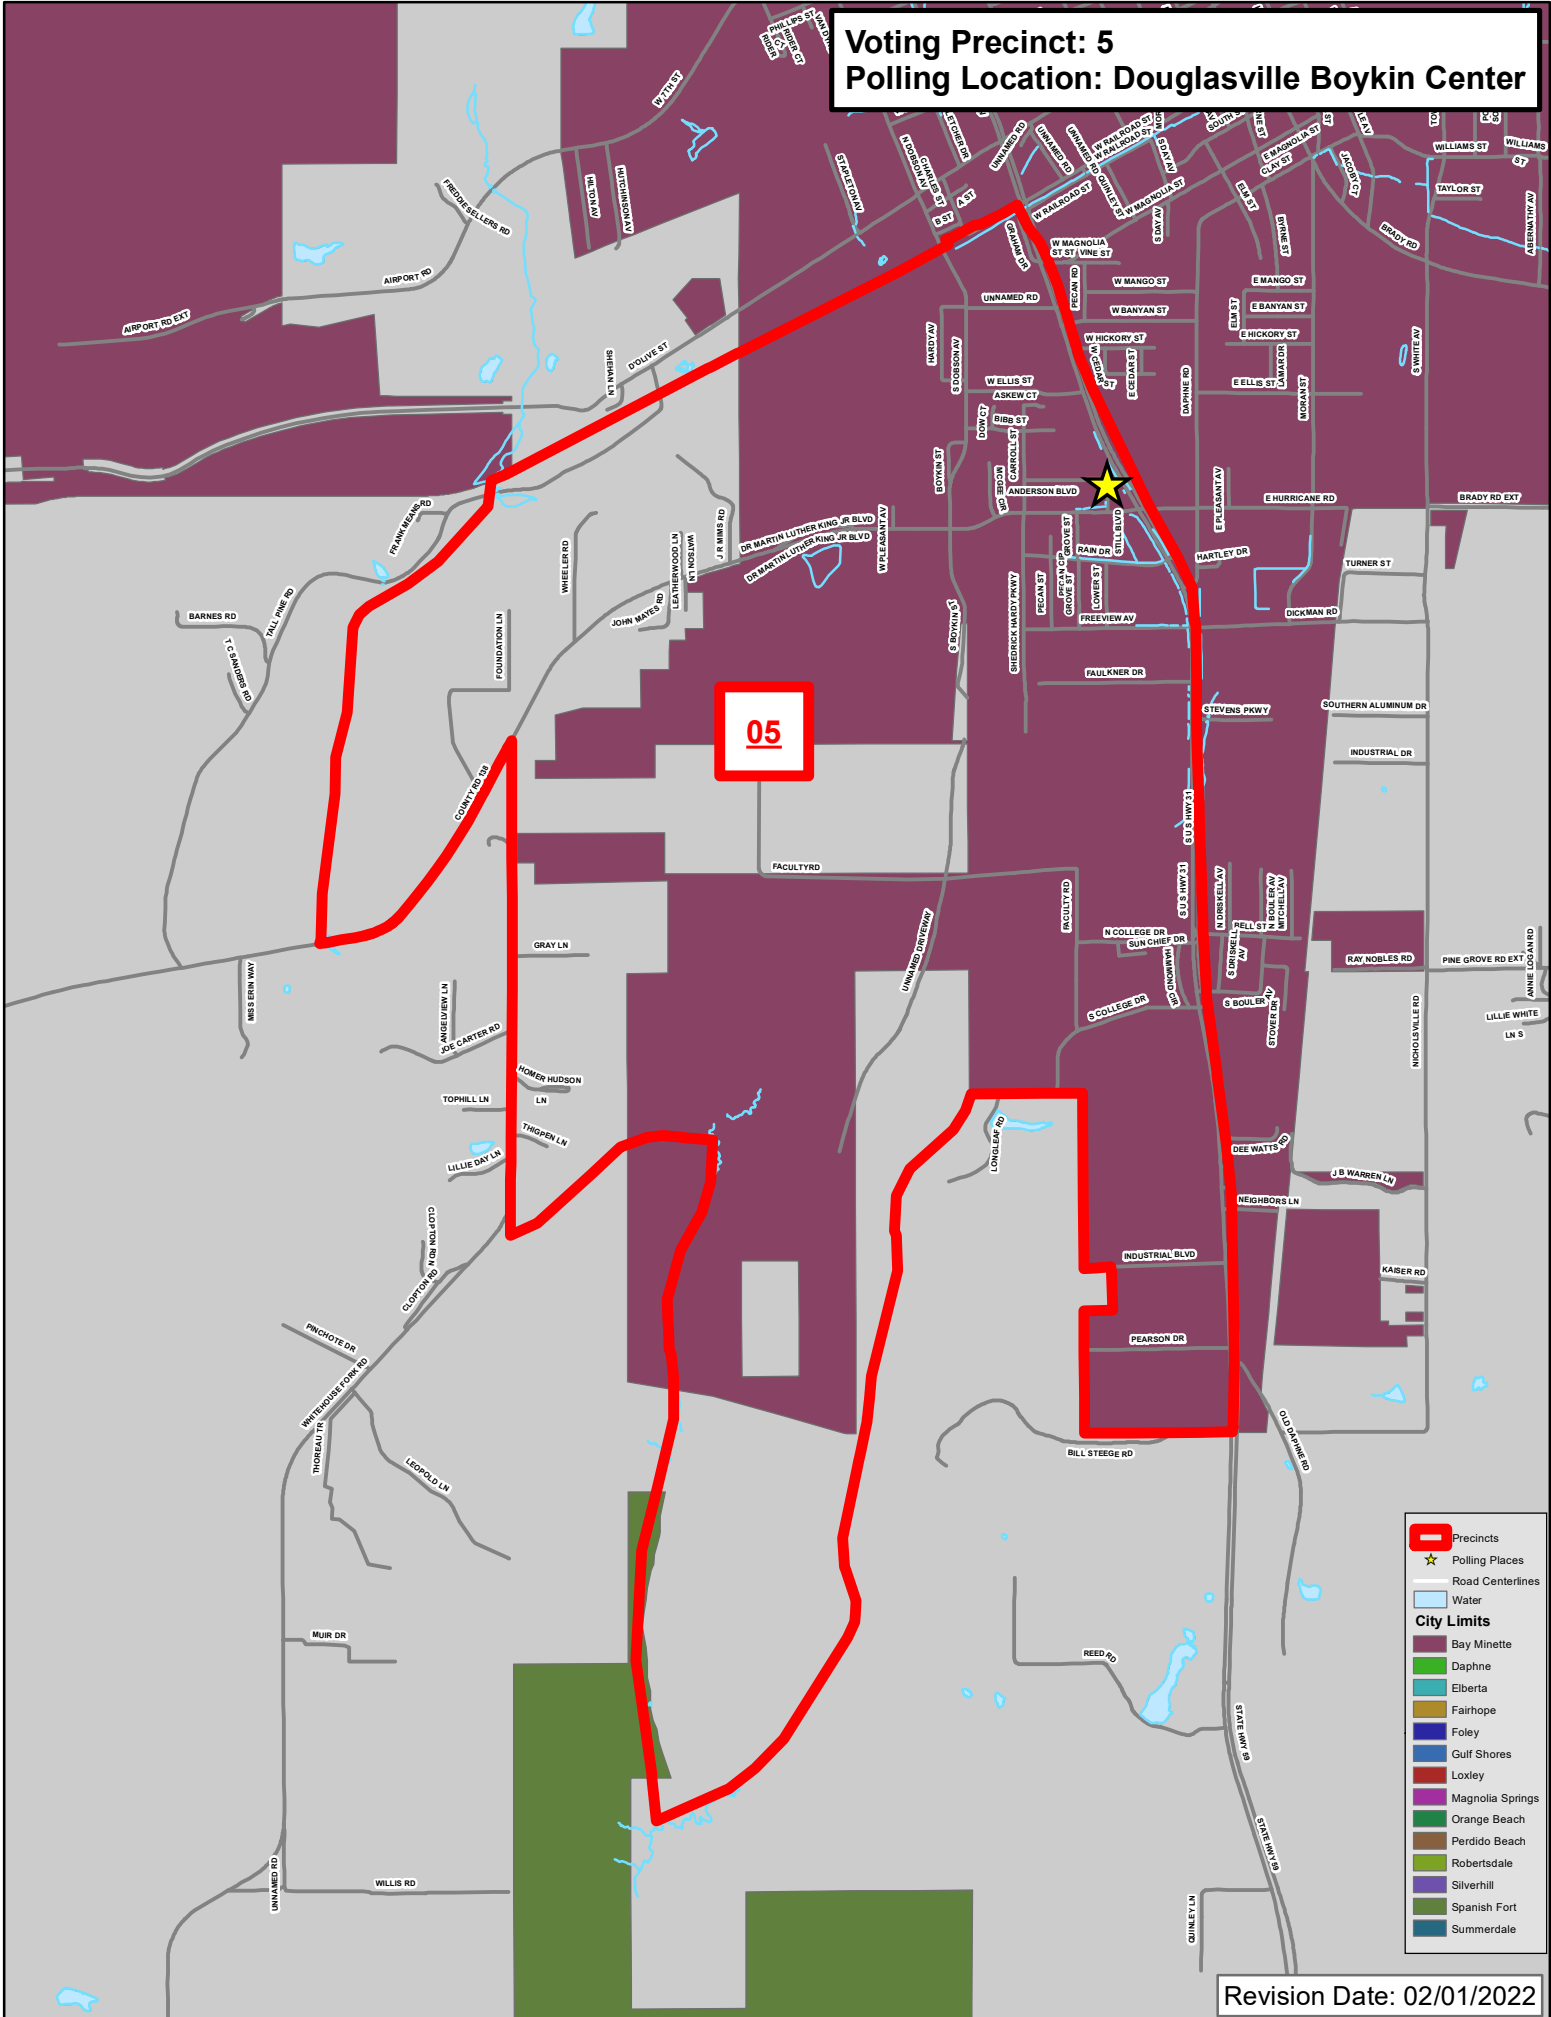

Voting Precinct: 5
Polling Location: Douglasville Boykin Center

- Precincts
- Polling Places
- Road Centerlines
- Water

City Limits

- Bay Minette
- Daphne
- Elberta
- Fairhope
- Foley
- Gulf Shores
- Loxley
- Magnolia Springs
- Orange Beach
- Perdido Beach
- Robertsdale
- Silverhill
- Spanish Fort
- Summerdale

Revision Date: 02/01/2022