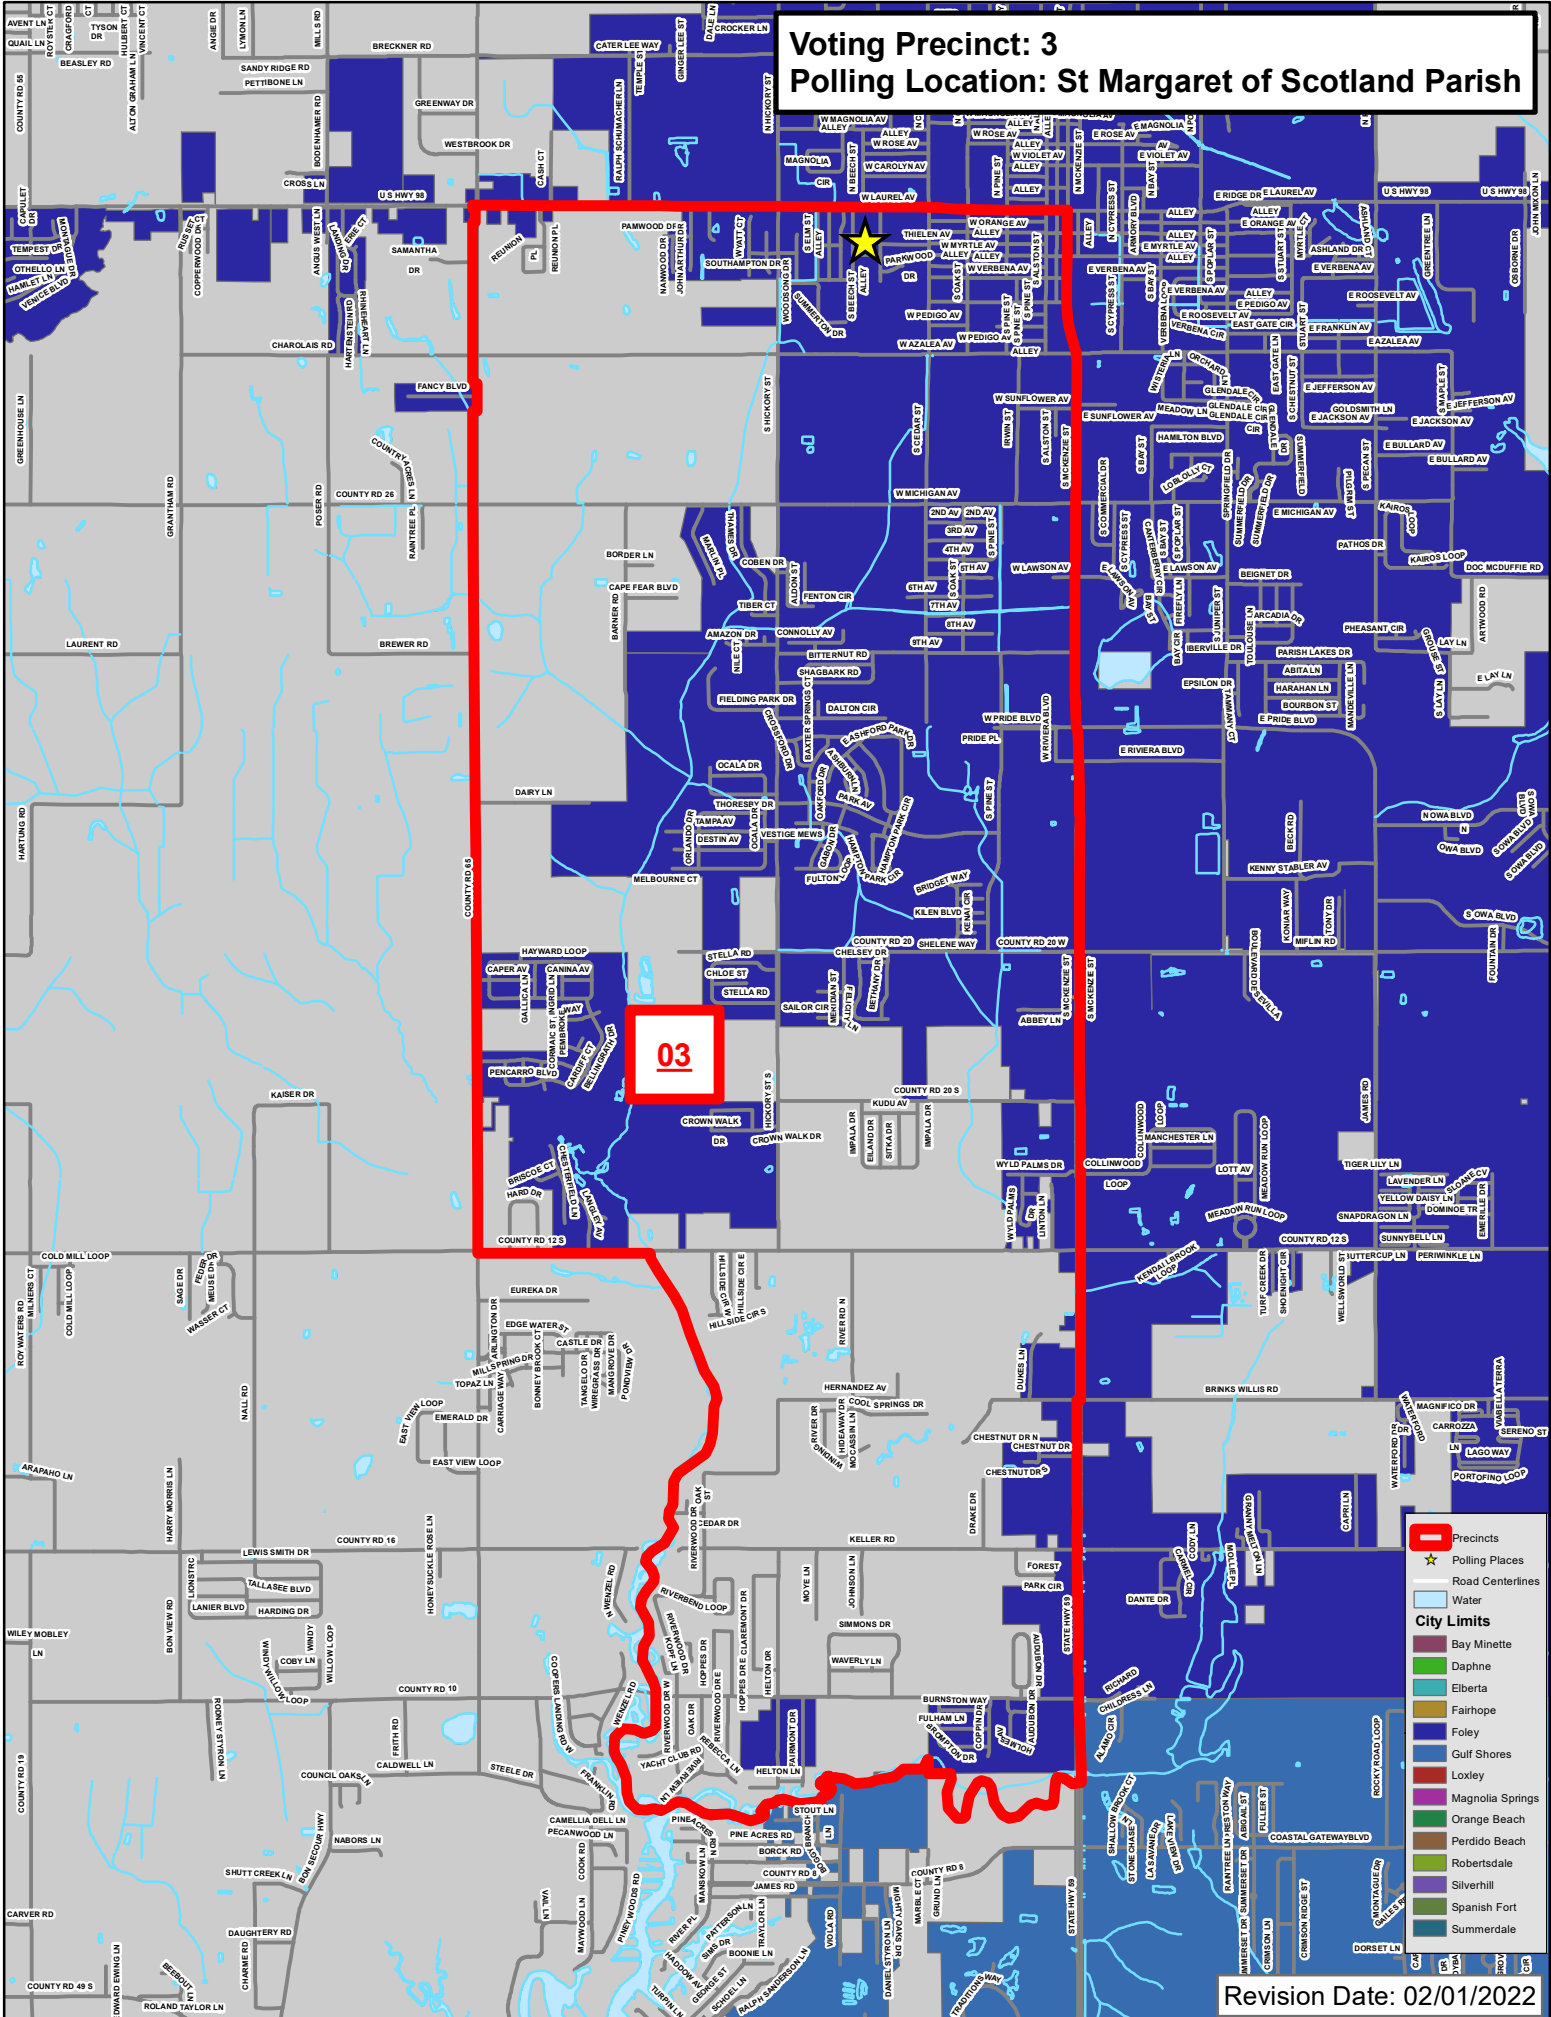

Voting Precinct: 3 Polling Location: St Margaret of Scotland Parish

03

1. Precincts
   - Polling Places
   - Road Centerlines
   - Water
2. **City Limits**
3. Bay Minette
   - Daphne
   - Elberta
   - Fairhope
   - Foley
   - Gulf Shores
   - Loxley
   - Magnolia Springs
   - Orange Beach
   - Perdido Beach
   - Robertsdale
   - Silverhill
   - Spanish Fort
   - Summerdale

Revision Date: 02/01/2022