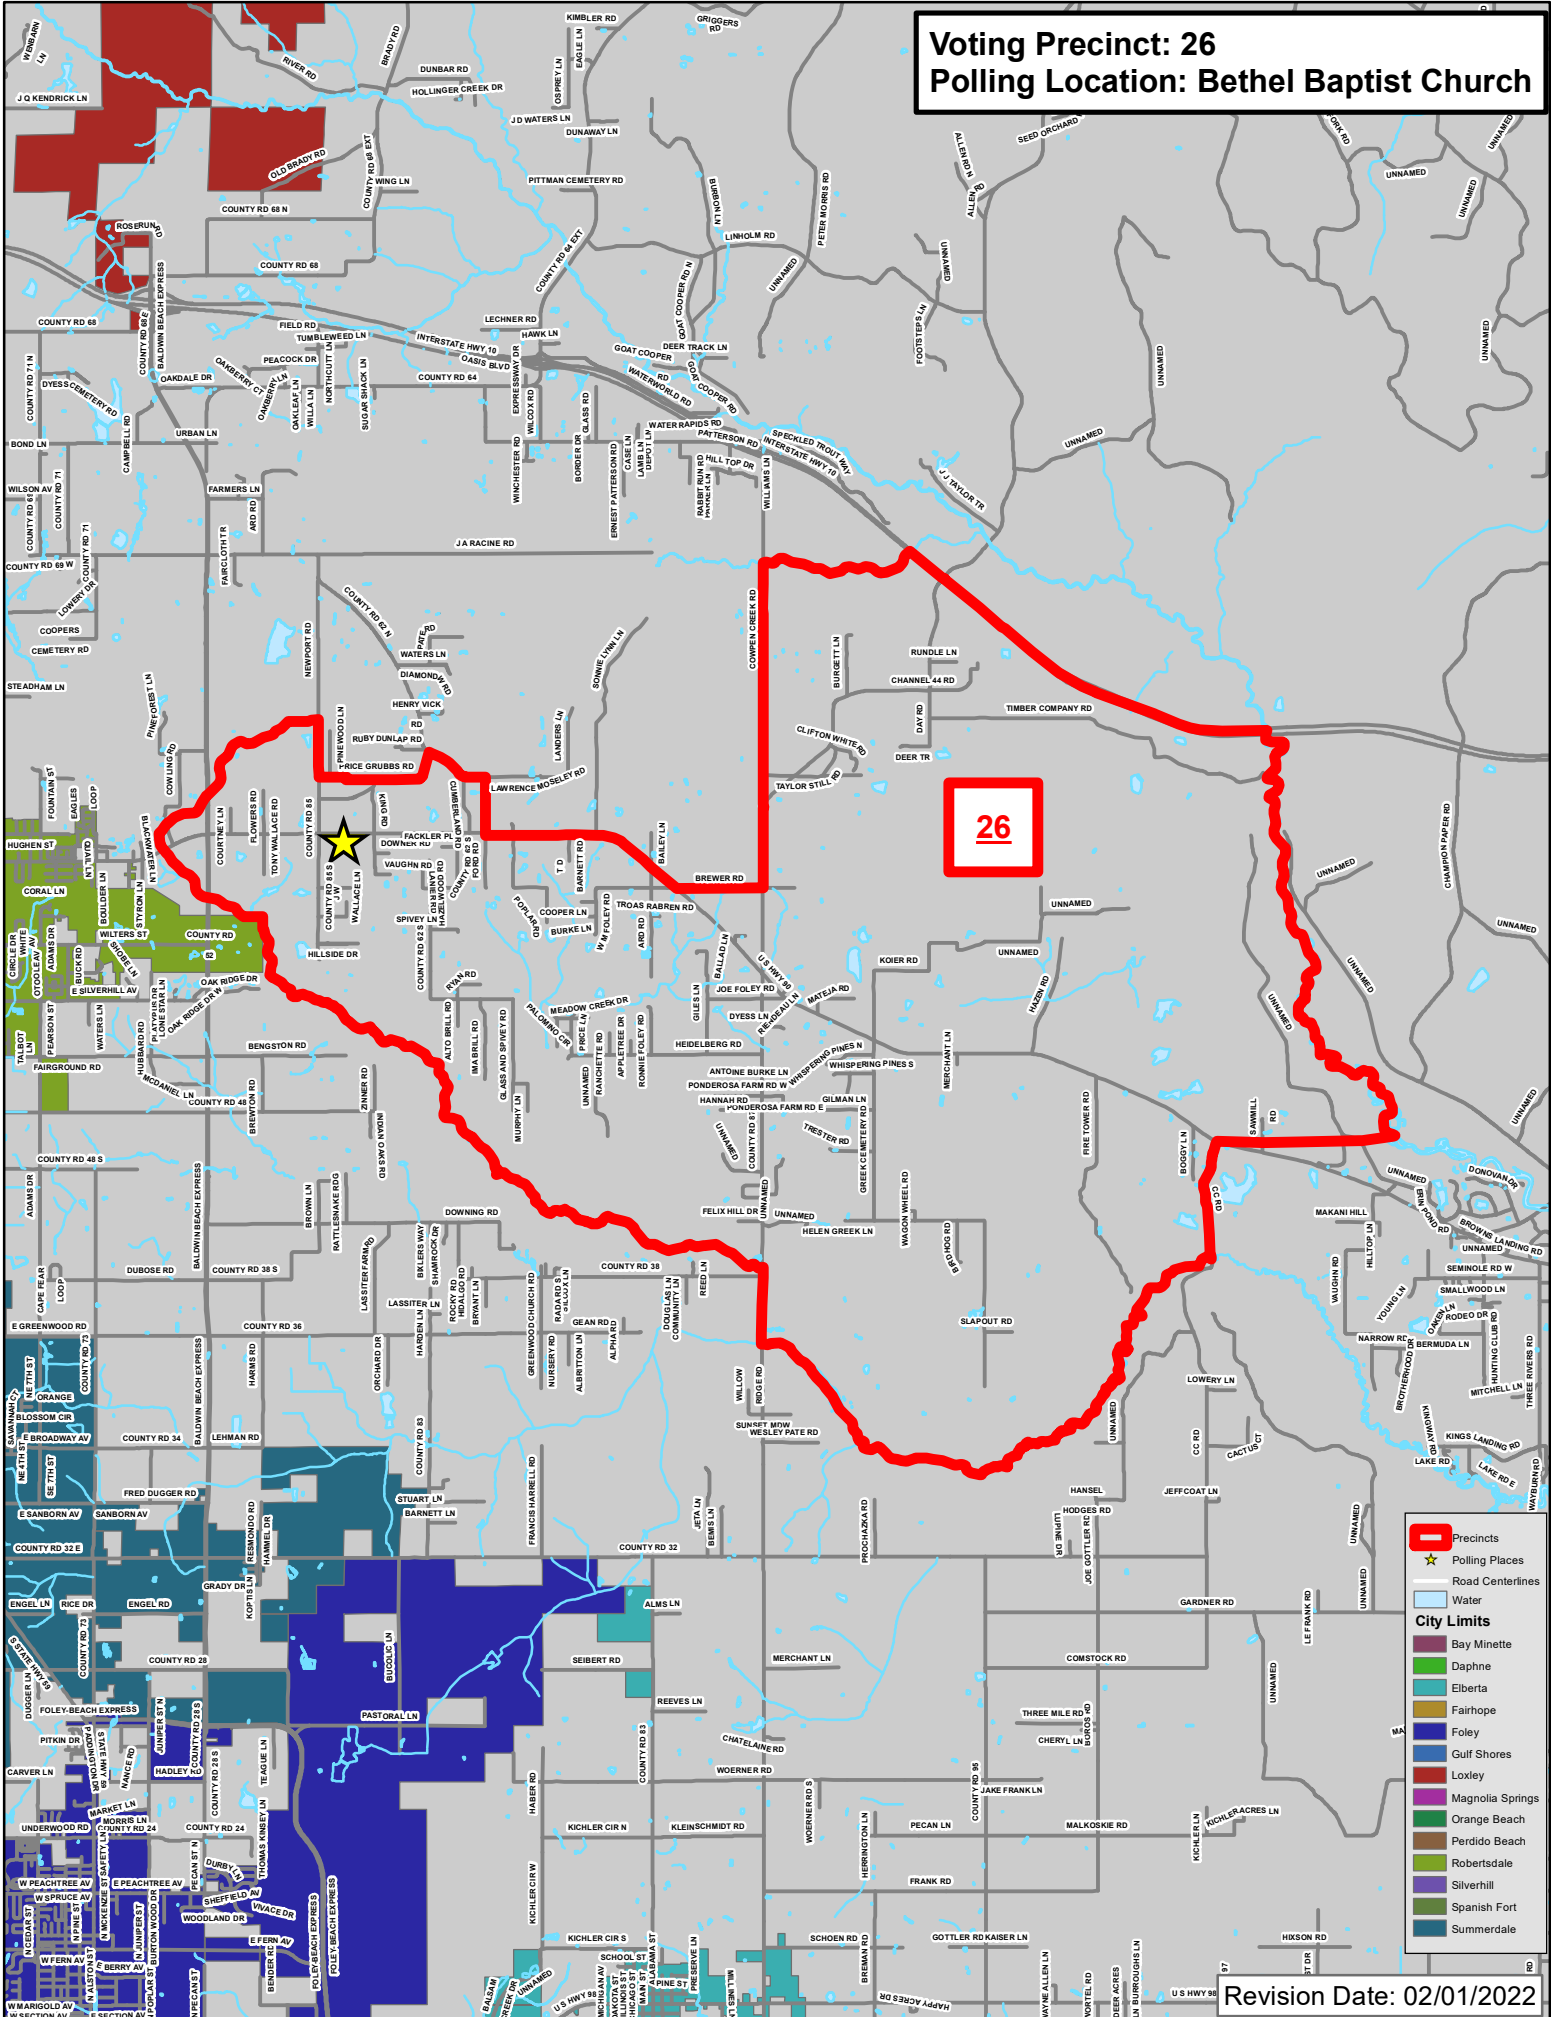

Voting Precinct: 26
Polling Location: Bethel Baptist Church

26

1. Precincts
   - Polling Places
   - Road Centerlines
   - Water
2. **City Limits**
3. Bay Minette
   - Daphne
   - Elberta
   - Fairhope
   - Foley
   - Gulf Shores
   - Loxley
   - Magnolia Springs
   - Orange Beach
   - Perdido Beach
   - Robertsdale
   - Silverhill
   - Spanish Fort
   - Summerdale

Revision Date: 02/01/2022