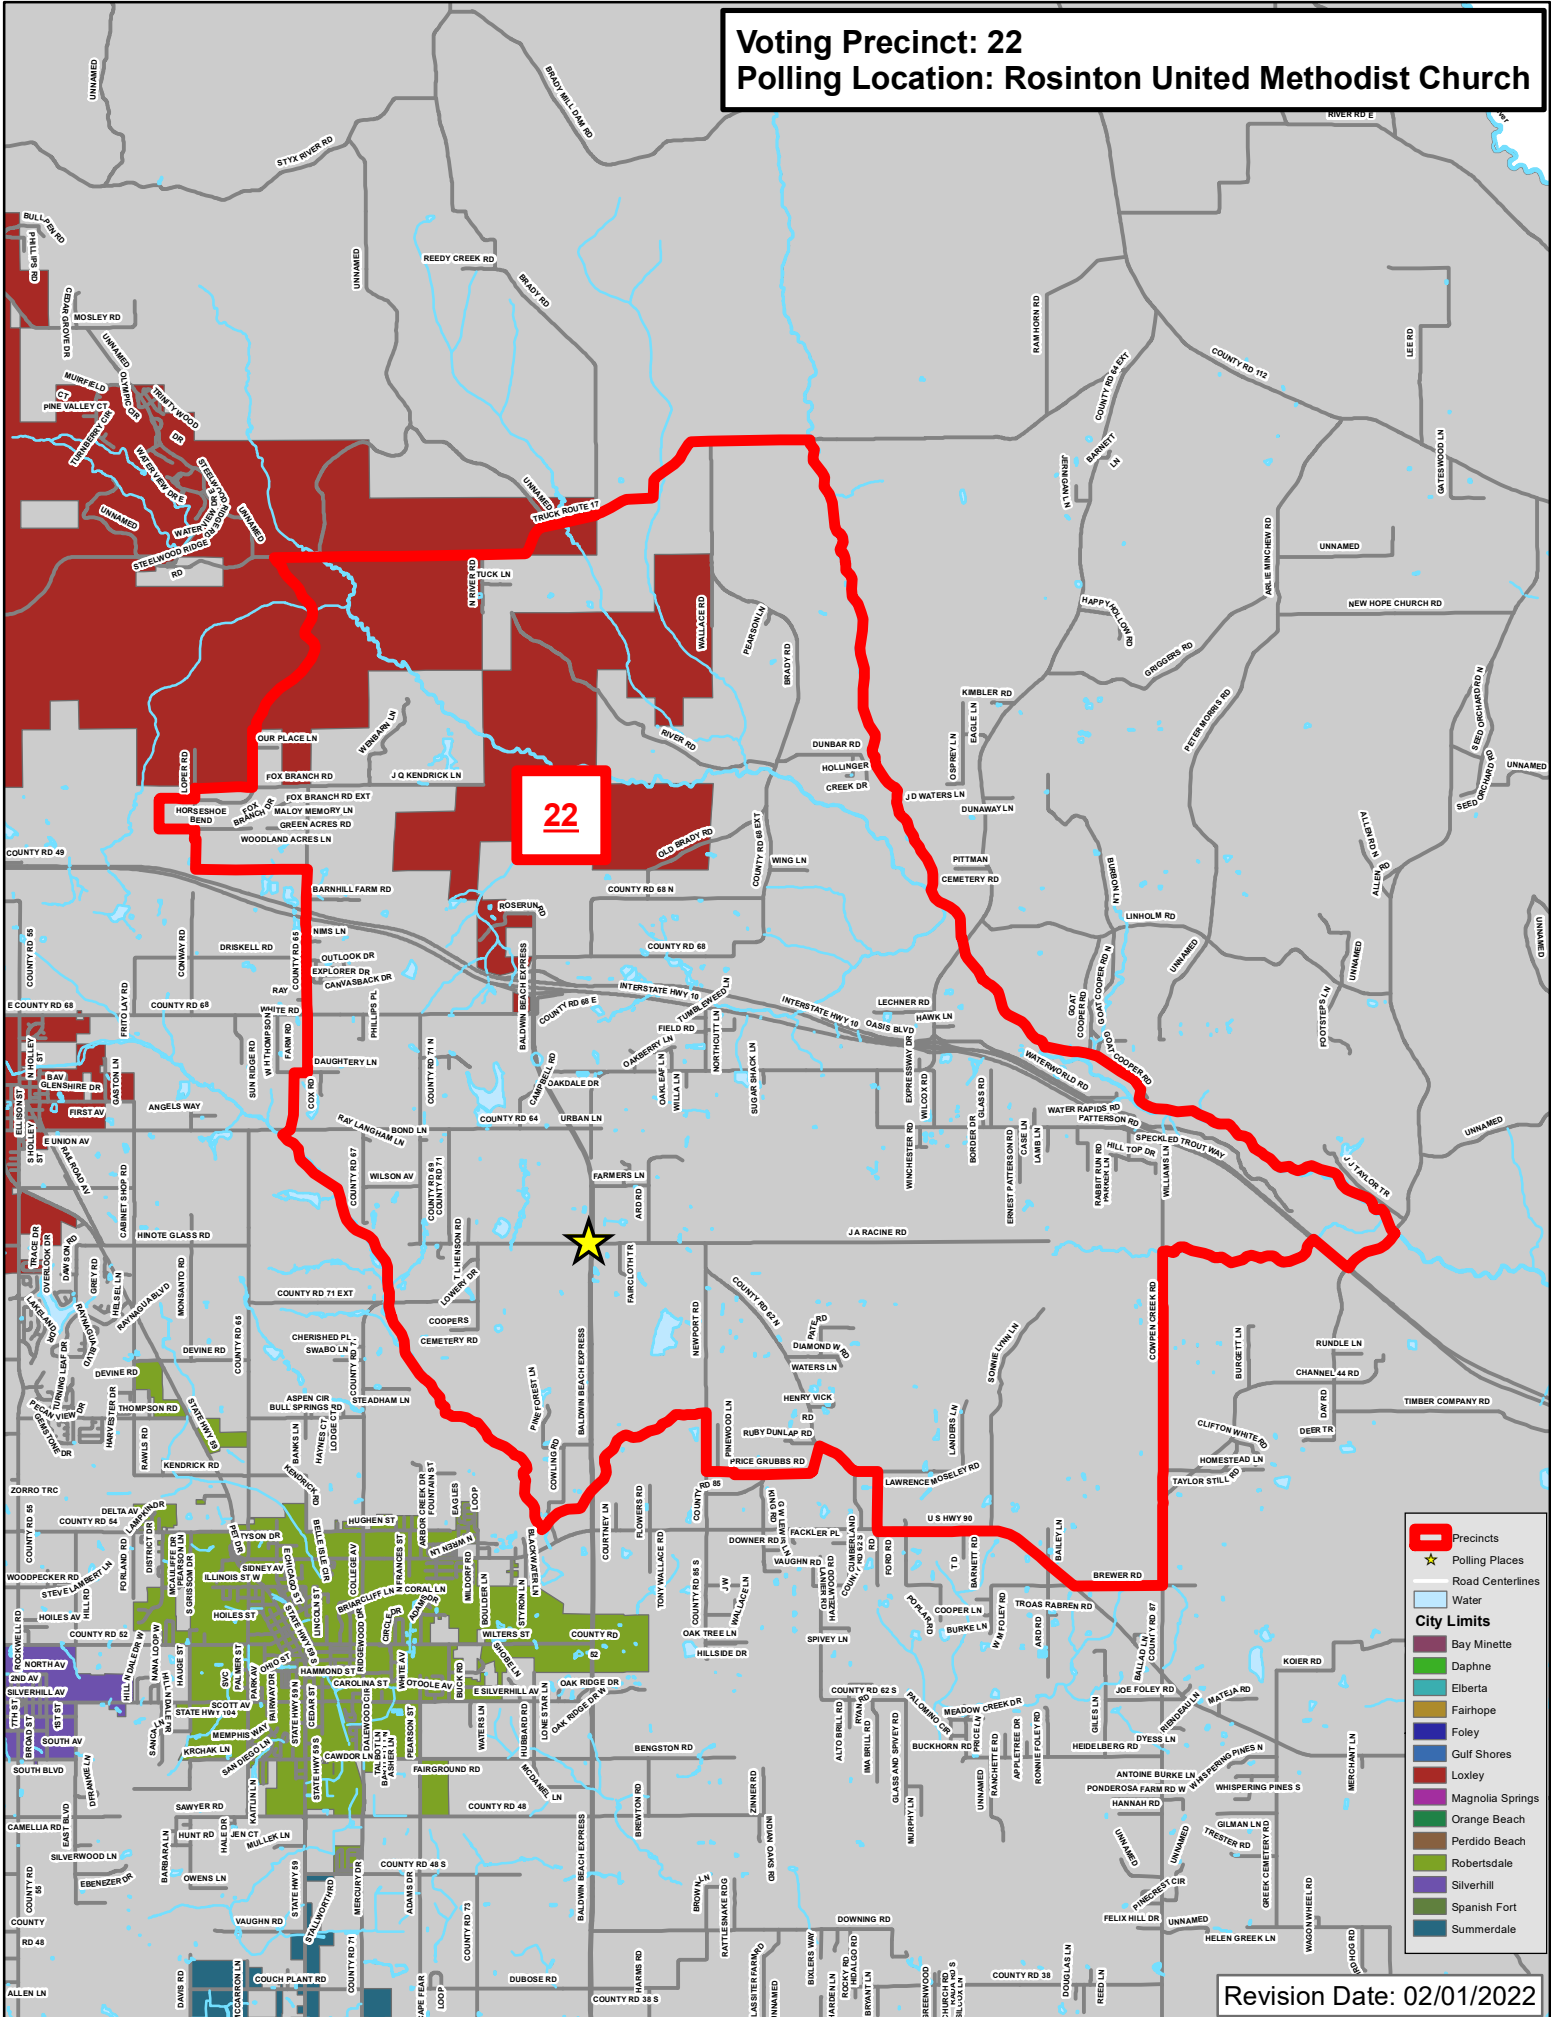

Voting Precinct: 22

Polling Location: Rosinton United Methodist Church

1. Precincts
   - Polling Places
   - Road Centerlines
   - Water
2. **City Limits**
3. Bay Minette
   - Daphne
   - Elberta
   - Fairhope
   - Foley
   - Gulf Shores
   - Loxley
   - Magnolia Springs
   - Orange Beach
   - Perdido Beach
   - Robertsdale
   - Silverhill
   - Spanish Fort
   - Summerdale

Revision Date: 02/01/2022