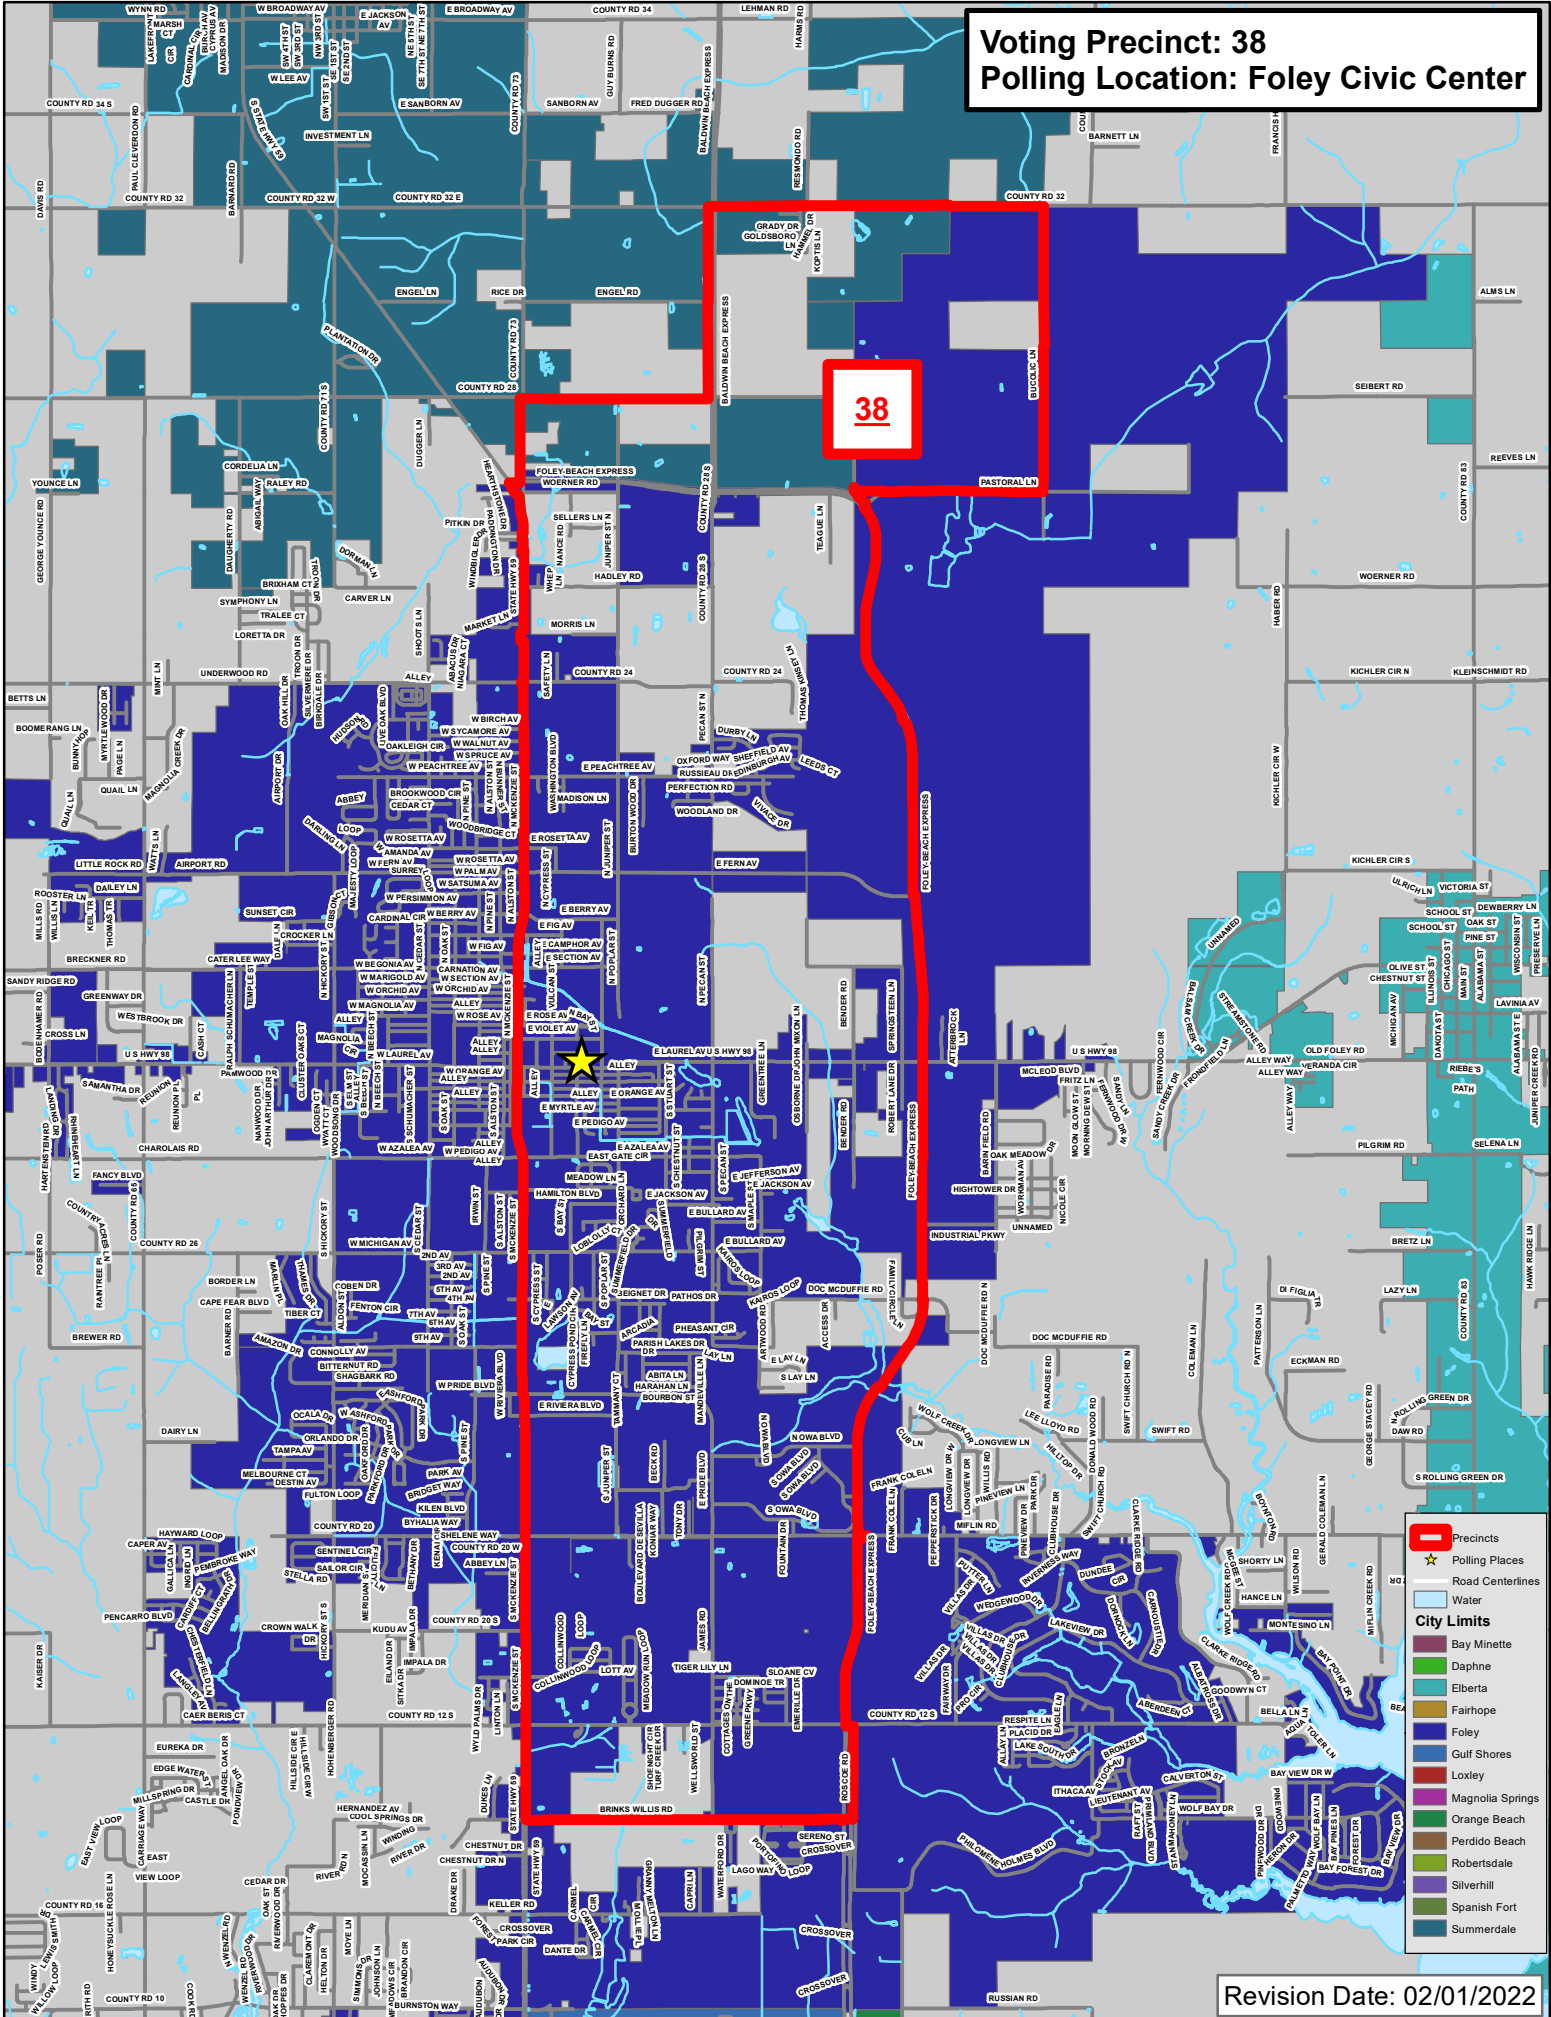

Voting Precinct: 38
Polling Location: Foley Civic Center

1. Precincts
   - Polling Places
   - Road Centerlines
   - Water
2. **City Limits**
3. Bay Minette
   - Daphne
   - Elberta
   - Fairhope
   - Foley
   - Gulf Shores
   - Loxley
   - Magnolia Springs
   - Orange Beach
   - Perdido Beach
   - Robertsdale
   - Silverhill
   - Spanish Fort
   - Summerdale

Revision Date: 02/01/2022