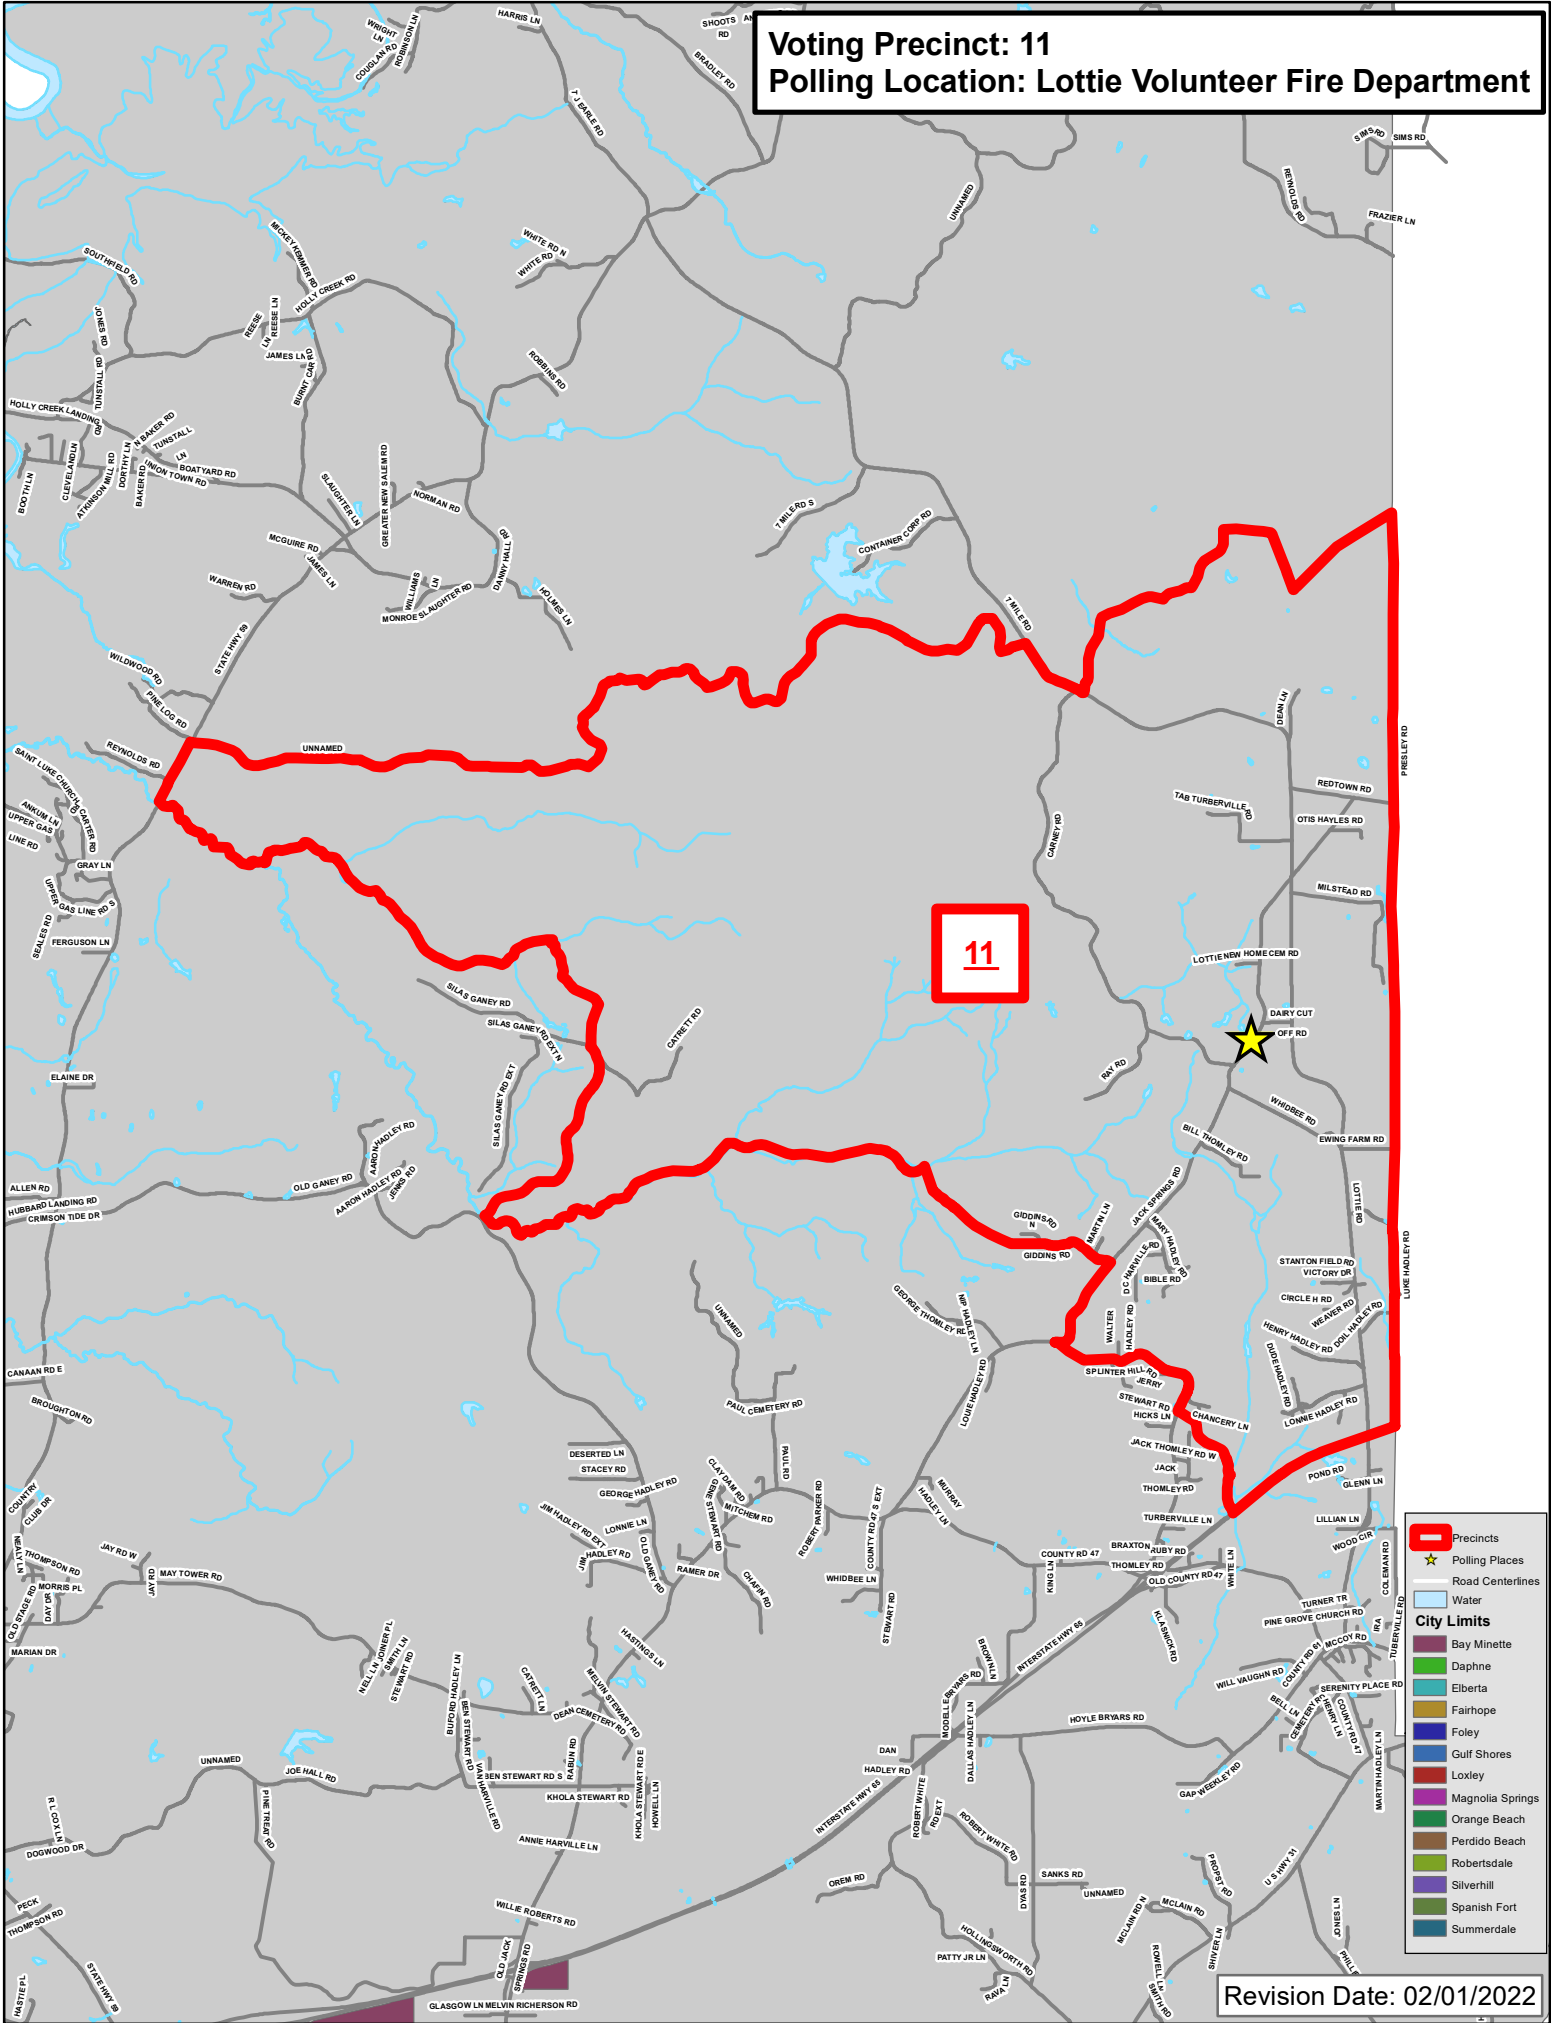

Voting Precinct: 11
Polling Location: Lottie Volunteer Fire Department

Legend

- █ Precincts
- ★ Polling Places
- Road Centerlines
- Water

City Limits

- █ Bay Minette
- █ Daphne
- █ Elberta
- █ Fairhope
- █ Foley
- █ Gulf Shores
- █ Loxley
- █ Magnolia Springs
- █ Orange Beach
- █ Perdido Beach
- █ Robertsdale
- █ Silverhill
- █ Spanish Fort
- █ Summerdale

Revision Date: 02/01/2022