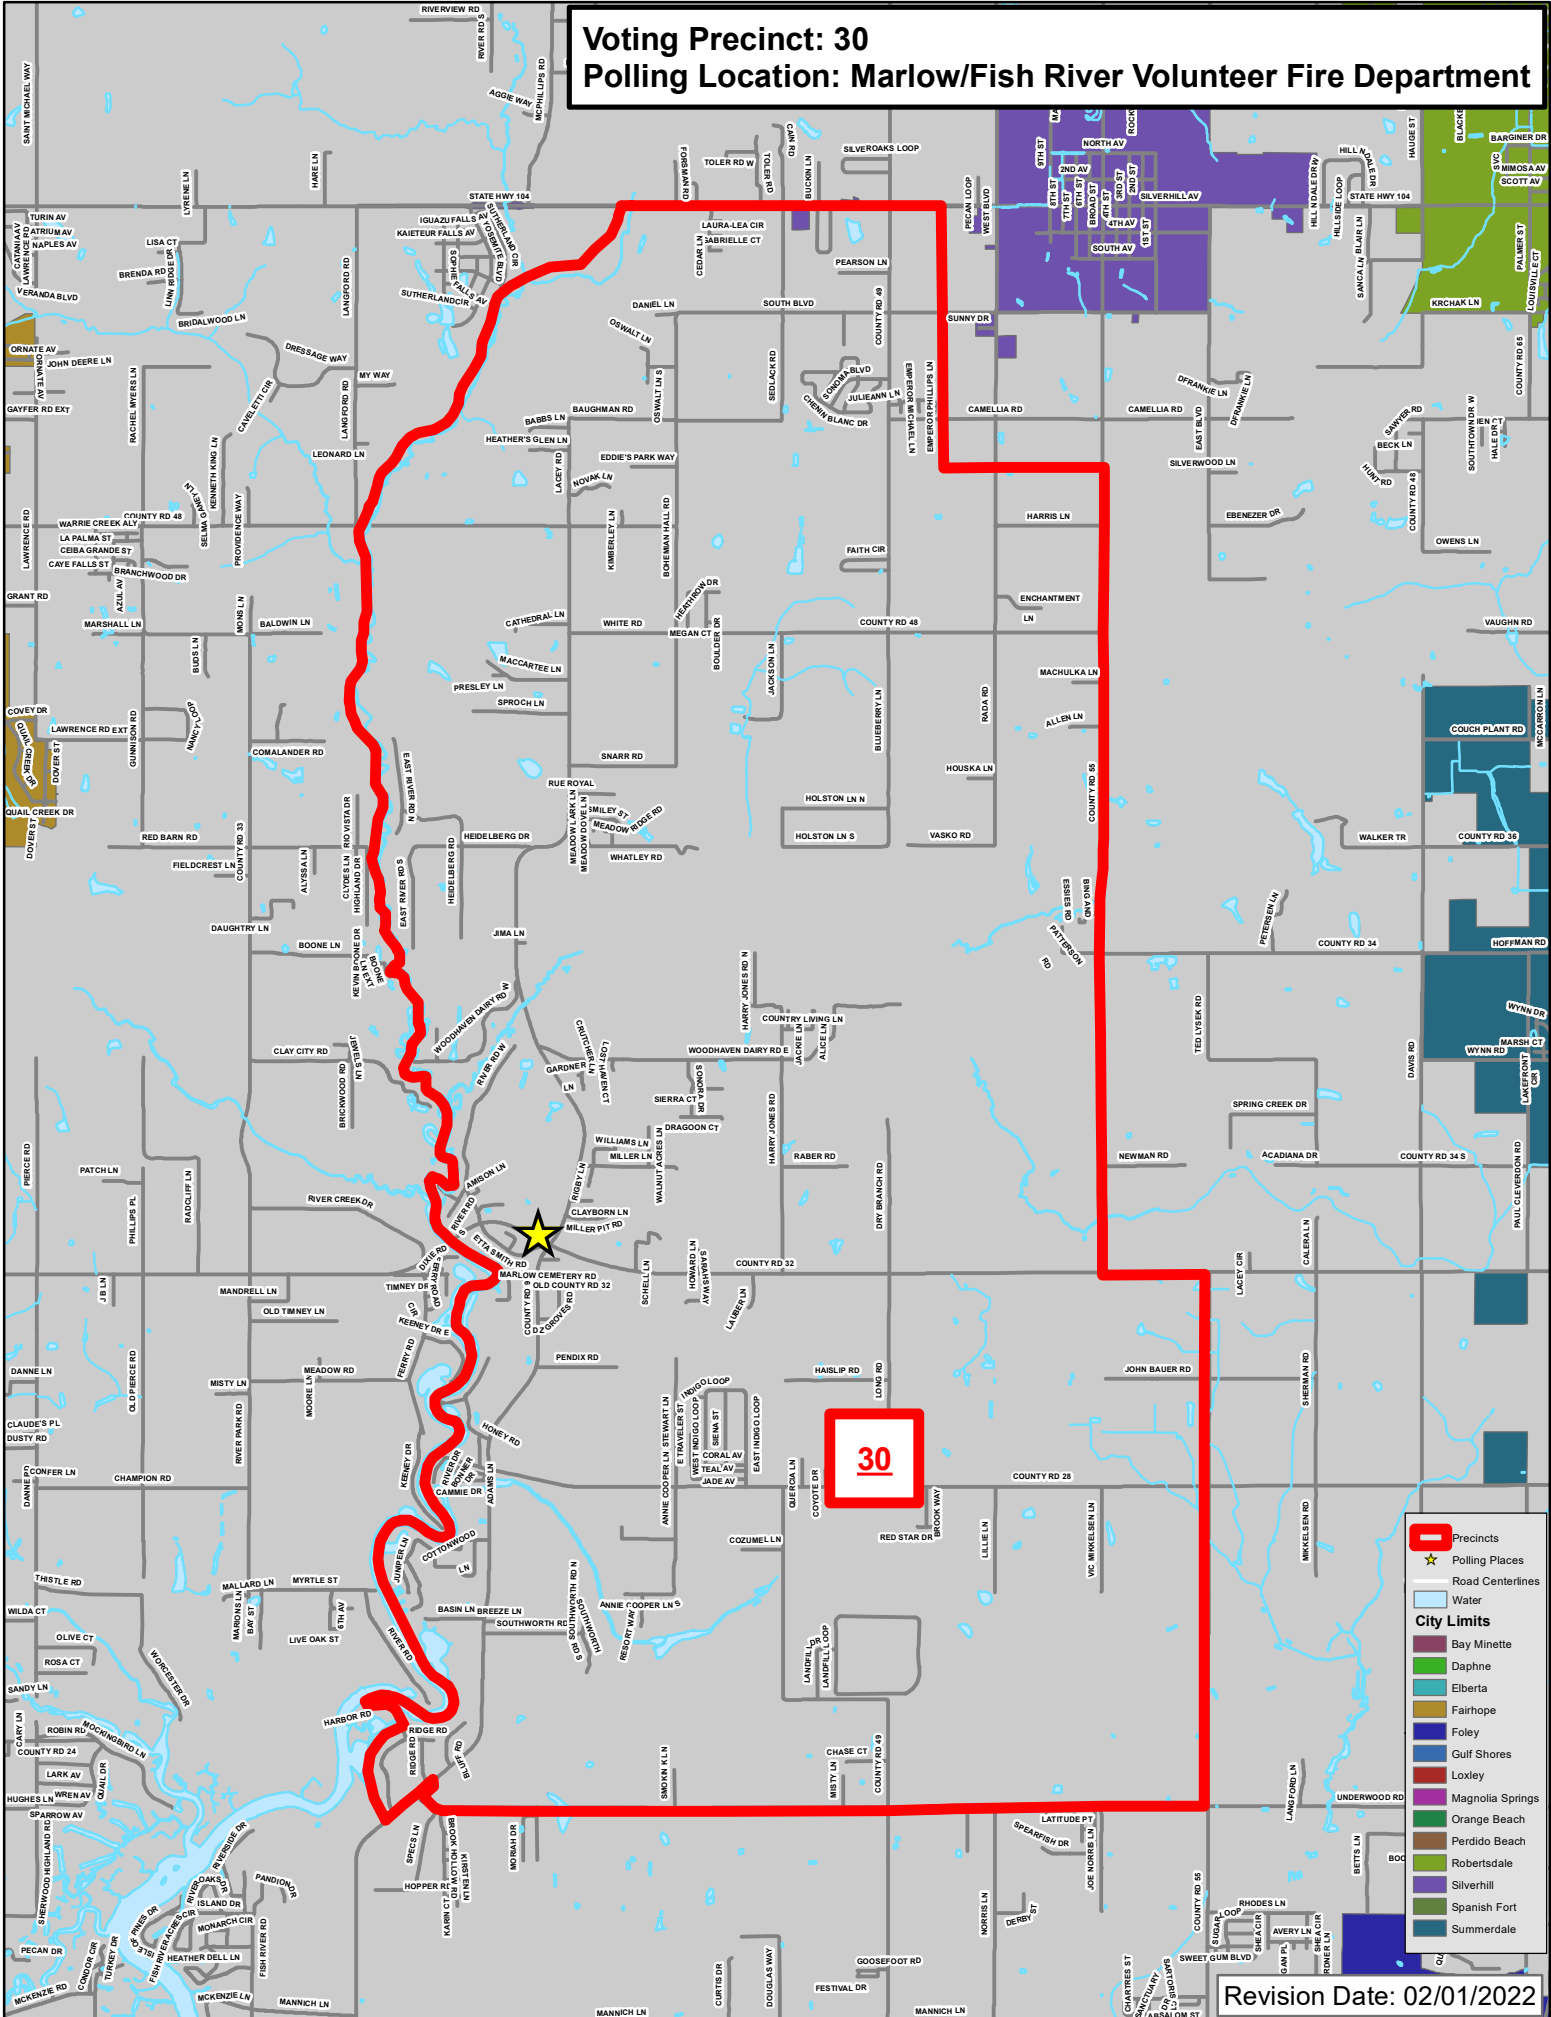

Voting Precinct: 30

Polling Location: Marlow/Fish River Volunteer Fire Department

- Precincts
- ★ Polling Places
- Road Centerlines
- ~ Water
- **City Limits**
- Bay Minette
- Daphne
- Elberta
- Fairhope
- Foley
- Gulf Shores
- Loxley
- Magnolia Springs
- Orange Beach
- Perdido Beach
- Robertsdale
- Silverhill
- Spanish Fort
- Summerdale

Revision Date: 02/01/2022