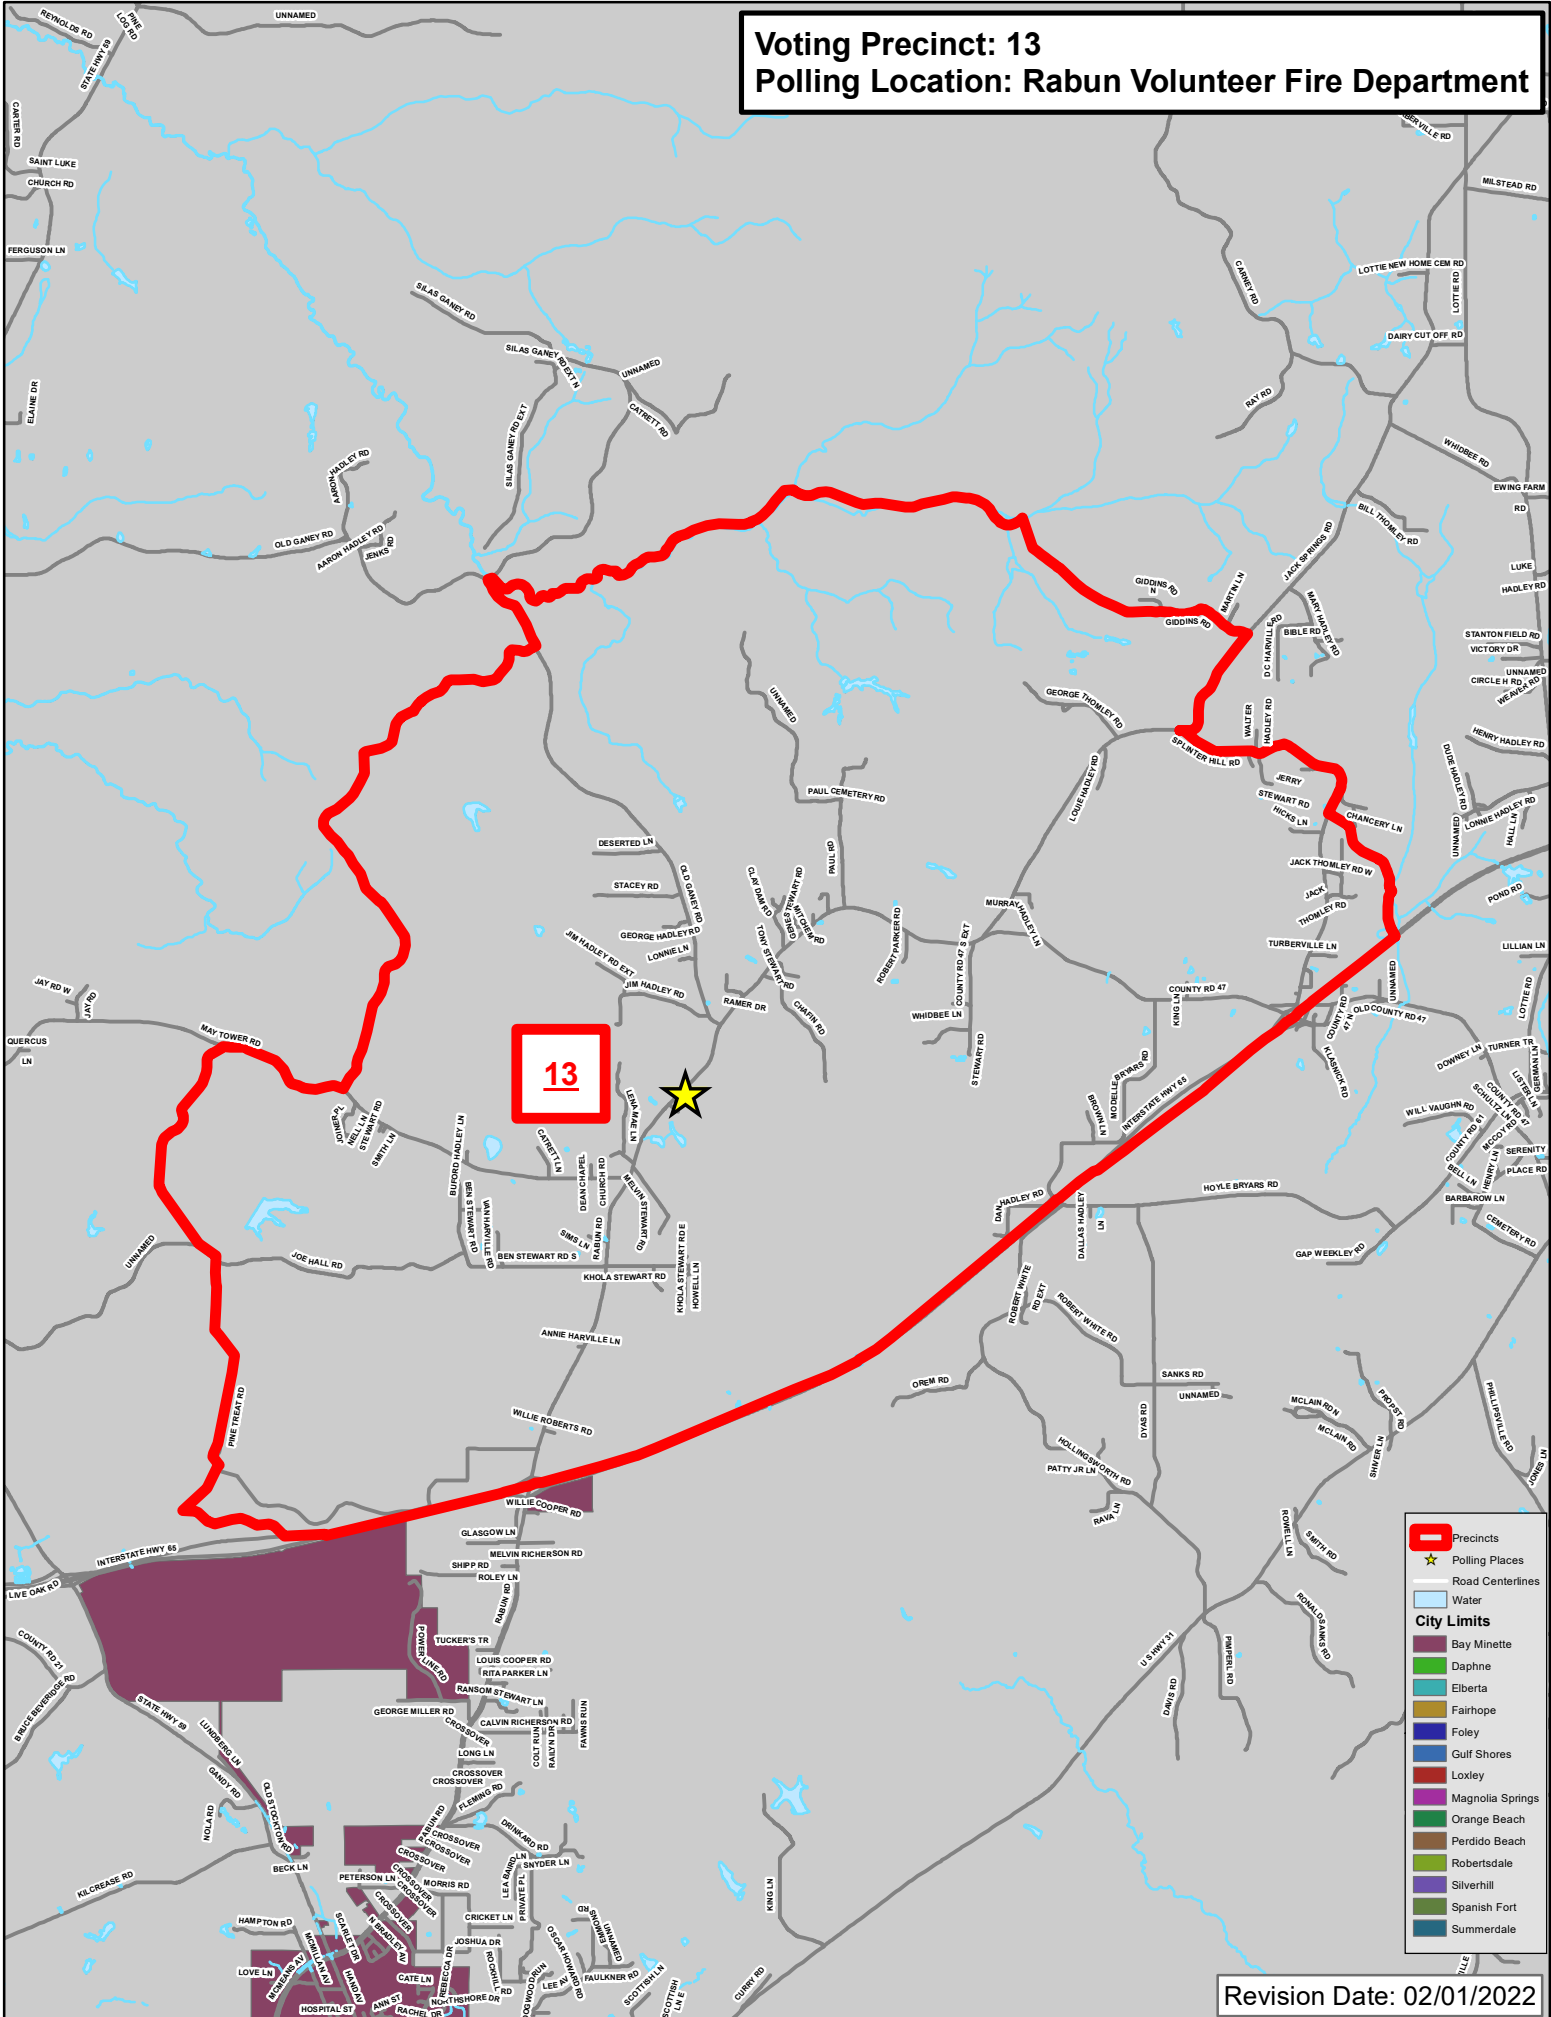

Voting Precinct: 13
Polling Location: Rabun Volunteer Fire Department

13

- Precincts
- Polling Places
- Road Centerlines
- Water
- **City Limits**
  - Bay Minette
  - Daphne
  - Elberta
  - Fairhope
  - Foley
  - Gulf Shores
  - Loxley
  - Magnolia Springs
  - Orange Beach
  - Perdido Beach
  - Robertsdale
  - Silverhill
  - Spanish Fort
  - Summerdale

Revision Date: 02/01/2022