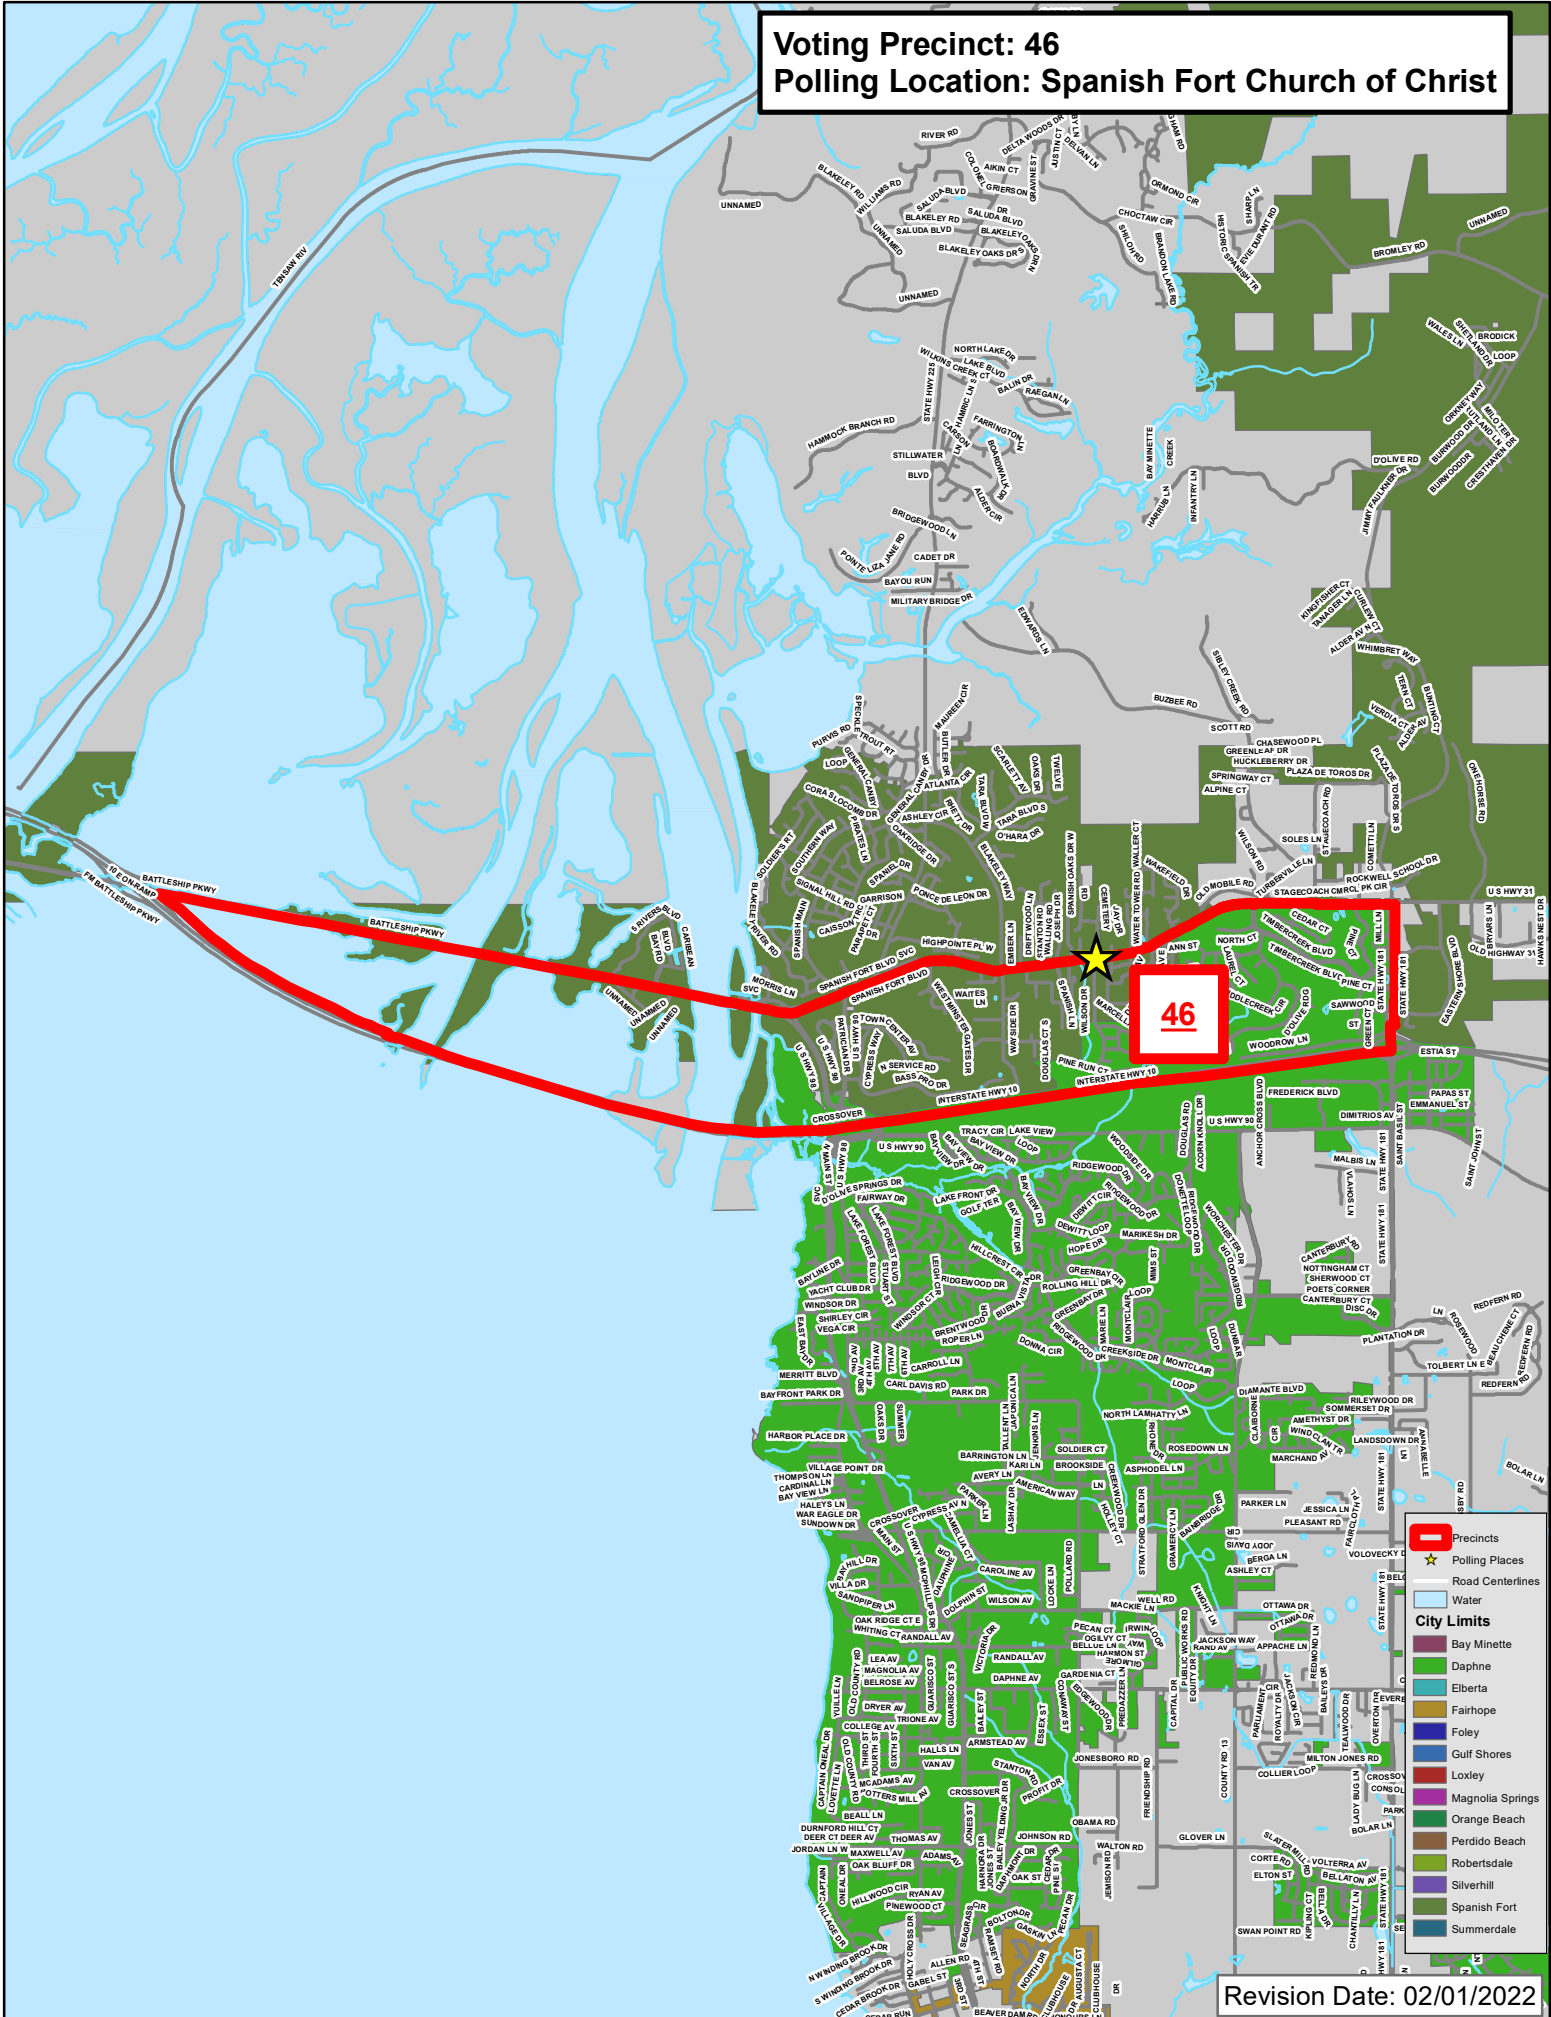

Voting Precinct: 46
Polling Location: Spanish Fort Church of Christ

46

- Precincts
- Polling Places
- Road Centerlines
- Water
- **City Limits**
- Bay Minette
- Daphne
- Elberta
- Fairhope
- Foley
- Gulf Shores
- Loxley
- Magnolia Springs
- Orange Beach
- Perdido Beach
- Robertsdale
- Silverhill
- Spanish Fort
- Summerdale

Revision Date: 02/01/2022