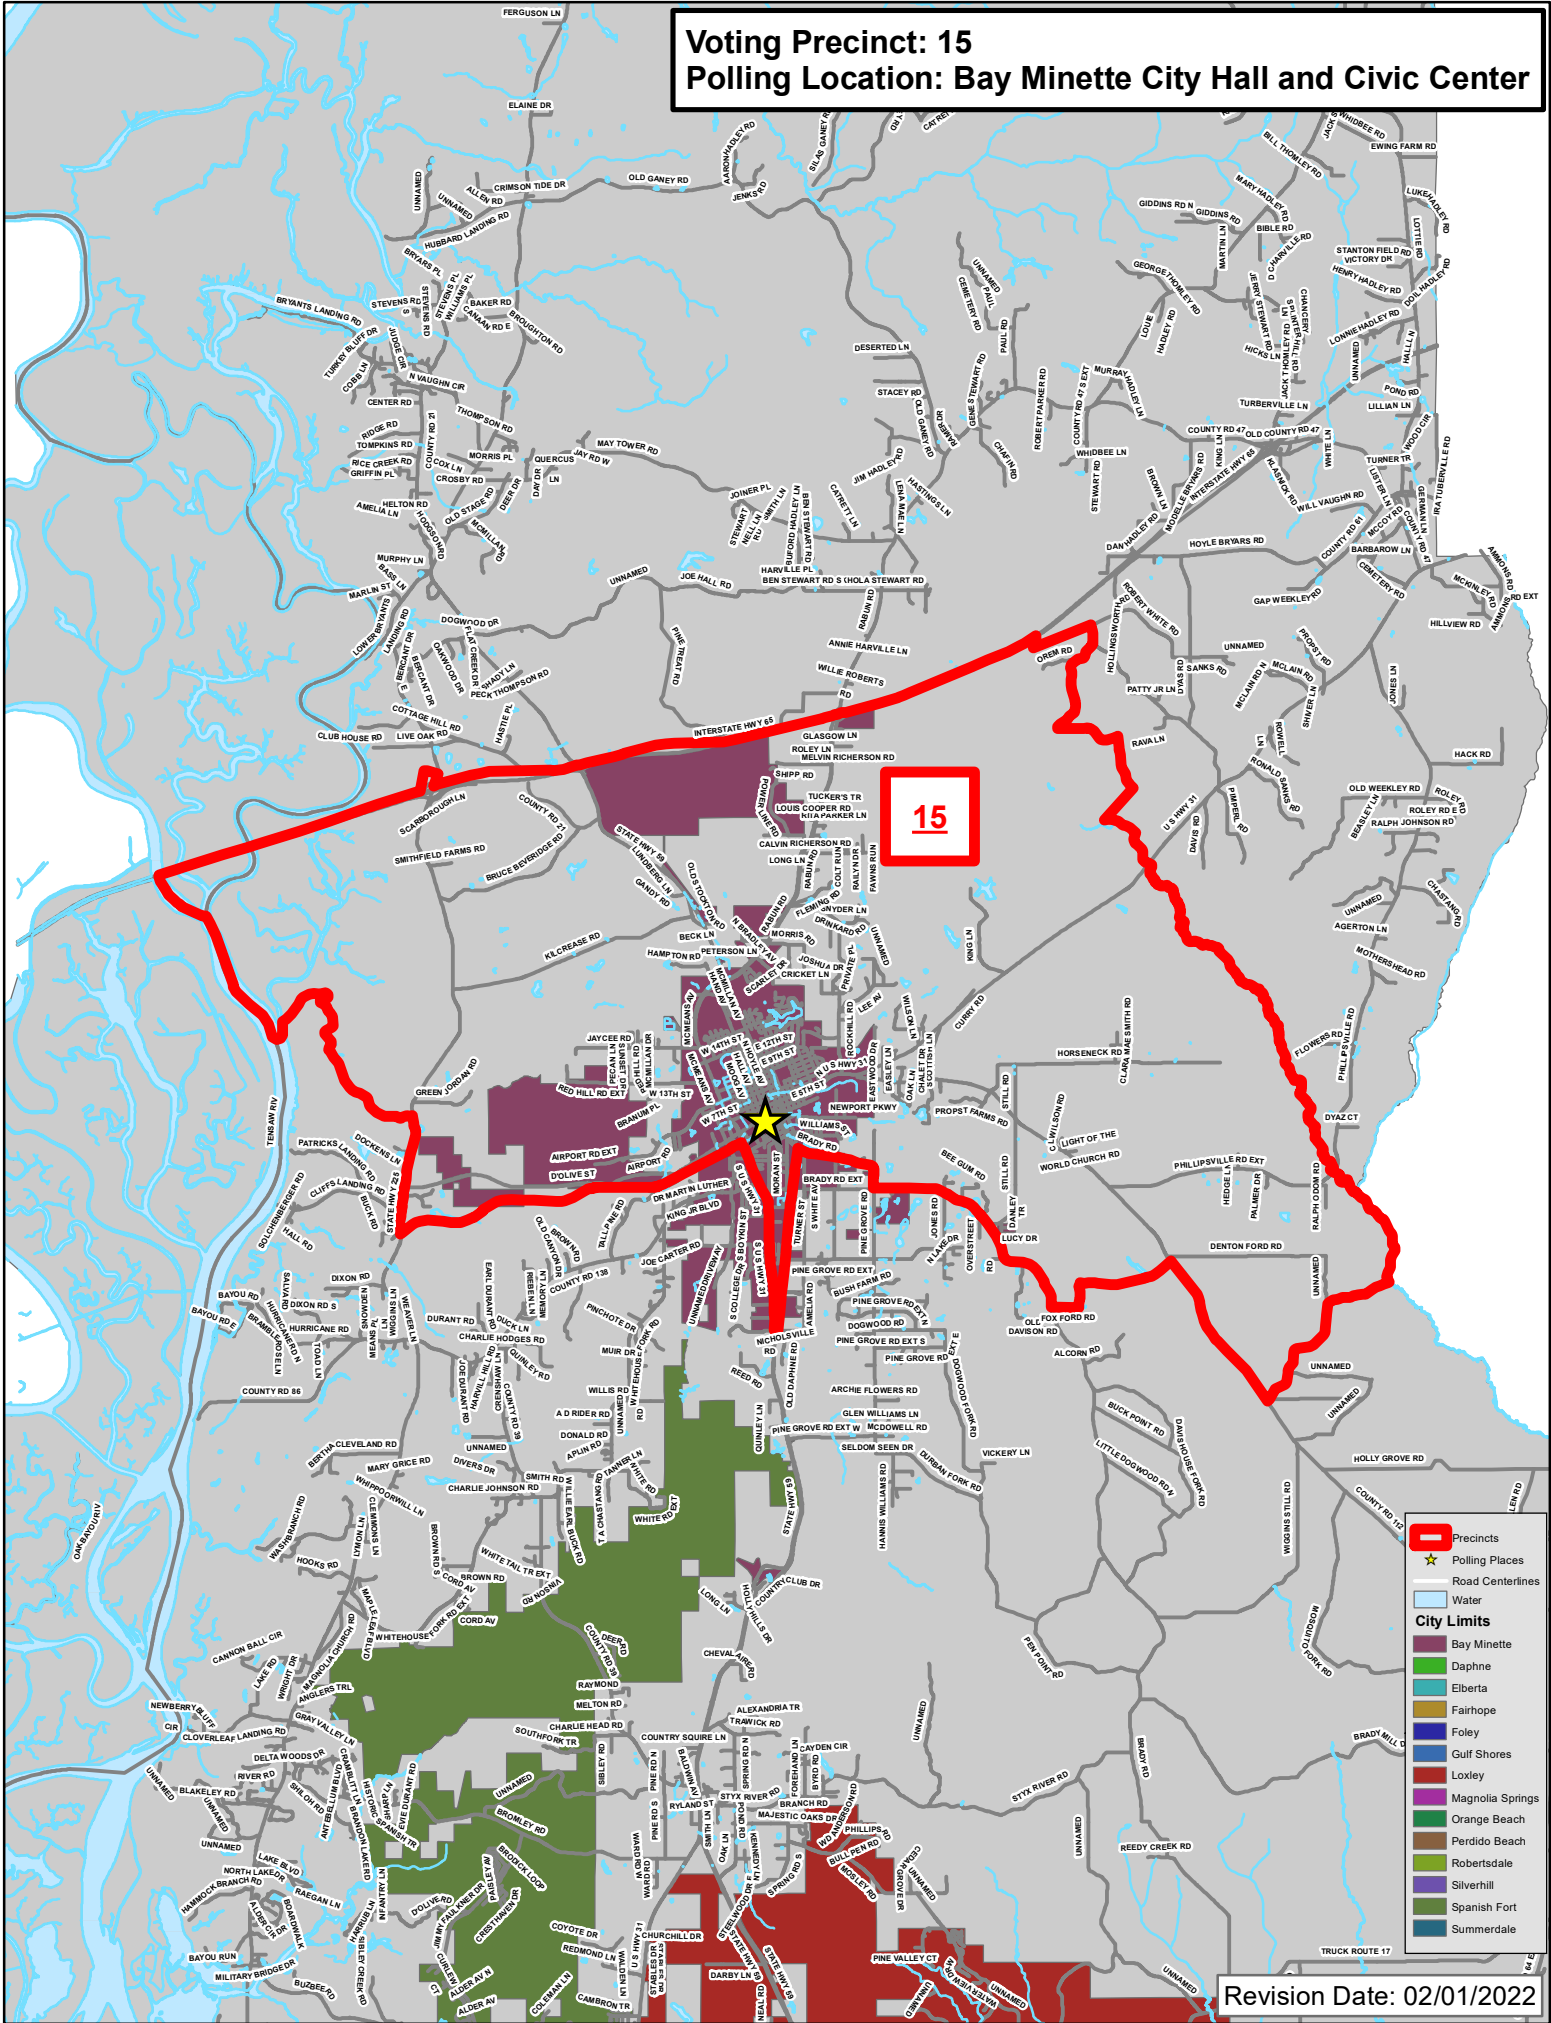

Voting Precinct: 15
Polling Location: Bay Minette City Hall and Civic Center

- █ Precincts
- ★ Polling Places
- Road Centerlines
- Water
- **City Limits**
- █ Bay Minette
- █ Daphne
- █ Elberta
- █ Fairhope
- █ Foley
- █ Gulf Shores
- █ Loxley
- █ Magnolia Springs
- █ Orange Beach
- █ Perdido Beach
- █ Robertsdale
- █ Silverhill
- █ Spanish Fort
- █ Summerdale