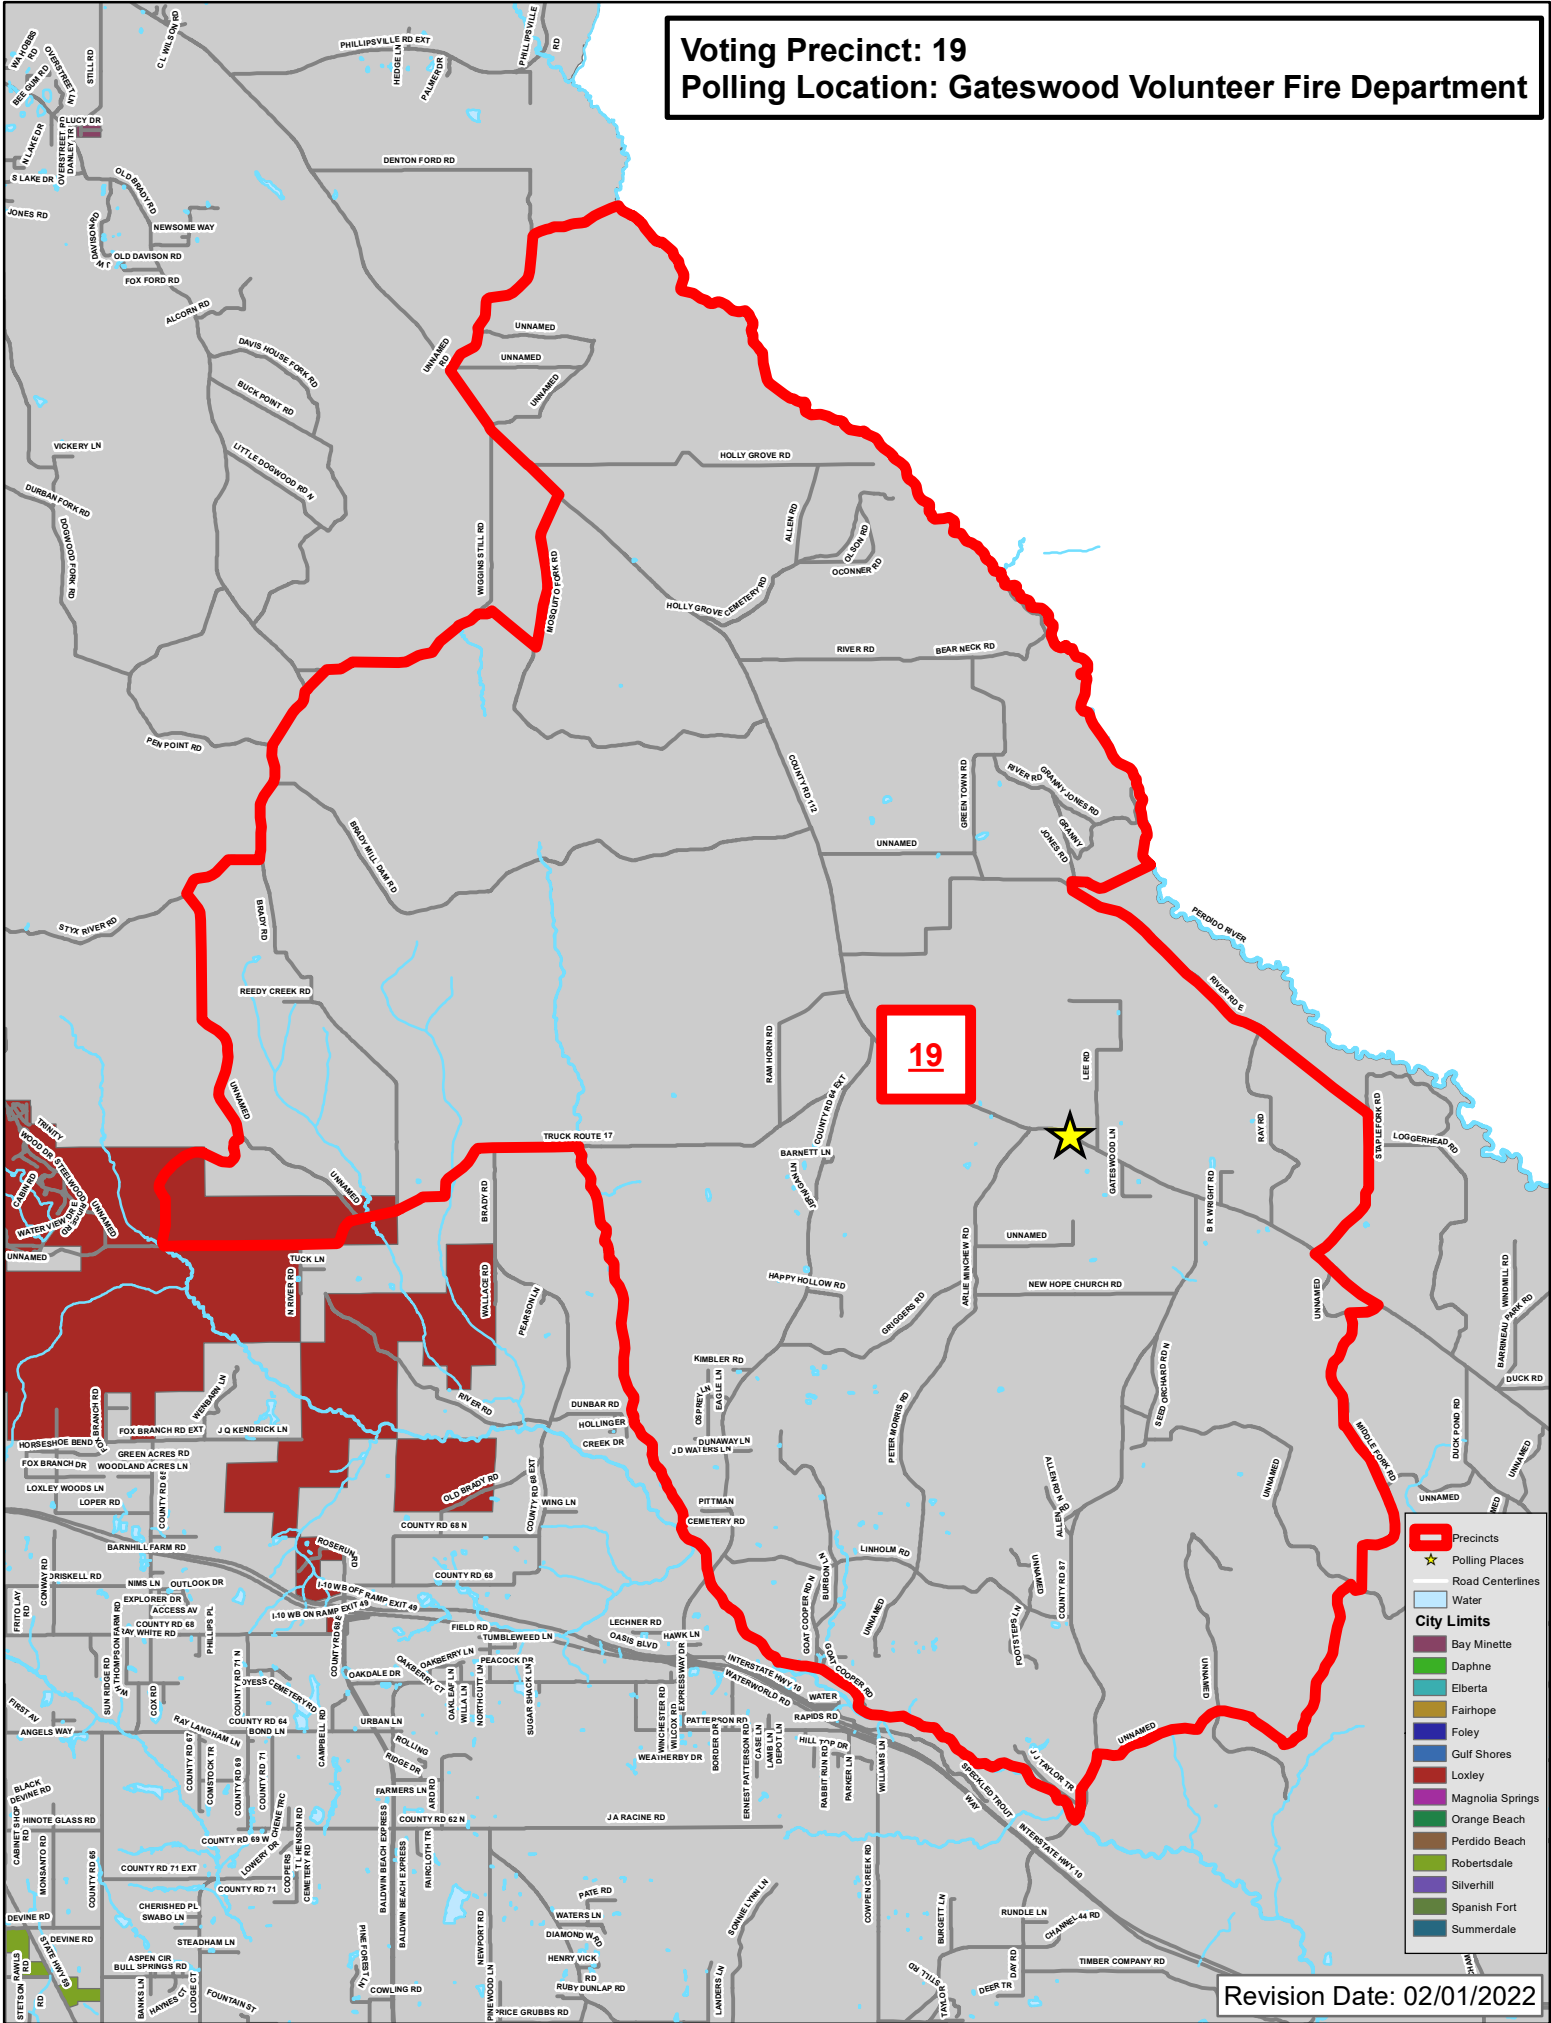

Revision Date: 02/01/2022

Voting Precinct: 19

Polling Location: Gateswood Volunteer Fire Department

19

- █ Precincts
- ★ Polling Places
- Road Centerlines
- █ Water
- City Limits**
- Bay Minette
- Daphne
- Elberta
- Fairhope
- Foley
- Gulf Shores
- Loxley
- Magnolia Springs
- Orange Beach
- Perdido Beach
- Robertsdale
- Silverhill
- Spanish Fort
- Summerdale