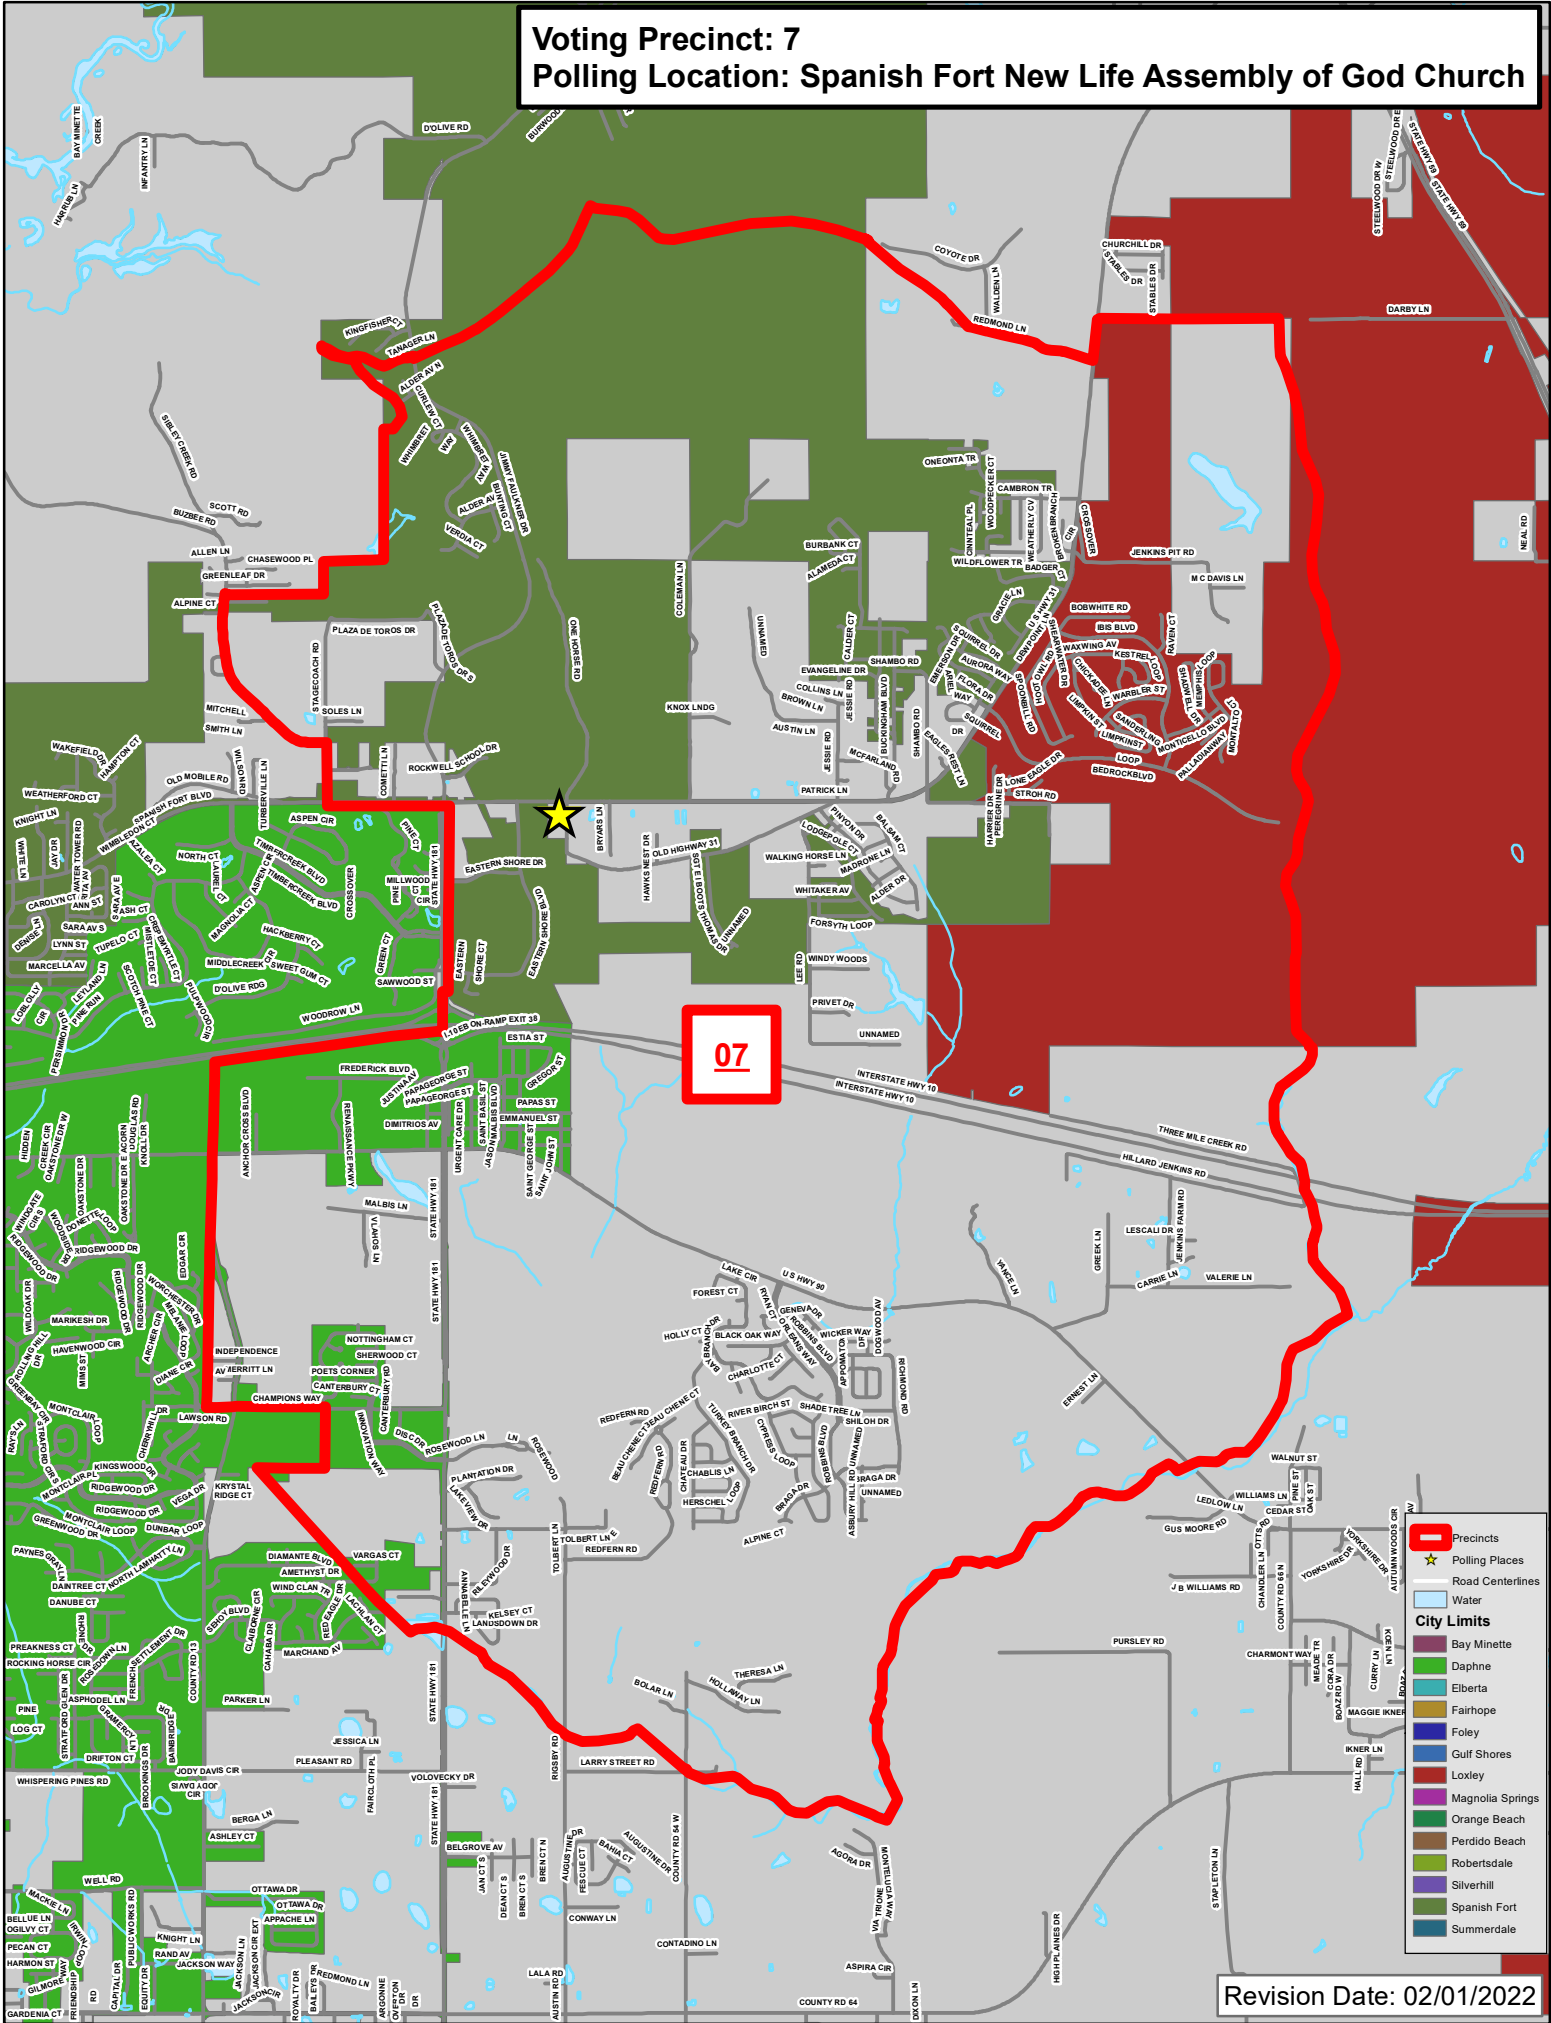

Voting Precinct: 7
Polling Location: Spanish Fort New Life Assembly of God Church

07

- Precincts
- ★ Polling Places
- Road Centerlines
- Water
- City Limits
- Bay Minette
- Daphne
- Elberta
- Fairhope
- Foley
- Gulf Shores
- Loxley
- Magnolia Springs
- Orange Beach
- Perdido Beach
- Robertsdale
- Silverhill
- Spanish Fort
- Summerdale

Revision Date: 02/01/2022