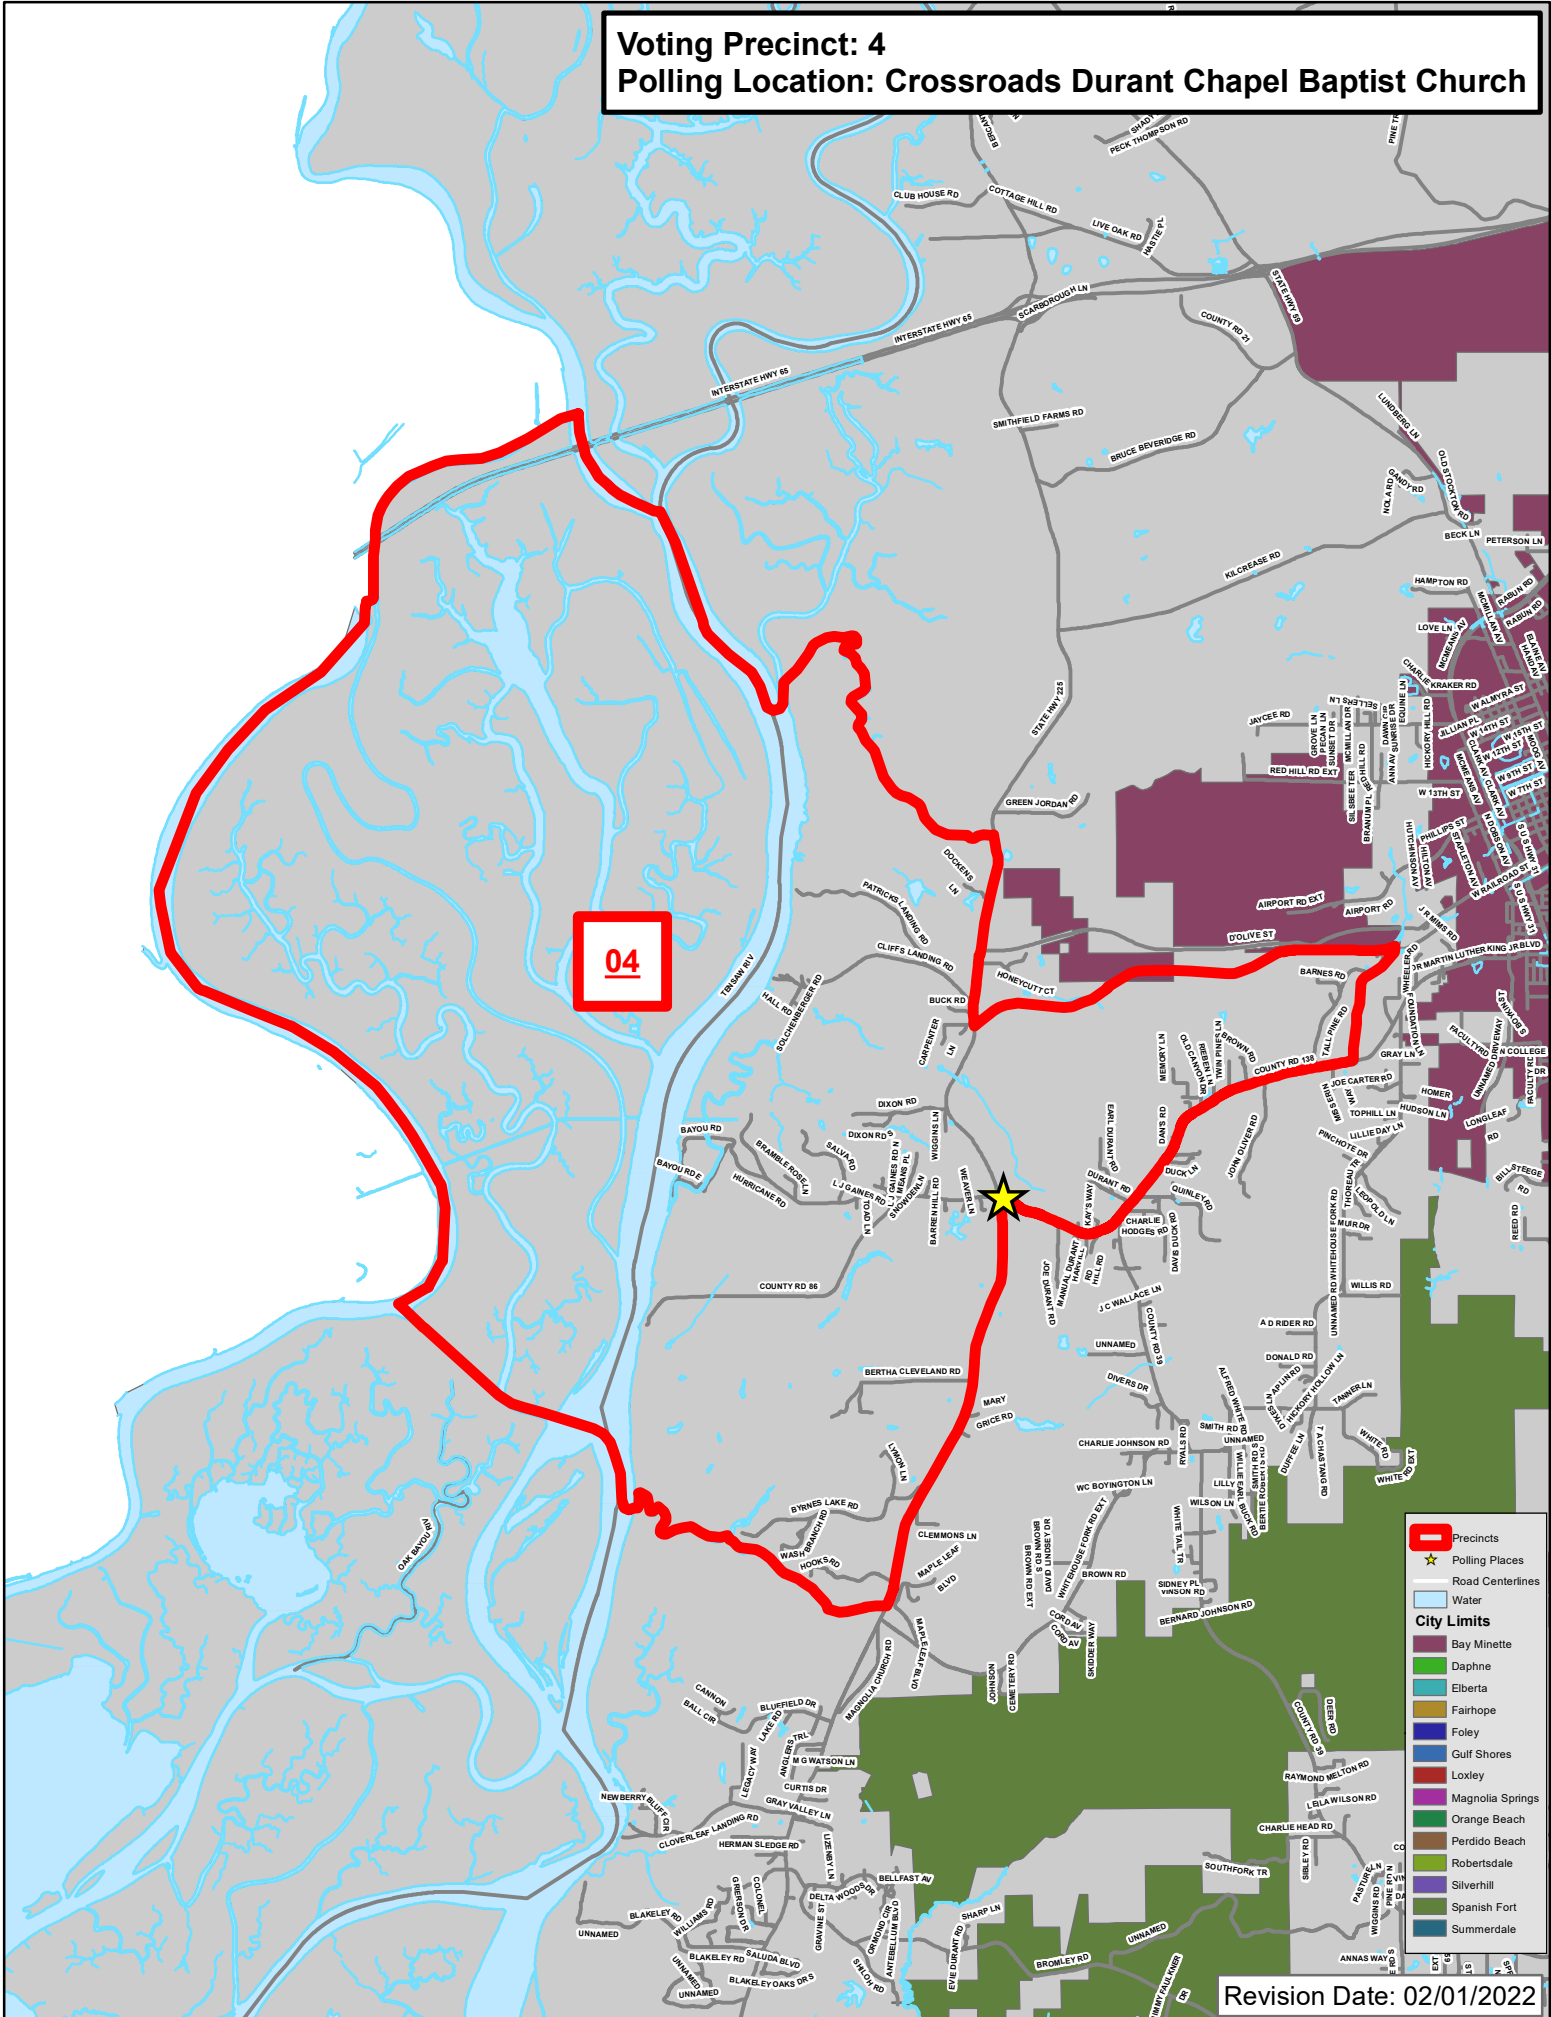

Revision Date: 02/01/2022

Voting Precinct: 4
Polling Location: Crossroads Durant Chapel Baptist Church

04

- █ Precincts
- ★ Polling Places
- Road Centerlines
- Water

City Limits

- Bay Minette
- Daphne
- Elberta
- Fairhope
- Foley
- Gulf Shores
- Loxley
- Magnolia Springs
- Orange Beach
- Perdido Beach
- Robertsdale
- Silverhill
- Spanish Fort
- Summerdale