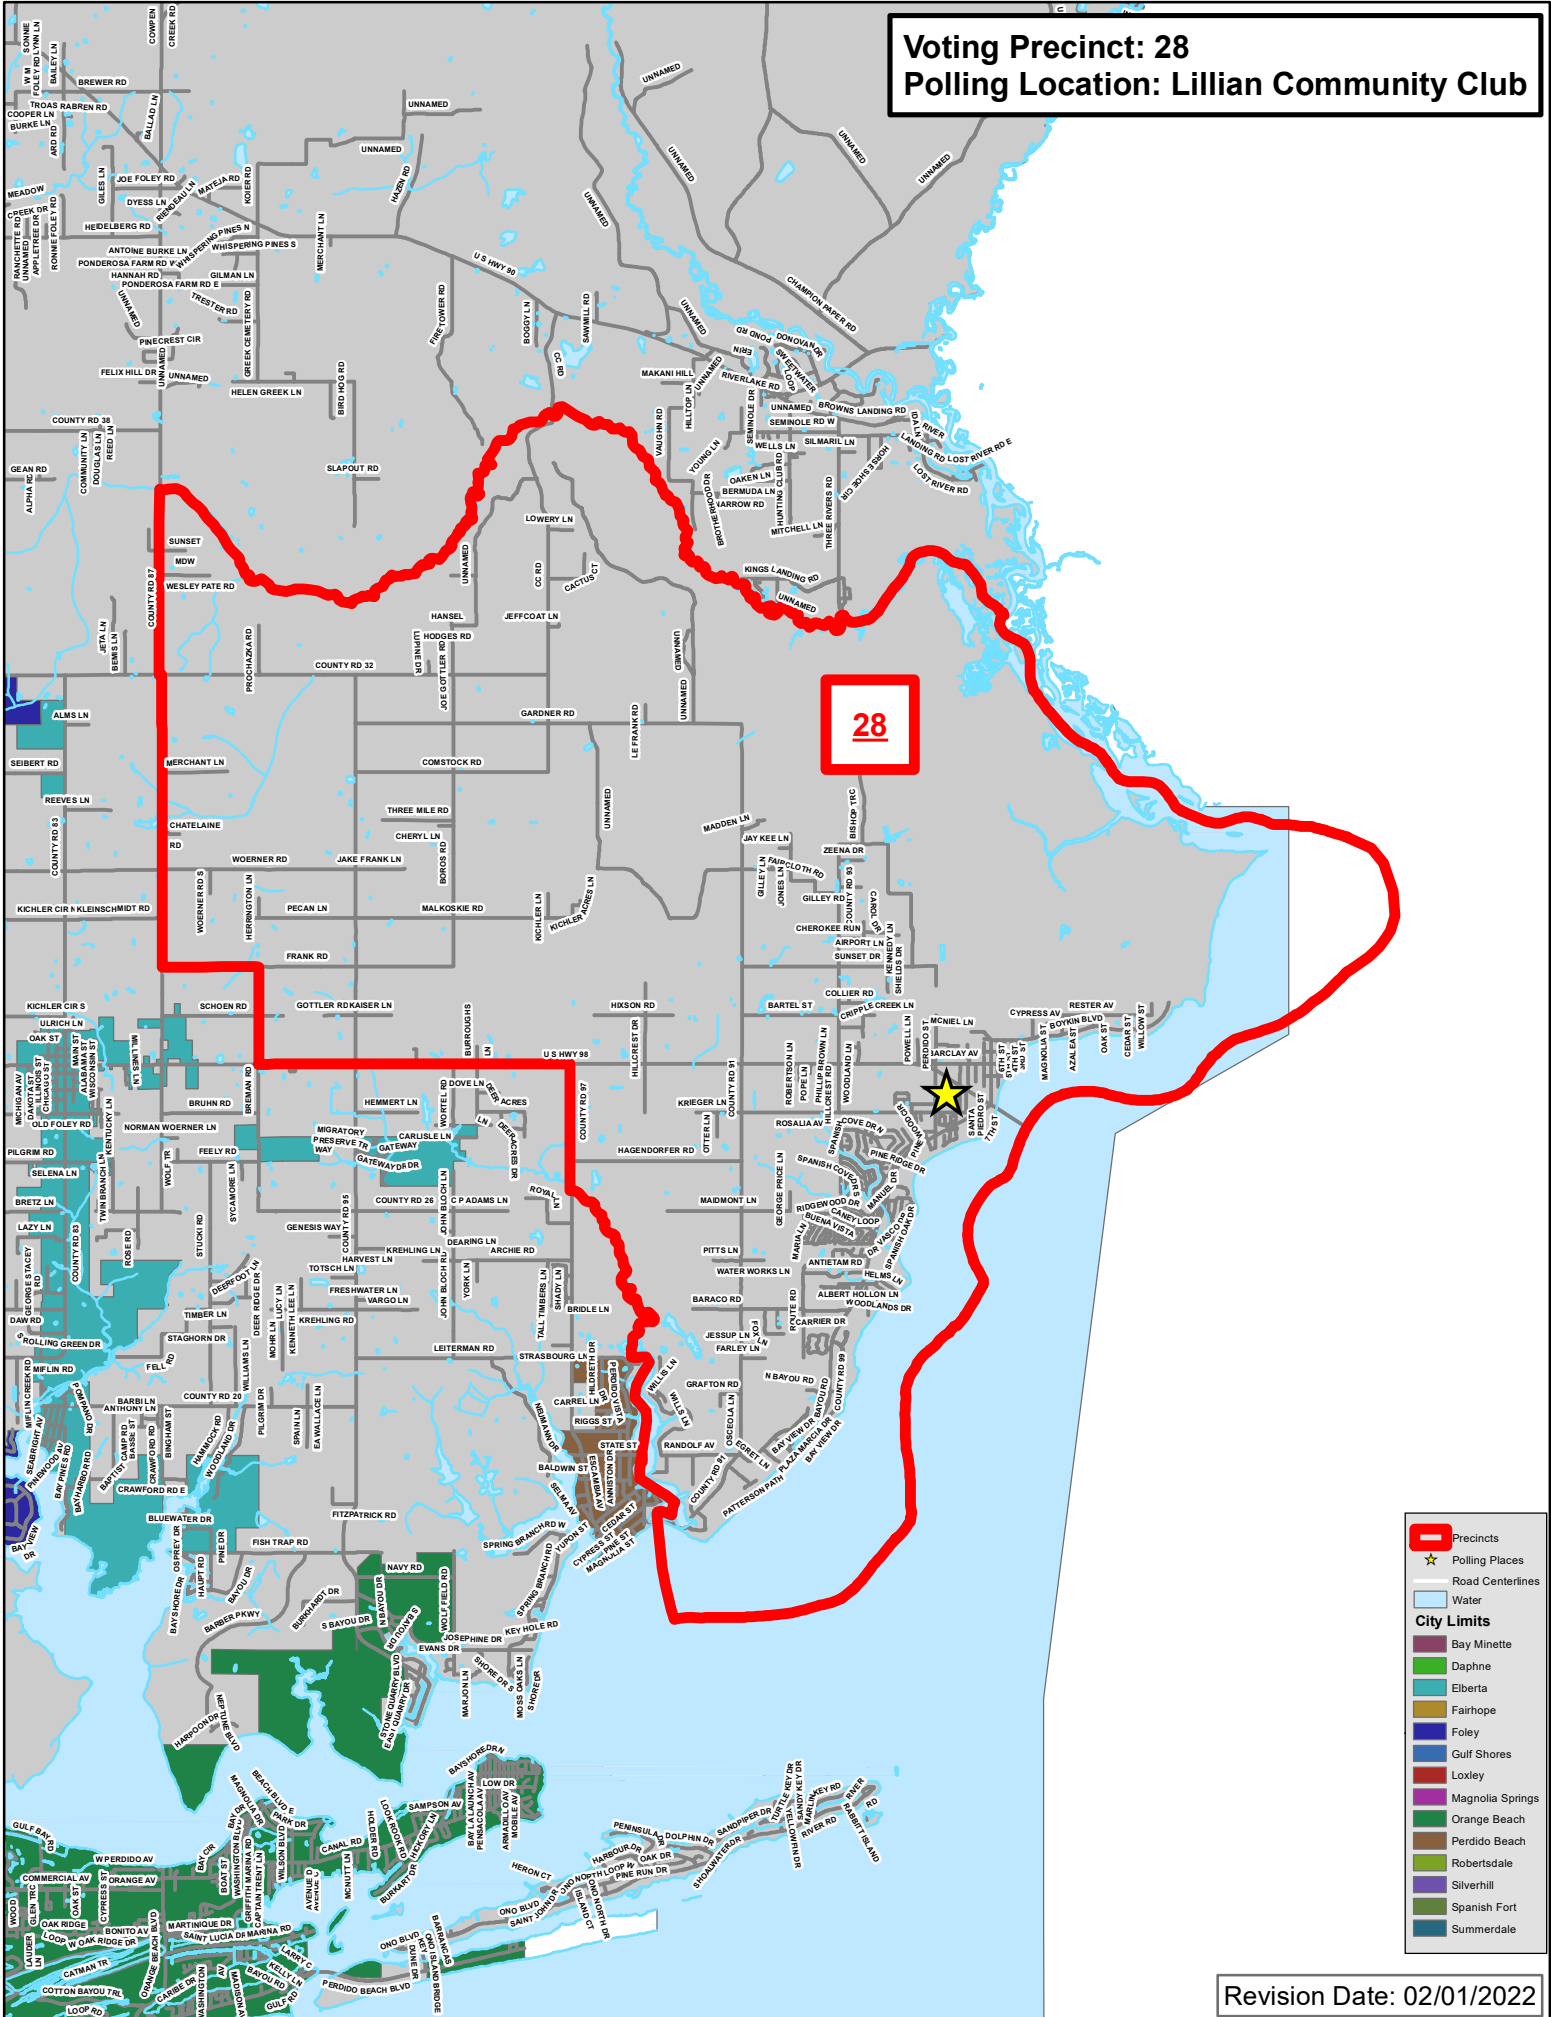

Voting Precinct: 28
Polling Location: Lillian Community Club

28

- Precincts
- Polling Places
- Road Centerlines
- Water
- **City Limits**
- Bay Minette
- Daphne
- Elberta
- Fairhope
- Foley
- Gulf Shores
- Loxley
- Magnolia Springs
- Orange Beach
- Perdido Beach
- Robertsdale
- Silverhill
- Spanish Fort
- Summerdale

Revision Date: 02/01/2022