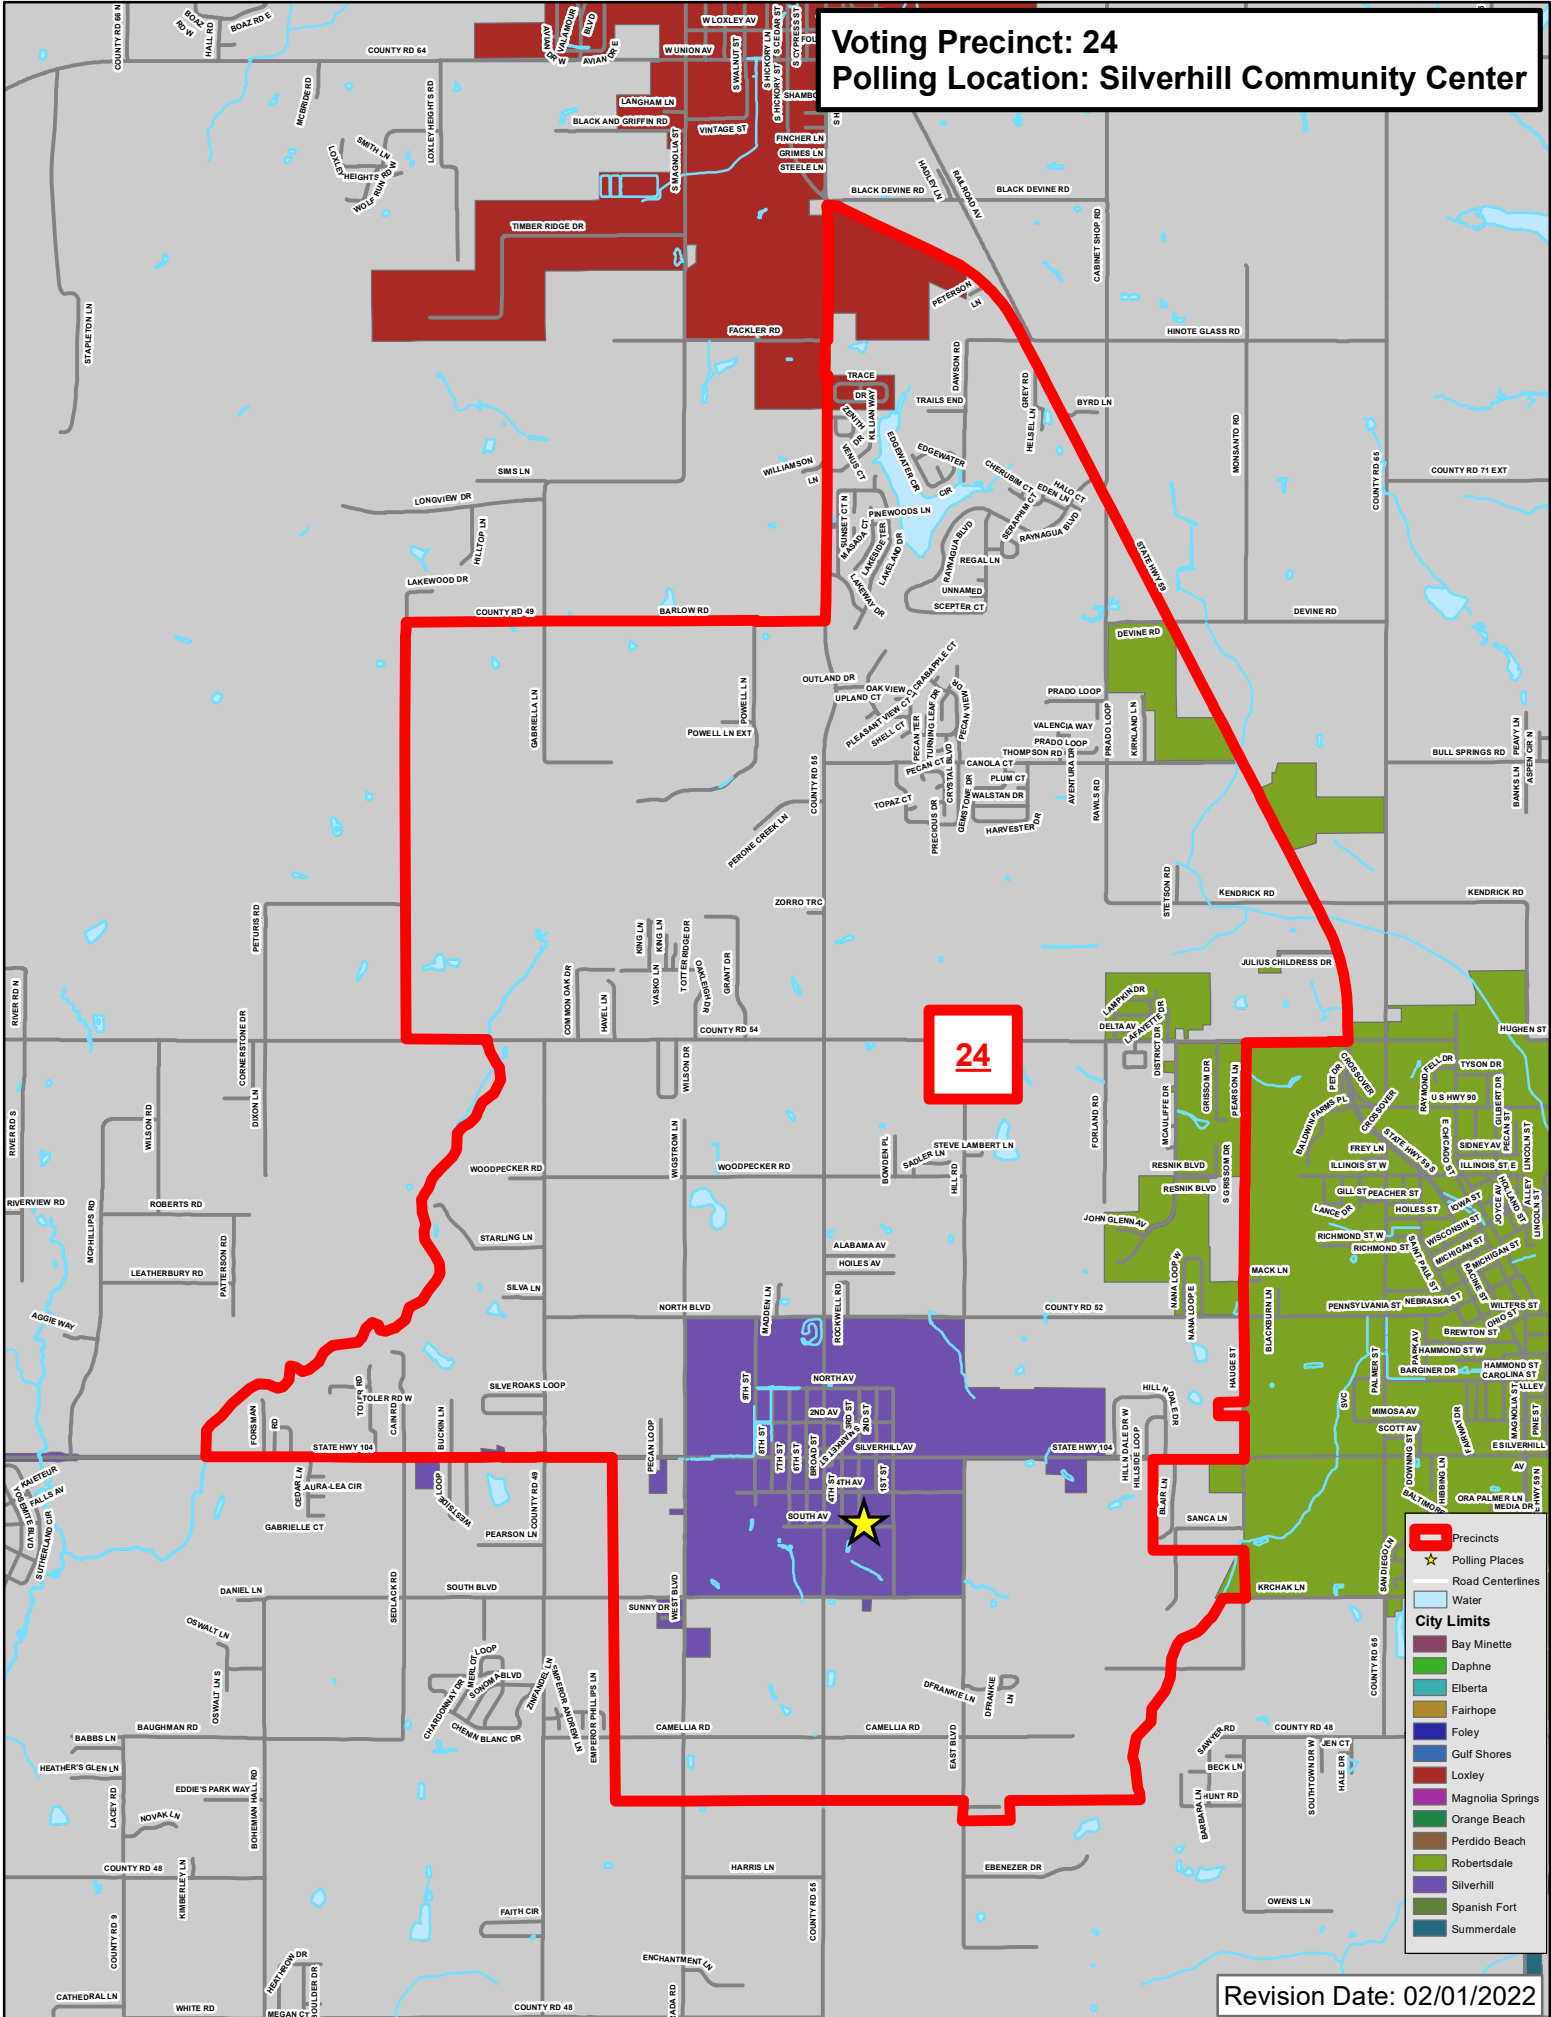

Voting Precinct: 24
Polling Location: Silverhill Community Center

24

- Precincts
- ★ Polling Places
- Road Centerlines
- Water

City Limits

- Bay Minette
- Daphne
- Elberta
- Fairhope
- Foley
- Gulf Shores
- Loxley
- Magnolia Springs
- Orange Beach
- Perdido Beach
- Robertsdale
- Silverhill
- Spanish Fort
- Summerdale