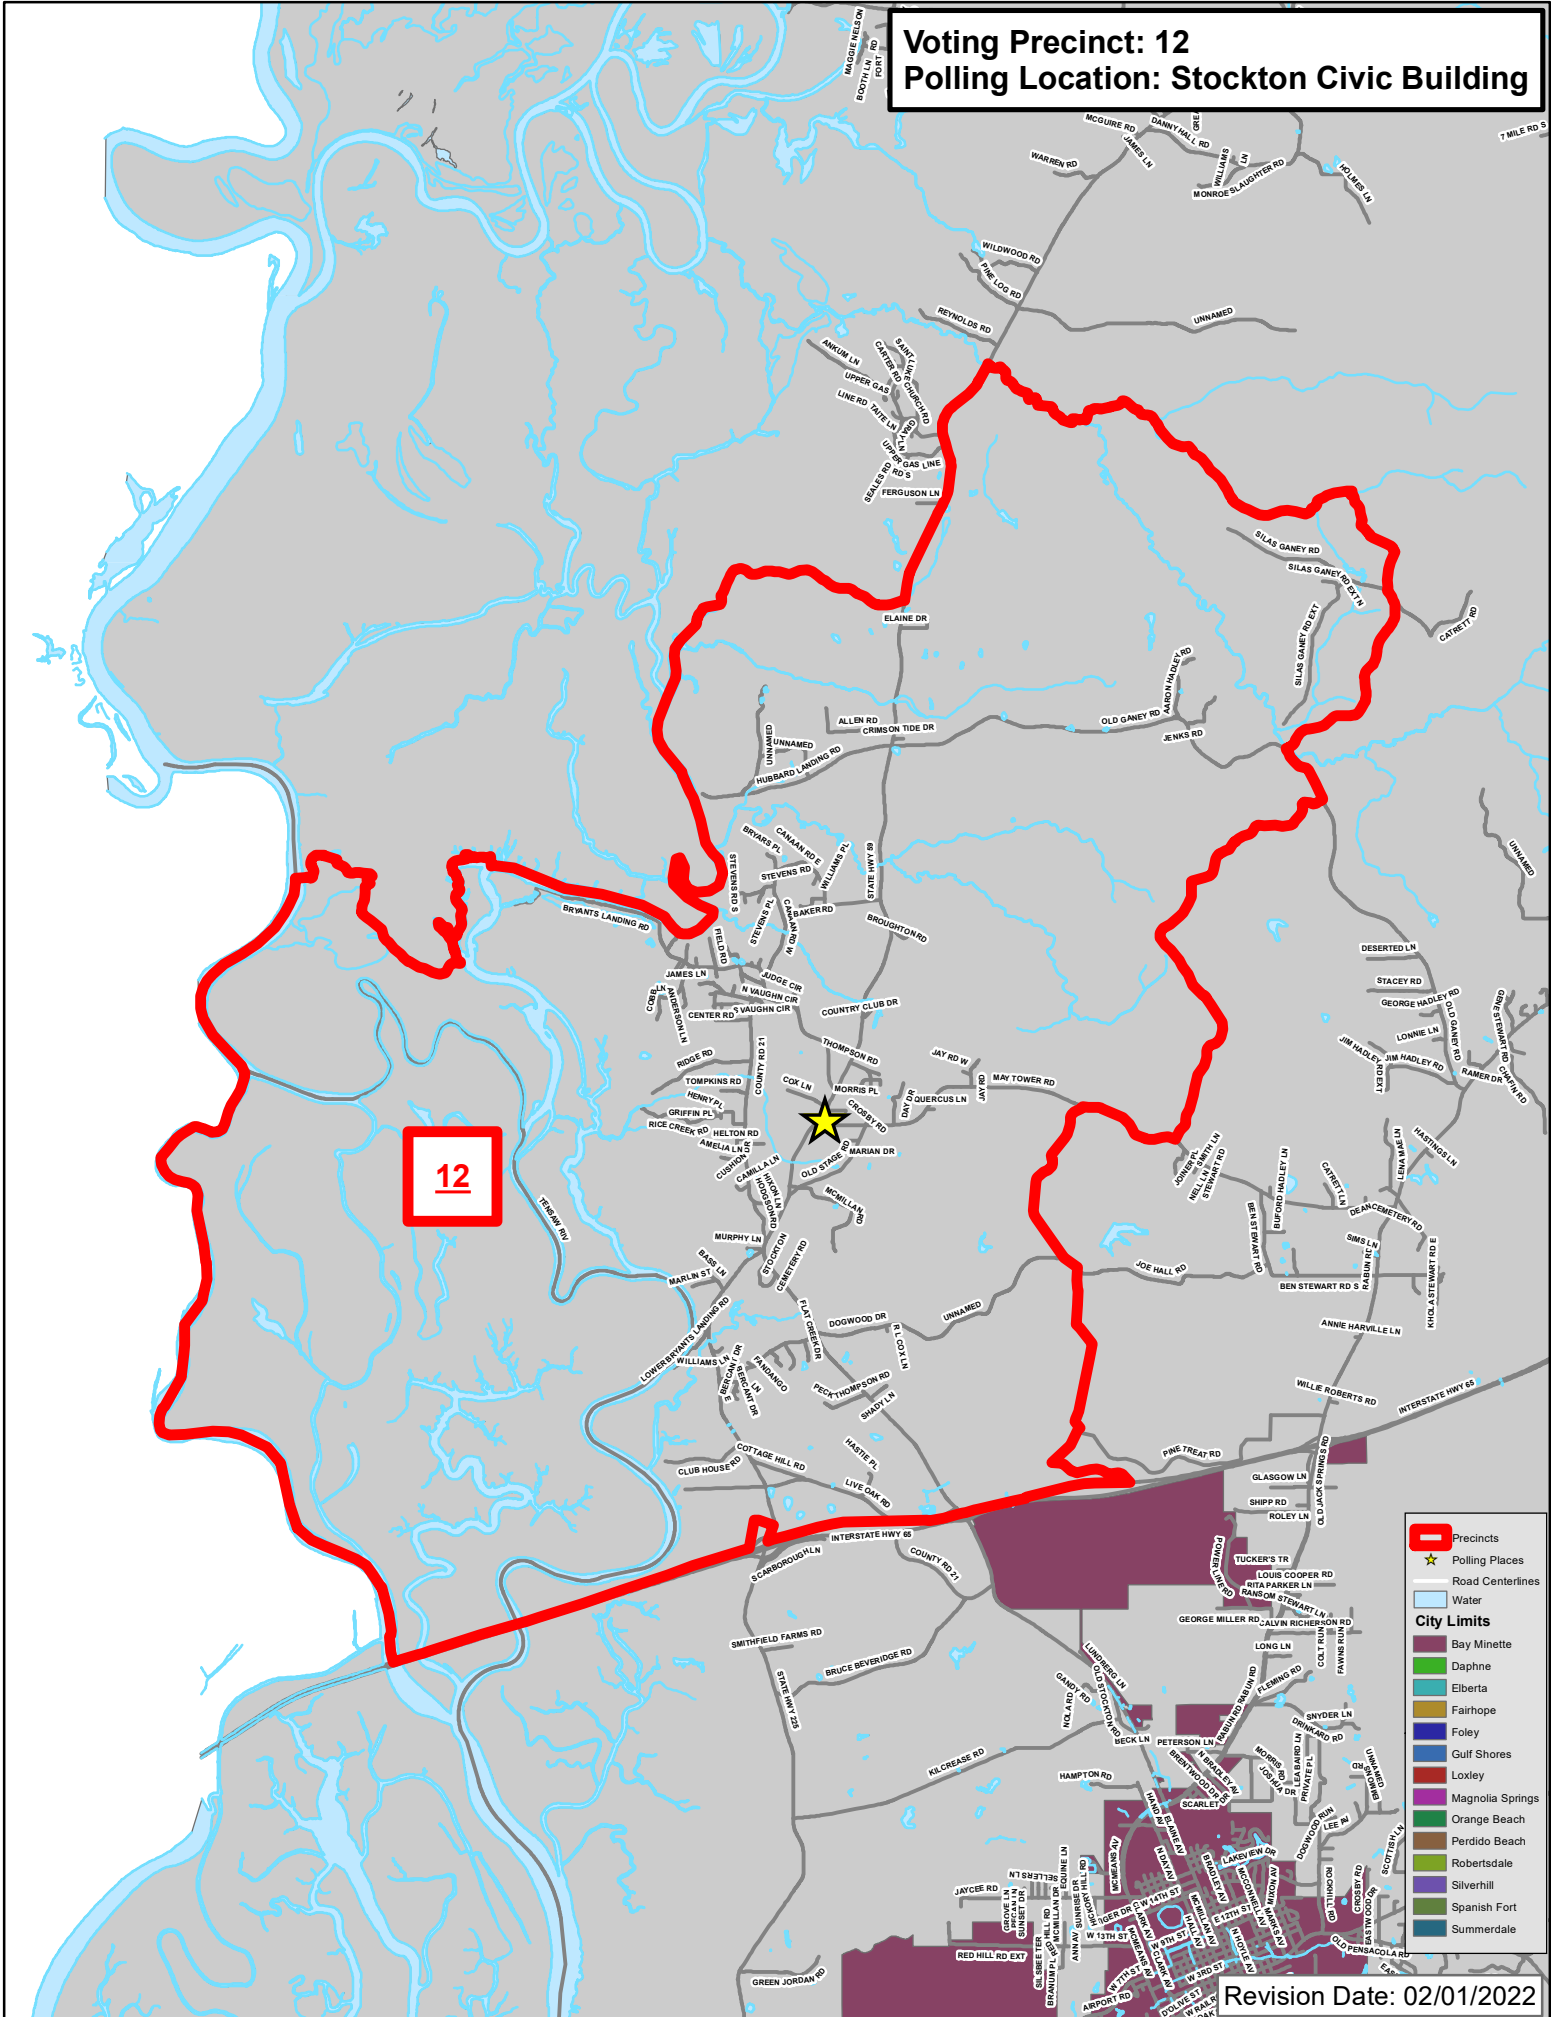

Voting Precinct: 12
Polling Location: Stockton Civic Building

12

	Precincts
	Polling Places
	Road Centerlines
	Water
City Limits	
	Bay Minette
	Daphne
	Elberta
	Fairhope
	Foley
	Gulf Shores
	Loxley
	Magnolia Springs
	Orange Beach
	Perdido Beach
	Robertsdale
	Silverhill
	Spanish Fort
	Summerdale

Revision Date: 02/01/2022