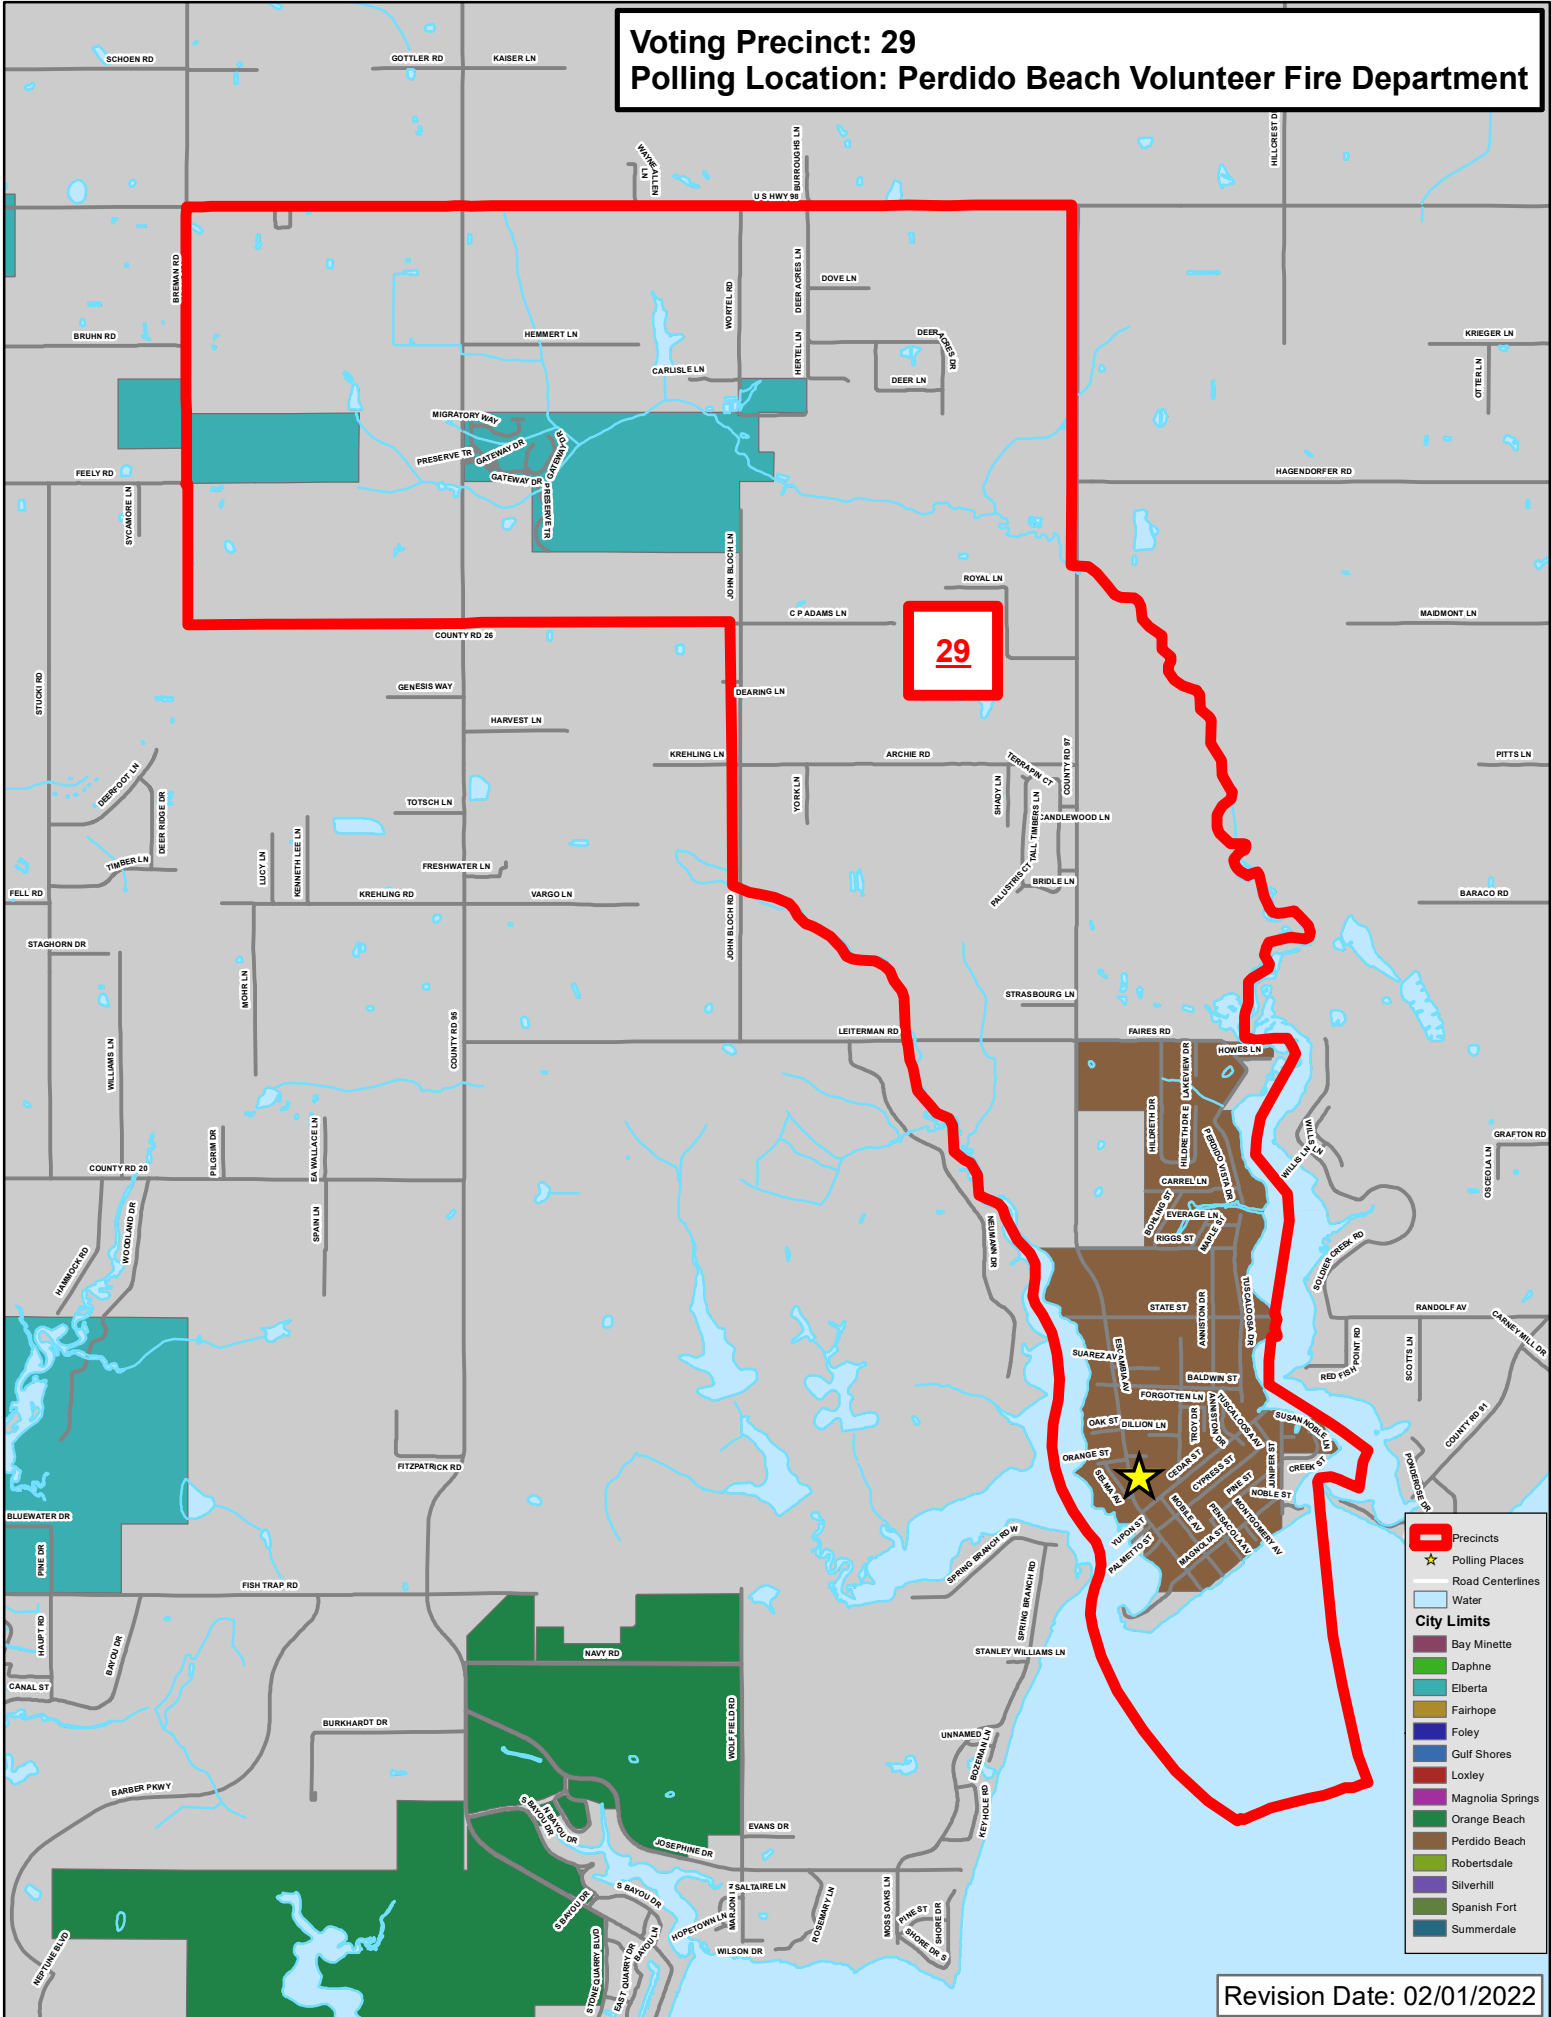

Voting Precinct: 29
Polling Location: Perdido Beach Volunteer Fire Department

- ▭ Precincts
- ★ Polling Places
- Road Centerlines
- Water
- **City Limits**
- ▭ Bay Minette
- ▭ Daphne
- ▭ Elberta
- ▭ Fairhope
- ▭ Foley
- ▭ Gulf Shores
- ▭ Loxley
- ▭ Magnolia Springs
- ▭ Orange Beach
- ▭ Perdido Beach
- ▭ Robertsdale
- ▭ Silverhill
- ▭ Spanish Fort
- ▭ Summerdale

Revision Date: 02/01/2022