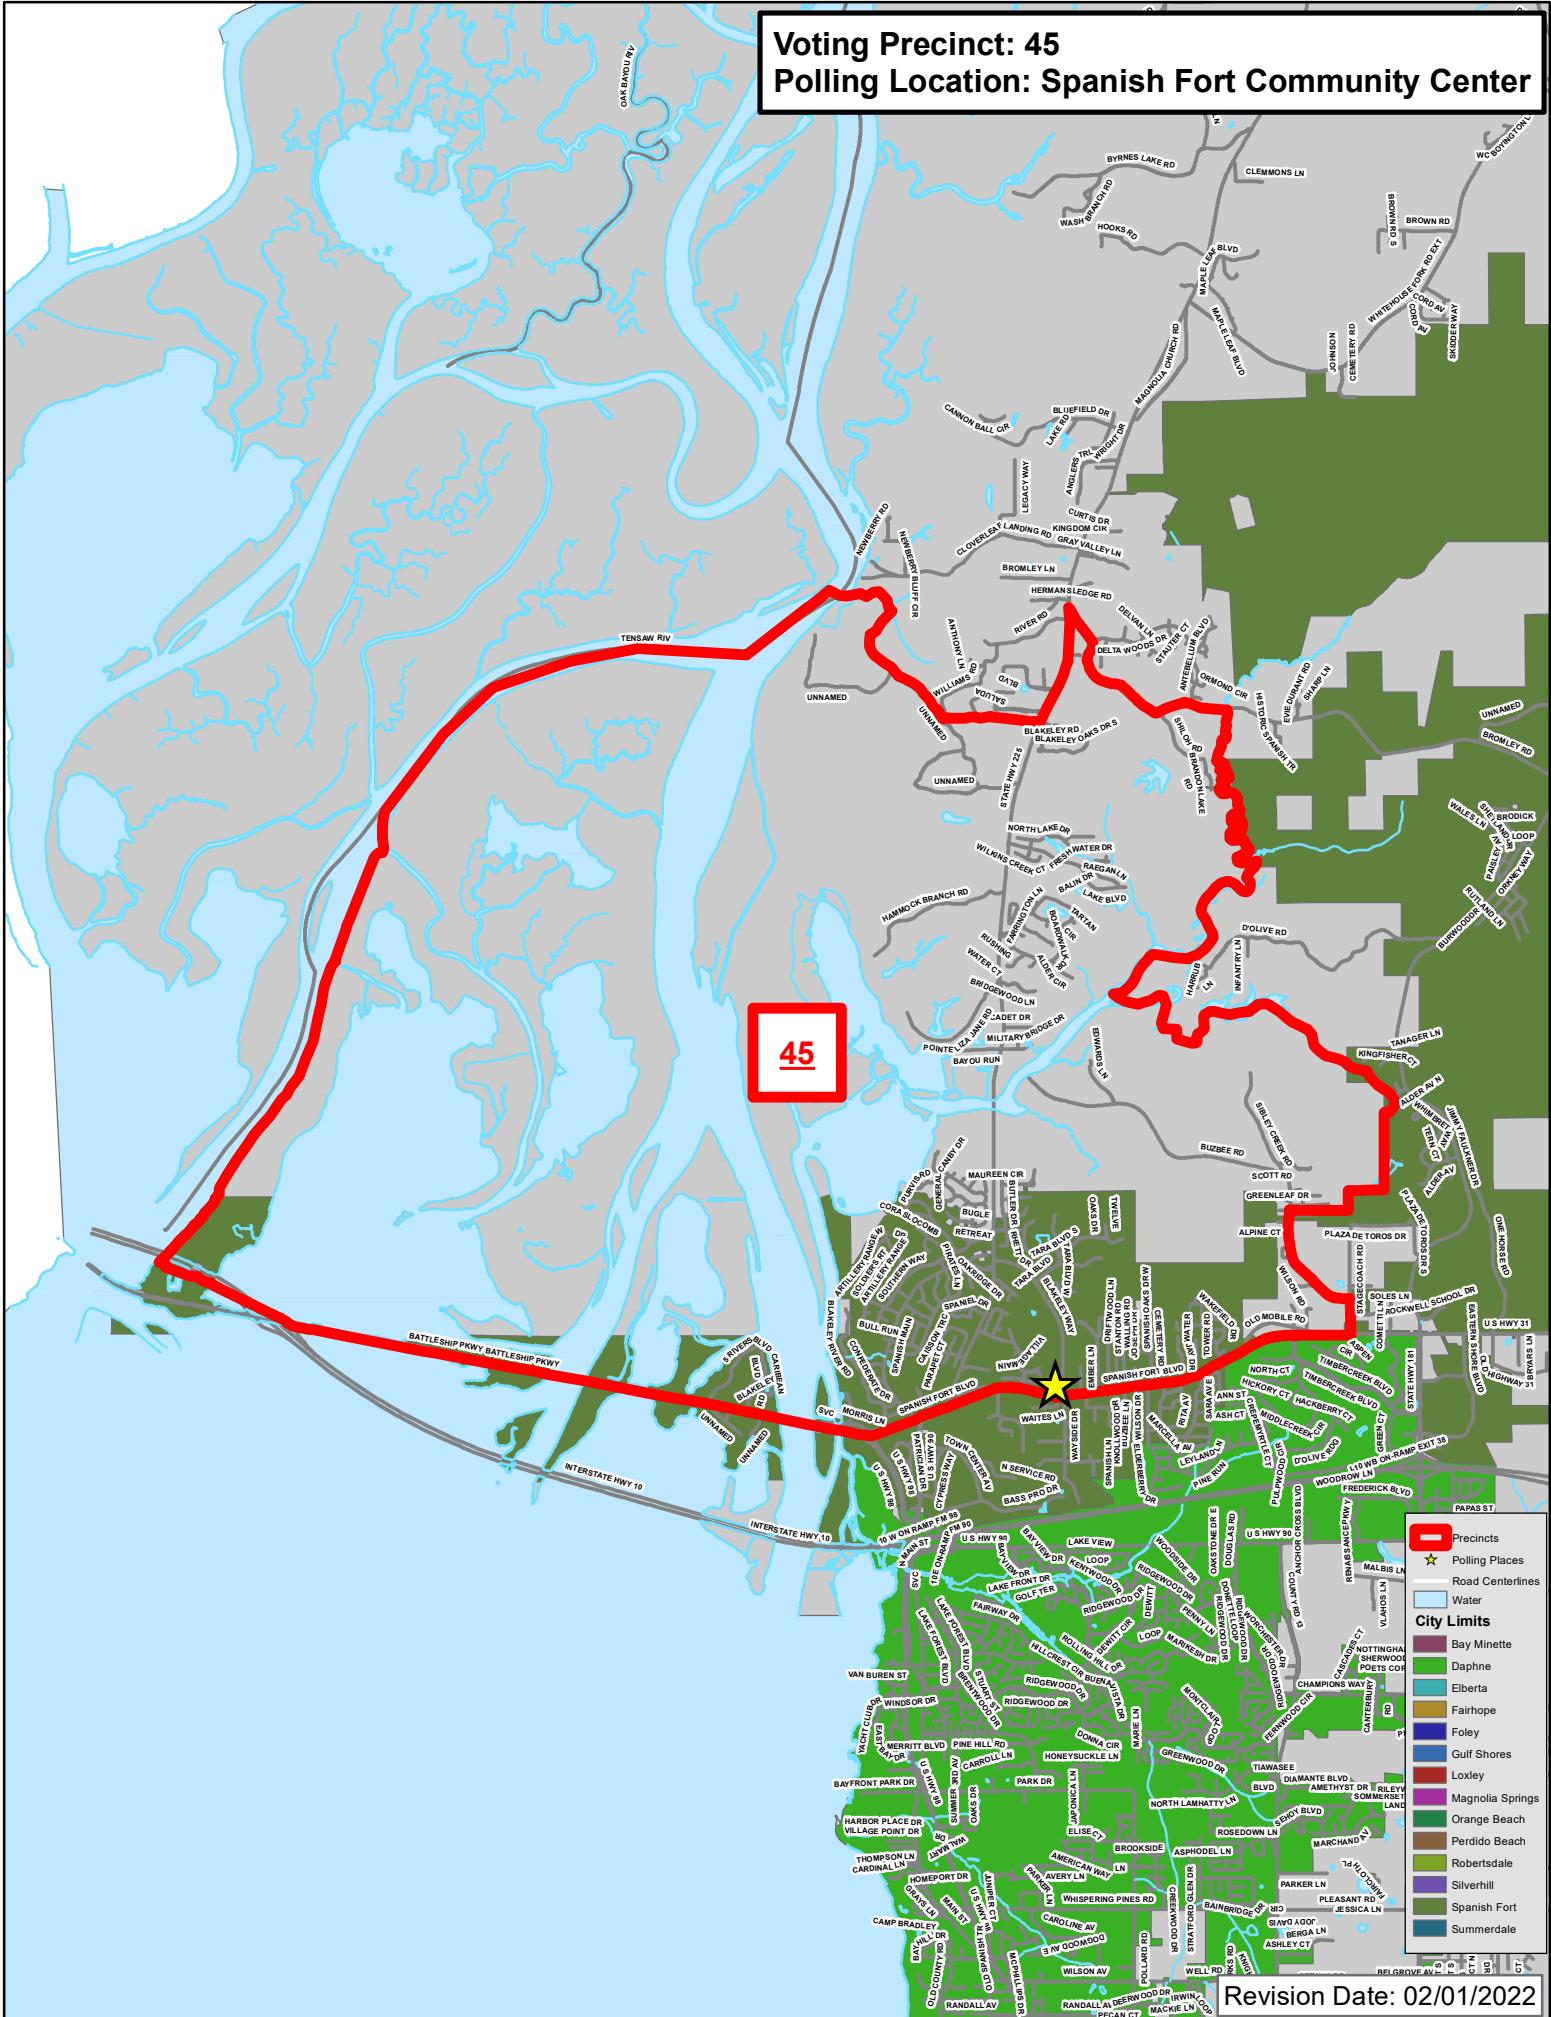

Voting Precinct: 45
Polling Location: Spanish Fort Community Center

45

- Precincts
- Polling Places
- Road Centerlines
- Water
- **City Limits**
- Bay Minette
- Daphne
- Elberta
- Fairhope
- Foley
- Gulf Shores
- Loxley
- Magnolia Springs
- Orange Beach
- Perdido Beach
- Robertsdale
- Silverhill
- Spanish Fort
- Summerdale

Revision Date: 02/01/2022