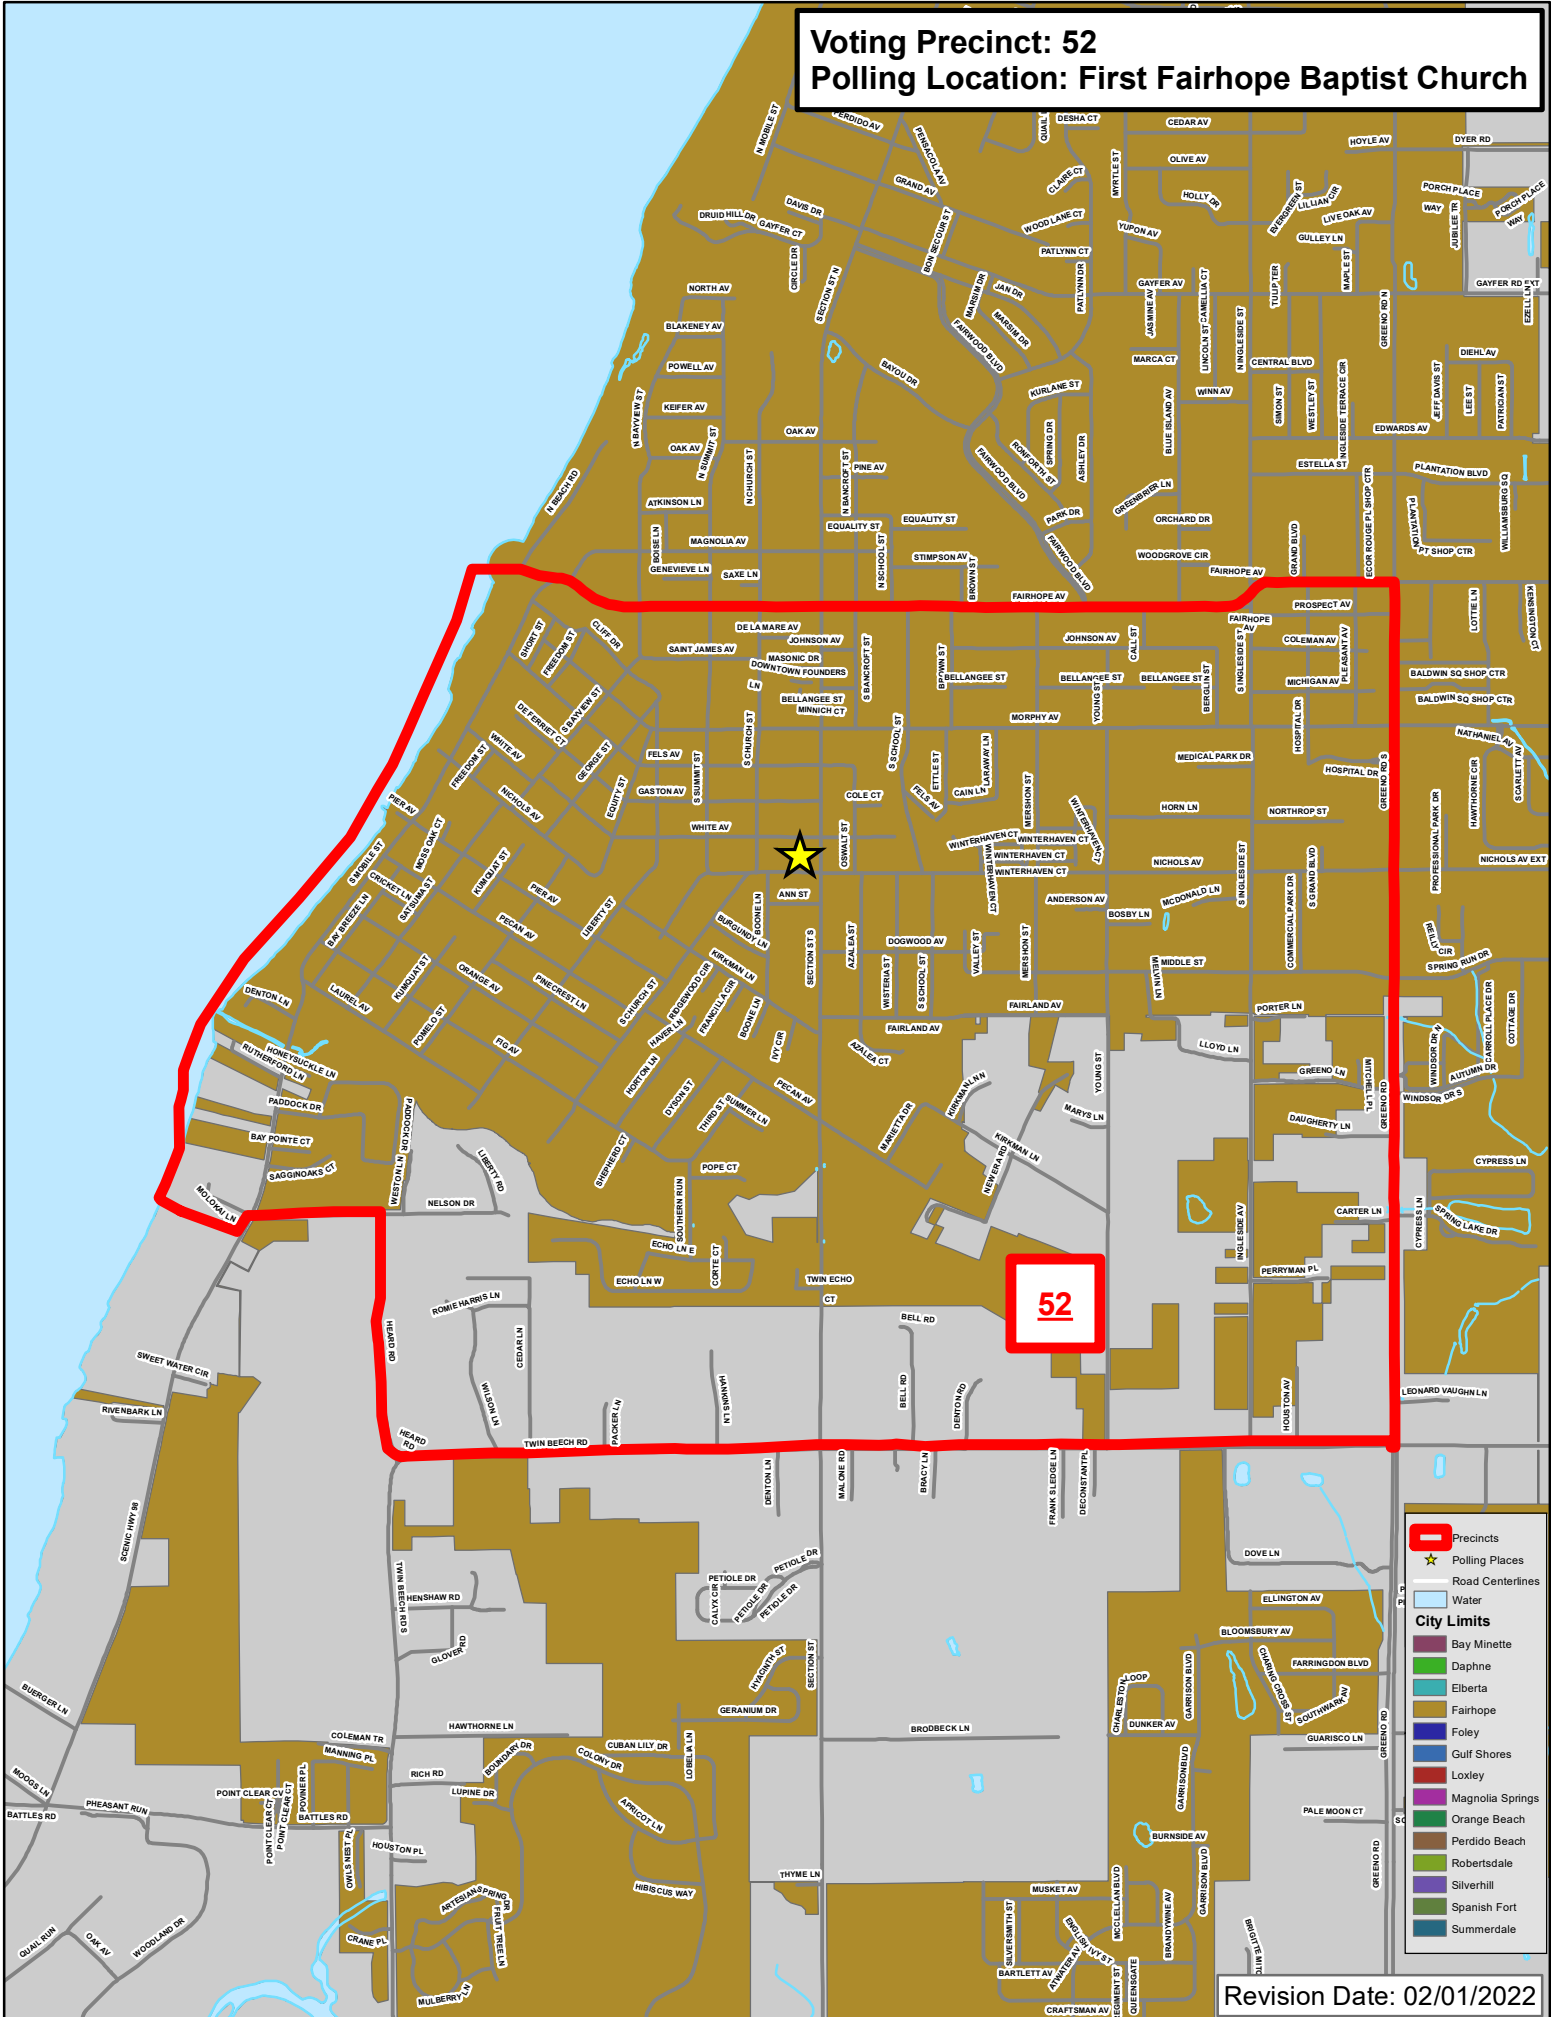

Voting Precinct: 52
Polling Location: First Fairhope Baptist Church

Legend

- Precincts
- ★ Polling Places
- Road Centerlines
- Water

City Limits

- Bay Minette
- Daphne
- Elberta
- Fairhope
- Foley
- Gulf Shores
- Loxley
- Magnolia Springs
- Orange Beach
- Panama City Beach
- Robertsdale
- Silverhill
- Spanish Fort
- Summerdale

Revision Date: 02/01/2022