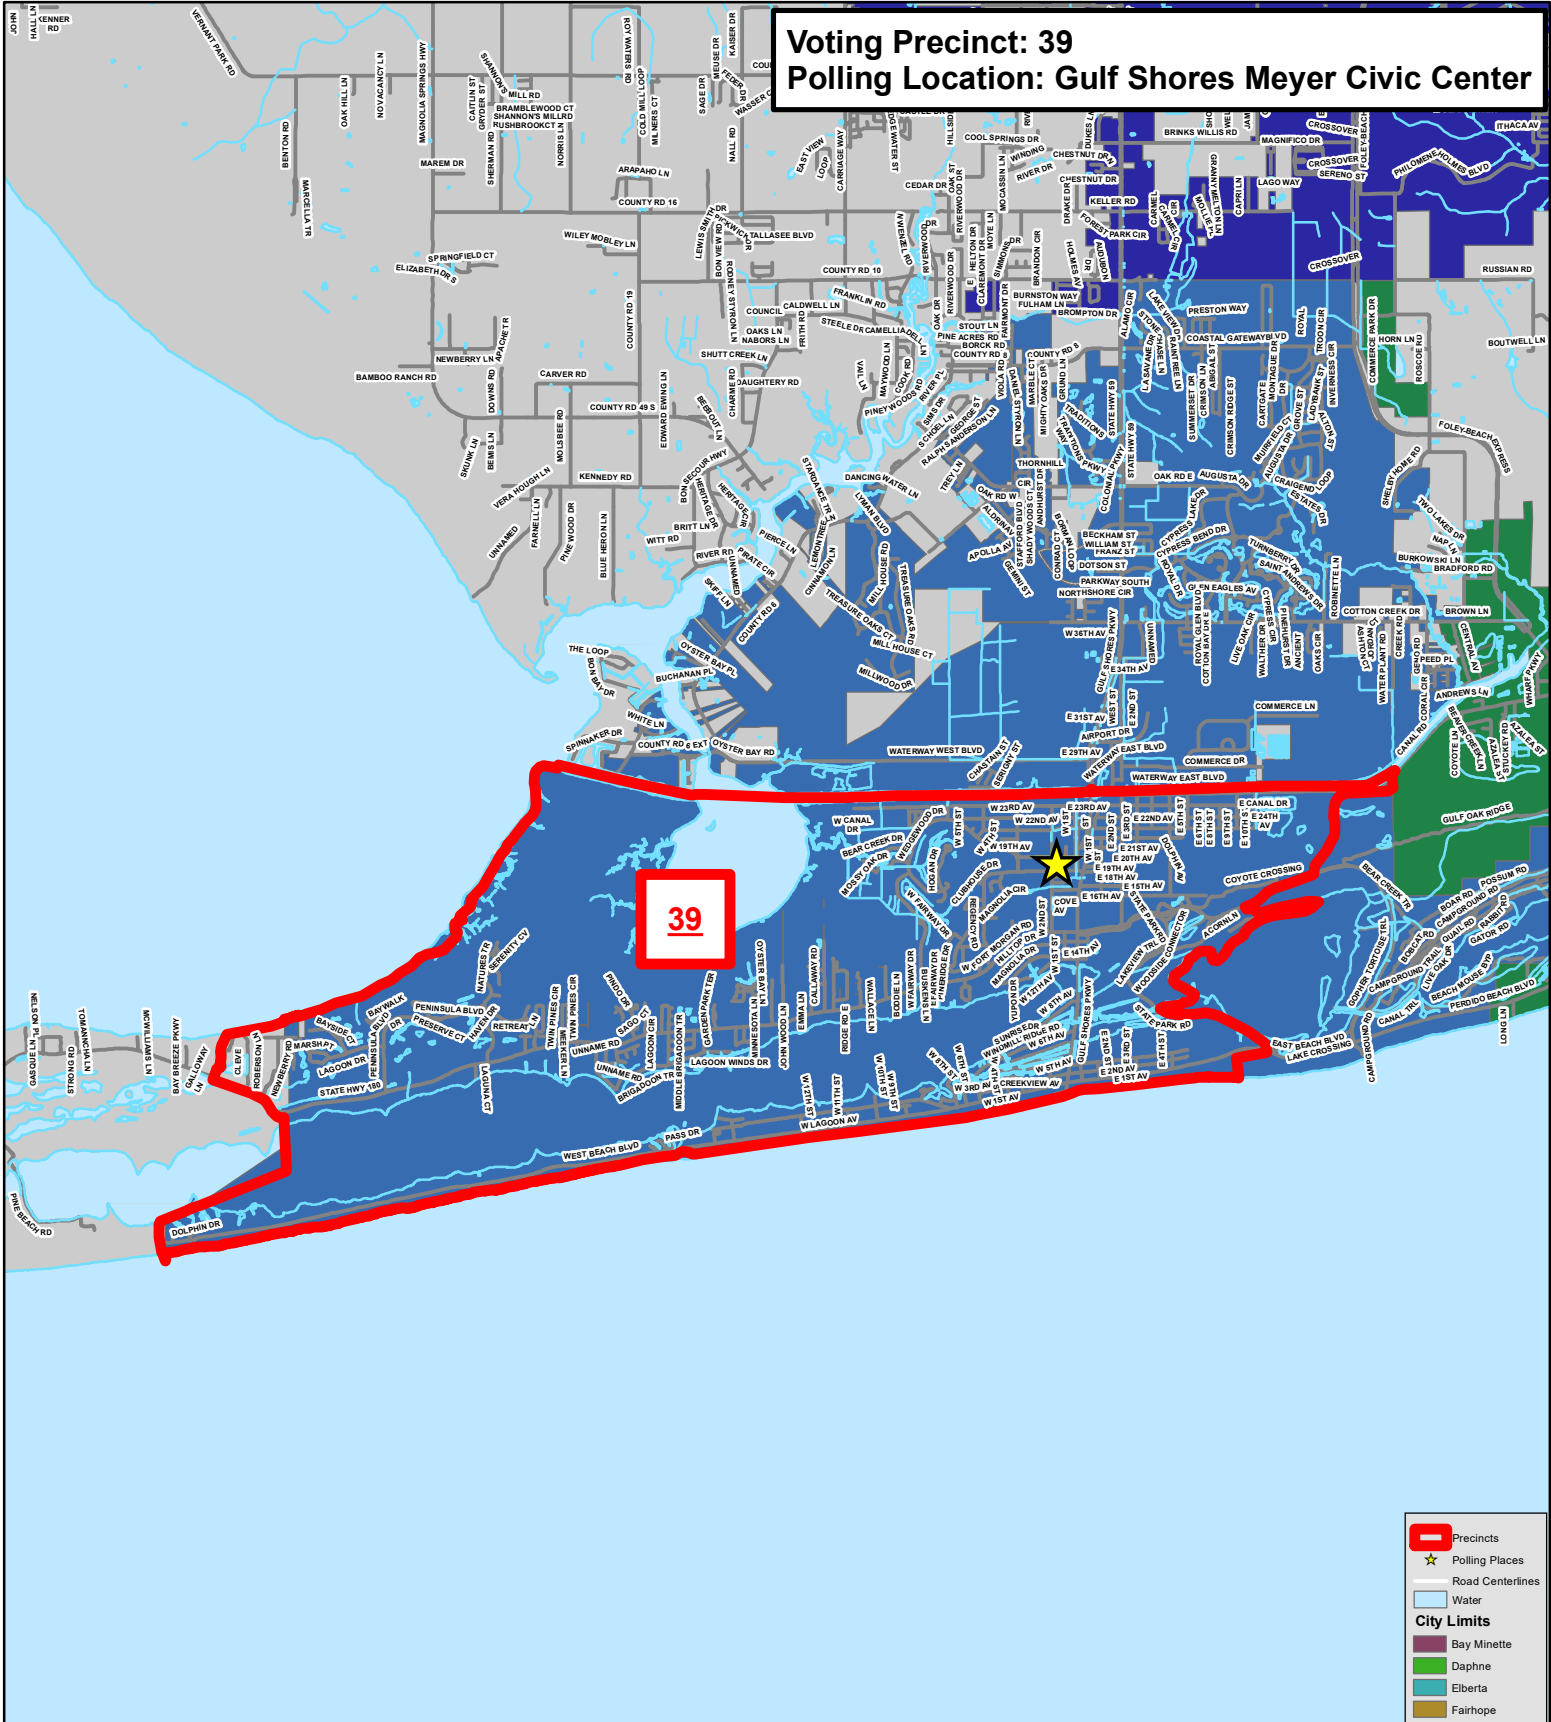

Voting Precinct: 39
Polling Location: Gulf Shores Meyer Civic Center

- Precincts
- Polling Places
- Road Centerlines
- Water
- **City Limits**
- Bay Minette
- Daphne
- Elberta
- Fairhope
- Foley
- Gulf Shores
- Loxley
- Magnolia Springs
- Orange Beach
- Perdido Beach
- Robertsdale
- Silverhill
- Spanish Fort
- Summerdale

Revision Date: 02/01/2022