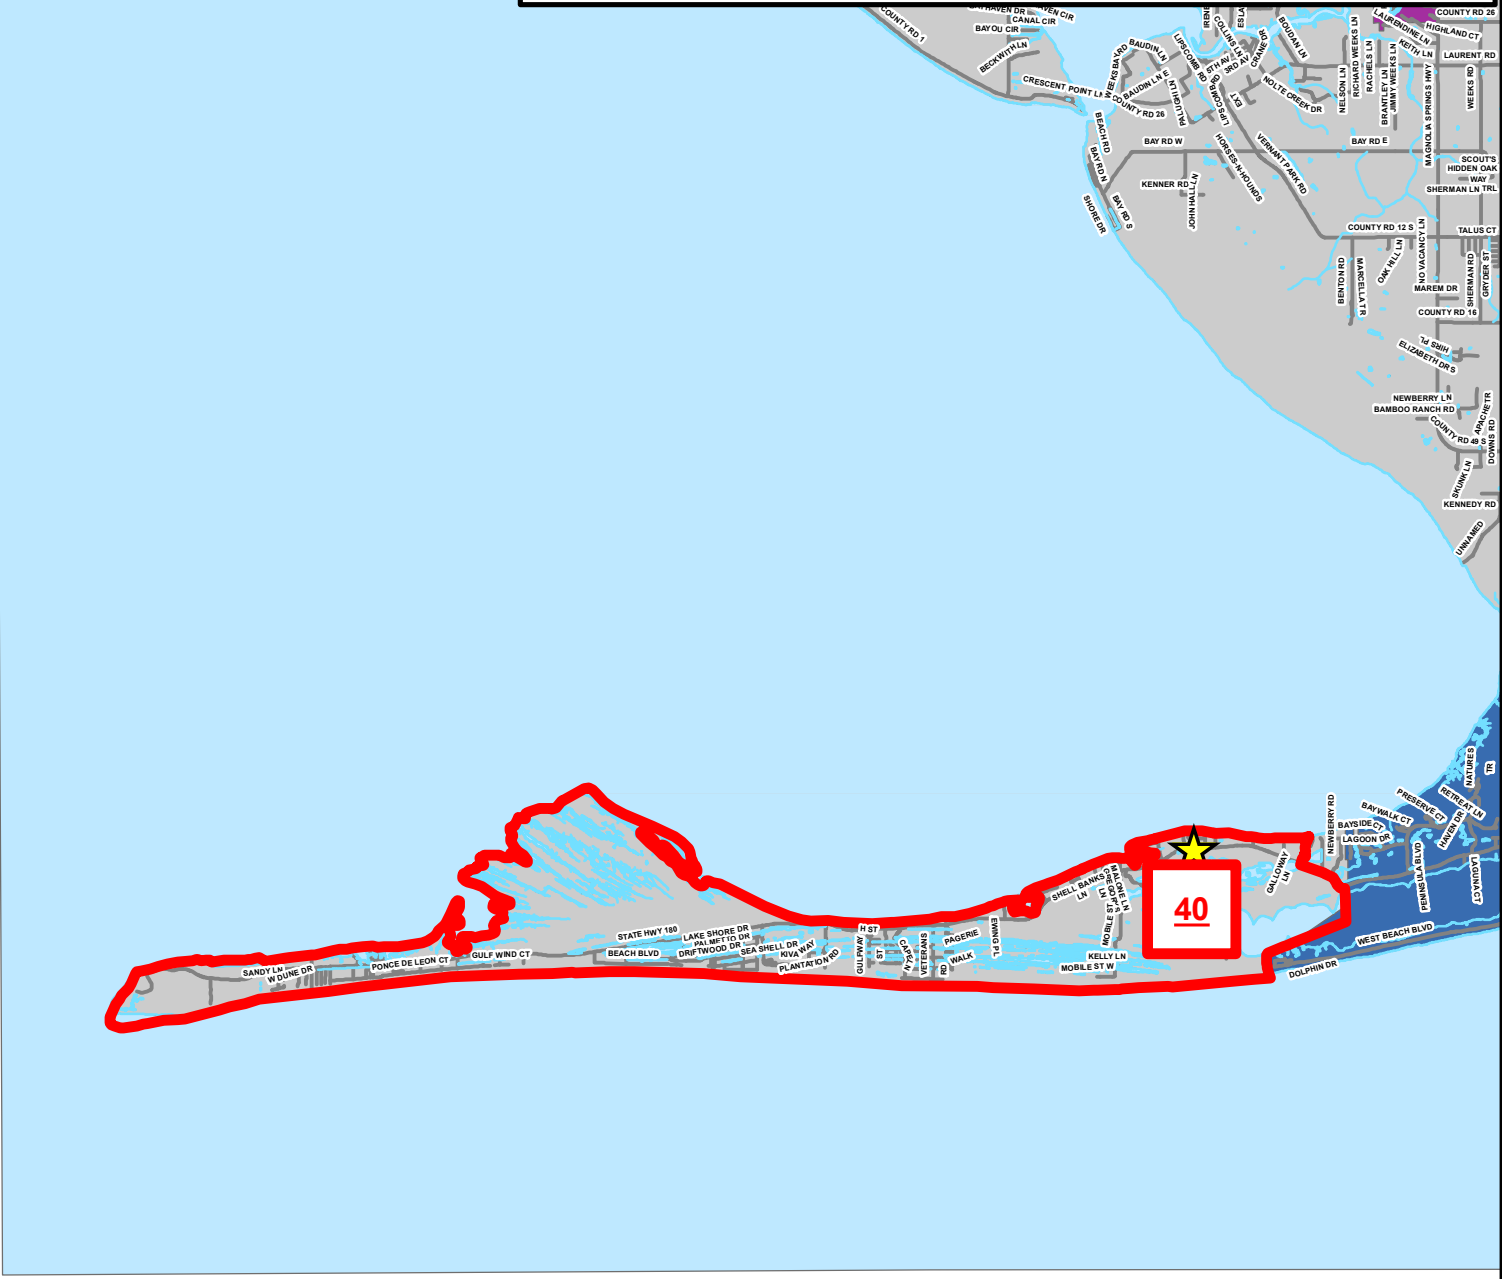

Revision Date: 02/01/2022

Voting Precinct: 40
Polling Location: Fort Morgan Volunteer Fire Department No. 1

Legend

- Precincts
- ★ Polling Places
- Road Centerlines
- Water

City Limits

- Bay Minette
- Daphne
- Elberta
- Fairhope
- Foley
- Gulf Shores
- Loxley
- Magnolia Springs
- Orange Beach
- Perdido Beach
- Robertsdale
- Silverhill
- Spanish Fort
- Summerdale