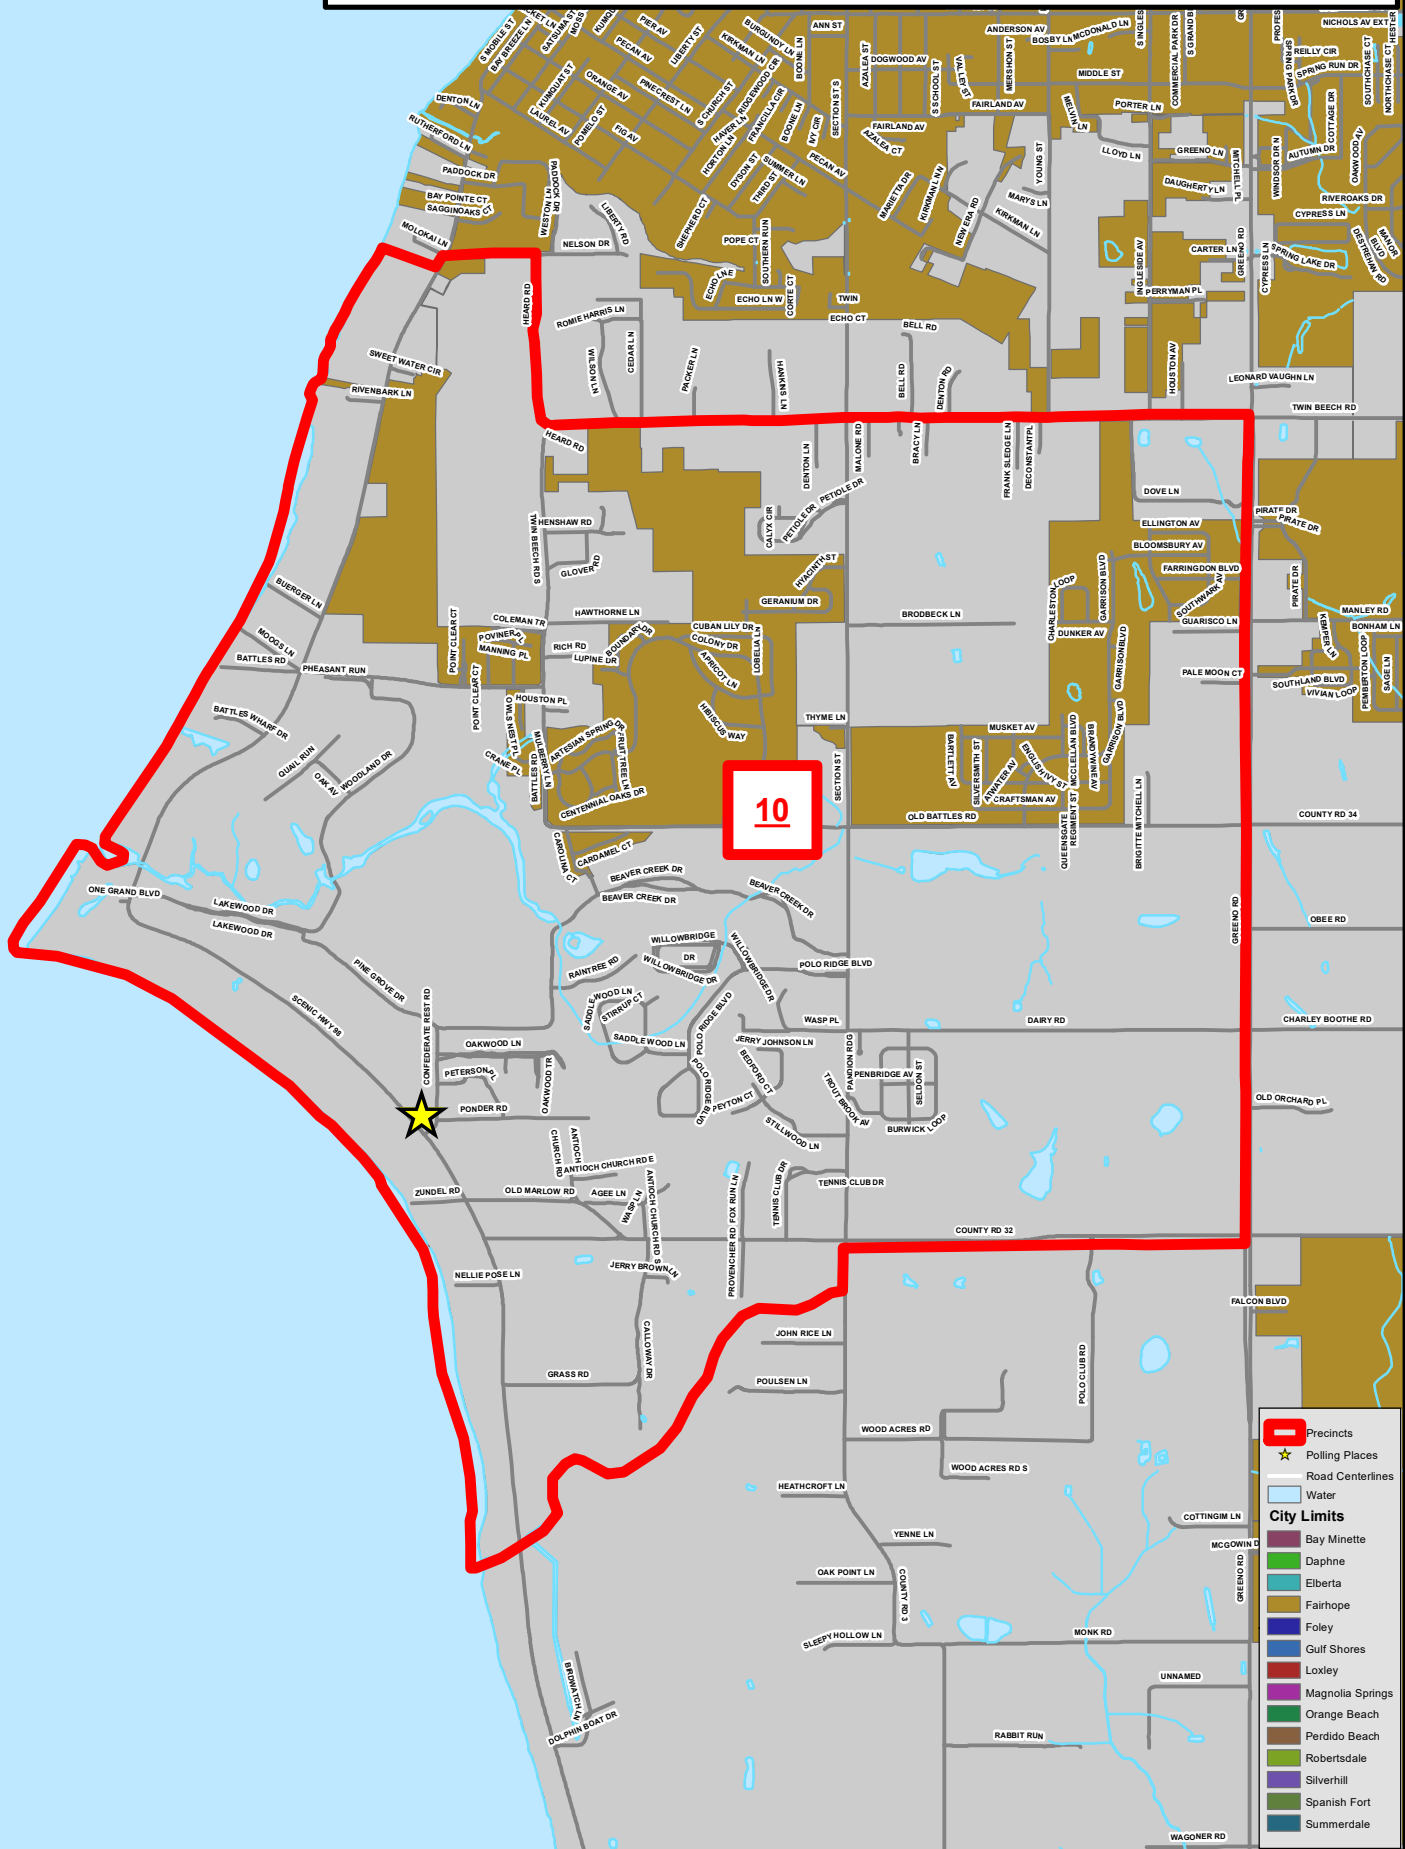

Revision Date: 02/01/2022

Voting Precinct: 10
Polling Location: Point Clear St Francis at the Point Anglican Church

- █ Precincts
- ★ Polling Places
- Road Centerlines
- Water

City Limits

- Bay Minette
- Daphne
- Elberta
- Fairhope
- Foley
- Gulf Shores
- Loxley
- Magnolia Springs
- Orange Beach
- Perdido Beach
- Robertsdale
- Silverhill
- Spanish Fort
- Summerdale