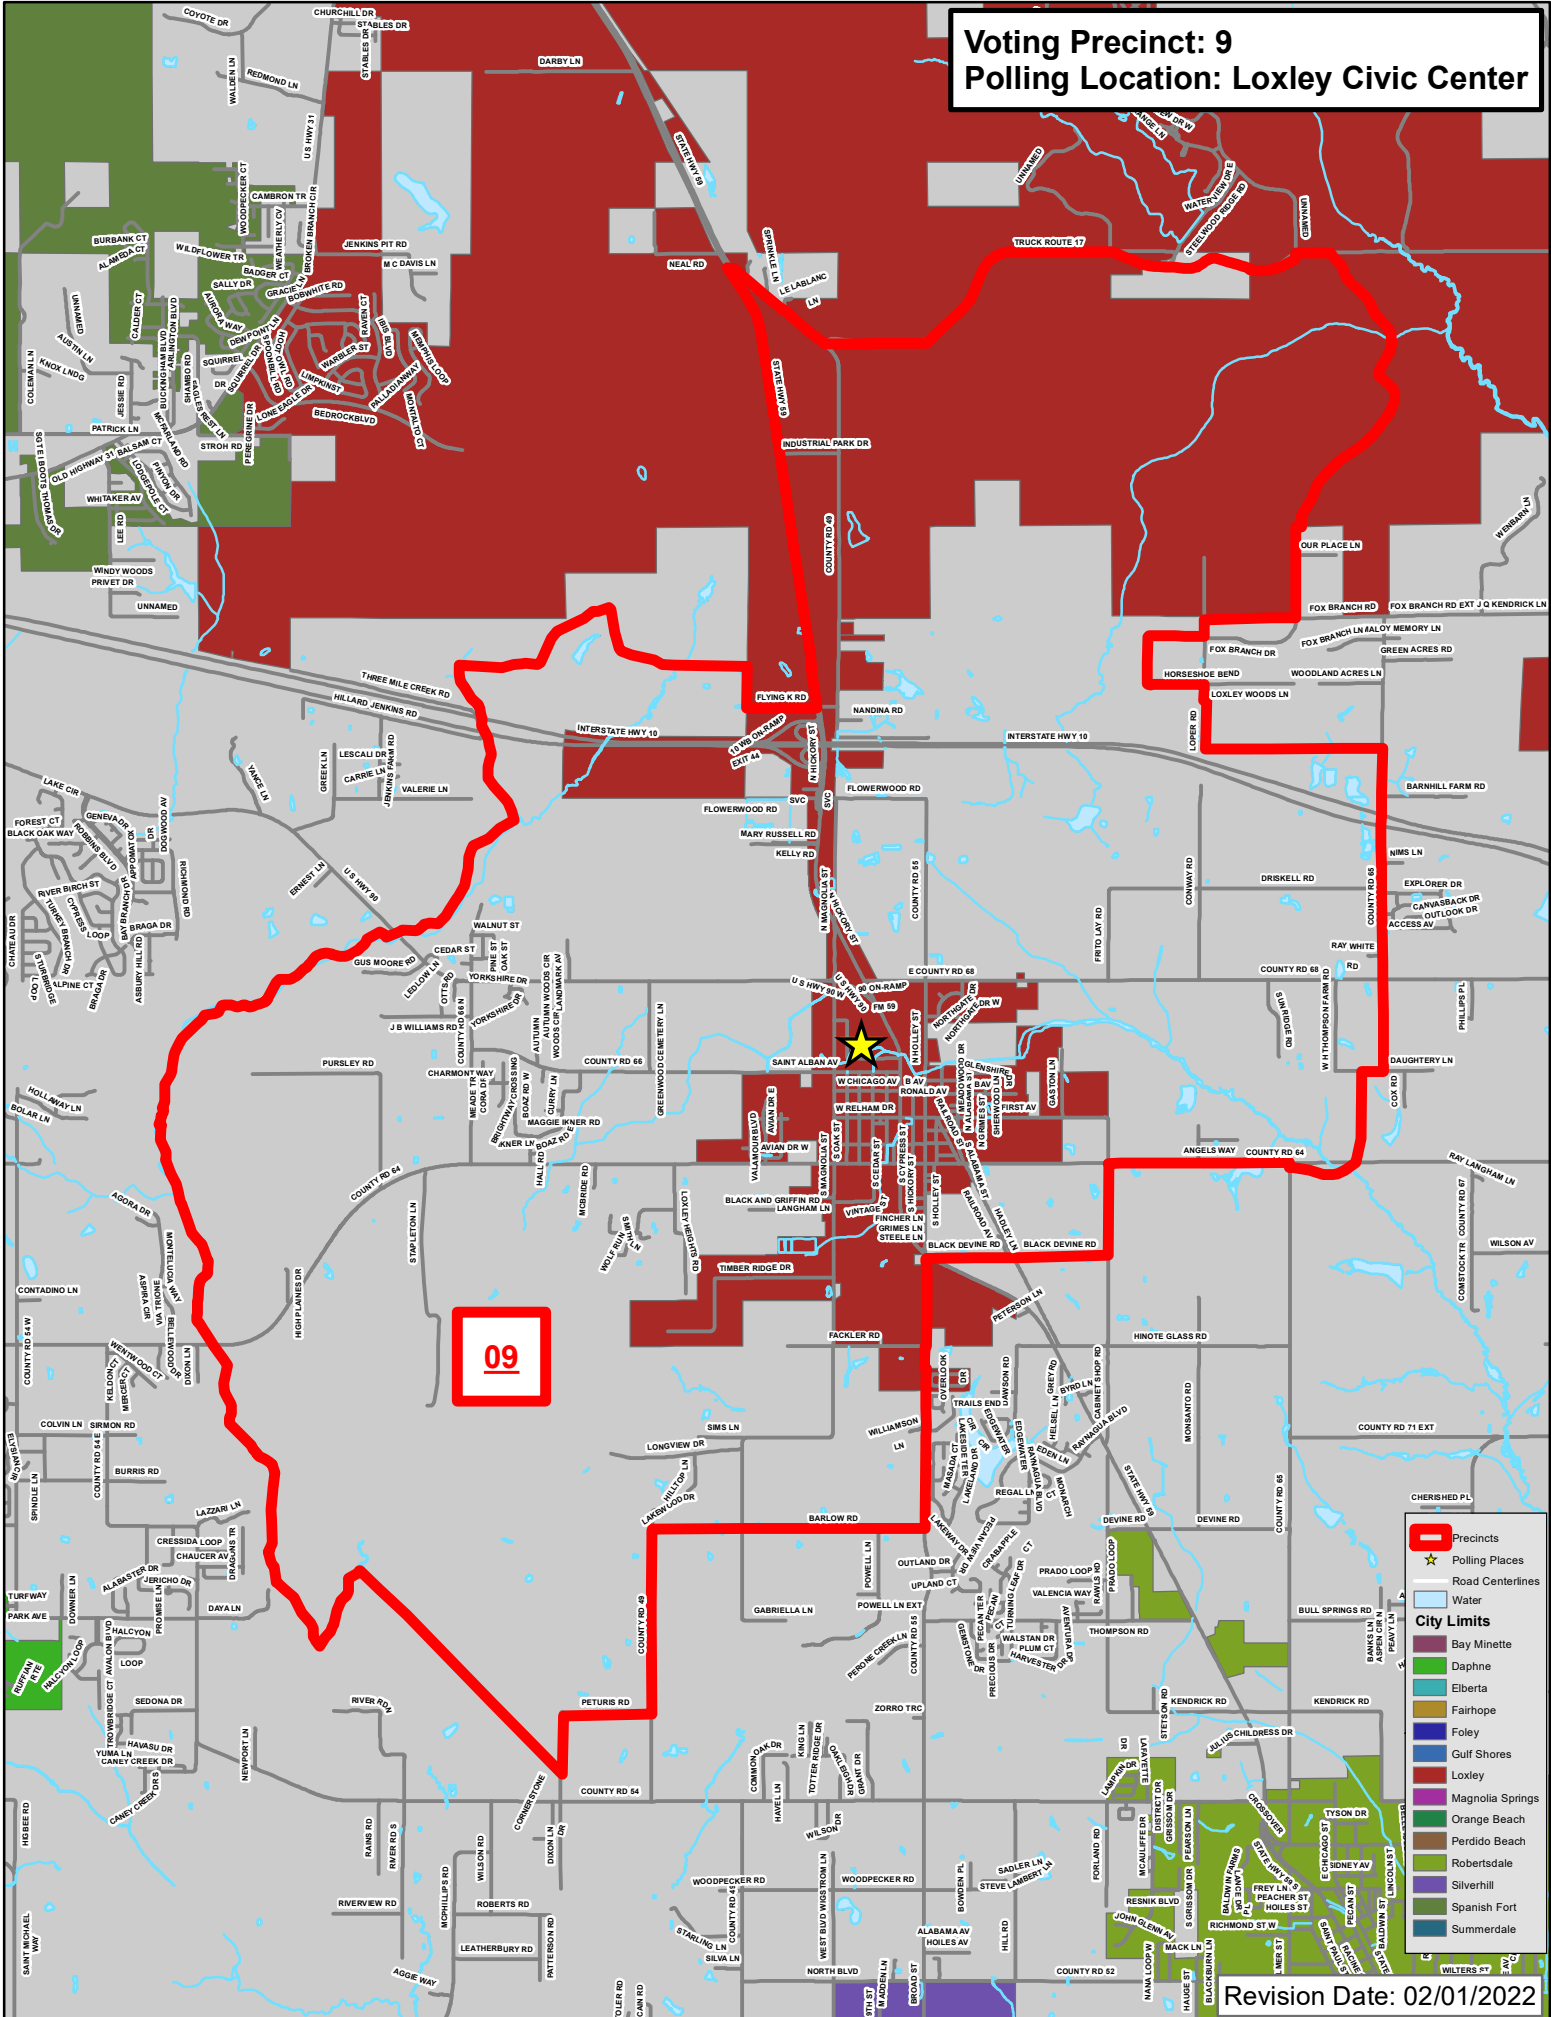

Voting Precinct: 9
Polling Location: Loxley Civic Center

- Precincts
- Polling Places
- Road Centerlines
- Water

City Limits

- Bay Minette
- Daphne
- Elberta
- Fairhope
- Foley
- Gulf Shores
- Loxley
- Magnolia Springs
- Orange Beach
- Perdido Beach
- Robertsdale
- Silverhill
- Spanish Fort
- Summerdale

Revision Date: 02/01/2022