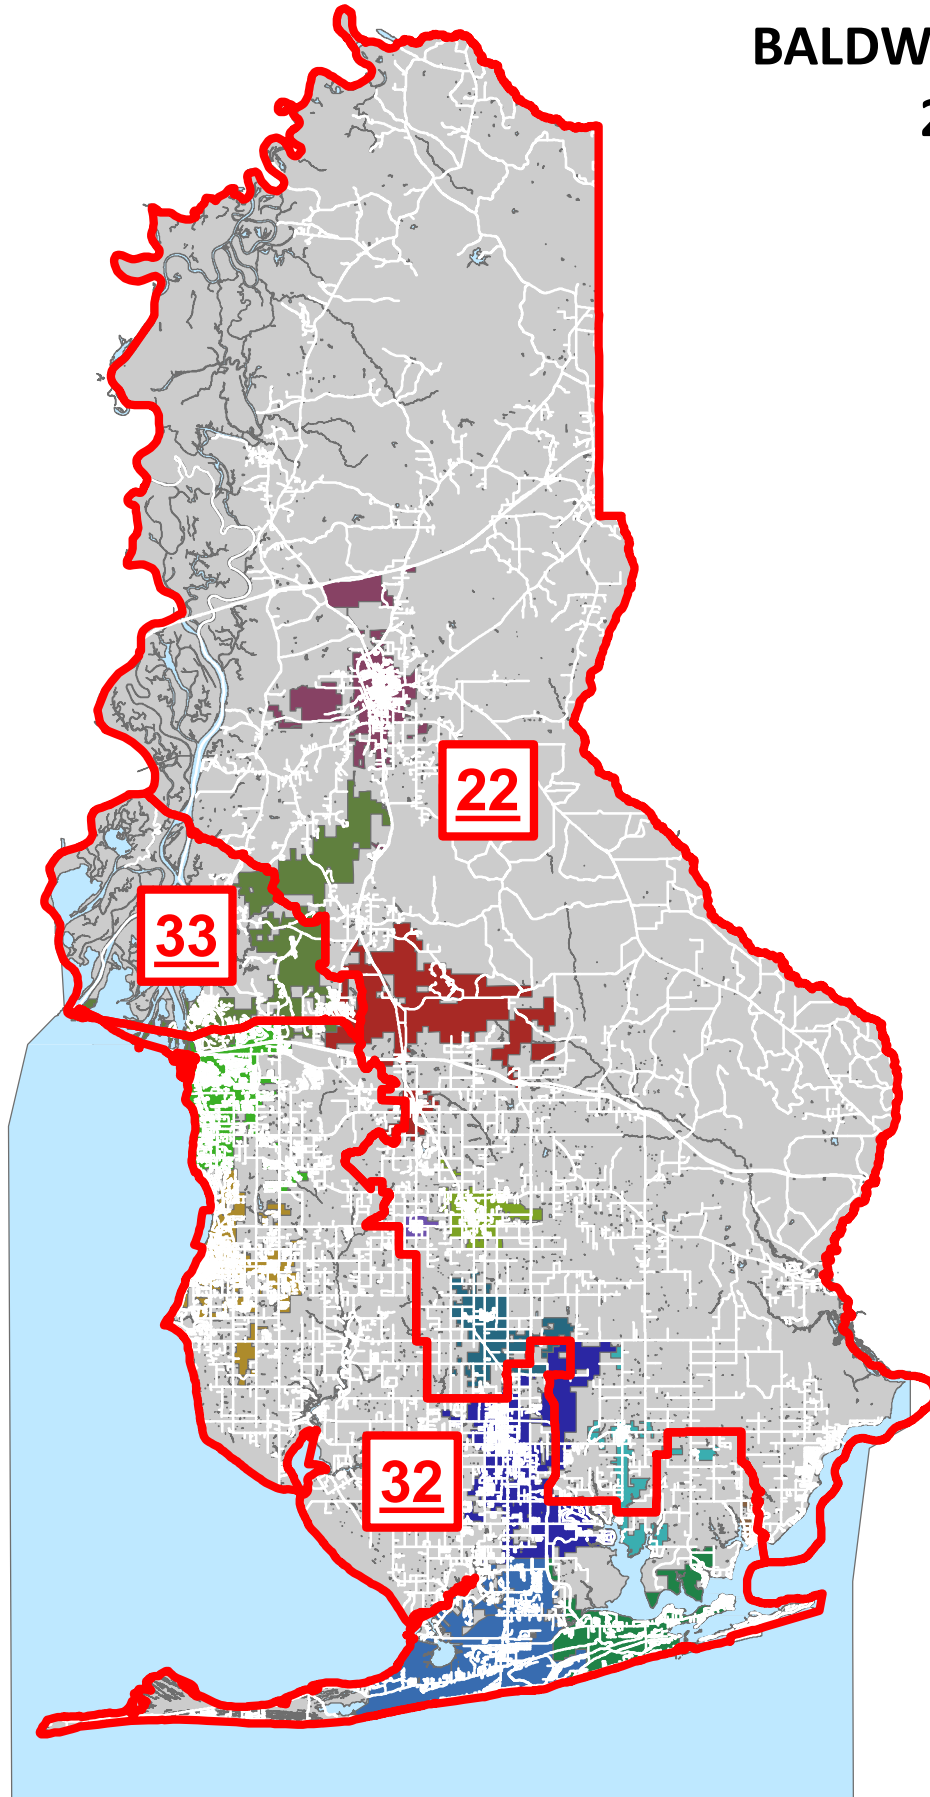

SENATE DISTRICTS BALDWIN COUNTY 2022

	Senate Dists
	Road Centerlines
	Water
City Limits	
	Bay Minette
	Daphne
	Elberta
	Fairhope
	Foley
	Gulf Shores
	Loxley
	Magnolia Springs
	Orange Beach
	Perdido Beach
	Robertsdale
	Silverhill
	Spanish Fort
	Summerdale