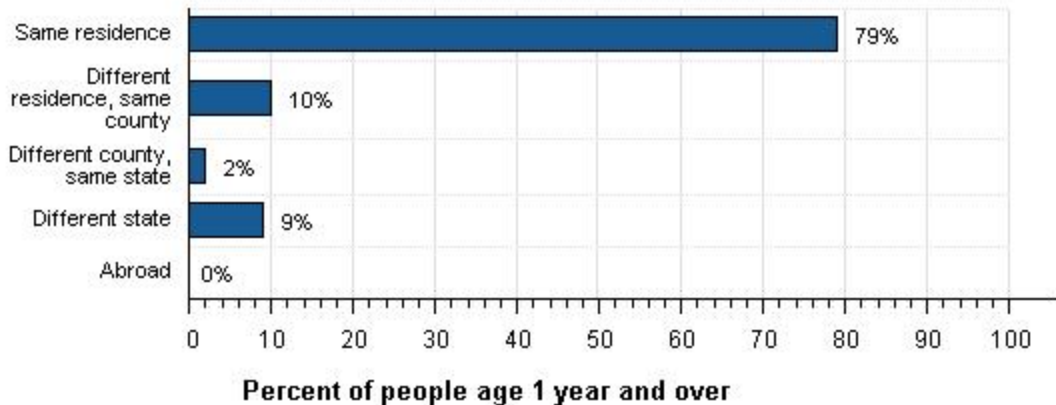

## Geographic Mobility of Residents of Baldwin County, Alabama in 2006

Residence 1 year ago

Source: American Community Survey, 2006